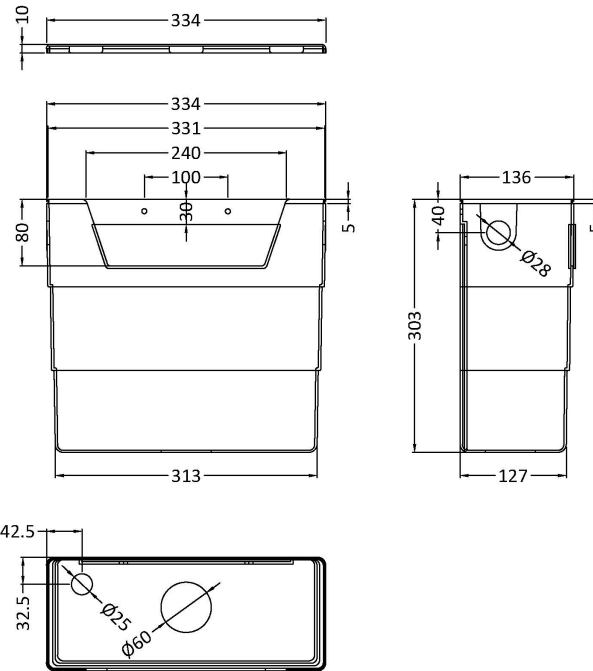

### Product Dimensions

Length (mm):	
Width (mm):	70
Height (mm):	70
Depth (mm):	99
Nett Weight (kg):	0.2

### Packaging Dimensions

Height (mm):	80
Width (mm):	155
Depth (mm):	80
Gross Weight (kg):	0.2

### Outer Box Dimensions (If Applicable)

Height (mm):	
Width (mm):	
Length (mm):	
Depth (mm):	
Gross Weight (kg):	
Barcode:	5056211893158

### Product Dimensions

Length (mm):	
Width (mm):	303
Height (mm):	334
Depth (mm):	136
Nett Weight (kg):	2.23