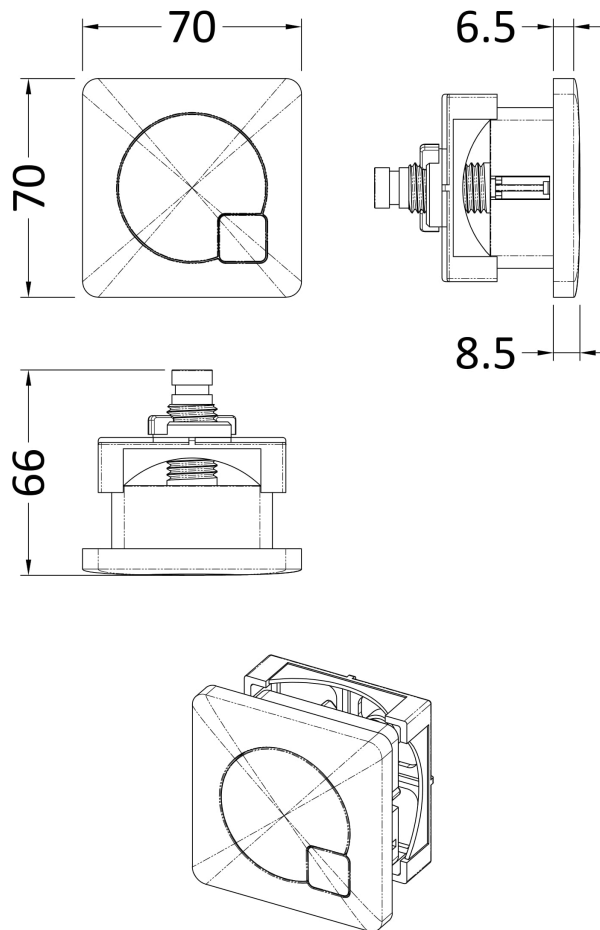

### Product Dimensions

Length (mm):	
Width (mm):	70
Height (mm):	70
Depth (mm):	99
Nett Weight (kg):	0.2

### Packaging Dimensions

Height (mm):	80
Width (mm):	155
Depth (mm):	80
Gross Weight (kg):	0.2

### Outer Box Dimensions (If Applicable)

Height (mm):	
Width (mm):	
Length (mm):	
Depth (mm):	
Gross Weight (kg):	
Barcode:	5056211893158

### Product Dimensions

Length (mm):	
Width (mm):	303
Height (mm):	334
Depth (mm):	136
Nett Weight (kg):	2.23