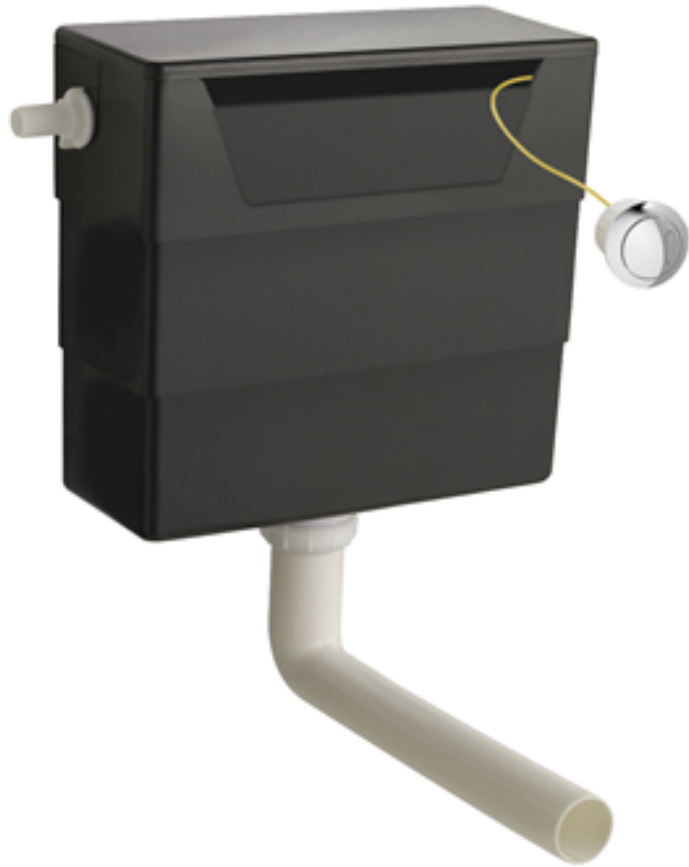

Sales Code: XTY6M03

Description: Concealed Cistern & Square Bb Push Button

### Packaging Details

Barcode: 5056211899648

Sales Code: MDPB03

Description: Square Dual Flush Push Button

### Outer Box Dimensions (If Applicable)

Height (mm):	
Width (mm):	
Length (mm):	
Depth (mm):	
Gross Weight (kg):	
Barcode:	5056211893158

Sales Code: XTY006

Description: Cable Conc Universal Access Cistern