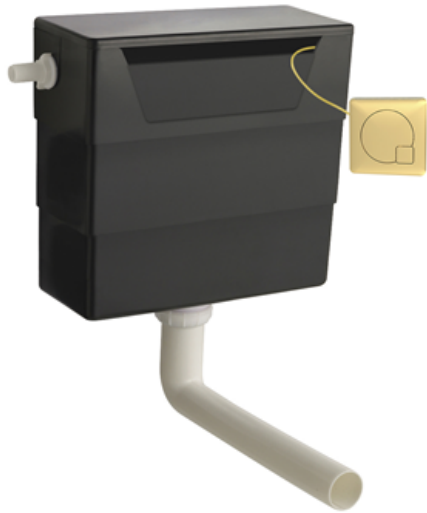

Sales Code: XTY6M03

Description: Concealed Cistern & Square Bb Push Button

### Packaging Details

Barcode: 5056211899648

Sales Code: MDPB03

Description: Square Dual Flush Push Button

### Product Dimensions

Length (mm):	
Width (mm):	70
Height (mm):	70
Depth (mm):	99
Nett Weight (kg):	0.2