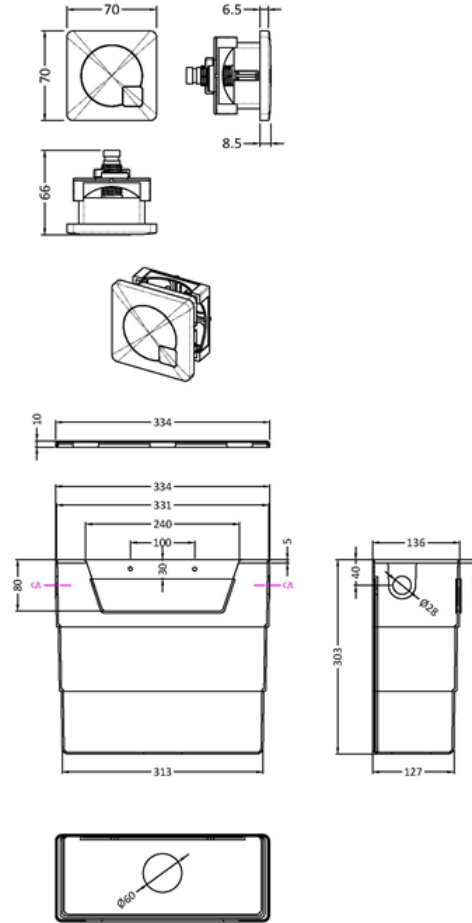

Sales Code: XTY6M03

Description: Concealed Cistern & Square Bb Push Button

Packaging Details

Barcode: 5056211899648