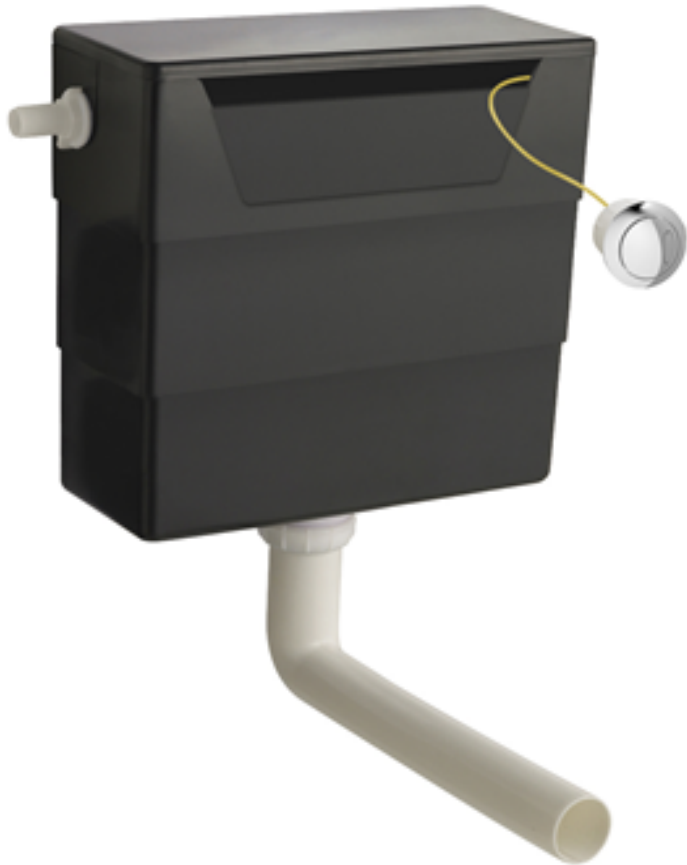

Sales Code: XTY6M03

Description: Concealed Cistern & Square Bb Push Button

### Packaging Details

Barcode: 5056211899648

Sales Code: MDPB03

Description: Square Dual Flush Push Button

### Outer Box Dimensions (If Applicable)

Height (mm):	
Width (mm):	
Length (mm):	
Depth (mm):	
Gross Weight (kg):	
Barcode:	5056211893158

Sales Code: XTY006

Description: Cable Conc Universal Access Cistern