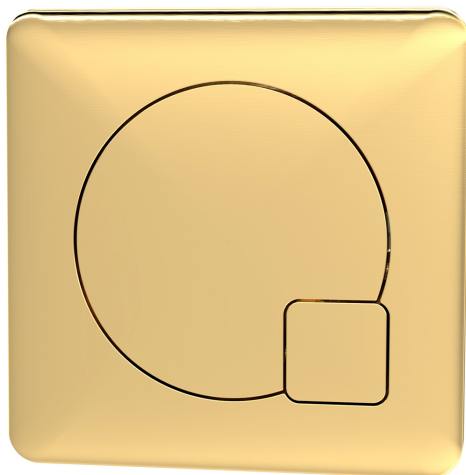

Sales Code: XTY6M03

Description: Concealed Cistern & Square Bb Push Button

### Packaging Details

Barcode: 5056211899648

Sales Code: MDPB03

Description: Square Dual Flush Push Button

### Product Dimensions

Length (mm):	
Width (mm):	70
Height (mm):	70
Depth (mm):	99
Nett Weight (kg):	0.2