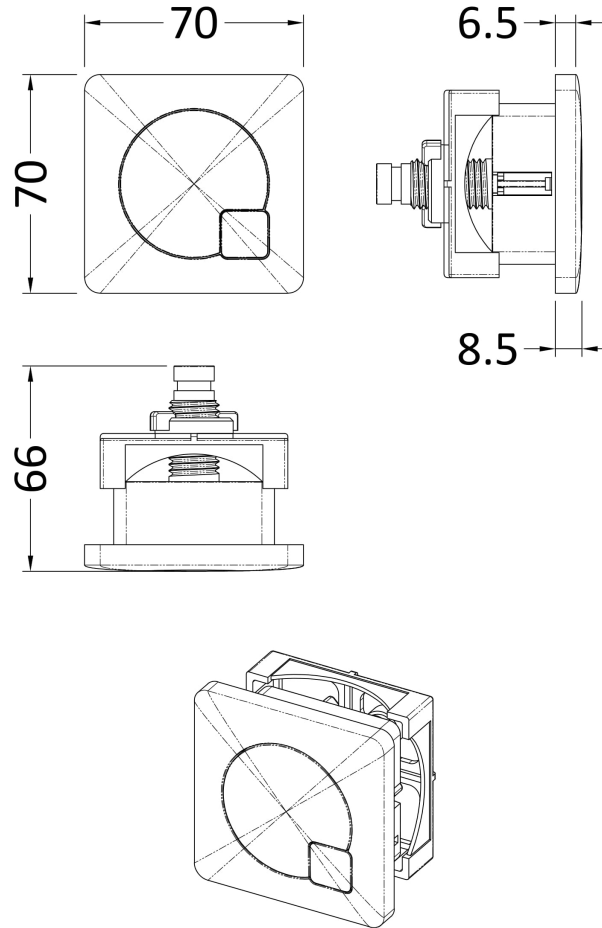

### Product Dimensions

Length (mm):	
Width (mm):	70
Height (mm):	70
Depth (mm):	99
Nett Weight (kg):	0.2

### Packaging Dimensions

Height (mm):	80
Width (mm):	155
Depth (mm):	80
Gross Weight (kg):	0.2

### Outer Box Dimensions (If Applicable)

Height (mm):	
Width (mm):	
Length (mm):	
Depth (mm):	
Gross Weight (kg):	
Barcode:	5056211893158

### Product Dimensions

Length (mm):	
Width (mm):	303
Height (mm):	334
Depth (mm):	136
Nett Weight (kg):	2.23