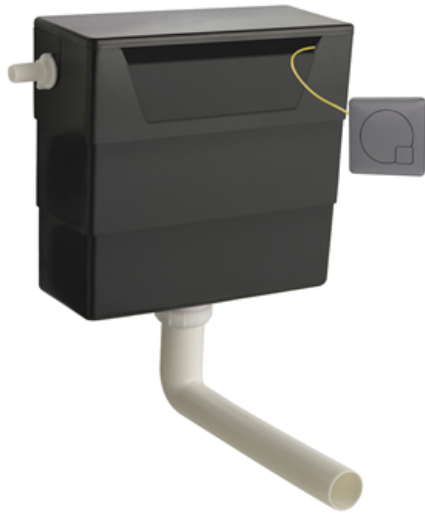

Sales Code: XTY6M04

Description: Concealed Cistern & Square Push Button

Packaging Details

Barcode: 5056462679730

Sales Code: XTY006

Description: Cable Conc Universal Access Cistern

Product Dimensions

Length (mm):	
Width (mm):	303
Height (mm):	334
Depth (mm):	136
Nett Weight (kg):	2.23

Packaging Dimensions

Height (mm):	345
Width (mm):	145
Depth (mm):	320
Gross Weight (kg):	2.23

Packaging Data

Box Colour:	Brown Cardboard Box
Box Qty:	1
Label Size:	100 x 50
Label Colour:	White Label
Label Qty:	2

Outer Box Dimensions (If Applicable)

Height (mm):	
Width (mm):	
Length (mm):	
Depth (mm):	
Gross Weight (kg):	2
Barcode:	5055146182566

Product Details

Country of Origin:	China
Fitting Instruction:	No
CE & UKCA:	Yes
Product Material:	Hd Polyethylene
Heating Element Wattage:	Not Applicable
Colour/Finish:	Chrome
Product Diameter:	Not Applicable
Connection Size:	1/2" Bsp

Sales Code: MDPB07

Description: Square Dual Flush Push Button

Product Dimensions

Length (mm):	
Width (mm):	70
Height (mm):	70
Depth (mm):	99
Nett Weight (kg):	0.2

Packaging Dimensions

Height (mm):	50
Width (mm):	155
Depth (mm):	80
Gross Weight (kg):	0.2