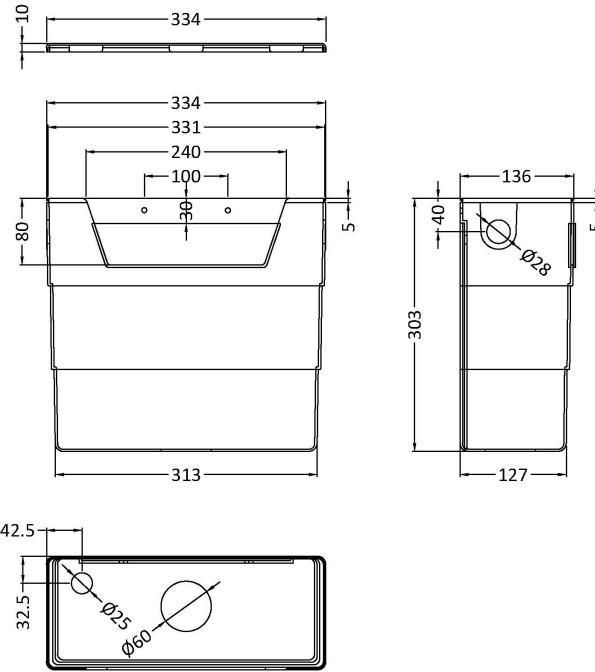

Sales Code: XTY6M04

Description: Concealed Cistern & Square Push Button

Packaging Details

Barcode: 5056462679730

Sales Code: XTY006

Description: Cable Conc Universal Access Cistern

Product Dimensions

Length (mm):	
Width (mm):	303
Height (mm):	334
Depth (mm):	136
Nett Weight (kg):	2.23

Packaging Dimensions

Height (mm):	345
Width (mm):	145
Depth (mm):	320
Gross Weight (kg):	2.23

Packaging Data

Box Colour:	Brown Cardboard Box
Box Qty:	1
Label Size:	100 x 50
Label Colour:	White Label
Label Qty:	2

Outer Box Dimensions (If Applicable)

Height (mm):	
Width (mm):	
Length (mm):	
Depth (mm):	
Gross Weight (kg):	2
Barcode:	5055146182566

Product Details

Country of Origin:	China
Fitting Instruction:	No
CE & UKCA:	Yes
Product Material:	Hd Polyethylene
Heating Element Wattage:	Not Applicable
Colour/Finish:	Chrome
Product Diameter:	Not Applicable
Connection Size:	1/2" Bsp

Sales Code: MDPB07

Description: Square Dual Flush Push Button

Product Dimensions

Length (mm):	
Width (mm):	70
Height (mm):	70
Depth (mm):	99
Nett Weight (kg):	0.2

Packaging Dimensions

Height (mm):	50
Width (mm):	155
Depth (mm):	80
Gross Weight (kg):	0.2