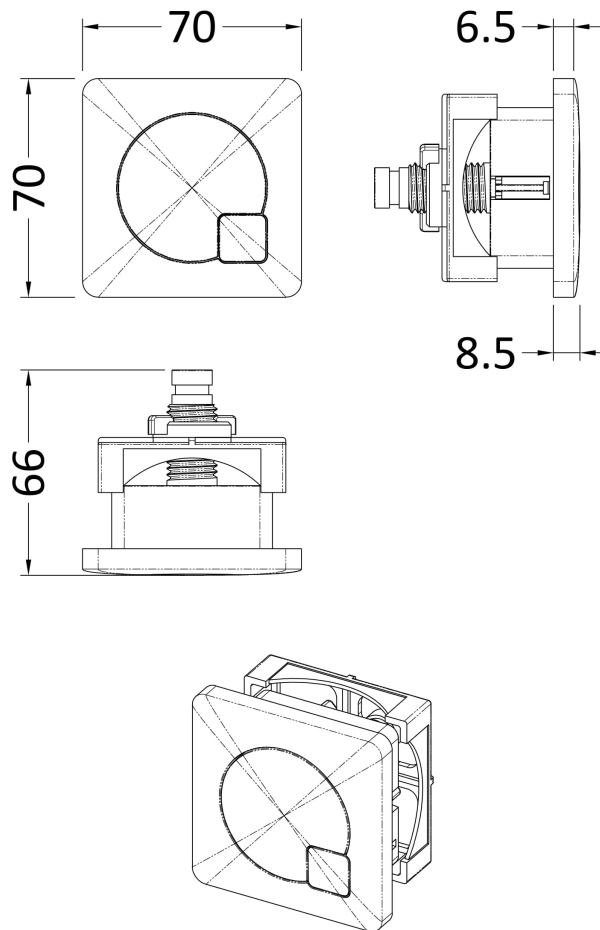

Sales Code: XTY6M04

Description: Concealed Cistern & Square Push Button

Packaging Details

Barcode: 5056462679730

Sales Code: XTY006

Description: Cable Conc Universal Access Cistern

Product Dimensions

Length (mm):	
Width (mm):	303
Height (mm):	334
Depth (mm):	136
Nett Weight (kg):	2.23

Packaging Dimensions

Height (mm):	345
Width (mm):	145
Depth (mm):	320
Gross Weight (kg):	2.23

Packaging Data

Box Colour:	Brown Cardboard Box
Box Qty:	1
Label Size:	100 x 50
Label Colour:	White Label
Label Qty:	2

Outer Box Dimensions (If Applicable)

Height (mm):	
Width (mm):	
Length (mm):	
Depth (mm):	
Gross Weight (kg):	2
Barcode:	5055146182566

Product Details

Country of Origin:	China
Fitting Instruction:	No
CE & UKCA:	Yes
Product Material:	Hd Polyethylene
Heating Element Wattage:	Not Applicable
Colour/Finish:	Chrome
Product Diameter:	Not Applicable
Connection Size:	1/2" Bsp

Sales Code: MDPB07

Description: Square Dual Flush Push Button

Product Dimensions

Length (mm):	
Width (mm):	70
Height (mm):	70
Depth (mm):	99
Nett Weight (kg):	0.2

Packaging Dimensions

Height (mm):	50
Width (mm):	155
Depth (mm):	80
Gross Weight (kg):	0.2