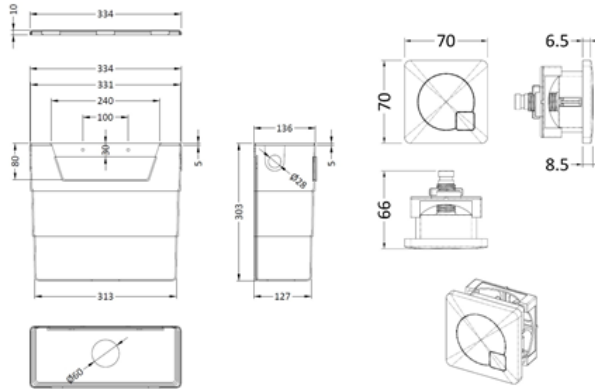

Sales Code: XTY6M04

Description: Concealed Cistern & Square Push Button

Packaging Details

Barcode: 5056462679730

Sales Code: XTY006

Description: Cable Conc Universal Access Cistern

Product Dimensions

Length (mm):	
Width (mm):	303
Height (mm):	334
Depth (mm):	136
Nett Weight (kg):	2.23

Packaging Dimensions

Height (mm):	345
Width (mm):	145
Depth (mm):	320
Gross Weight (kg):	2.23

Packaging Data

Box Colour:	Brown Cardboard Box
Box Qty:	1
Label Size:	100 x 50
Label Colour:	White Label
Label Qty:	2

Outer Box Dimensions (If Applicable)

Height (mm):	
Width (mm):	
Length (mm):	
Depth (mm):	
Gross Weight (kg):	2
Barcode:	5055146182566

Product Details

Country of Origin:	China
Fitting Instruction:	No
CE & UKCA:	Yes
Product Material:	Hd Polyethylene
Heating Element Wattage:	Not Applicable
Colour/Finish:	Chrome
Product Diameter:	Not Applicable
Connection Size:	1/2" Bsp

Sales Code: MDPB07

Description: Square Dual Flush Push Button

Product Dimensions

Length (mm):	
Width (mm):	70
Height (mm):	70
Depth (mm):	99
Nett Weight (kg):	0.2

Packaging Dimensions

Height (mm):	50
Width (mm):	155
Depth (mm):	80
Gross Weight (kg):	0.2