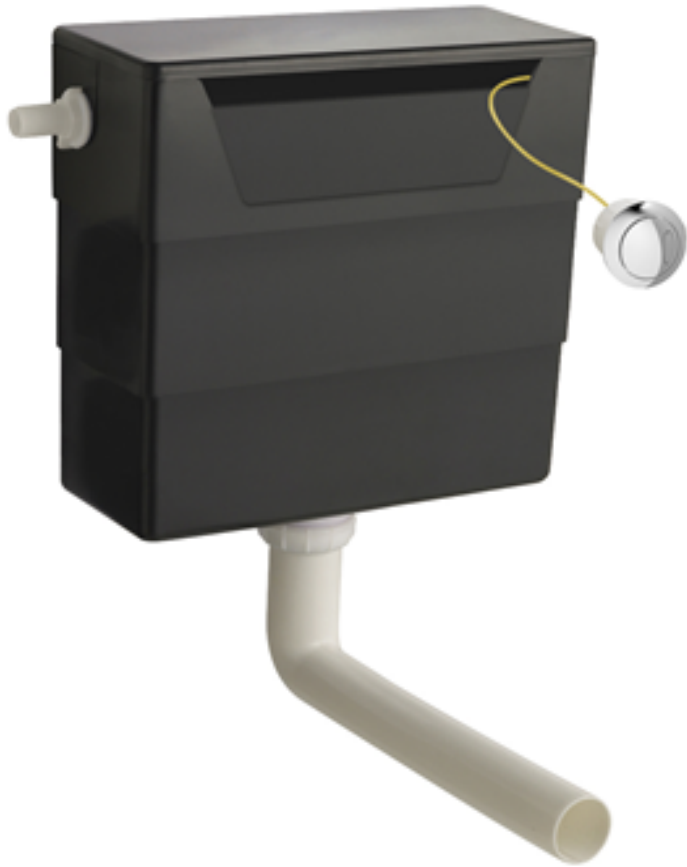

Sales Code: XTY6T01

Description: Concealed Cistern & Trad Push Button

Packaging Details

Barcode: 5056211899655

Sales Code: TDPB01

Description: Traditional Dual Flush Push Button

Product Dimensions

Length (mm):	
Width (mm):	72
Height (mm):	72
Depth (mm):	85
Nett Weight (kg):	0.2

Outer Box Dimensions (If Applicable)

Height (mm):	
Width (mm):	
Length (mm):	
Depth (mm):	
Gross Weight (kg):	
Barcode:	5056211815563

Product Details

Country of Origin:	United Kingdom
Fitting Instruction:	No
CE & UKCA:	
Product Material:	ABS
Heating Element Wattage:	Not Applicable
Colour/Finish:	Chrome
Product Diameter:	72 mm
Connection Size:	N/A

Sales Code: XTY006

Description: Cable Conc Universal Access Cistern

Product Dimensions

Length (mm):	
Width (mm):	303
Height (mm):	334
Depth (mm):	136
Nett Weight (kg):	2.23

Packaging Dimensions

Height (mm):	345
Width (mm):	145
Depth (mm):	320
Gross Weight (kg):	2.23

Product Details

Country of Origin:	China
Fitting Instruction:	No
CE & UKCA:	Yes
Product Material:	Hd Polyethylene
Heating Element Wattage:	Not Applicable
Colour/Finish:	Chrome
Product Diameter:	Not Applicable
Connection Size:	1/2" Bsp