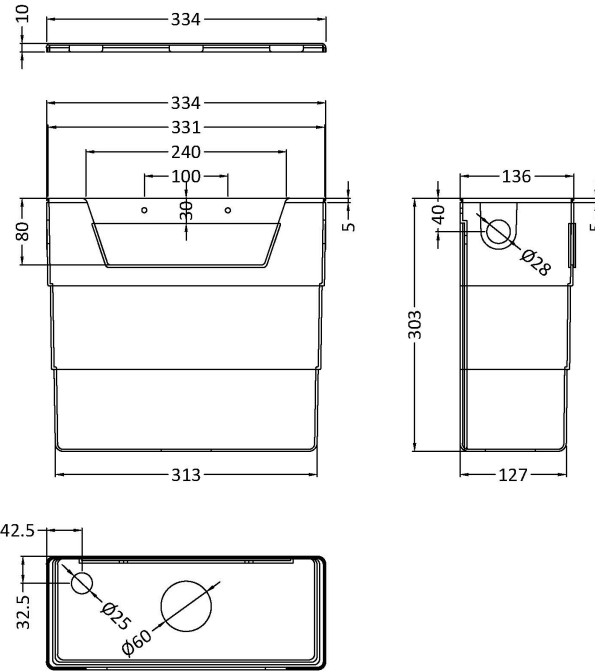

Packaging Dimensions

Height (mm):	50
Width (mm):	155
Depth (mm):	80
Gross Weight (kg):	0.2

Packaging Data

Box Colour:	White Cardboard Box
Box Qty:	1
Label Size:	100 x 50
Label Colour:	White Label
Label Qty:	1

Outer Box Dimensions (If Applicable)

Height (mm):	
Width (mm):	
Length (mm):	
Depth (mm):	
Gross Weight (kg):	
Barcode:	5056211815563

Product Details

Country of Origin:	United Kingdom
Fitting Instruction:	No
CE & UKCA:	
Product Material:	ABS
Heating Element Wattage:	Not Applicable
Colour/Finish:	Chrome
Product Diameter:	72 mm
Connection Size:	N/A

Sales Code: XTY006

Description: Cable Conc Universal Access Cistern

Product Dimensions

Length (mm):	
Width (mm):	303
Height (mm):	334
Depth (mm):	136
Nett Weight (kg):	2.23

Packaging Dimensions

Height (mm):	345
Width (mm):	145
Depth (mm):	320
Gross Weight (kg):	2.23

Packaging Data

Box Colour:	Brown Cardboard Box
Box Qty:	1
Label Size:	100 x 50
Label Colour:	White Label
Label Qty:	2

Outer Box Dimensions (If Applicable)

Height (mm):	
Width (mm):	
Length (mm):	
Depth (mm):	
Gross Weight (kg):	2
Barcode:	5055146182566