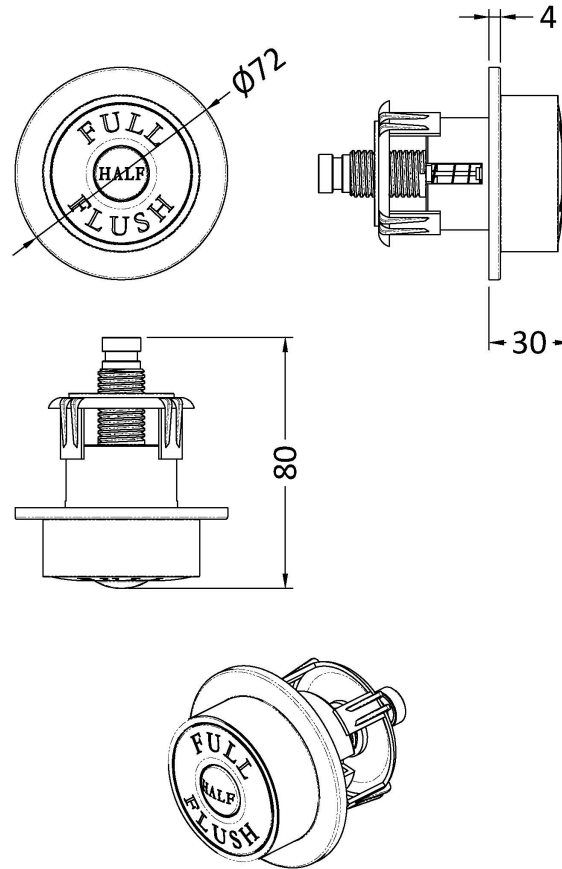

Sales Code: XTY6T01

Description: Concealed Cistern & Trad Push Button

Packaging Details

Barcode: 5056211899655

Sales Code: TDPB01

Description: Traditional Dual Flush Push Button

Product Dimensions

Length (mm):	
Width (mm):	72
Height (mm):	72
Depth (mm):	85
Nett Weight (kg):	0.2

Outer Box Dimensions (If Applicable)

Height (mm):	
Width (mm):	
Length (mm):	
Depth (mm):	
Gross Weight (kg):	
Barcode:	5056211815563

Product Details

Country of Origin:	United Kingdom
Fitting Instruction:	No
CE & UKCA:	
Product Material:	ABS
Heating Element Wattage:	Not Applicable
Colour/Finish:	Chrome
Product Diameter:	72 mm
Connection Size:	N/A

Sales Code: XTY006

Description: Cable Conc Universal Access Cistern

Product Dimensions

Length (mm):	
Width (mm):	303
Height (mm):	334
Depth (mm):	136
Nett Weight (kg):	2.23

Packaging Dimensions

Height (mm):	345
Width (mm):	145
Depth (mm):	320
Gross Weight (kg):	2.23

Product Details

Country of Origin:	China
Fitting Instruction:	No
CE & UKCA:	Yes
Product Material:	Hd Polyethylene
Heating Element Wattage:	Not Applicable
Colour/Finish:	Chrome
Product Diameter:	Not Applicable
Connection Size:	1/2" Bsp