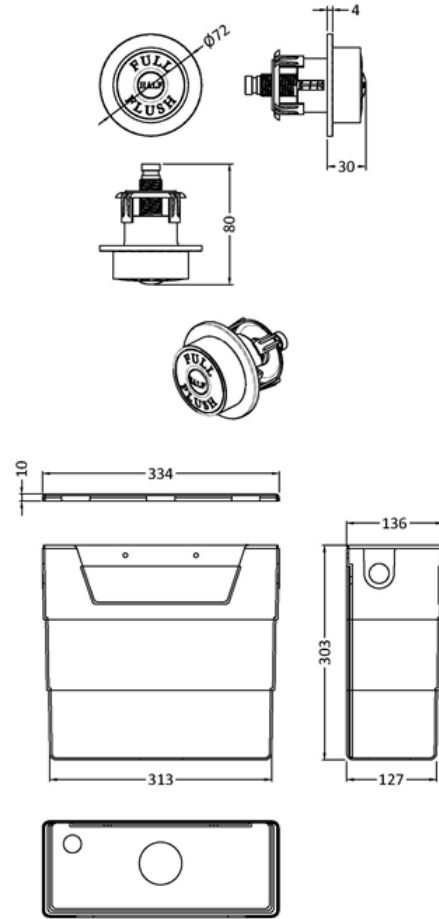

Sales Code: XTY6T01

Description: Concealed Cistern & Trad Push Button

Packaging Details

Barcode: 5056211899655

Sales Code: TDPB01

Description: Traditional Dual Flush Push Button

Product Dimensions

Length (mm):	
Width (mm):	72
Height (mm):	72
Depth (mm):	85
Nett Weight (kg):	0.2

Packaging Dimensions

Height (mm):	50
Width (mm):	155
Depth (mm):	80
Gross Weight (kg):	0.2

Packaging Data

Box Colour:	White Cardboard Box
Box Qty:	1
Label Size:	100 x 50
Label Colour:	White Label
Label Qty:	1

Outer Box Dimensions (If Applicable)

Height (mm):	
Width (mm):	
Length (mm):	
Depth (mm):	
Gross Weight (kg):	
Barcode:	5056211815563

Product Details

Country of Origin:	United Kingdom
Fitting Instruction:	No
CE & UKCA:	
Product Material:	ABS
Heating Element Wattage:	Not Applicable
Colour/Finish:	Chrome
Product Diameter:	72 mm
Connection Size:	N/A

Sales Code: XTY006

Description: Cable Conc Universal Access Cistern

Product Dimensions

Length (mm):	
Width (mm):	303
Height (mm):	334
Depth (mm):	136
Nett Weight (kg):	2.23

Packaging Dimensions

Height (mm):	345
Width (mm):	145
Depth (mm):	320
Gross Weight (kg):	2.23