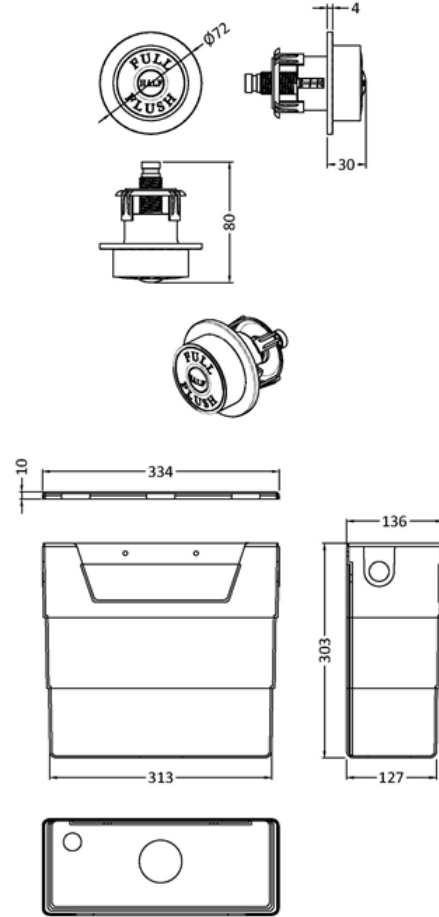

Sales Code: XTY6T01

Description: Concealed Cistern & Trad Push Button

Packaging Details

Barcode: 5056211899655

Sales Code: TDPB01

Description: Traditional Dual Flush Push Button

Product Dimensions

Length (mm):	
Width (mm):	72
Height (mm):	72
Depth (mm):	85
Nett Weight (kg):	0.2

Packaging Dimensions

Height (mm):	50
Width (mm):	155
Depth (mm):	80
Gross Weight (kg):	0.2

Packaging Data

Box Colour:	White Cardboard Box
Box Qty:	1
Label Size:	100 x 50
Label Colour:	White Label
Label Qty:	1

Outer Box Dimensions (If Applicable)

Height (mm):	
Width (mm):	
Length (mm):	
Depth (mm):	
Gross Weight (kg):	
Barcode:	5056211815563

Product Details

Country of Origin:	United Kingdom
Fitting Instruction:	No
CE & UKCA:	
Product Material:	ABS
Heating Element Wattage:	Not Applicable
Colour/Finish:	Chrome
Product Diameter:	72 mm
Connection Size:	N/A

Sales Code: XTY006

Description: Cable Conc Universal Access Cistern

Product Dimensions

Length (mm):	
Width (mm):	303
Height (mm):	334
Depth (mm):	136
Nett Weight (kg):	2.23

Packaging Dimensions

Height (mm):	345
Width (mm):	145
Depth (mm):	320
Gross Weight (kg):	2.23