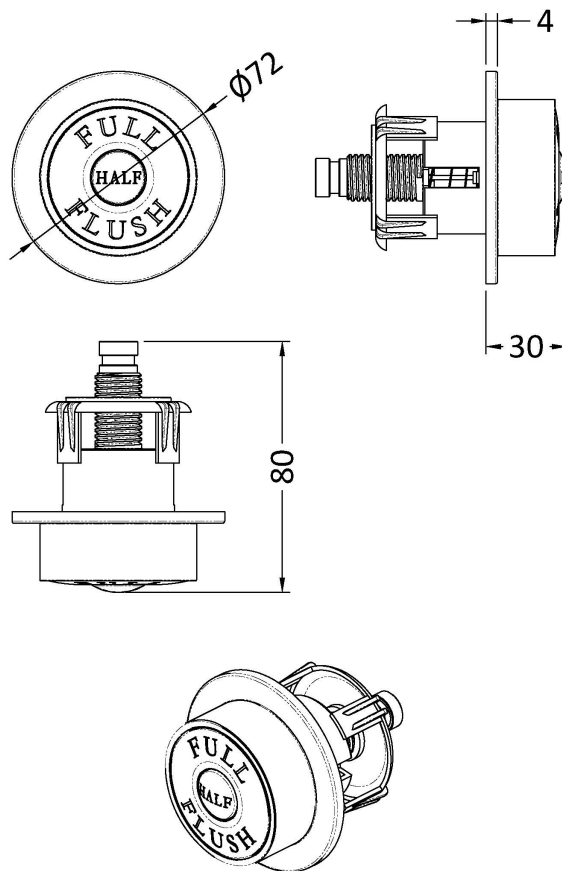

Sales Code: XTY6T01

Description: Concealed Cistern & Trad Push Button

Packaging Details

Barcode: 5056211899655

Sales Code: TDPB01

Description: Traditional Dual Flush Push Button

Product Dimensions

Length (mm):	
Width (mm):	72
Height (mm):	72
Depth (mm):	85
Nett Weight (kg):	0.2

Outer Box Dimensions (If Applicable)

Height (mm):	
Width (mm):	
Length (mm):	
Depth (mm):	
Gross Weight (kg):	
Barcode:	5056211815563

Product Details

Country of Origin:	United Kingdom
Fitting Instruction:	No
CE & UKCA:	
Product Material:	ABS
Heating Element Wattage:	Not Applicable
Colour/Finish:	Chrome
Product Diameter:	72 mm
Connection Size:	N/A

Sales Code: XTY006

Description: Cable Conc Universal Access Cistern

Product Dimensions

Length (mm):	
Width (mm):	303
Height (mm):	334
Depth (mm):	136
Nett Weight (kg):	2.23

Packaging Dimensions

Height (mm):	345
Width (mm):	145
Depth (mm):	320
Gross Weight (kg):	2.23

Product Details

Country of Origin:	China
Fitting Instruction:	No
CE & UKCA:	Yes
Product Material:	Hd Polyethylene
Heating Element Wattage:	Not Applicable
Colour/Finish:	Chrome
Product Diameter:	Not Applicable
Connection Size:	1/2" Bsp