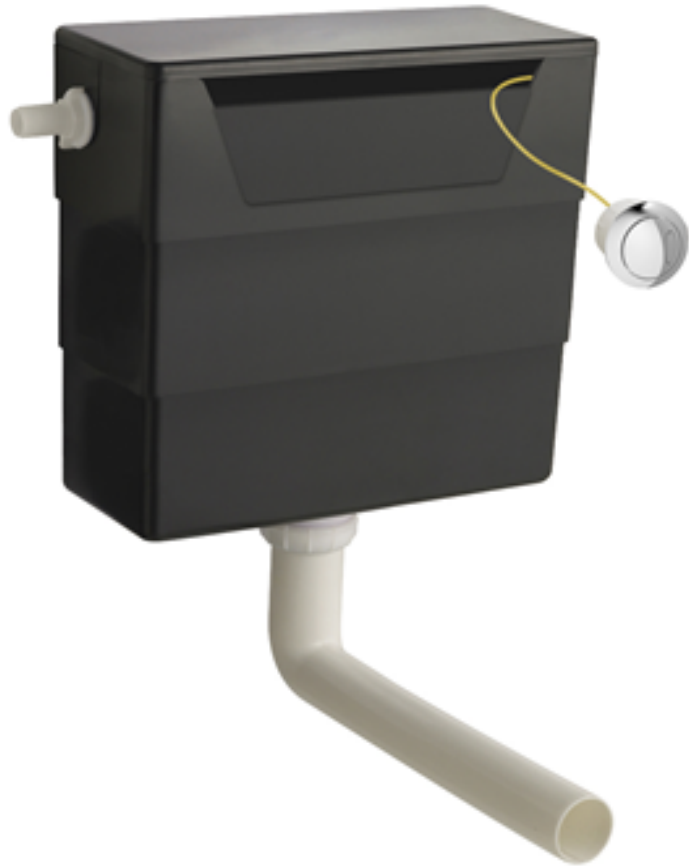

Sales Code: XTY6T01

Description: Concealed Cistern & Trad Push Button

Packaging Details

Barcode: 5056211899655

Sales Code: TDPB01

Description: Traditional Dual Flush Push Button

Product Dimensions

Length (mm):	
Width (mm):	72
Height (mm):	72
Depth (mm):	85
Nett Weight (kg):	0.2

Outer Box Dimensions (If Applicable)

Height (mm):	
Width (mm):	
Length (mm):	
Depth (mm):	
Gross Weight (kg):	
Barcode:	5056211815563

Product Details

Country of Origin:	United Kingdom
Fitting Instruction:	No
CE & UKCA:	
Product Material:	ABS
Heating Element Wattage:	Not Applicable
Colour/Finish:	Chrome
Product Diameter:	72 mm
Connection Size:	N/A

Sales Code: XTY006

Description: Cable Conc Universal Access Cistern

Product Dimensions

Length (mm):	
Width (mm):	303
Height (mm):	334
Depth (mm):	136
Nett Weight (kg):	2.23

Packaging Dimensions

Height (mm):	345
Width (mm):	145
Depth (mm):	320
Gross Weight (kg):	2.23

Product Details

Country of Origin:	China
Fitting Instruction:	No
CE & UKCA:	Yes
Product Material:	Hd Polyethylene
Heating Element Wattage:	Not Applicable
Colour/Finish:	Chrome
Product Diameter:	Not Applicable
Connection Size:	1/2" Bsp