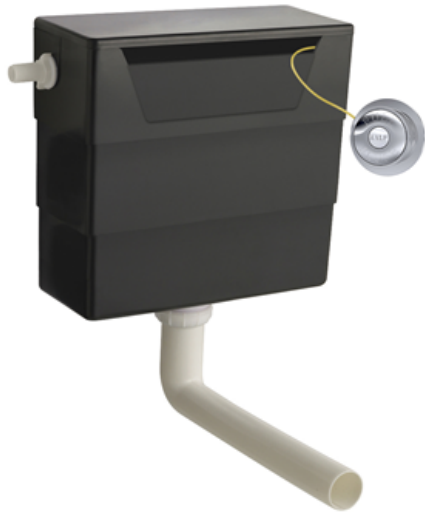

Sales Code: XTY6T01

Description: Concealed Cistern & Trad Push Button

Packaging Details

Barcode: 5056211899655

Sales Code: TDPB01

Description: Traditional Dual Flush Push Button

Product Dimensions

Length (mm):	
Width (mm):	72
Height (mm):	72
Depth (mm):	85
Nett Weight (kg):	0.2

Outer Box Dimensions (If Applicable)

Height (mm):	
Width (mm):	
Length (mm):	
Depth (mm):	
Gross Weight (kg):	
Barcode:	5056211815563

Product Details

Country of Origin:	United Kingdom
Fitting Instruction:	No
CE & UKCA:	
Product Material:	ABS
Heating Element Wattage:	Not Applicable
Colour/Finish:	Chrome
Product Diameter:	72 mm
Connection Size:	N/A

Sales Code: XTY006

Description: Cable Conc Universal Access Cistern

Product Dimensions

Length (mm):	
Width (mm):	303
Height (mm):	334
Depth (mm):	136
Nett Weight (kg):	2.23

Packaging Dimensions

Height (mm):	345
Width (mm):	145
Depth (mm):	320
Gross Weight (kg):	2.23

Product Details

Country of Origin:	China
Fitting Instruction:	No
CE & UKCA:	Yes
Product Material:	Hd Polyethylene
Heating Element Wattage:	Not Applicable
Colour/Finish:	Chrome
Product Diameter:	Not Applicable
Connection Size:	1/2" Bsp