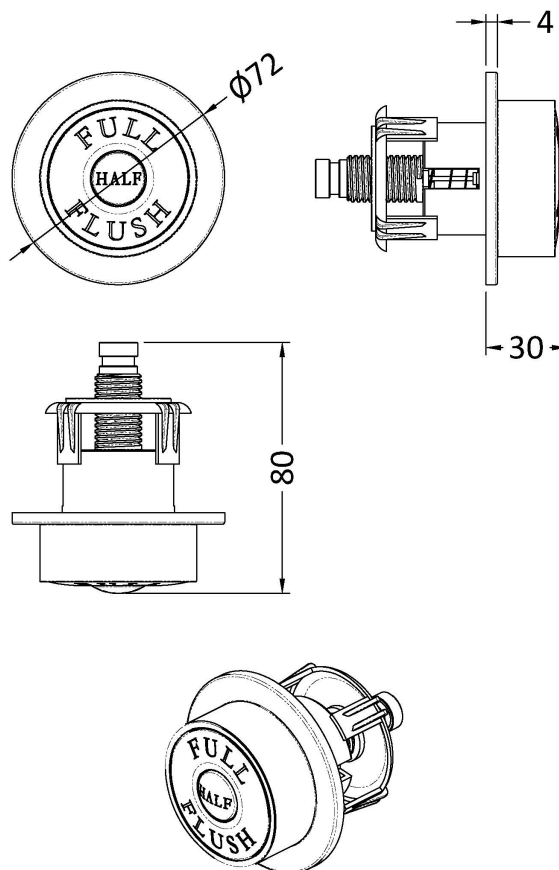

Sales Code: XTY6T02

Description: Concealed Cistern & Trad Push Button

Packaging Details

Barcode: 5056211899662

Sales Code: TDPB02

Description: Traditional Dual Flush Push Button

Product Dimensions

Length (mm):	
Width (mm):	72
Height (mm):	72
Depth (mm):	85
Nett Weight (kg):	0.2

Outer Box Dimensions (If Applicable)

Height (mm):	
Width (mm):	
Length (mm):	
Depth (mm):	
Gross Weight (kg):	
Barcode:	5056211893127

Product Details

Country of Origin:	China
Fitting Instruction:	No
CE & UKCA:	
Product Material:	ABS
Heating Element Wattage:	Not Applicable
Colour/Finish:	Black
Product Diameter:	72 mm
Connection Size:	N/A

Sales Code: XTY006

Description: Cable Conc Universal Access Cistern

Product Dimensions

Length (mm):	
Width (mm):	303
Height (mm):	334
Depth (mm):	136
Nett Weight (kg):	2.23

Packaging Dimensions

Height (mm):	345
Width (mm):	145
Depth (mm):	320
Gross Weight (kg):	2.23

Product Details

Country of Origin:	China
Fitting Instruction:	No
CE & UKCA:	Yes
Product Material:	Hd Polyethylene
Heating Element Wattage:	Not Applicable
Colour/Finish:	Chrome
Product Diameter:	Not Applicable
Connection Size:	1/2" Bsp