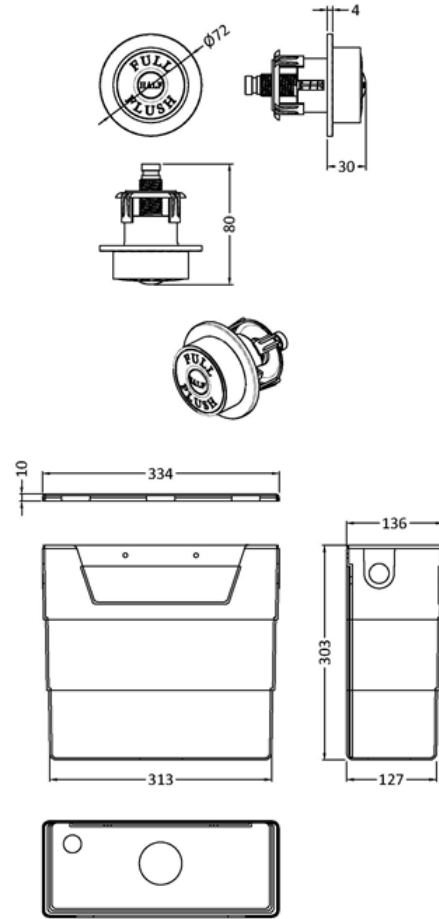

Sales Code: XTY6T02

Description: Concealed Cistern & Trad Push Button

Packaging Details

Barcode: 5056211899662

Sales Code: TDPB02

Description: Traditional Dual Flush Push Button

Product Dimensions

Length (mm):	
Width (mm):	72
Height (mm):	72
Depth (mm):	85
Nett Weight (kg):	0.2

Packaging Dimensions

Height (mm):	50
Width (mm):	155
Depth (mm):	80
Gross Weight (kg):	0.2

Packaging Data

Box Colour:	White Cardboard Box
Box Qty:	1
Label Size:	100 x 50
Label Colour:	White Label
Label Qty:	1

Outer Box Dimensions (If Applicable)

Height (mm):	
Width (mm):	
Length (mm):	
Depth (mm):	
Gross Weight (kg):	
Barcode:	5056211893127

Product Details

Country of Origin:	China
Fitting Instruction:	No
CE & UKCA:	
Product Material:	ABS
Heating Element Wattage:	Not Applicable
Colour/Finish:	Black
Product Diameter:	72 mm
Connection Size:	N/A

Sales Code: XTY006

Description: Cable Conc Universal Access Cistern

Product Dimensions

Length (mm):	
Width (mm):	303
Height (mm):	334
Depth (mm):	136
Nett Weight (kg):	2.23

Packaging Dimensions

Height (mm):	345
Width (mm):	145
Depth (mm):	320
Gross Weight (kg):	2.23