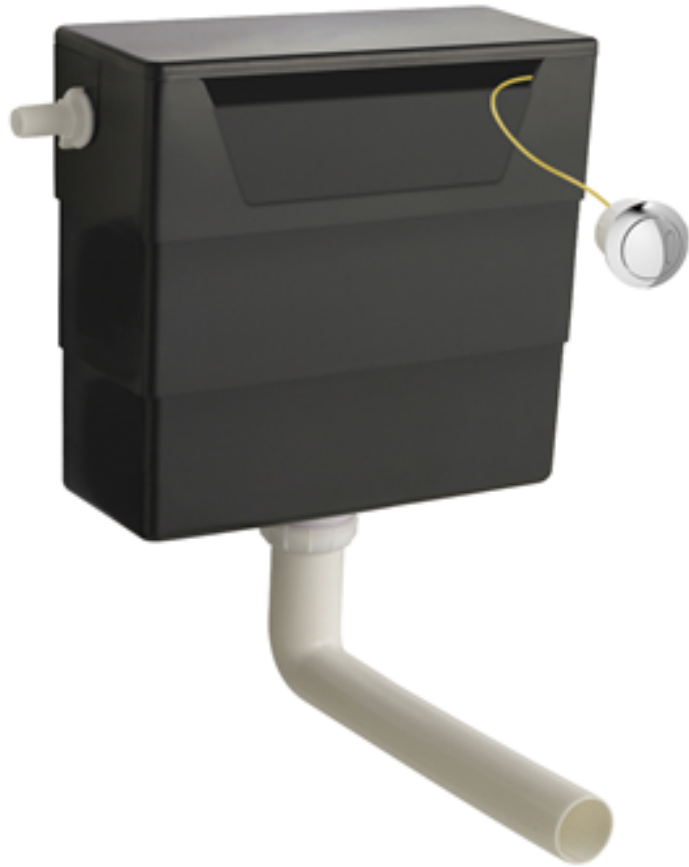

Sales Code: XTY6T02

Description: Concealed Cistern & Trad Push Button

Packaging Details

Barcode: 5056211899662

Sales Code: TDPB02

Description: Traditional Dual Flush Push Button

Product Dimensions

Length (mm):	
Width (mm):	72
Height (mm):	72
Depth (mm):	85
Nett Weight (kg):	0.2

Outer Box Dimensions (If Applicable)

Height (mm):	
Width (mm):	
Length (mm):	
Depth (mm):	
Gross Weight (kg):	
Barcode:	5056211893127

Product Details

Country of Origin:	China
Fitting Instruction:	No
CE & UKCA:	
Product Material:	ABS
Heating Element Wattage:	Not Applicable
Colour/Finish:	Black
Product Diameter:	72 mm
Connection Size:	N/A

Sales Code: XTY006

Description: Cable Conc Universal Access Cistern

Product Dimensions

Length (mm):	
Width (mm):	303
Height (mm):	334
Depth (mm):	136
Nett Weight (kg):	2.23

Packaging Dimensions

Height (mm):	345
Width (mm):	145
Depth (mm):	320
Gross Weight (kg):	2.23

Product Details

Country of Origin:	China
Fitting Instruction:	No
CE & UKCA:	Yes
Product Material:	Hd Polyethylene
Heating Element Wattage:	Not Applicable
Colour/Finish:	Chrome
Product Diameter:	Not Applicable
Connection Size:	1/2" Bsp