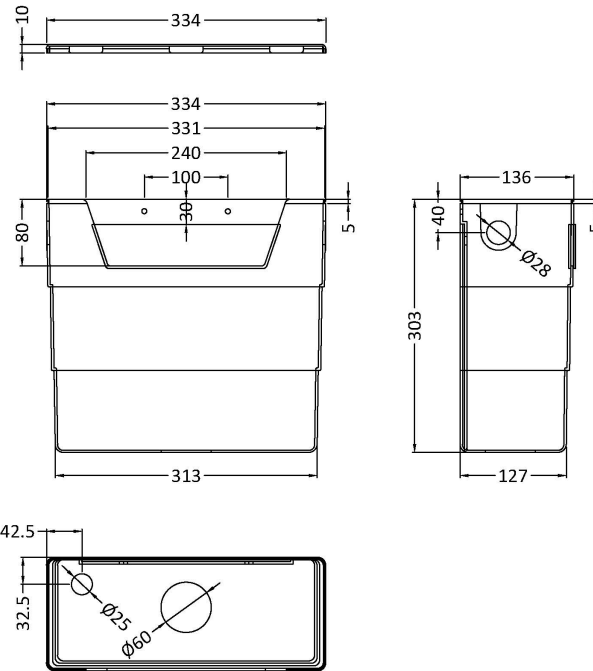

Packaging Dimensions

Height (mm):	50
Width (mm):	155
Depth (mm):	80
Gross Weight (kg):	0.2

Packaging Data

Box Colour:	White Cardboard Box
Box Qty:	1
Label Size:	100 x 50
Label Colour:	White Label
Label Qty:	1

Outer Box Dimensions (If Applicable)

Height (mm):	
Width (mm):	
Length (mm):	
Depth (mm):	
Gross Weight (kg):	
Barcode:	5056211893127

Product Details

Country of Origin:	China
Fitting Instruction:	No
CE & UKCA:	
Product Material:	ABS
Heating Element Wattage:	Not Applicable
Colour/Finish:	Black
Product Diameter:	72 mm
Connection Size:	N/A

Sales Code: XTY006

Description: Cable Conc Universal Access Cistern

Product Dimensions

Length (mm):	
Width (mm):	303
Height (mm):	334
Depth (mm):	136
Nett Weight (kg):	2.23

Packaging Dimensions

Height (mm):	345
Width (mm):	145
Depth (mm):	320
Gross Weight (kg):	2.23

Packaging Data

Box Colour:	Brown Cardboard Box
Box Qty:	1
Label Size:	100 x 50
Label Colour:	White Label
Label Qty:	2

Outer Box Dimensions (If Applicable)

Height (mm):	
Width (mm):	
Length (mm):	
Depth (mm):	
Gross Weight (kg):	2
Barcode:	5055146182566