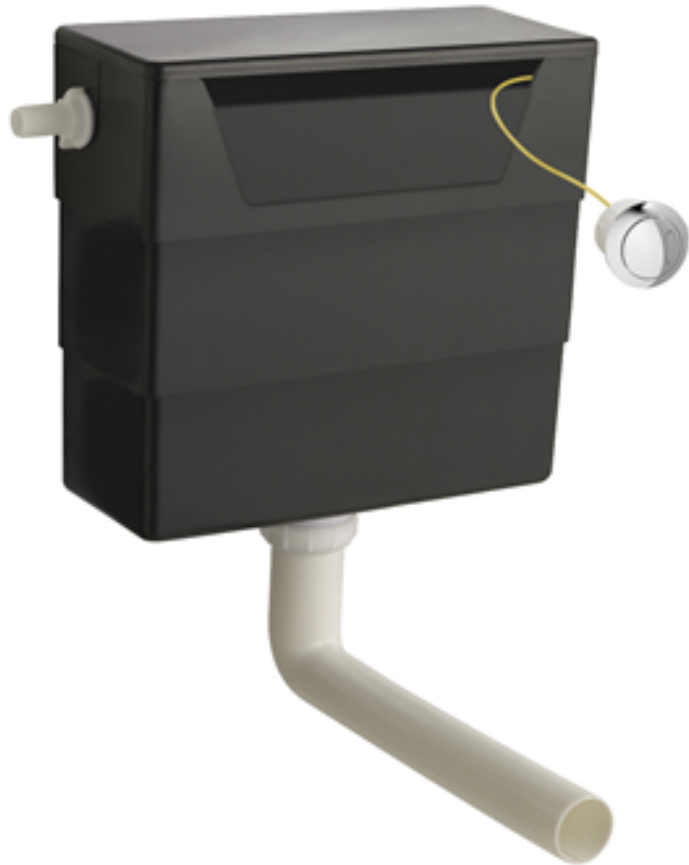

Sales Code: XTY6T03

Description: Concealed Cistern & Trad Push Button

Packaging Details

Barcode: 5056211899679

Sales Code: TDPB03

Description: Traditional Dual Flush Push Button

Product Dimensions

Length (mm):	
Width (mm):	72
Height (mm):	72
Depth (mm):	85
Nett Weight (kg):	0.2

Outer Box Dimensions (If Applicable)

Height (mm):	
Width (mm):	
Length (mm):	
Depth (mm):	
Gross Weight (kg):	
Barcode:	5056211893134

Product Details

Country of Origin:	China
Fitting Instruction:	No
CE & UKCA:	
Product Material:	ABS
Heating Element Wattage:	Not Applicable
Colour/Finish:	Brushed Brass
Product Diameter:	72 mm
Connection Size:	N/A

Sales Code: XTY006

Description: Cable Conc Universal Access Cistern

Product Dimensions

Length (mm):	
Width (mm):	303
Height (mm):	334
Depth (mm):	136
Nett Weight (kg):	2.23

Packaging Dimensions

Height (mm):	345
Width (mm):	145
Depth (mm):	320
Gross Weight (kg):	2.23

Product Details

Country of Origin:	China
Fitting Instruction:	No
CE & UKCA:	Yes
Product Material:	Hd Polyethylene
Heating Element Wattage:	Not Applicable
Colour/Finish:	Chrome
Product Diameter:	Not Applicable
Connection Size:	1/2" Bsp