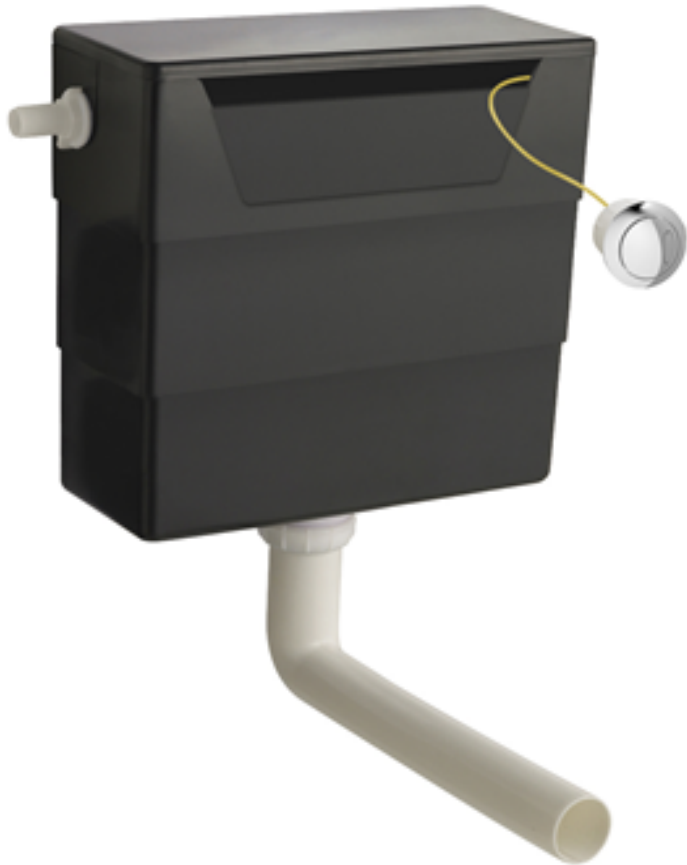

Sales Code: XTY6T03

Description: Concealed Cistern & Trad Push Button

### Packaging Details

Barcode: 5056211899679

Sales Code: TDPB03

Description: Traditional Dual Flush Push Button

### Product Details

Country of Origin:	China
Fitting Instruction:	No
CE & UKCA:	
Product Material:	ABS
Heating Element Wattage:	Not Applicable
Colour/Finish:	Brushed Brass
Product Diameter:	72 mm
Connection Size:	N/A

Sales Code: XTY006

Description: Cable Conc Universal Access Cistern