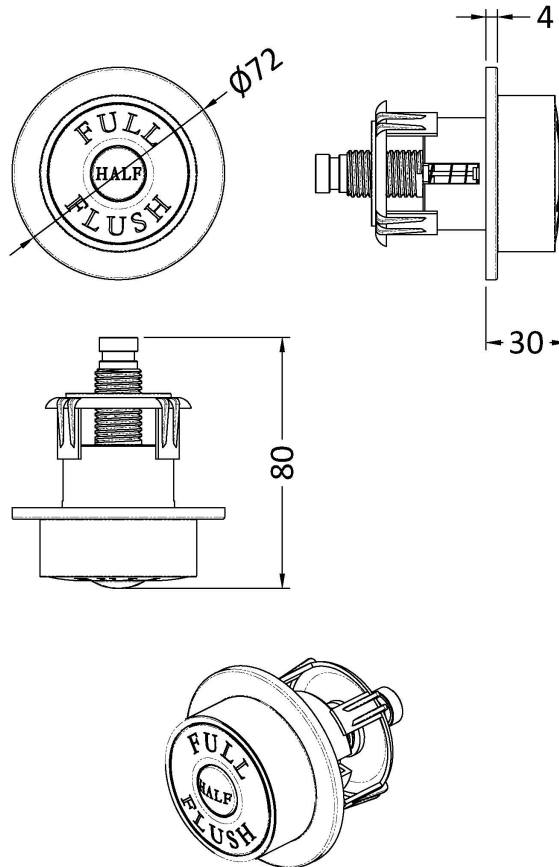

Sales Code: XTY6T03

Description: Concealed Cistern & Trad Push Button

Packaging Details

Barcode: 5056211899679

Sales Code: TDPB03

Description: Traditional Dual Flush Push Button

Product Dimensions

Length (mm):	
Width (mm):	72
Height (mm):	72
Depth (mm):	85
Nett Weight (kg):	0.2

Outer Box Dimensions (If Applicable)

Height (mm):	
Width (mm):	
Length (mm):	
Depth (mm):	
Gross Weight (kg):	
Barcode:	5056211893134

Product Details

Country of Origin:	China
Fitting Instruction:	No
CE & UKCA:	
Product Material:	ABS
Heating Element Wattage:	Not Applicable
Colour/Finish:	Brushed Brass
Product Diameter:	72 mm
Connection Size:	N/A

Sales Code: XTY006

Description: Cable Conc Universal Access Cistern

Product Dimensions

Length (mm):	
Width (mm):	303
Height (mm):	334
Depth (mm):	136
Nett Weight (kg):	2.23

Packaging Dimensions

Height (mm):	345
Width (mm):	145
Depth (mm):	320
Gross Weight (kg):	2.23

Product Details

Country of Origin:	China
Fitting Instruction:	No
CE & UKCA:	Yes
Product Material:	Hd Polyethylene
Heating Element Wattage:	Not Applicable
Colour/Finish:	Chrome
Product Diameter:	Not Applicable
Connection Size:	1/2" Bsp