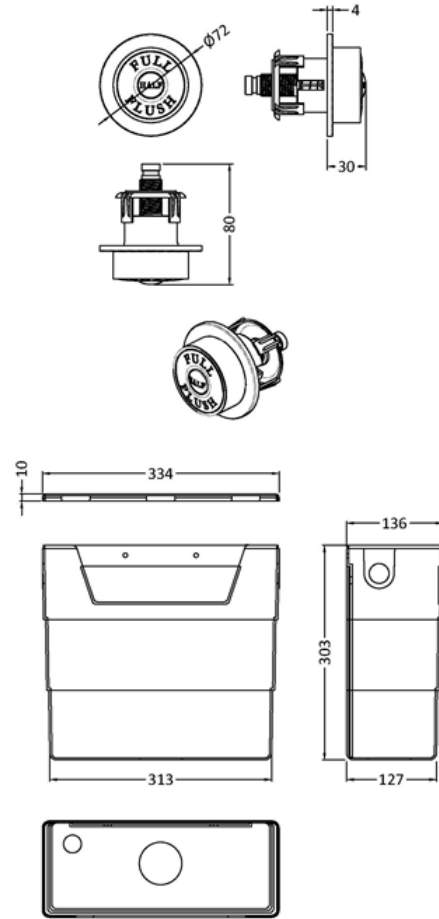

Sales Code: XTY6T03

Description: Concealed Cistern & Trad Push Button

Packaging Details

Barcode: 5056211899679