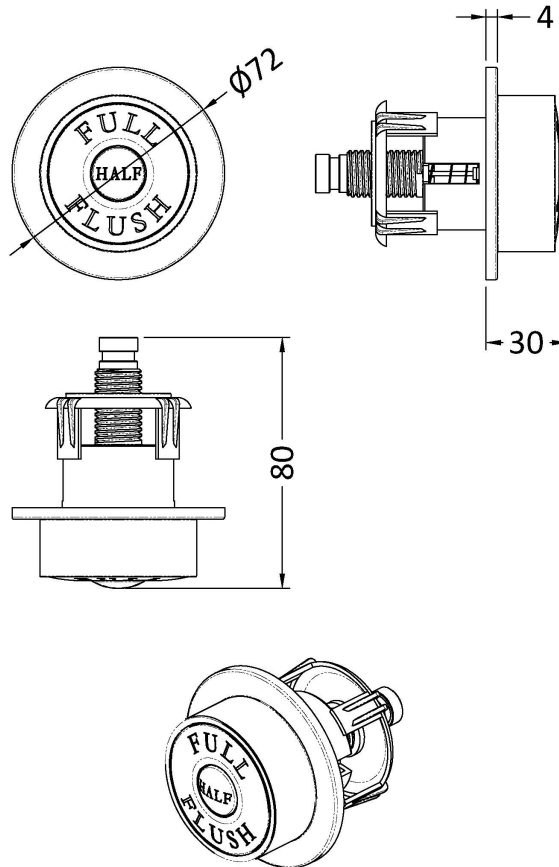

### Product Dimensions

Length (mm):	
Width (mm):	72
Height (mm):	72
Depth (mm):	85
Nett Weight (kg):	0.2

### Packaging Dimensions

Height (mm):	50
Width (mm):	155
Depth (mm):	80
Gross Weight (kg):	0.2

### Product Details

Country of Origin:	China
Fitting Instruction:	No
CE & UKCA:	
Product Material:	ABS
Heating Element Wattage:	Not Applicable
Colour/Finish:	Brushed Brass
Product Diameter:	72 mm
Connection Size:	N/A

### Product Dimensions

Length (mm):	
Width (mm):	303
Height (mm):	334
Depth (mm):	136
Nett Weight (kg):	2.23