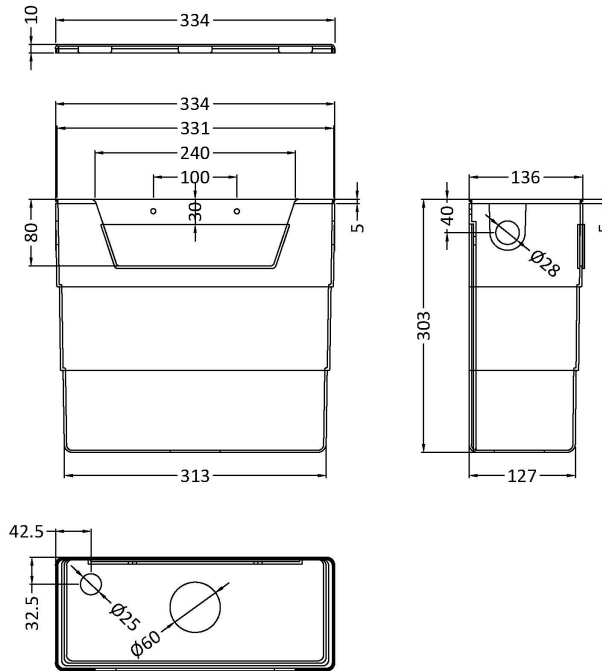

### Product Dimensions

Length (mm):	
Width (mm):	72
Height (mm):	72
Depth (mm):	85
Nett Weight (kg):	0.2

### Packaging Dimensions

Height (mm):	50
Width (mm):	155
Depth (mm):	80
Gross Weight (kg):	0.2

### Outer Box Dimensions (If Applicable)

Height (mm):	
Width (mm):	
Length (mm):	
Depth (mm):	
Gross Weight (kg):	
Barcode:	5056211893134

### Product Dimensions

Length (mm):	
Width (mm):	303
Height (mm):	334
Depth (mm):	136
Nett Weight (kg):	2.23