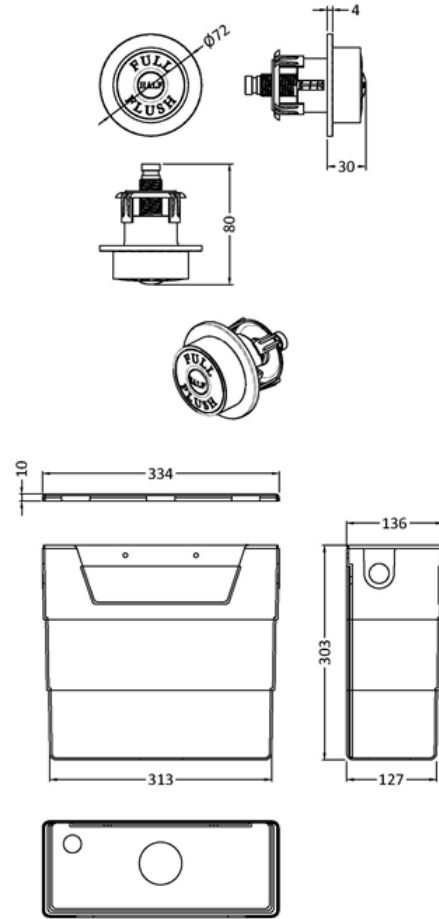

Sales Code: XTY6T03

Description: Concealed Cistern & Trad Push Button

Packaging Details

Barcode: 5056211899679

Sales Code: TDPB03

Description: Traditional Dual Flush Push Button

Product Dimensions

Length (mm):	
Width (mm):	72
Height (mm):	72
Depth (mm):	85
Nett Weight (kg):	0.2

Packaging Dimensions

Height (mm):	50
Width (mm):	155
Depth (mm):	80
Gross Weight (kg):	0.2

Packaging Data

Box Colour:	White Cardboard Box
Box Qty:	1
Label Size:	100 x 50
Label Colour:	White Label
Label Qty:	1

Outer Box Dimensions (If Applicable)

Height (mm):	
Width (mm):	
Length (mm):	
Depth (mm):	
Gross Weight (kg):	
Barcode:	5056211893134

Product Details

Country of Origin:	China
Fitting Instruction:	No
CE & UKCA:	
Product Material:	ABS
Heating Element Wattage:	Not Applicable
Colour/Finish:	Brushed Brass
Product Diameter:	72 mm
Connection Size:	N/A

Sales Code: XTY006

Description: Cable Conc Universal Access Cistern

Product Dimensions

Length (mm):	
Width (mm):	303
Height (mm):	334
Depth (mm):	136
Nett Weight (kg):	2.23

Packaging Dimensions

Height (mm):	345
Width (mm):	145
Depth (mm):	320
Gross Weight (kg):	2.23