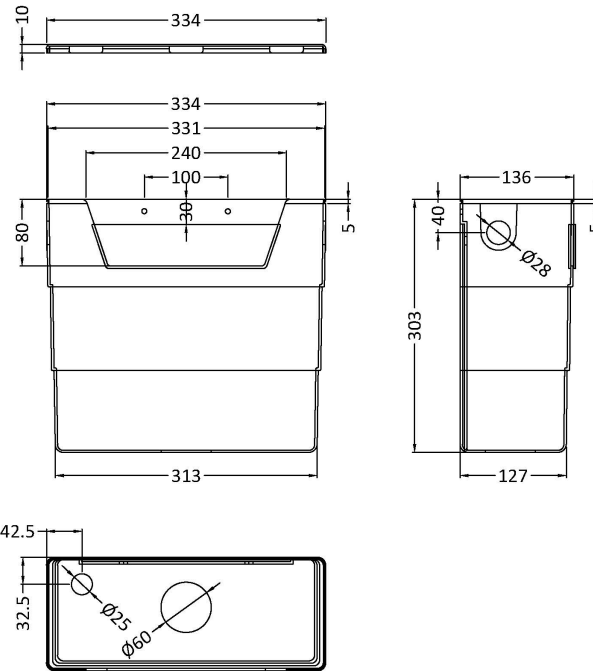

Packaging Dimensions

Height (mm):	50
Width (mm):	155
Depth (mm):	80
Gross Weight (kg):	0.2

Packaging Data

Box Colour:	White Cardboard Box
Box Qty:	1
Label Size:	100 x 50
Label Colour:	White Label
Label Qty:	1

Outer Box Dimensions (If Applicable)

Height (mm):	
Width (mm):	
Length (mm):	
Depth (mm):	
Gross Weight (kg):	
Barcode:	5056211893134

Product Details

Country of Origin:	China
Fitting Instruction:	No
CE & UKCA:	
Product Material:	ABS
Heating Element Wattage:	Not Applicable
Colour/Finish:	Brushed Brass
Product Diameter:	72 mm
Connection Size:	N/A

Sales Code: XTY006

Description: Cable Conc Universal Access Cistern

Product Dimensions

Length (mm):	
Width (mm):	303
Height (mm):	334
Depth (mm):	136
Nett Weight (kg):	2.23

Packaging Dimensions

Height (mm):	345
Width (mm):	145
Depth (mm):	320
Gross Weight (kg):	2.23

Packaging Data

Box Colour:	Brown Cardboard Box
Box Qty:	1
Label Size:	100 x 50
Label Colour:	White Label
Label Qty:	2

Outer Box Dimensions (If Applicable)

Height (mm):	
Width (mm):	
Length (mm):	
Depth (mm):	
Gross Weight (kg):	2
Barcode:	5055146182566