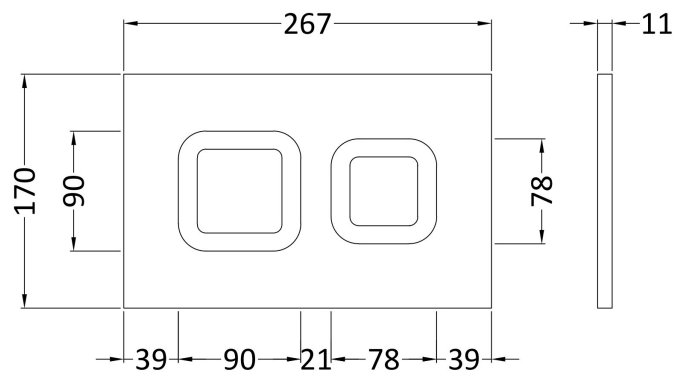

Sales Code: XTY807S

Description: Dual Flush Conc Cist Frame Square Plate

Packaging Details

Barcode: 5056678479193

Sales Code: XTY009PS8

Description: Square Dual Flush Push Button Brass

Product Dimensions

Length (mm):	
Width (mm):	267
Height (mm):	170
Depth (mm):	11
Nett Weight (kg):	0.5

Packaging Dimensions

Height (mm):	290
Width (mm):	220
Depth (mm):	50
Gross Weight (kg):	0.5

Packaging Data

Box Colour:	Brown Cardboard Box
Box Qty:	1
Label Size:	100 x 50
Label Colour:	White Label
Label Qty:	2

Outer Box Dimensions (If Applicable)

Height (mm):	
Width (mm):	
Length (mm):	
Depth (mm):	
Gross Weight (kg):	0
Barcode:	5056678459706

Product Details

Country of Origin:	China
Fitting Instruction:	No
CE & UKCA:	Yes
Product Material:	Ss
Heating Element Wattage:	Not Applicable
Colour/Finish:	Brushed Brass
Product Diameter:	Not Applicable
Connection Size:	

Sales Code: XTY007A

Description: Mid Height Concealed Cistern Wall Frame

Product Dimensions

Length (mm):	
Width (mm):	520
Height (mm):	890
Depth (mm):	204
Nett Weight (kg):	11.36

Packaging Dimensions

Height (mm):	195
Width (mm):	510
Depth (mm):	850
Gross Weight (kg):	11.36