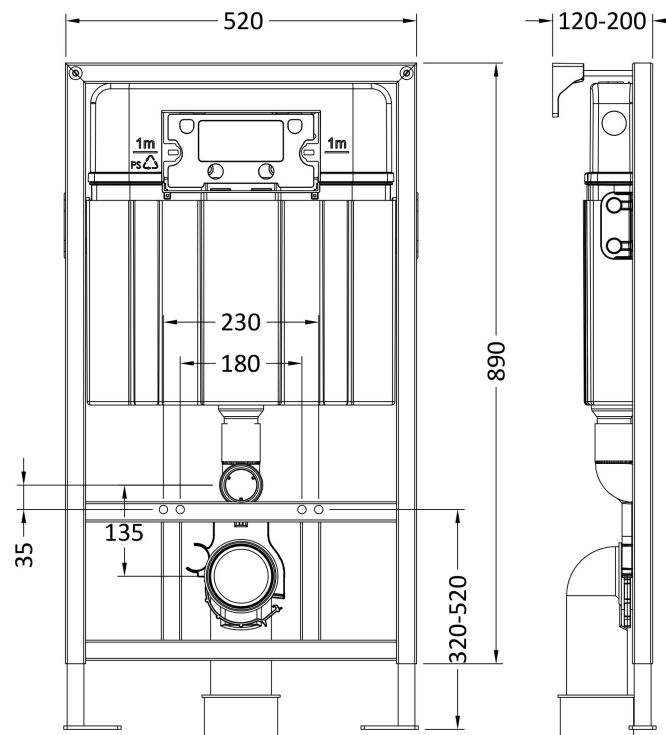

Packaging Dimensions

Height (mm):	290
Width (mm):	220
Depth (mm):	50
Gross Weight (kg):	0.5

Packaging Data

Box Colour:	Brown Cardboard Box
Box Qty:	1
Label Size:	100 x 50
Label Colour:	White Label
Label Qty:	2

Outer Box Dimensions (If Applicable)

Height (mm):	
Width (mm):	
Length (mm):	
Depth (mm):	
Gross Weight (kg):	0
Barcode:	5056678459706

Product Details

Country of Origin:	China
Fitting Instruction:	No
CE & UKCA:	Yes
Product Material:	Ss
Heating Element Wattage:	Not Applicable
Colour/Finish:	Brushed Brass
Product Diameter:	Not Applicable
Connection Size:	

Sales Code: XTY007A

Description: Mid Height Concealed Cistern Wall Frame

Product Dimensions

Length (mm):	
Width (mm):	520
Height (mm):	890
Depth (mm):	204
Nett Weight (kg):	11.36

Packaging Dimensions

Height (mm):	195
Width (mm):	510
Depth (mm):	850
Gross Weight (kg):	11.36

Packaging Data

Box Colour:	Brown Cardboard Box
Box Qty:	1
Label Size:	100 x 50
Label Colour:	White Label
Label Qty:	2

Outer Box Dimensions (If Applicable)

Height (mm):	
Width (mm):	
Length (mm):	
Depth (mm):	
Gross Weight (kg):	
Barcode:	5056678477311