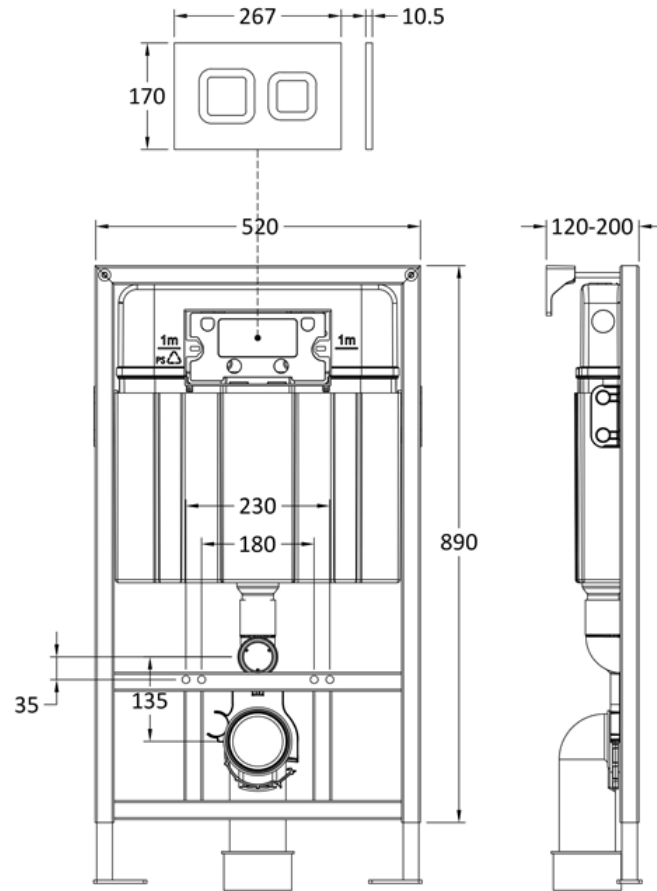

Sales Code: XTY807S

Description: Dual Flush Conc Cist Frame Square Plate

Packaging Details

Barcode: 5056678479193

Sales Code: XTY009PS8

Description: Square Dual Flush Push Button Brass

Product Dimensions

Length (mm):	
Width (mm):	267
Height (mm):	170
Depth (mm):	11
Nett Weight (kg):	0.5

Packaging Dimensions

Height (mm):	290
Width (mm):	220
Depth (mm):	50
Gross Weight (kg):	0.5

Packaging Data

Box Colour:	Brown Cardboard Box
Box Qty:	1
Label Size:	100 x 50
Label Colour:	White Label
Label Qty:	2

Outer Box Dimensions (If Applicable)

Height (mm):	
Width (mm):	
Length (mm):	
Depth (mm):	
Gross Weight (kg):	0
Barcode:	5056678459706

Product Details

Country of Origin:	China
Fitting Instruction:	No
CE & UKCA:	Yes
Product Material:	Ss
Heating Element Wattage:	Not Applicable
Colour/Finish:	Brushed Brass
Product Diameter:	Not Applicable
Connection Size:	

Sales Code: XTY007A

Description: Mid Height Concealed Cistern Wall Frame

Product Dimensions

Length (mm):	
Width (mm):	520
Height (mm):	890
Depth (mm):	204
Nett Weight (kg):	11.36

Packaging Dimensions

Height (mm):	195
Width (mm):	510
Depth (mm):	850
Gross Weight (kg):	11.36