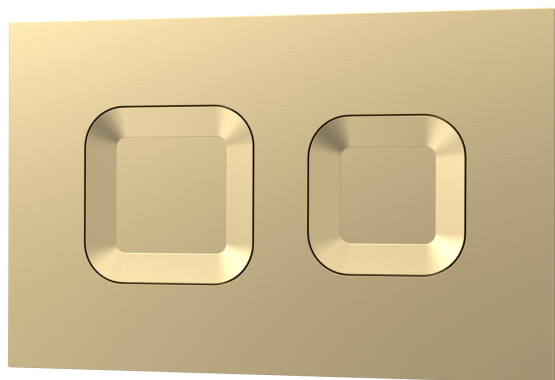

Sales Code: XTY807S

Description: Dual Flush Conc Cist Frame Square Plate

Packaging Details

Barcode: 5056678479193

Sales Code: XTY009PS8

Description: Square Dual Flush Push Button Brass

Product Dimensions

Length (mm):	
Width (mm):	267
Height (mm):	170
Depth (mm):	11
Nett Weight (kg):	0.5

Packaging Dimensions

Height (mm):	290
Width (mm):	220
Depth (mm):	50
Gross Weight (kg):	0.5

Packaging Data

Box Colour:	Brown Cardboard Box
Box Qty:	1
Label Size:	100 x 50
Label Colour:	White Label
Label Qty:	2

Outer Box Dimensions (If Applicable)

Height (mm):	
Width (mm):	
Length (mm):	
Depth (mm):	
Gross Weight (kg):	0
Barcode:	5056678459706

Product Details

Country of Origin:	China
Fitting Instruction:	No
CE & UKCA:	Yes
Product Material:	Ss
Heating Element Wattage:	Not Applicable
Colour/Finish:	Brushed Brass
Product Diameter:	Not Applicable
Connection Size:	

Sales Code: XTY007A

Description: Mid Height Concealed Cistern Wall Frame

Product Dimensions

Length (mm):	
Width (mm):	520
Height (mm):	890
Depth (mm):	204
Nett Weight (kg):	11.36

Packaging Dimensions

Height (mm):	195
Width (mm):	510
Depth (mm):	850
Gross Weight (kg):	11.36