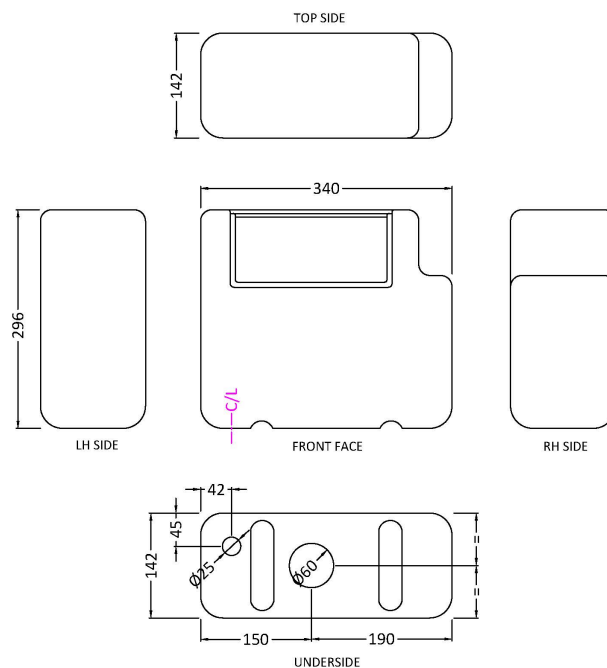

Packaging Dimensions

Height (mm):	80
Width (mm):	155
Depth (mm):	80
Gross Weight (kg):	0.2

Packaging Data

Box Colour:	White Cardboard Box
Box Qty:	1
Label Size:	100 x 50
Label Colour:	White Label
Label Qty:	1

Outer Box Dimensions (If Applicable)

Height (mm):	
Width (mm):	
Length (mm):	
Depth (mm):	
Gross Weight (kg):	
Barcode:	5056211893141

Product Details

Country of Origin:	China
Fitting Instruction:	No
CE & UKCA:	
Product Material:	ABS
Heating Element Wattage:	Not Applicable
Colour/Finish:	Chrome
Product Diameter:	
Connection Size:	N/A

Sales Code: XTY008B

Description: Concealed Cistern Bottom Inlet

Product Dimensions

Length (mm):	
Width (mm):	340
Height (mm):	296
Depth (mm):	142
Nett Weight (kg):	1.6

Packaging Dimensions

Height (mm):	306
Width (mm):	152
Depth (mm):	350
Gross Weight (kg):	1.7

Packaging Data

Box Colour:	Brown Cardboard Box
Box Qty:	1
Label Size:	100 x 50
Label Colour:	White Label
Label Qty:	2

Outer Box Dimensions (If Applicable)

Height (mm):	
Width (mm):	
Length (mm):	
Depth (mm):	
Gross Weight (kg):	
Barcode:	5056462638850