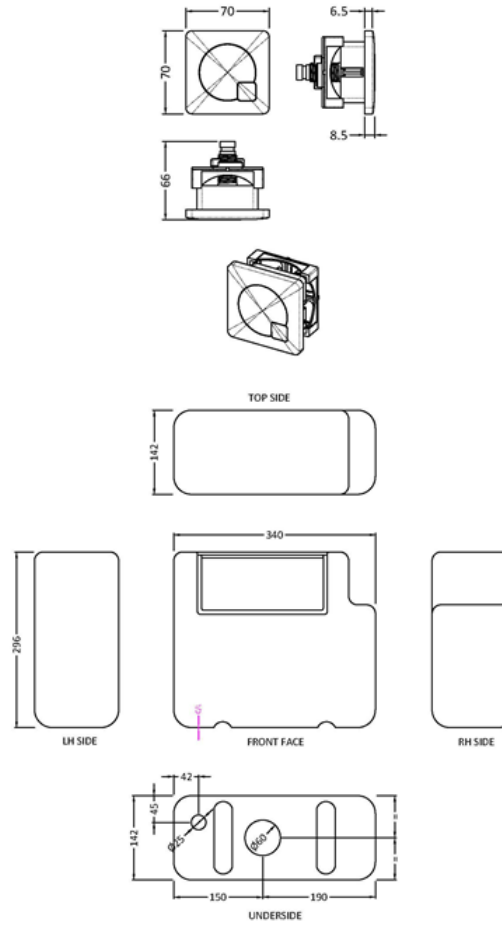

Sales Code: XTY8M01B

Description: Dual Flush Cistern & Square Push Button

Packaging Details

Barcode: 5056462647715

Sales Code: MDPB01

Description: Square Dual Flush Push Button

Product Dimensions

Length (mm):	
Width (mm):	70
Height (mm):	70
Depth (mm):	99
Nett Weight (kg):	0.2

Packaging Dimensions

Height (mm):	80
Width (mm):	155
Depth (mm):	80
Gross Weight (kg):	0.2

Packaging Data

Box Colour:	White Cardboard Box
Box Qty:	1
Label Size:	100 x 50
Label Colour:	White Label
Label Qty:	1

Outer Box Dimensions (If Applicable)

Height (mm):	
Width (mm):	
Length (mm):	
Depth (mm):	
Gross Weight (kg):	
Barcode:	5056211893141

Product Details

Country of Origin:	China
Fitting Instruction:	No
CE & UKCA:	
Product Material:	ABS
Heating Element Wattage:	Not Applicable
Colour/Finish:	Chrome
Product Diameter:	
Connection Size:	N/A

Sales Code: XTY008B

Description: Concealed Cistern Bottom Inlet

Product Dimensions

Length (mm):	
Width (mm):	340
Height (mm):	296
Depth (mm):	142
Nett Weight (kg):	1.6

Packaging Dimensions

Height (mm):	306
Width (mm):	152
Depth (mm):	350
Gross Weight (kg):	1.7