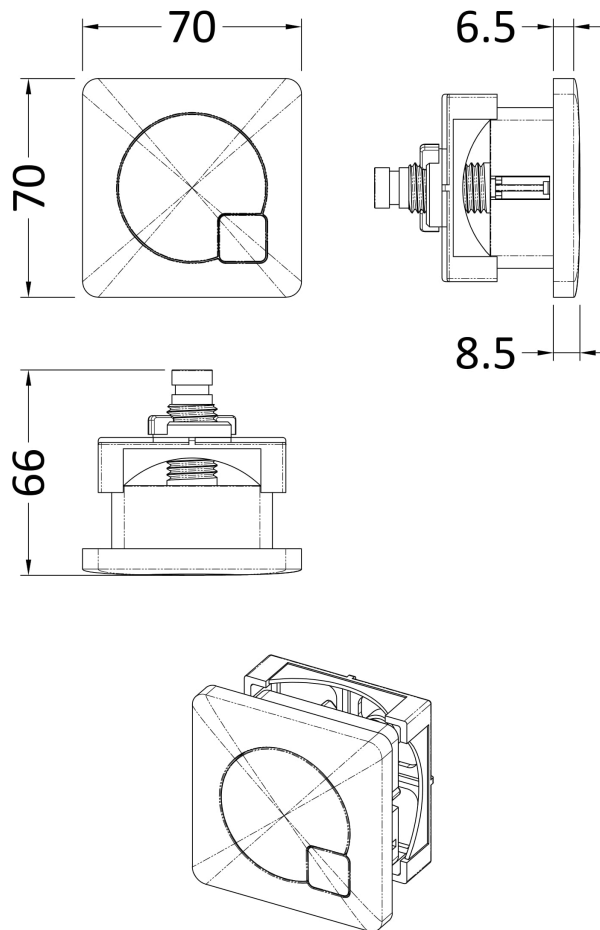

Sales Code: XTY8M01B

Description: Dual Flush Cistern & Square Push Button

Packaging Details

Barcode: 5056462647715

Sales Code: MDPB01

Description: Square Dual Flush Push Button

Product Dimensions

Length (mm):	
Width (mm):	70
Height (mm):	70
Depth (mm):	99
Nett Weight (kg):	0.2

Packaging Dimensions

Height (mm):	80
Width (mm):	155
Depth (mm):	80
Gross Weight (kg):	0.2

Packaging Data

Box Colour:	White Cardboard Box
Box Qty:	1
Label Size:	100 x 50
Label Colour:	White Label
Label Qty:	1

Outer Box Dimensions (If Applicable)

Height (mm):	
Width (mm):	
Length (mm):	
Depth (mm):	
Gross Weight (kg):	
Barcode:	5056211893141

Product Details

Country of Origin:	China
Fitting Instruction:	No
CE & UKCA:	
Product Material:	ABS
Heating Element Wattage:	Not Applicable
Colour/Finish:	Chrome
Product Diameter:	
Connection Size:	N/A

Sales Code: XTY008B

Description: Concealed Cistern Bottom Inlet

Product Dimensions

Length (mm):	
Width (mm):	340
Height (mm):	296
Depth (mm):	142
Nett Weight (kg):	1.6

Packaging Dimensions

Height (mm):	306
Width (mm):	152
Depth (mm):	350
Gross Weight (kg):	1.7