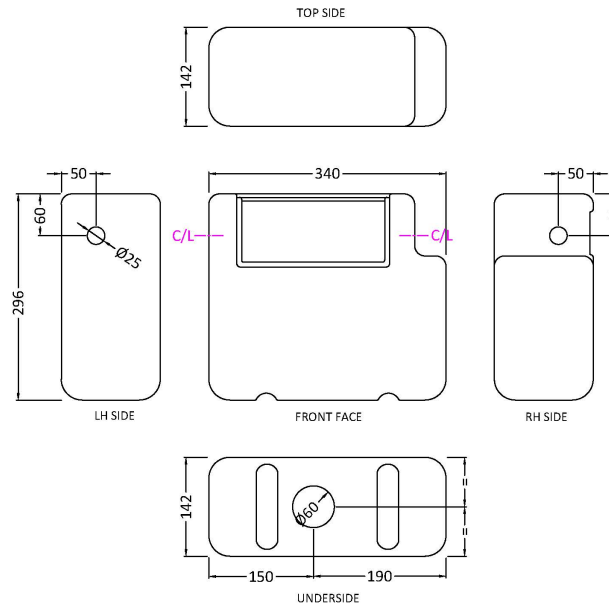

Sales Code: XTY8M01

Description: Dual Flush Cistern & Square Push Button

Packaging Details

Barcode: 5056211892267

Sales Code: XTY008

Description: Dual Flush Universal Concealed Cistern

Product Dimensions

Length (mm):	
Width (mm):	340
Height (mm):	296
Depth (mm):	142
Nett Weight (kg):	1.6

Packaging Dimensions

Height (mm):	306
Width (mm):	152
Depth (mm):	350
Gross Weight (kg):	1.7

Packaging Data

Box Colour:	Brown Cardboard Box
Box Qty:	1
Label Size:	100 x 50
Label Colour:	White Label
Label Qty:	2

Outer Box Dimensions (If Applicable)

Height (mm):	
Width (mm):	
Length (mm):	
Depth (mm):	
Gross Weight (kg):	
Barcode:	5055275826683

Product Details

Country of Origin:	China
Fitting Instruction:	No
CE & UKCA:	
Product Material:	Hd Polyethylene
Heating Element Wattage:	Not Applicable
Colour/Finish:	White
Product Diameter:	Not Applicable
Connection Size:	1/2" Bsp

Sales Code: MDPB01

Description: Square Dual Flush Push Button

Product Dimensions

Length (mm):	
Width (mm):	70
Height (mm):	70
Depth (mm):	99
Nett Weight (kg):	0.2

Packaging Dimensions

Height (mm):	80
Width (mm):	155
Depth (mm):	80
Gross Weight (kg):	0.2