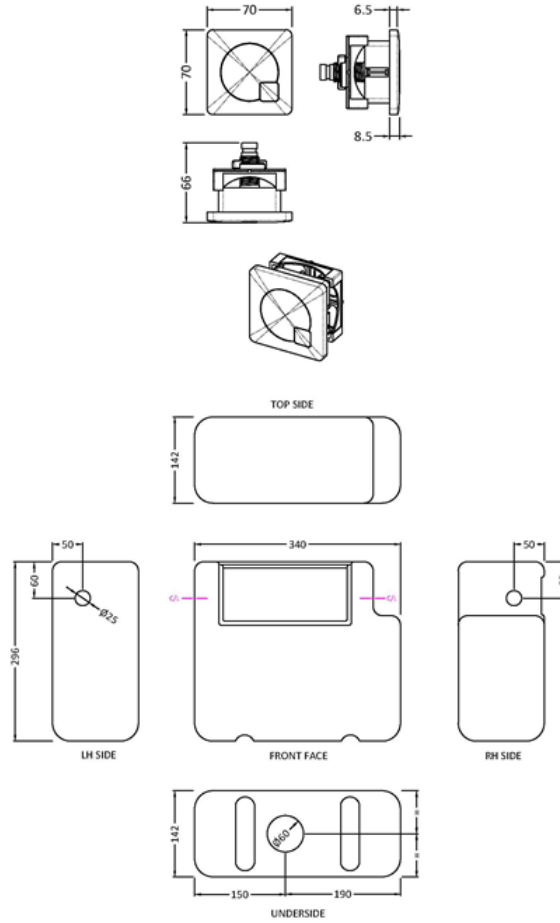

Sales Code: XTY8M01

Description: Dual Flush Cistern & Square Push Button

Packaging Details

Barcode: 5056211892267

Sales Code: XTY008

Description: Dual Flush Universal Concealed Cistern

Product Dimensions

Length (mm):	
Width (mm):	340
Height (mm):	296
Depth (mm):	142
Nett Weight (kg):	1.6

Packaging Dimensions

Height (mm):	306
Width (mm):	152
Depth (mm):	350
Gross Weight (kg):	1.7

Packaging Data

Box Colour:	Brown Cardboard Box
Box Qty:	1
Label Size:	100 x 50
Label Colour:	White Label
Label Qty:	2

Outer Box Dimensions (If Applicable)

Height (mm):	
Width (mm):	
Length (mm):	
Depth (mm):	
Gross Weight (kg):	
Barcode:	5055275826683

Product Details

Country of Origin:	China
Fitting Instruction:	No
CE & UKCA:	
Product Material:	Hd Polyethylene
Heating Element Wattage:	Not Applicable
Colour/Finish:	White
Product Diameter:	Not Applicable
Connection Size:	1/2" Bsp

Sales Code: MDPB01

Description: Square Dual Flush Push Button

Product Dimensions

Length (mm):	
Width (mm):	70
Height (mm):	70
Depth (mm):	99
Nett Weight (kg):	0.2

Packaging Dimensions

Height (mm):	80
Width (mm):	155
Depth (mm):	80
Gross Weight (kg):	0.2