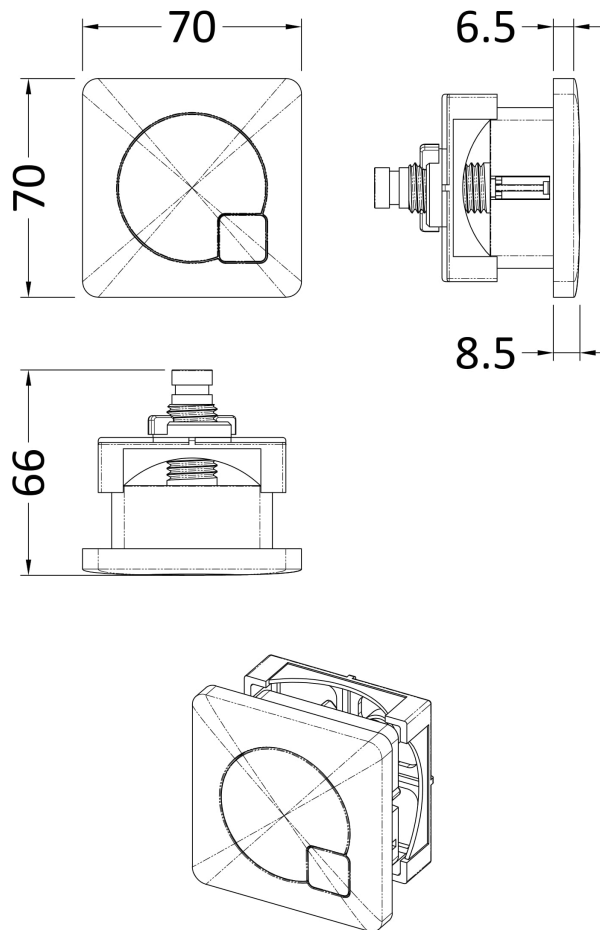

Sales Code: XTY8M01

Description: Dual Flush Cistern & Square Push Button

Packaging Details

Barcode: 5056211892267

Sales Code: XTY008

Description: Dual Flush Universal Concealed Cistern

Product Dimensions

Length (mm):	
Width (mm):	340
Height (mm):	296
Depth (mm):	142
Nett Weight (kg):	1.6

Packaging Dimensions

Height (mm):	306
Width (mm):	152
Depth (mm):	350
Gross Weight (kg):	1.7

Packaging Data

Box Colour:	Brown Cardboard Box
Box Qty:	1
Label Size:	100 x 50
Label Colour:	White Label
Label Qty:	2

Outer Box Dimensions (If Applicable)

Height (mm):	
Width (mm):	
Length (mm):	
Depth (mm):	
Gross Weight (kg):	
Barcode:	5055275826683

Product Details

Country of Origin:	China
Fitting Instruction:	No
CE & UKCA:	
Product Material:	Hd Polyethylene
Heating Element Wattage:	Not Applicable
Colour/Finish:	White
Product Diameter:	Not Applicable
Connection Size:	1/2" Bsp

Sales Code: MDPB01

Description: Square Dual Flush Push Button

Product Dimensions

Length (mm):	
Width (mm):	70
Height (mm):	70
Depth (mm):	99
Nett Weight (kg):	0.2

Packaging Dimensions

Height (mm):	80
Width (mm):	155
Depth (mm):	80
Gross Weight (kg):	0.2