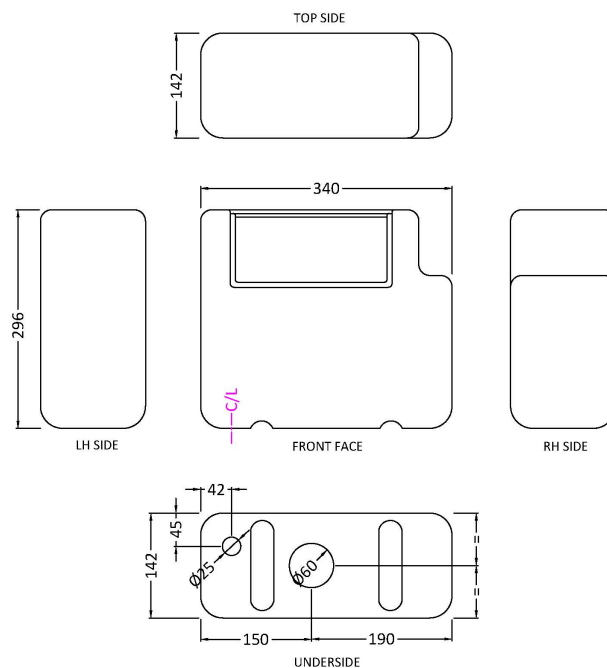

Packaging Dimensions

Height (mm):	80
Width (mm):	155
Depth (mm):	80
Gross Weight (kg):	0.2

Packaging Data

Box Colour:	White Cardboard Box
Box Qty:	1
Label Size:	100 x 50
Label Colour:	White Label
Label Qty:	1

Outer Box Dimensions (If Applicable)

Height (mm):	
Width (mm):	
Length (mm):	
Depth (mm):	
Gross Weight (kg):	
Barcode:	5056211893165

Product Details

Country of Origin:	China
Fitting Instruction:	No
CE & UKCA:	
Product Material:	ABS
Heating Element Wattage:	Not Applicable
Colour/Finish:	Black
Product Diameter:	
Connection Size:	N/A

Sales Code: XTY008B

Description: Concealed Cistern Bottom Inlet

Product Dimensions

Length (mm):	
Width (mm):	340
Height (mm):	296
Depth (mm):	142
Nett Weight (kg):	1.6

Packaging Dimensions

Height (mm):	306
Width (mm):	152
Depth (mm):	350
Gross Weight (kg):	1.7

Packaging Data

Box Colour:	Brown Cardboard Box
Box Qty:	1
Label Size:	100 x 50
Label Colour:	White Label
Label Qty:	2

Outer Box Dimensions (If Applicable)

Height (mm):	
Width (mm):	
Length (mm):	
Depth (mm):	
Gross Weight (kg):	
Barcode:	5056462638850