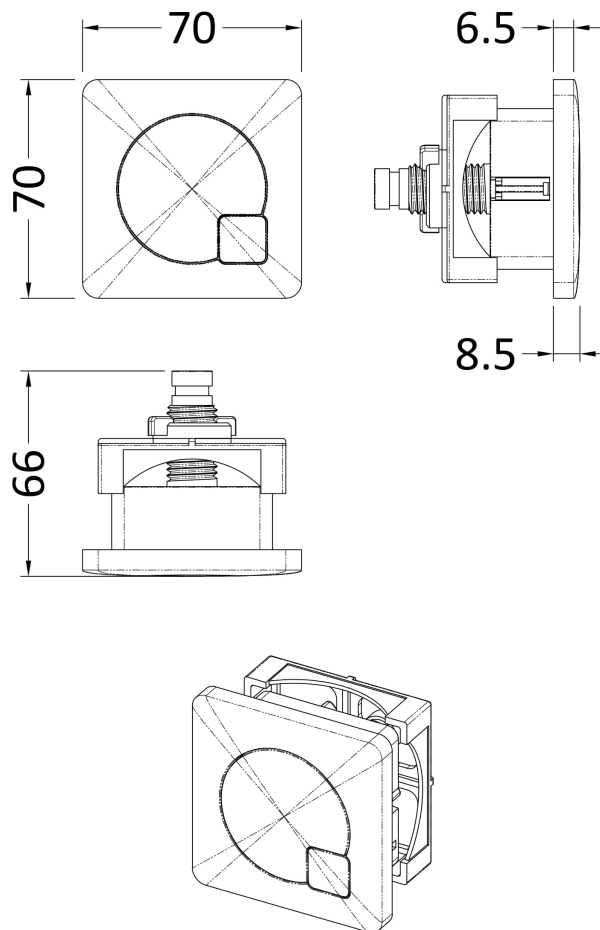

Sales Code: XTY8M02B

Description: Dual Flush Cistern & Square Push Button

Packaging Details

Barcode: 5056462647722

Sales Code: MDPB02

Description: Square Dual Flush Push Button

Product Dimensions

Length (mm):	
Width (mm):	70
Height (mm):	70
Depth (mm):	99
Nett Weight (kg):	0.2

Packaging Dimensions

Height (mm):	80
Width (mm):	155
Depth (mm):	80
Gross Weight (kg):	0.2

Packaging Data

Box Colour:	White Cardboard Box
Box Qty:	1
Label Size:	100 x 50
Label Colour:	White Label
Label Qty:	1

Outer Box Dimensions (If Applicable)

Height (mm):	
Width (mm):	
Length (mm):	
Depth (mm):	
Gross Weight (kg):	
Barcode:	5056211893165

Product Details

Country of Origin:	China
Fitting Instruction:	No
CE & UKCA:	
Product Material:	ABS
Heating Element Wattage:	Not Applicable
Colour/Finish:	Black
Product Diameter:	
Connection Size:	N/A

Sales Code: XTY008B

Description: Concealed Cistern Bottom Inlet

Product Dimensions

Length (mm):	
Width (mm):	340
Height (mm):	296
Depth (mm):	142
Nett Weight (kg):	1.6

Packaging Dimensions

Height (mm):	306
Width (mm):	152
Depth (mm):	350
Gross Weight (kg):	1.7