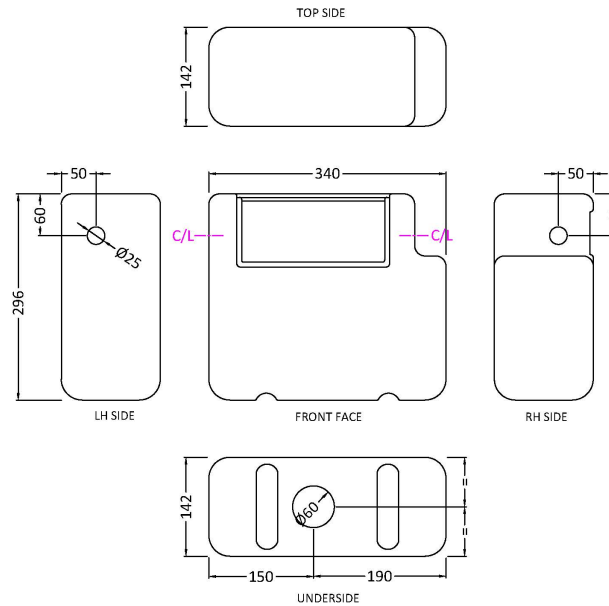

Sales Code: XTY8M02

Description: Dual Flush Cistern & Square Push Button

Packaging Details

Barcode: 5056211891901

Sales Code: XTY008

Description: Dual Flush Universal Concealed Cistern

Product Dimensions

Length (mm):	
Width (mm):	340
Height (mm):	296
Depth (mm):	142
Nett Weight (kg):	1.6

Packaging Dimensions

Height (mm):	306
Width (mm):	152
Depth (mm):	350
Gross Weight (kg):	1.7

Packaging Data

Box Colour:	Brown Cardboard Box
Box Qty:	1
Label Size:	100 x 50
Label Colour:	White Label
Label Qty:	2

Outer Box Dimensions (If Applicable)

Height (mm):	
Width (mm):	
Length (mm):	
Depth (mm):	
Gross Weight (kg):	
Barcode:	5055275826683

Product Details

Country of Origin:	China
Fitting Instruction:	No
CE & UKCA:	
Product Material:	Hd Polyethylene
Heating Element Wattage:	Not Applicable
Colour/Finish:	White
Product Diameter:	Not Applicable
Connection Size:	1/2" Bsp

Sales Code: MDPB02

Description: Square Dual Flush Push Button

Product Dimensions

Length (mm):	
Width (mm):	70
Height (mm):	70
Depth (mm):	99
Nett Weight (kg):	0.2

Packaging Dimensions

Height (mm):	80
Width (mm):	155
Depth (mm):	80
Gross Weight (kg):	0.2