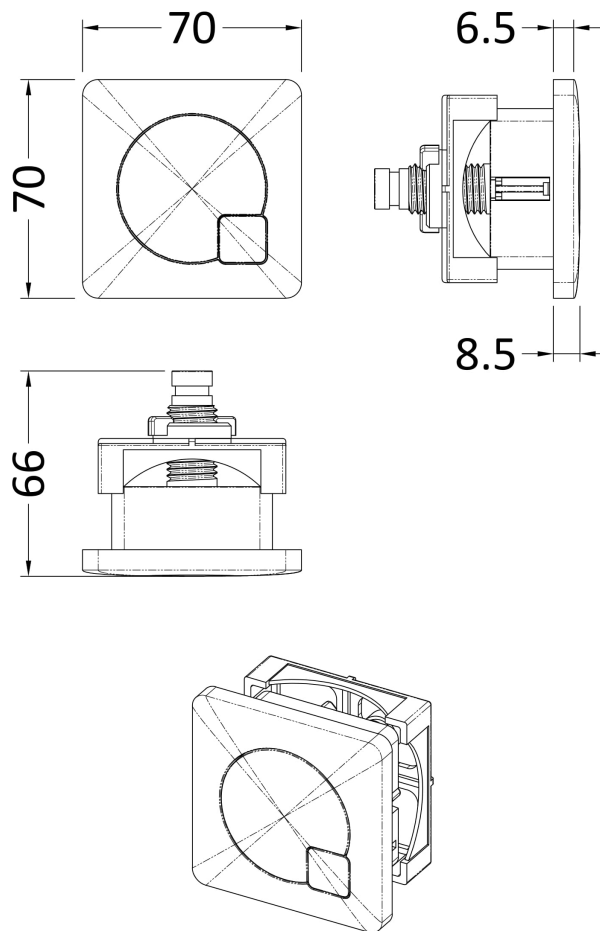

Sales Code: XTY8M02

Description: Dual Flush Cistern & Square Push Button

Packaging Details

Barcode: 5056211891901

Sales Code: XTY008

Description: Dual Flush Universal Concealed Cistern

Product Dimensions

Length (mm):	
Width (mm):	340
Height (mm):	296
Depth (mm):	142
Nett Weight (kg):	1.6

Packaging Dimensions

Height (mm):	306
Width (mm):	152
Depth (mm):	350
Gross Weight (kg):	1.7

Packaging Data

Box Colour:	Brown Cardboard Box
Box Qty:	1
Label Size:	100 x 50
Label Colour:	White Label
Label Qty:	2

Outer Box Dimensions (If Applicable)

Height (mm):	
Width (mm):	
Length (mm):	
Depth (mm):	
Gross Weight (kg):	
Barcode:	5055275826683

Product Details

Country of Origin:	China
Fitting Instruction:	No
CE & UKCA:	
Product Material:	Hd Polyethylene
Heating Element Wattage:	Not Applicable
Colour/Finish:	White
Product Diameter:	Not Applicable
Connection Size:	1/2" Bsp

Sales Code: MDPB02

Description: Square Dual Flush Push Button

Product Dimensions

Length (mm):	
Width (mm):	70
Height (mm):	70
Depth (mm):	99
Nett Weight (kg):	0.2

Packaging Dimensions

Height (mm):	80
Width (mm):	155
Depth (mm):	80
Gross Weight (kg):	0.2