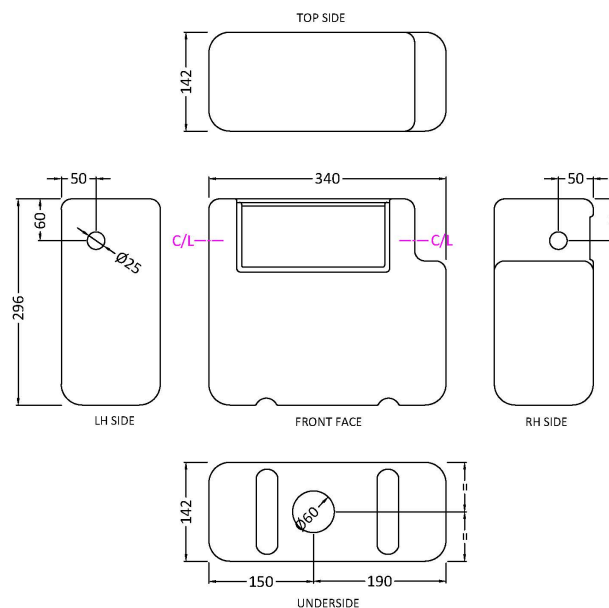

Sales Code: XTY8M03

Description: Dual Flush Cistern & Square Push Button

Packaging Details

Barcode: 5056211891895

Sales Code: XTY008

Description: Dual Flush Universal Concealed Cistern

Product Dimensions

Length (mm):	
Width (mm):	340
Height (mm):	296
Depth (mm):	142
Nett Weight (kg):	1.6

Packaging Dimensions

Height (mm):	306
Width (mm):	152
Depth (mm):	350
Gross Weight (kg):	1.7

Packaging Data

Box Colour:	Brown Cardboard Box
Box Qty:	1
Label Size:	100 x 50
Label Colour:	White Label
Label Qty:	2

Outer Box Dimensions (If Applicable)

Height (mm):	
Width (mm):	
Length (mm):	
Depth (mm):	
Gross Weight (kg):	
Barcode:	5055275826683

Product Details

Country of Origin:	China
Fitting Instruction:	No
CE & UKCA:	
Product Material:	Hd Polyethylene
Heating Element Wattage:	Not Applicable
Colour/Finish:	White
Product Diameter:	Not Applicable
Connection Size:	1/2" Bsp

Sales Code: MDPB03

Description: Square Dual Flush Push Button

Product Dimensions

Length (mm):	
Width (mm):	70
Height (mm):	70
Depth (mm):	99
Nett Weight (kg):	0.2

Packaging Dimensions

Height (mm):	80
Width (mm):	155
Depth (mm):	80
Gross Weight (kg):	0.2