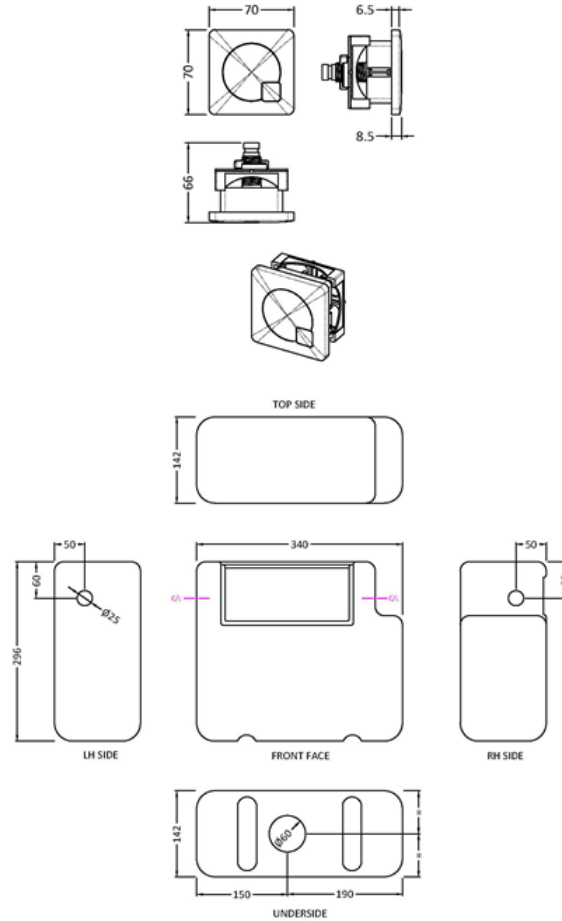

Sales Code: XTY8M03

Description: Dual Flush Cistern & Square Push Button

Packaging Details

Barcode: 5056211891895