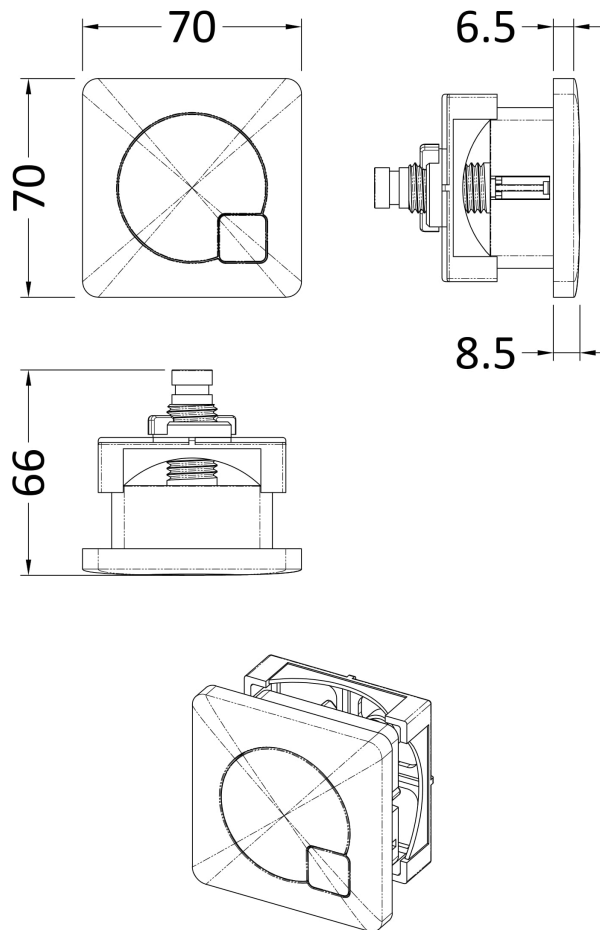

Sales Code: XTY8M03

Description: Dual Flush Cistern & Square Push Button

Packaging Details

Barcode: 5056211891895

Sales Code: XTY008

Description: Dual Flush Universal Concealed Cistern

Product Dimensions

Length (mm):	
Width (mm):	340
Height (mm):	296
Depth (mm):	142
Nett Weight (kg):	1.6

Packaging Dimensions

Height (mm):	306
Width (mm):	152
Depth (mm):	350
Gross Weight (kg):	1.7

Packaging Data

Box Colour:	Brown Cardboard Box
Box Qty:	1
Label Size:	100 x 50
Label Colour:	White Label
Label Qty:	2

Outer Box Dimensions (If Applicable)

Height (mm):	
Width (mm):	
Length (mm):	
Depth (mm):	
Gross Weight (kg):	
Barcode:	5055275826683

Product Details

Country of Origin:	China
Fitting Instruction:	No
CE & UKCA:	
Product Material:	Hd Polyethylene
Heating Element Wattage:	Not Applicable
Colour/Finish:	White
Product Diameter:	Not Applicable
Connection Size:	1/2" Bsp

Sales Code: MDPB03

Description: Square Dual Flush Push Button

Product Dimensions

Length (mm):	
Width (mm):	70
Height (mm):	70
Depth (mm):	99
Nett Weight (kg):	0.2

Packaging Dimensions

Height (mm):	80
Width (mm):	155
Depth (mm):	80
Gross Weight (kg):	0.2