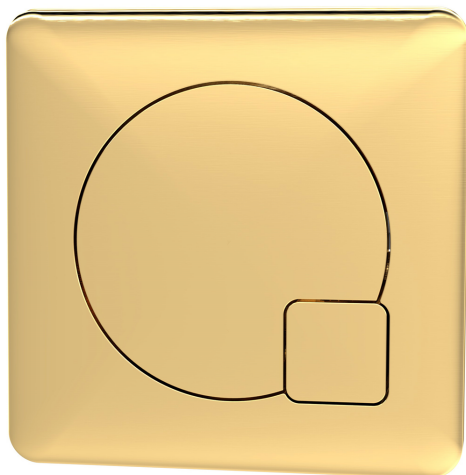

Sales Code: XTY8M03

Description: Dual Flush Cistern & Square Push Button

Packaging Details

Barcode: 5056211891895

Sales Code: XTY008

Description: Dual Flush Universal Concealed Cistern

Product Dimensions

Length (mm):	
Width (mm):	340
Height (mm):	296
Depth (mm):	142
Nett Weight (kg):	1.6

Packaging Dimensions

Height (mm):	306
Width (mm):	152
Depth (mm):	350
Gross Weight (kg):	1.7

Packaging Data

Box Colour:	Brown Cardboard Box
Box Qty:	1
Label Size:	100 x 50
Label Colour:	White Label
Label Qty:	2

Outer Box Dimensions (If Applicable)

Height (mm):	
Width (mm):	
Length (mm):	
Depth (mm):	
Gross Weight (kg):	
Barcode:	5055275826683

Product Details

Country of Origin:	China
Fitting Instruction:	No
CE & UKCA:	
Product Material:	Hd Polyethylene
Heating Element Wattage:	Not Applicable
Colour/Finish:	White
Product Diameter:	Not Applicable
Connection Size:	1/2" Bsp

Sales Code: MDPB03

Description: Square Dual Flush Push Button

Product Dimensions

Length (mm):	
Width (mm):	70
Height (mm):	70
Depth (mm):	99
Nett Weight (kg):	0.2

Packaging Dimensions

Height (mm):	80
Width (mm):	155
Depth (mm):	80
Gross Weight (kg):	0.2