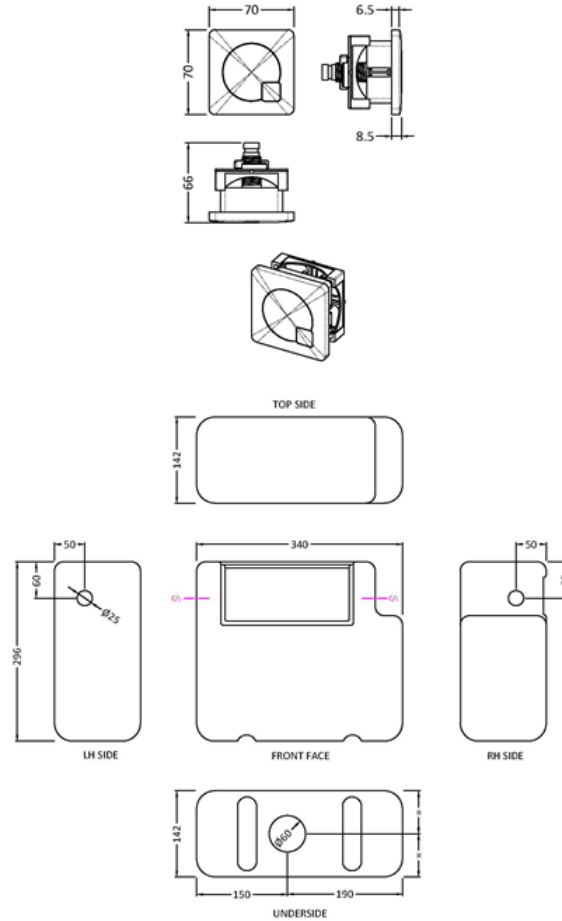

Sales Code: XTY8M03

Description: Dual Flush Cistern & Square Push Button

Packaging Details

Barcode: 5056211891895

Sales Code: XTY008

Description: Dual Flush Universal Concealed Cistern

Product Dimensions

Length (mm):	
Width (mm):	340
Height (mm):	296
Depth (mm):	142
Nett Weight (kg):	1.6

Packaging Dimensions

Height (mm):	306
Width (mm):	152
Depth (mm):	350
Gross Weight (kg):	1.7

Packaging Data

Box Colour:	Brown Cardboard Box
Box Qty:	1
Label Size:	100 x 50
Label Colour:	White Label
Label Qty:	2

Outer Box Dimensions (If Applicable)

Height (mm):	
Width (mm):	
Length (mm):	
Depth (mm):	
Gross Weight (kg):	
Barcode:	5055275826683

Product Details

Country of Origin:	China
Fitting Instruction:	No
CE & UKCA:	
Product Material:	Hd Polyethylene
Heating Element Wattage:	Not Applicable
Colour/Finish:	White
Product Diameter:	Not Applicable
Connection Size:	1/2" Bsp

Sales Code: MDPB03

Description: Square Dual Flush Push Button

Product Dimensions

Length (mm):	
Width (mm):	70
Height (mm):	70
Depth (mm):	99
Nett Weight (kg):	0.2

Packaging Dimensions

Height (mm):	80
Width (mm):	155
Depth (mm):	80
Gross Weight (kg):	0.2