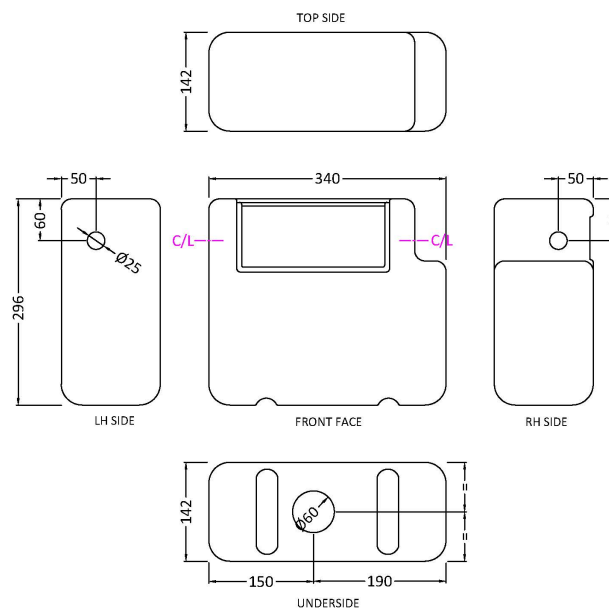

### Product Dimensions

Length (mm):	
Width (mm):	340
Height (mm):	296
Depth (mm):	142
Nett Weight (kg):	1.6

### Packaging Dimensions

Height (mm):	306
Width (mm):	152
Depth (mm):	350
Gross Weight (kg):	1.7

### Product Dimensions

Length (mm):	
Width (mm):	70
Height (mm):	70
Depth (mm):	99
Nett Weight (kg):	0.2

### Packaging Dimensions

Height (mm):	80
Width (mm):	155
Depth (mm):	80
Gross Weight (kg):	0.2