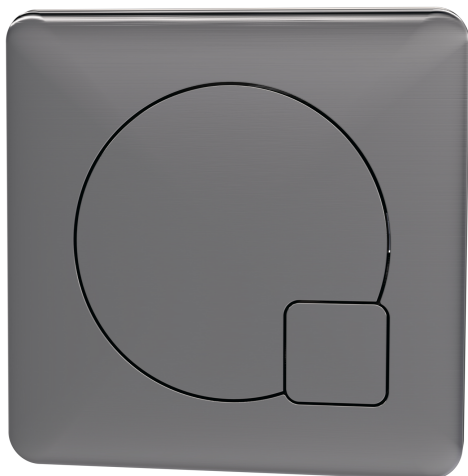

Sales Code: XTY8M04B

Description: Dual Flush Cistern & Square Push Button

### Packaging Details

Barcode: 5056462679754

**Sales Code:** XTY008B

**Description:** Concealed Cistern Bottom Inlet

**Product Dimensions**

Length (mm):	
Width (mm):	340
Height (mm):	296
Depth (mm):	142
Nett Weight (kg):	1.6

**Outer Box Dimensions (If Applicable)**

Height (mm):	
Width (mm):	
Length (mm):	
Depth (mm):	
Gross Weight (kg):	
Barcode:	5056462638850

**Product Details**

Country of Origin:	China
Fitting Instruction:	No
CE & UKCA:	
Product Material:	Hd Polyethylene
Heating Element Wattage:	Not Applicable
Colour/Finish:	White
Product Diameter:	Not Applicable
Connection Size:	1/2" Bsp

Sales Code: MDPB07

Description: Square Dual Flush Push Button