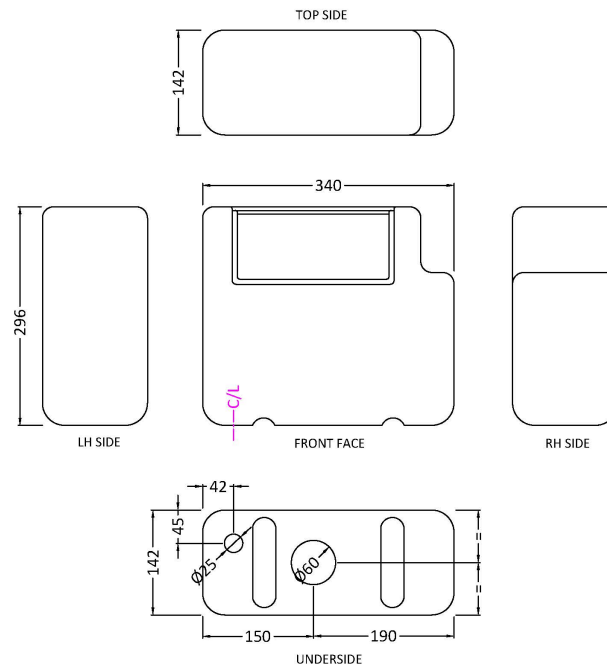

### Packaging Details

Barcode: 5056462679754

**Sales Code:** XTY008B

**Description:** Concealed Cistern Bottom Inlet

**Product Dimensions**

Length (mm):	
Width (mm):	340
Height (mm):	296
Depth (mm):	142
Nett Weight (kg):	1.6

**Packaging Dimensions**

Height (mm):	306
Width (mm):	152
Depth (mm):	350
Gross Weight (kg):	1.7

**Packaging Data**

Box Colour:	Brown Cardboard Box
Box Qty:	1
Label Size:	100 x 50
Label Colour:	White Label
Label Qty:	2

**Outer Box Dimensions (If Applicable)**

Height (mm):	
Width (mm):	
Length (mm):	
Depth (mm):	
Gross Weight (kg):	
Barcode:	5056462638850

**Product Details**

Country of Origin:	China
Fitting Instruction:	No
CE & UKCA:	
Product Material:	Hd Polyethylene
Heating Element Wattage:	Not Applicable
Colour/Finish:	White
Product Diameter:	Not Applicable
Connection Size:	1/2" Bsp

### Product Dimensions

Length (mm):	
Width (mm):	70
Height (mm):	70
Depth (mm):	99
Nett Weight (kg):	0.2