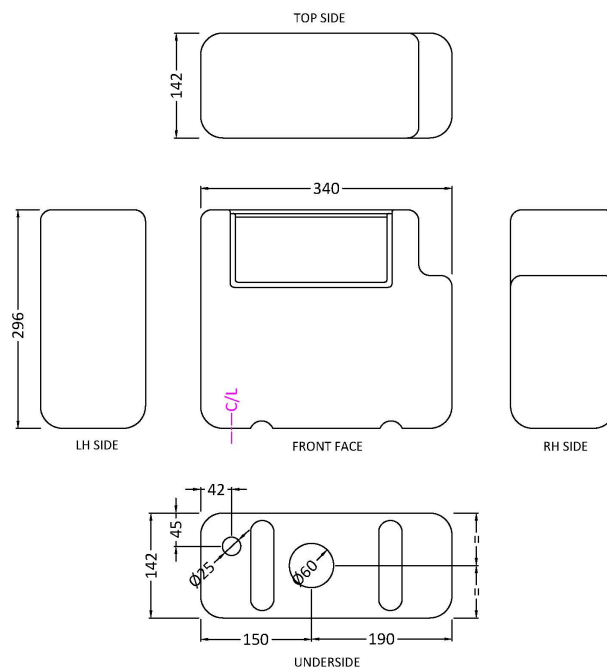

Sales Code: XTY8M04B

Description: Dual Flush Cistern & Square Push Button

Packaging Details

Barcode: 5056462679754

Sales Code: XTY008B

Description: Concealed Cistern Bottom Inlet

Product Dimensions

Length (mm):	
Width (mm):	340
Height (mm):	296
Depth (mm):	142
Nett Weight (kg):	1.6

Packaging Dimensions

Height (mm):	306
Width (mm):	152
Depth (mm):	350
Gross Weight (kg):	1.7

Packaging Data

Box Colour:	Brown Cardboard Box
Box Qty:	1
Label Size:	100 x 50
Label Colour:	White Label
Label Qty:	2

Outer Box Dimensions (If Applicable)

Height (mm):	
Width (mm):	
Length (mm):	
Depth (mm):	
Gross Weight (kg):	
Barcode:	5056462638850

Product Details

Country of Origin:	China
Fitting Instruction:	No
CE & UKCA:	
Product Material:	Hd Polyethylene
Heating Element Wattage:	Not Applicable
Colour/Finish:	White
Product Diameter:	Not Applicable
Connection Size:	1/2" Bsp

Sales Code: MDPB07

Description: Square Dual Flush Push Button

Product Dimensions

Length (mm):	
Width (mm):	70
Height (mm):	70
Depth (mm):	99
Nett Weight (kg):	0.2

Packaging Dimensions

Height (mm):	50
Width (mm):	155
Depth (mm):	80
Gross Weight (kg):	0.2