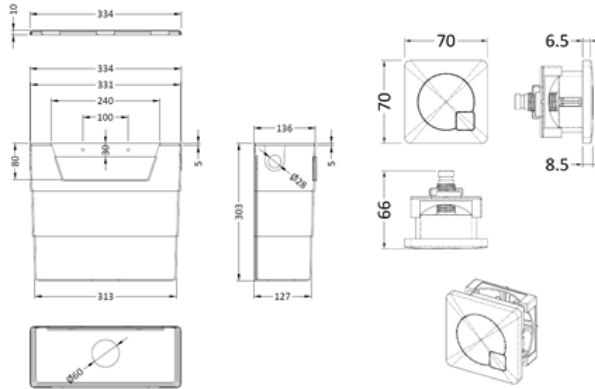

### Packaging Details

Barcode: 5056462679754

**Sales Code:** XTY008B

**Description:** Concealed Cistern Bottom Inlet

**Product Dimensions**

Length (mm):	
Width (mm):	340
Height (mm):	296
Depth (mm):	142
Nett Weight (kg):	1.6

**Packaging Dimensions**

Height (mm):	306
Width (mm):	152
Depth (mm):	350
Gross Weight (kg):	1.7

**Packaging Data**

Box Colour:	Brown Cardboard Box
Box Qty:	1
Label Size:	100 x 50
Label Colour:	White Label
Label Qty:	2

**Outer Box Dimensions (If Applicable)**

Height (mm):	
Width (mm):	
Length (mm):	
Depth (mm):	
Gross Weight (kg):	
Barcode:	5056462638850

**Product Details**

Country of Origin:	China
Fitting Instruction:	No
CE & UKCA:	
Product Material:	Hd Polyethylene
Heating Element Wattage:	Not Applicable
Colour/Finish:	White
Product Diameter:	Not Applicable
Connection Size:	1/2" Bsp

### Product Dimensions

Length (mm):	
Width (mm):	70
Height (mm):	70
Depth (mm):	99
Nett Weight (kg):	0.2