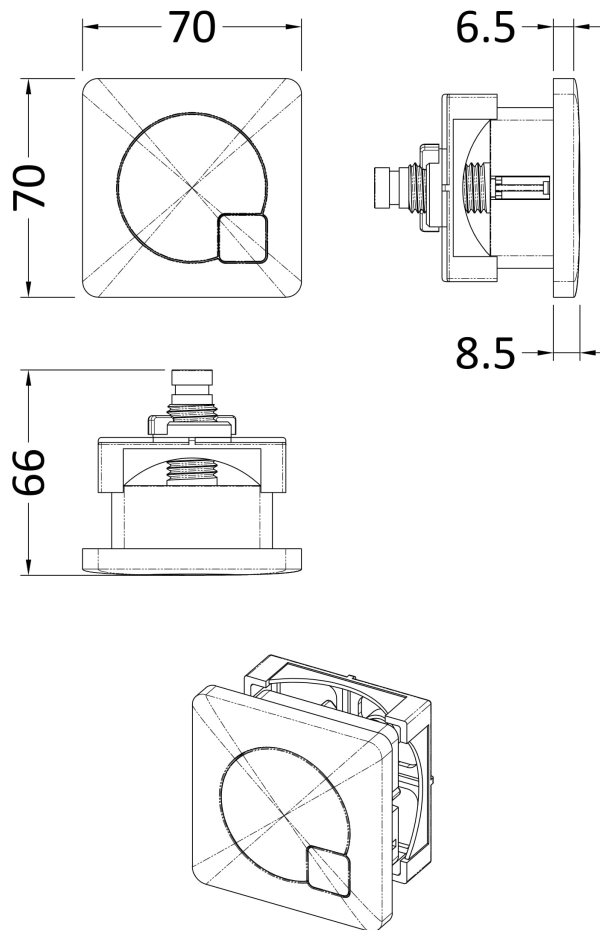

### Packaging Details

Barcode: 5056462679754

**Sales Code:** XTY008B

**Description:** Concealed Cistern Bottom Inlet

**Product Dimensions**

Length (mm):	
Width (mm):	340
Height (mm):	296
Depth (mm):	142
Nett Weight (kg):	1.6

**Packaging Dimensions**

Height (mm):	306
Width (mm):	152
Depth (mm):	350
Gross Weight (kg):	1.7

**Packaging Data**

Box Colour:	Brown Cardboard Box
Box Qty:	1
Label Size:	100 x 50
Label Colour:	White Label
Label Qty:	2

**Outer Box Dimensions (If Applicable)**

Height (mm):	
Width (mm):	
Length (mm):	
Depth (mm):	
Gross Weight (kg):	
Barcode:	5056462638850

**Product Details**

Country of Origin:	China
Fitting Instruction:	No
CE & UKCA:	
Product Material:	Hd Polyethylene
Heating Element Wattage:	Not Applicable
Colour/Finish:	White
Product Diameter:	Not Applicable
Connection Size:	1/2" Bsp

### Product Dimensions

Length (mm):	
Width (mm):	70
Height (mm):	70
Depth (mm):	99
Nett Weight (kg):	0.2