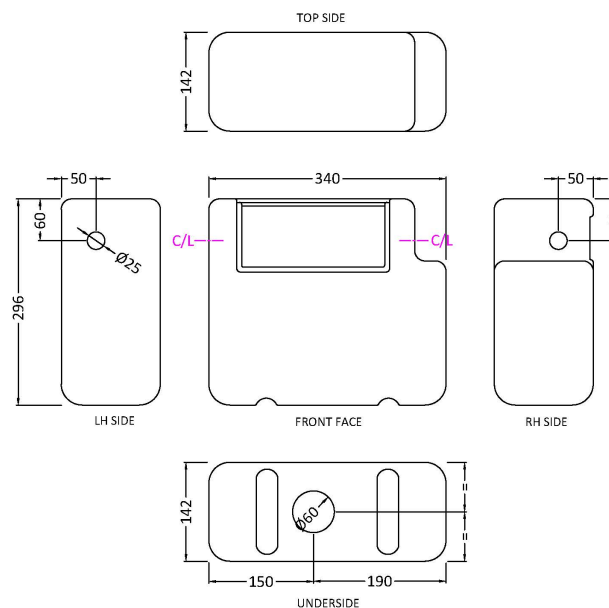

Sales Code: XTY8M04

Description: Dual Flush Cistern & Square Push Button

Packaging Details

Barcode: 5056462679747

Sales Code: XTY008

Description: Dual Flush Universal Concealed Cistern

Product Dimensions

Length (mm):	
Width (mm):	340
Height (mm):	296
Depth (mm):	142
Nett Weight (kg):	1.6

Packaging Dimensions

Height (mm):	306
Width (mm):	152
Depth (mm):	350
Gross Weight (kg):	1.7

Packaging Data

Box Colour:	Brown Cardboard Box
Box Qty:	1
Label Size:	100 x 50
Label Colour:	White Label
Label Qty:	2

Outer Box Dimensions (If Applicable)

Height (mm):	
Width (mm):	
Length (mm):	
Depth (mm):	
Gross Weight (kg):	
Barcode:	5055275826683

Product Details

Country of Origin:	China
Fitting Instruction:	No
CE & UKCA:	
Product Material:	Hd Polyethylene
Heating Element Wattage:	Not Applicable
Colour/Finish:	White
Product Diameter:	Not Applicable
Connection Size:	1/2" Bsp

Sales Code: MDPB07

Description: Square Dual Flush Push Button

Product Dimensions

Length (mm):	
Width (mm):	70
Height (mm):	70
Depth (mm):	99
Nett Weight (kg):	0.2

Packaging Dimensions

Height (mm):	50
Width (mm):	155
Depth (mm):	80
Gross Weight (kg):	0.2