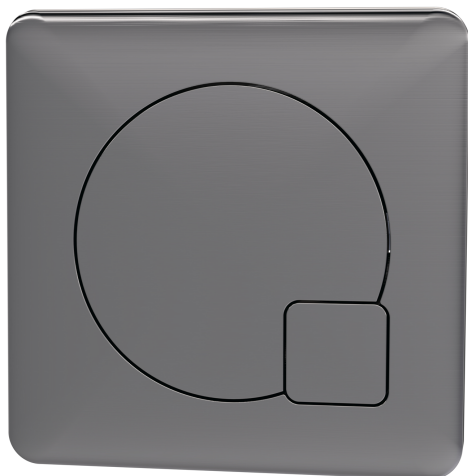

Sales Code: XTY8M04

Description: Dual Flush Cistern & Square Push Button

Packaging Details

Barcode: 5056462679747

Sales Code: XTY008

Description: Dual Flush Universal Concealed Cistern

Product Dimensions

Length (mm):	
Width (mm):	340
Height (mm):	296
Depth (mm):	142
Nett Weight (kg):	1.6

Outer Box Dimensions (If Applicable)

Height (mm):	
Width (mm):	
Length (mm):	
Depth (mm):	
Gross Weight (kg):	
Barcode:	5055275826683

Product Details

Country of Origin:	China
Fitting Instruction:	No
CE & UKCA:	
Product Material:	Hd Polyethylene
Heating Element Wattage:	Not Applicable
Colour/Finish:	White
Product Diameter:	Not Applicable
Connection Size:	1/2" Bsp

Sales Code: MDPB07

Description: Square Dual Flush Push Button

Product Dimensions

Length (mm):	
Width (mm):	70
Height (mm):	70
Depth (mm):	99
Nett Weight (kg):	0.2

Packaging Dimensions

Height (mm):	50
Width (mm):	155
Depth (mm):	80
Gross Weight (kg):	0.2