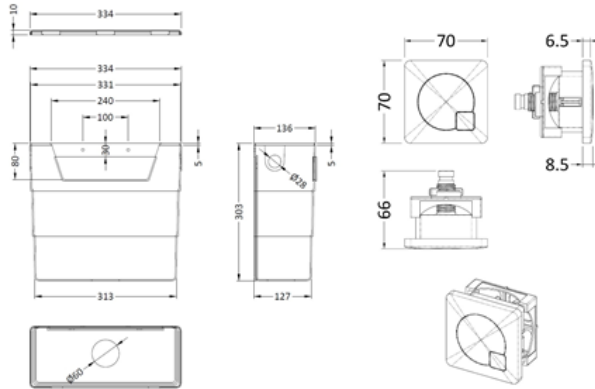

Sales Code: XTY8M04

Description: Dual Flush Cistern & Square Push Button

Packaging Details

Barcode: 5056462679747

Sales Code: XTY008

Description: Dual Flush Universal Concealed Cistern

Product Dimensions

Length (mm):	
Width (mm):	340
Height (mm):	296
Depth (mm):	142
Nett Weight (kg):	1.6

Packaging Dimensions

Height (mm):	306
Width (mm):	152
Depth (mm):	350
Gross Weight (kg):	1.7

Packaging Data

Box Colour:	Brown Cardboard Box
Box Qty:	1
Label Size:	100 x 50
Label Colour:	White Label
Label Qty:	2

Outer Box Dimensions (If Applicable)

Height (mm):	
Width (mm):	
Length (mm):	
Depth (mm):	
Gross Weight (kg):	
Barcode:	5055275826683

Product Details

Country of Origin:	China
Fitting Instruction:	No
CE & UKCA:	
Product Material:	Hd Polyethylene
Heating Element Wattage:	Not Applicable
Colour/Finish:	White
Product Diameter:	Not Applicable
Connection Size:	1/2" Bsp

Sales Code: MDPB07

Description: Square Dual Flush Push Button

Product Dimensions

Length (mm):	
Width (mm):	70
Height (mm):	70
Depth (mm):	99
Nett Weight (kg):	0.2

Packaging Dimensions

Height (mm):	50
Width (mm):	155
Depth (mm):	80
Gross Weight (kg):	0.2