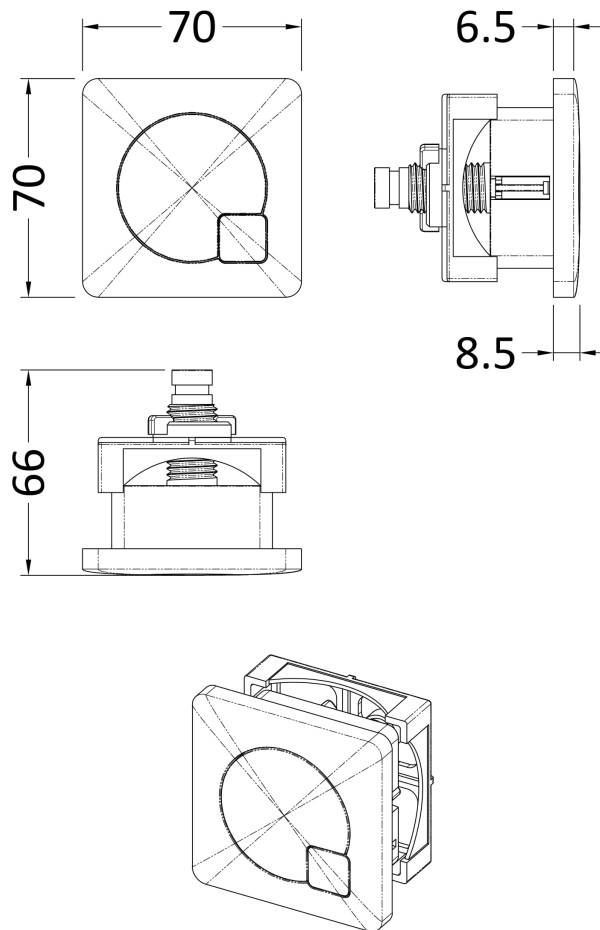

Sales Code: XTY8M04

Description: Dual Flush Cistern & Square Push Button

Packaging Details

Barcode: 5056462679747

Sales Code: XTY008

Description: Dual Flush Universal Concealed Cistern

Product Dimensions

Length (mm):	
Width (mm):	340
Height (mm):	296
Depth (mm):	142
Nett Weight (kg):	1.6

Packaging Dimensions

Height (mm):	306
Width (mm):	152
Depth (mm):	350
Gross Weight (kg):	1.7

Packaging Data

Box Colour:	Brown Cardboard Box
Box Qty:	1
Label Size:	100 x 50
Label Colour:	White Label
Label Qty:	2

Outer Box Dimensions (If Applicable)

Height (mm):	
Width (mm):	
Length (mm):	
Depth (mm):	
Gross Weight (kg):	
Barcode:	5055275826683

Product Details

Country of Origin:	China
Fitting Instruction:	No
CE & UKCA:	
Product Material:	Hd Polyethylene
Heating Element Wattage:	Not Applicable
Colour/Finish:	White
Product Diameter:	Not Applicable
Connection Size:	1/2" Bsp

Sales Code: MDPB07

Description: Square Dual Flush Push Button

Product Dimensions

Length (mm):	
Width (mm):	70
Height (mm):	70
Depth (mm):	99
Nett Weight (kg):	0.2

Packaging Dimensions

Height (mm):	50
Width (mm):	155
Depth (mm):	80
Gross Weight (kg):	0.2