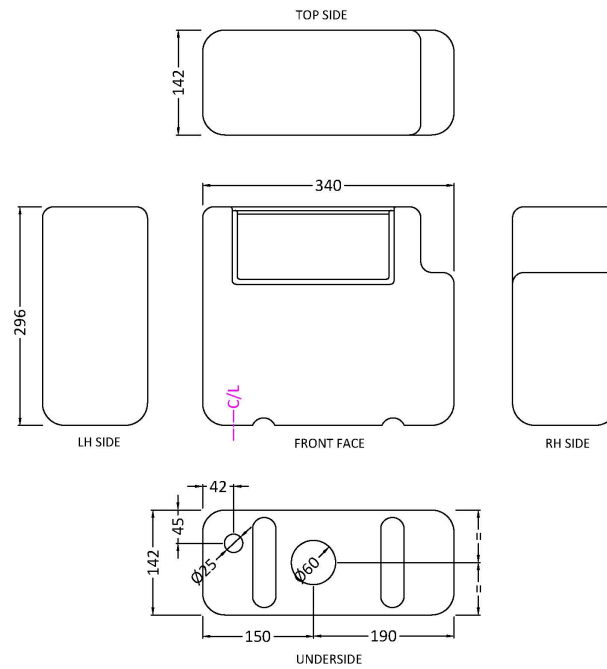

Packaging Dimensions

Height (mm):	50
Width (mm):	155
Depth (mm):	80
Gross Weight (kg):	0.2

Packaging Data

Box Colour:	White Cardboard Box
Box Qty:	1
Label Size:	100 x 50
Label Colour:	White Label
Label Qty:	1

Outer Box Dimensions (If Applicable)

Height (mm):	
Width (mm):	
Length (mm):	
Depth (mm):	
Gross Weight (kg):	
Barcode:	5056211815563

Product Details

Country of Origin:	United Kingdom
Fitting Instruction:	No
CE & UKCA:	
Product Material:	ABS
Heating Element Wattage:	Not Applicable
Colour/Finish:	Chrome
Product Diameter:	72 mm
Connection Size:	N/A

Sales Code: XTY008B

Description: Concealed Cistern Bottom Inlet

Product Dimensions

Length (mm):	
Width (mm):	340
Height (mm):	296
Depth (mm):	142
Nett Weight (kg):	1.6

Packaging Dimensions

Height (mm):	306
Width (mm):	152
Depth (mm):	350
Gross Weight (kg):	1.7

Packaging Data

Box Colour:	Brown Cardboard Box
Box Qty:	1
Label Size:	100 x 50
Label Colour:	White Label
Label Qty:	2

Outer Box Dimensions (If Applicable)

Height (mm):	
Width (mm):	
Length (mm):	
Depth (mm):	
Gross Weight (kg):	
Barcode:	5056462638850