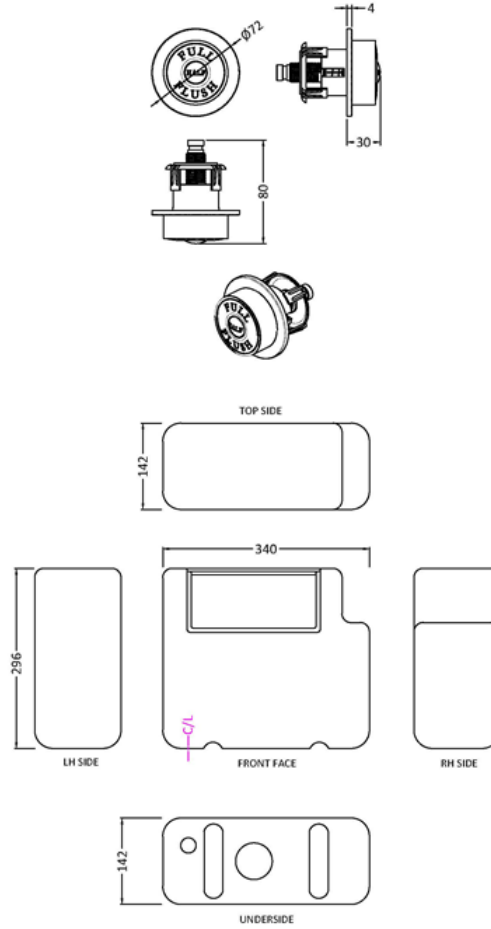

Sales Code: XTY8T01B

Description: Dual Flush Cistern & Trad Push Button

Packaging Details

Barcode: 5056462647746

Sales Code: TDPB01

Description: Traditional Dual Flush Push Button

Product Dimensions

Length (mm):	
Width (mm):	72
Height (mm):	72
Depth (mm):	85
Nett Weight (kg):	0.2

Packaging Dimensions

Height (mm):	50
Width (mm):	155
Depth (mm):	80
Gross Weight (kg):	0.2

Packaging Data

Box Colour:	White Cardboard Box
Box Qty:	1
Label Size:	100 x 50
Label Colour:	White Label
Label Qty:	1

Outer Box Dimensions (If Applicable)

Height (mm):	
Width (mm):	
Length (mm):	
Depth (mm):	
Gross Weight (kg):	
Barcode:	5056211815563

Product Details

Country of Origin:	United Kingdom
Fitting Instruction:	No
CE & UKCA:	
Product Material:	ABS
Heating Element Wattage:	Not Applicable
Colour/Finish:	Chrome
Product Diameter:	72 mm
Connection Size:	N/A

Sales Code: XTY008B

Description: Concealed Cistern Bottom Inlet

Product Dimensions

Length (mm):	
Width (mm):	340
Height (mm):	296
Depth (mm):	142
Nett Weight (kg):	1.6

Packaging Dimensions

Height (mm):	306
Width (mm):	152
Depth (mm):	350
Gross Weight (kg):	1.7