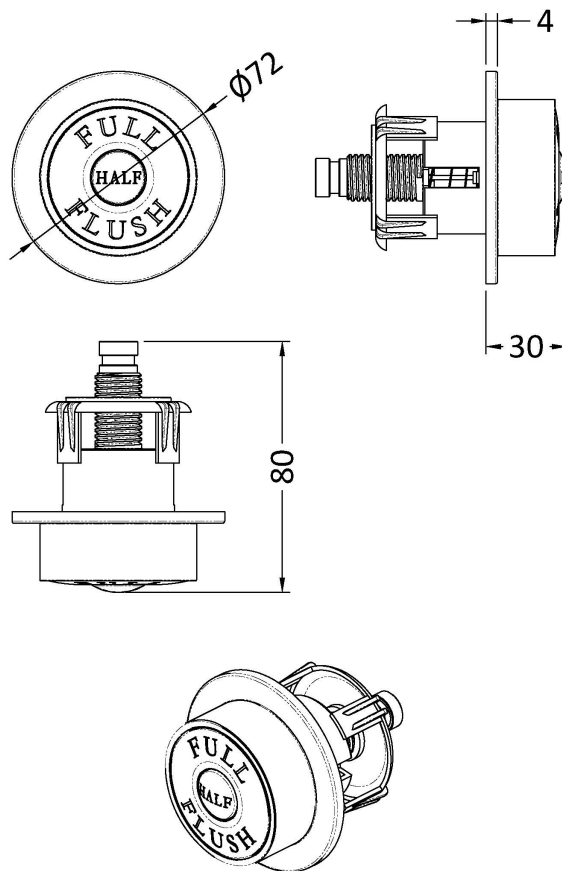

Sales Code: XTY8T01B

Description: Dual Flush Cistern & Trad Push Button

Packaging Details

Barcode: 5056462647746

Sales Code: TDPB01

Description: Traditional Dual Flush Push Button

Product Dimensions

Length (mm):	
Width (mm):	72
Height (mm):	72
Depth (mm):	85
Nett Weight (kg):	0.2

Outer Box Dimensions (If Applicable)

Height (mm):	
Width (mm):	
Length (mm):	
Depth (mm):	
Gross Weight (kg):	
Barcode:	5056211815563

Product Details

Country of Origin:	United Kingdom
Fitting Instruction:	No
CE & UKCA:	
Product Material:	ABS
Heating Element Wattage:	Not Applicable
Colour/Finish:	Chrome
Product Diameter:	72 mm
Connection Size:	N/A

Sales Code: XTY008B

Description: Concealed Cistern Bottom Inlet

Product Dimensions

Length (mm):	
Width (mm):	340
Height (mm):	296
Depth (mm):	142
Nett Weight (kg):	1.6

Packaging Dimensions

Height (mm):	306
Width (mm):	152
Depth (mm):	350
Gross Weight (kg):	1.7

Product Details

Country of Origin:	China
Fitting Instruction:	No
CE & UKCA:	
Product Material:	Hd Polyethylene
Heating Element Wattage:	Not Applicable
Colour/Finish:	White
Product Diameter:	Not Applicable
Connection Size:	1/2" Bsp