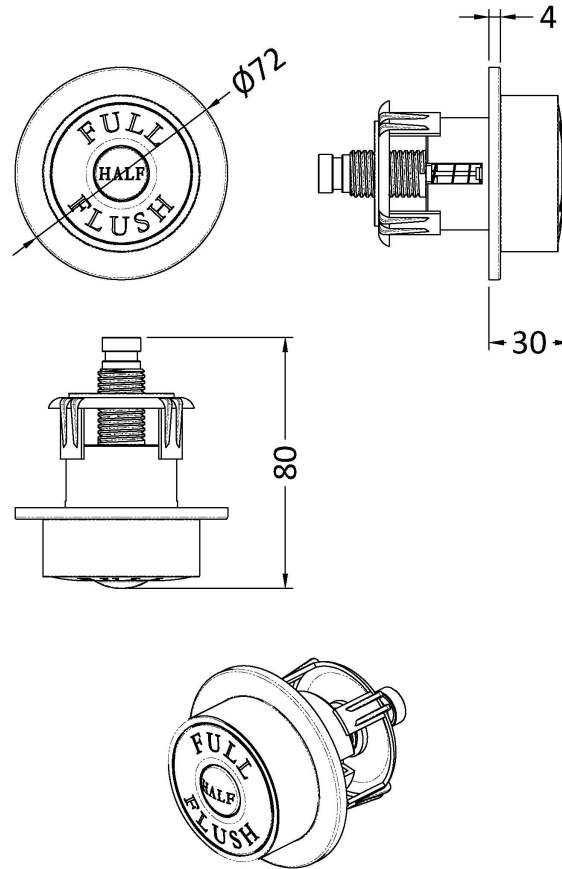

### Outer Box Dimensions (If Applicable)

Height (mm):	
Width (mm):	
Length (mm):	
Depth (mm):	
Gross Weight (kg):	
Barcode:	5055275826683

### Product Details

Country of Origin:	China
Fitting Instruction:	No
CE & UKCA:	
Product Material:	Hd Polyethylene
Heating Element Wattage:	Not Applicable
Colour/Finish:	White
Product Diameter:	Not Applicable
Connection Size:	1/2" Bsp

### Product Dimensions

Length (mm):	
Width (mm):	72
Height (mm):	72
Depth (mm):	85
Nett Weight (kg):	0.2

### Product Details

Country of Origin:	United Kingdom
Fitting Instruction:	No
CE & UKCA:	
Product Material:	ABS
Heating Element Wattage:	Not Applicable
Colour/Finish:	Chrome
Product Diameter:	72 mm
Connection Size:	N/A