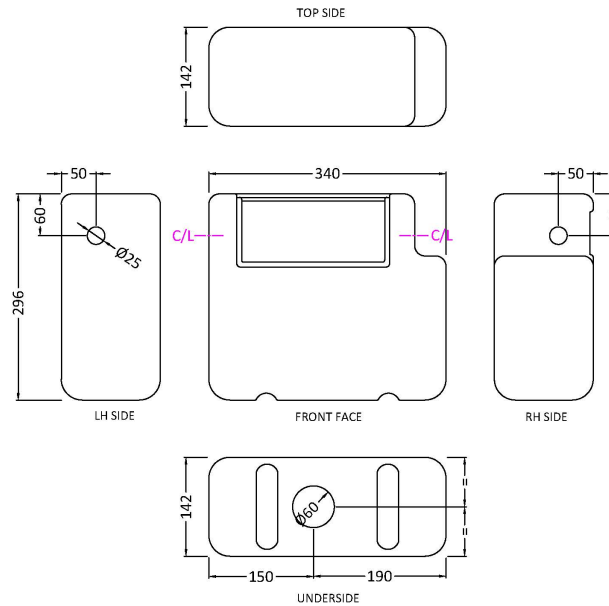

### Product Dimensions

Length (mm):	
Width (mm):	340
Height (mm):	296
Depth (mm):	142
Nett Weight (kg):	1.6

### Packaging Dimensions

Height (mm):	306
Width (mm):	152
Depth (mm):	350
Gross Weight (kg):	1.7

### Product Dimensions

Length (mm):	
Width (mm):	72
Height (mm):	72
Depth (mm):	85
Nett Weight (kg):	0.2

### Packaging Dimensions

Height (mm):	50
Width (mm):	155
Depth (mm):	80
Gross Weight (kg):	0.2