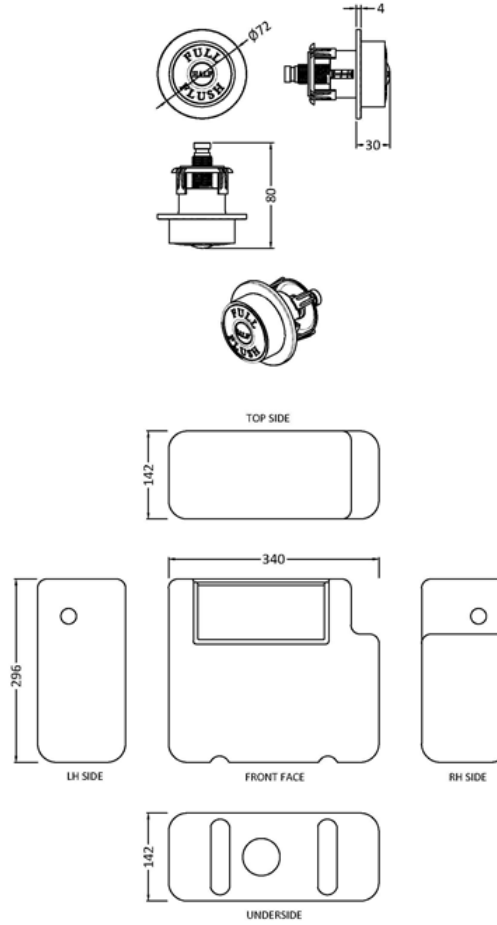

Sales Code: XTY8T01

Description: Dual Flush Cistern & Trad Push Button

Packaging Details

Barcode: 5056211891888