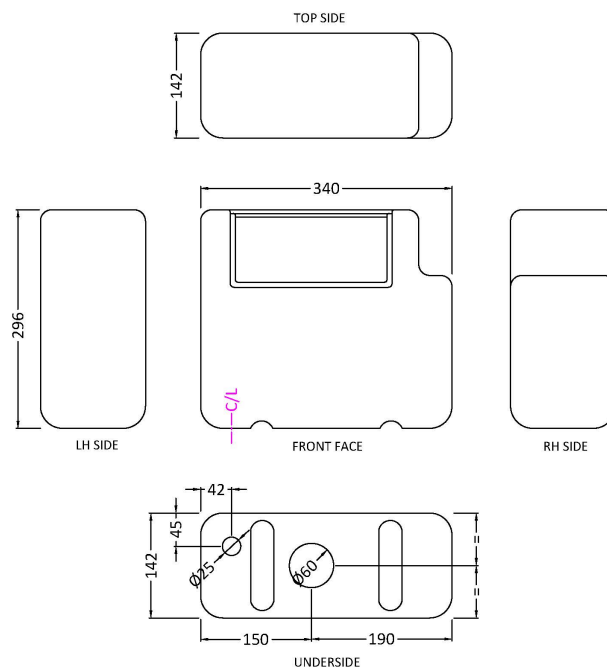

Packaging Dimensions

Height (mm):	50
Width (mm):	155
Depth (mm):	80
Gross Weight (kg):	0.2

Packaging Data

Box Colour:	White Cardboard Box
Box Qty:	1
Label Size:	100 x 50
Label Colour:	White Label
Label Qty:	1

Outer Box Dimensions (If Applicable)

Height (mm):	
Width (mm):	
Length (mm):	
Depth (mm):	
Gross Weight (kg):	
Barcode:	5056211893127

Product Details

Country of Origin:	China
Fitting Instruction:	No
CE & UKCA:	
Product Material:	ABS
Heating Element Wattage:	Not Applicable
Colour/Finish:	Black
Product Diameter:	72 mm
Connection Size:	N/A

Sales Code: XTY008B

Description: Concealed Cistern Bottom Inlet

Product Dimensions

Length (mm):	
Width (mm):	340
Height (mm):	296
Depth (mm):	142
Nett Weight (kg):	1.6

Packaging Dimensions

Height (mm):	306
Width (mm):	152
Depth (mm):	350
Gross Weight (kg):	1.7

Packaging Data

Box Colour:	Brown Cardboard Box
Box Qty:	1
Label Size:	100 x 50
Label Colour:	White Label
Label Qty:	2

Outer Box Dimensions (If Applicable)

Height (mm):	
Width (mm):	
Length (mm):	
Depth (mm):	
Gross Weight (kg):	
Barcode:	5056462638850