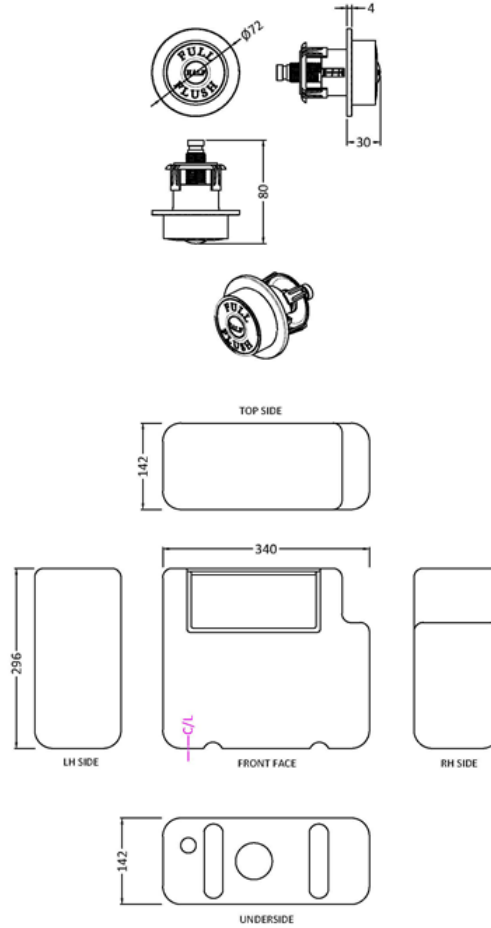

Sales Code: XTY8T02B

Description: Dual Flush Cistern & Trad Push Button

Packaging Details

Barcode: 5056462647753

Sales Code: TDPB02

Description: Traditional Dual Flush Push Button

Product Dimensions

Length (mm):	
Width (mm):	72
Height (mm):	72
Depth (mm):	85
Nett Weight (kg):	0.2

Packaging Dimensions

Height (mm):	50
Width (mm):	155
Depth (mm):	80
Gross Weight (kg):	0.2

Packaging Data

Box Colour:	White Cardboard Box
Box Qty:	1
Label Size:	100 x 50
Label Colour:	White Label
Label Qty:	1

Outer Box Dimensions (If Applicable)

Height (mm):	
Width (mm):	
Length (mm):	
Depth (mm):	
Gross Weight (kg):	
Barcode:	5056211893127

Product Details

Country of Origin:	China
Fitting Instruction:	No
CE & UKCA:	
Product Material:	ABS
Heating Element Wattage:	Not Applicable
Colour/Finish:	Black
Product Diameter:	72 mm
Connection Size:	N/A

Sales Code: XTY008B

Description: Concealed Cistern Bottom Inlet

Product Dimensions

Length (mm):	
Width (mm):	340
Height (mm):	296
Depth (mm):	142
Nett Weight (kg):	1.6

Packaging Dimensions

Height (mm):	306
Width (mm):	152
Depth (mm):	350
Gross Weight (kg):	1.7