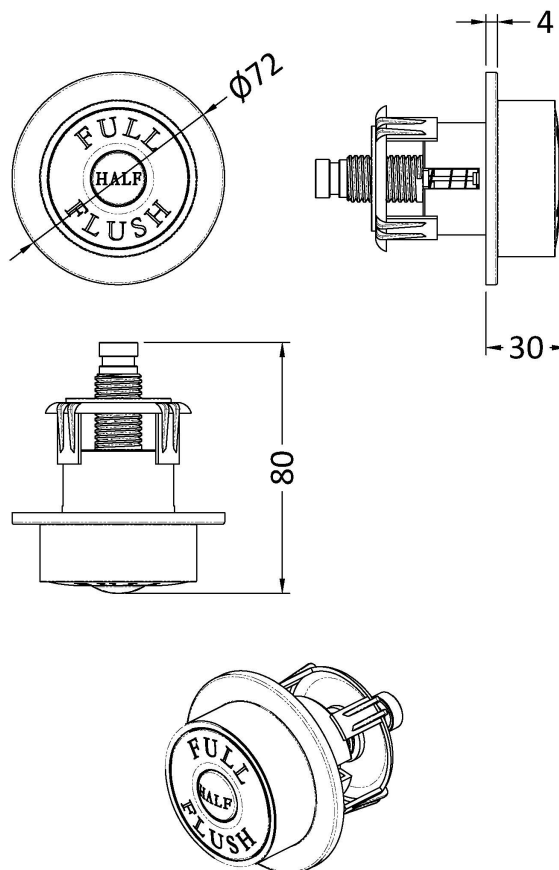

Sales Code: XTY8T02B

Description: Dual Flush Cistern & Trad Push Button

Packaging Details

Barcode: 5056462647753

Sales Code: TDPB02

Description: Traditional Dual Flush Push Button

Product Dimensions

Length (mm):	
Width (mm):	72
Height (mm):	72
Depth (mm):	85
Nett Weight (kg):	0.2

Outer Box Dimensions (If Applicable)

Height (mm):	
Width (mm):	
Length (mm):	
Depth (mm):	
Gross Weight (kg):	
Barcode:	5056211893127

Product Details

Country of Origin:	China
Fitting Instruction:	No
CE & UKCA:	
Product Material:	ABS
Heating Element Wattage:	Not Applicable
Colour/Finish:	Black
Product Diameter:	72 mm
Connection Size:	N/A

Sales Code: XTY008B

Description: Concealed Cistern Bottom Inlet

Product Dimensions

Length (mm):	
Width (mm):	340
Height (mm):	296
Depth (mm):	142
Nett Weight (kg):	1.6

Packaging Dimensions

Height (mm):	306
Width (mm):	152
Depth (mm):	350
Gross Weight (kg):	1.7

Product Details

Country of Origin:	China
Fitting Instruction:	No
CE & UKCA:	
Product Material:	Hd Polyethylene
Heating Element Wattage:	Not Applicable
Colour/Finish:	White
Product Diameter:	Not Applicable
Connection Size:	1/2" Bsp