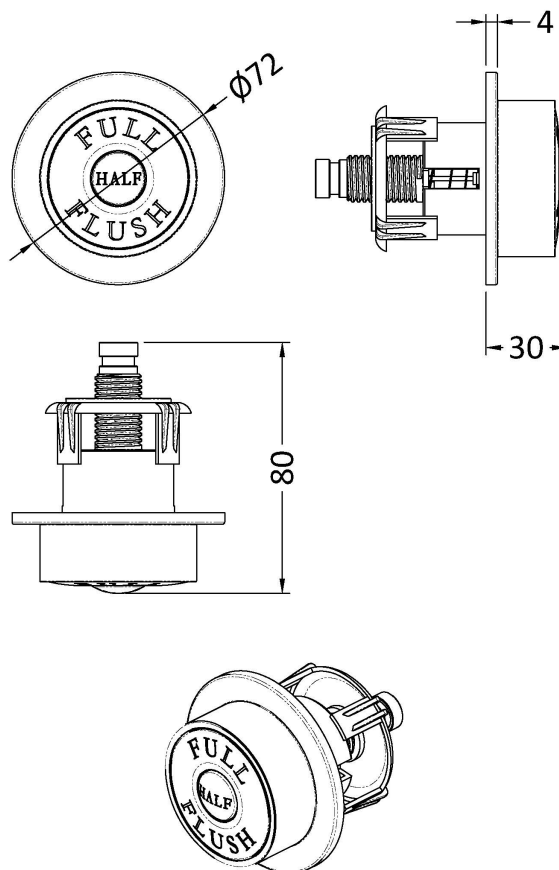

### Product Dimensions

Length (mm):	
Width (mm):	340
Height (mm):	296
Depth (mm):	142
Nett Weight (kg):	1.6

### Outer Box Dimensions (If Applicable)

Height (mm):	
Width (mm):	
Length (mm):	
Depth (mm):	
Gross Weight (kg):	
Barcode:	5055275826683

### Product Details

Country of Origin:	China
Fitting Instruction:	No
CE & UKCA:	
Product Material:	Hd Polyethylene
Heating Element Wattage:	Not Applicable
Colour/Finish:	White
Product Diameter:	Not Applicable
Connection Size:	1/2" Bsp

### Product Dimensions

Length (mm):	
Width (mm):	72
Height (mm):	72
Depth (mm):	85
Nett Weight (kg):	0.2