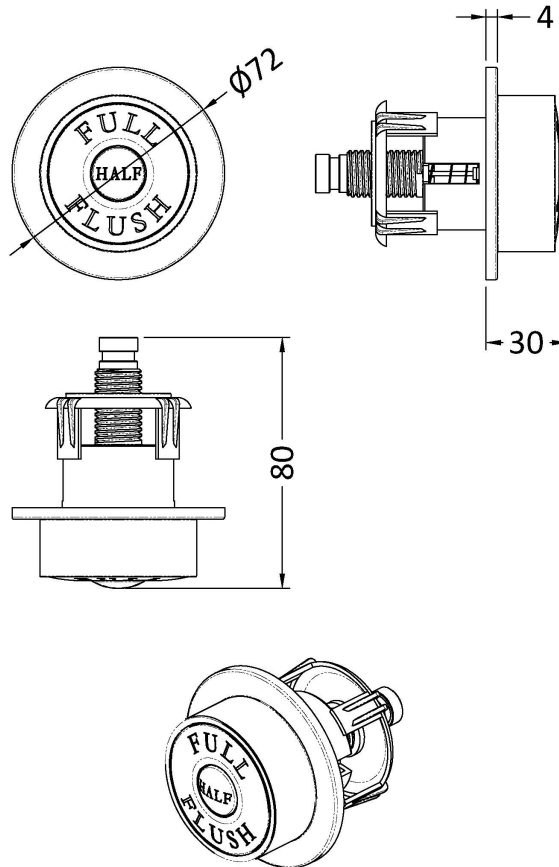

Sales Code: XTY8T03B

Description: Dual Flush Cistern & Trad Push Button

Packaging Details

Barcode: 5056462647760

Sales Code: TDPB03

Description: Traditional Dual Flush Push Button

Product Dimensions

Length (mm):	
Width (mm):	72
Height (mm):	72
Depth (mm):	85
Nett Weight (kg):	0.2

Outer Box Dimensions (If Applicable)

Height (mm):	
Width (mm):	
Length (mm):	
Depth (mm):	
Gross Weight (kg):	
Barcode:	5056211893134

Product Details

Country of Origin:	China
Fitting Instruction:	No
CE & UKCA:	
Product Material:	ABS
Heating Element Wattage:	Not Applicable
Colour/Finish:	Brushed Brass
Product Diameter:	72 mm
Connection Size:	N/A

Sales Code: XTY008B

Description: Concealed Cistern Bottom Inlet

Product Dimensions

Length (mm):	
Width (mm):	340
Height (mm):	296
Depth (mm):	142
Nett Weight (kg):	1.6

Packaging Dimensions

Height (mm):	306
Width (mm):	152
Depth (mm):	350
Gross Weight (kg):	1.7

Product Details

Country of Origin:	China
Fitting Instruction:	No
CE & UKCA:	
Product Material:	Hd Polyethylene
Heating Element Wattage:	Not Applicable
Colour/Finish:	White
Product Diameter:	Not Applicable
Connection Size:	1/2" Bsp