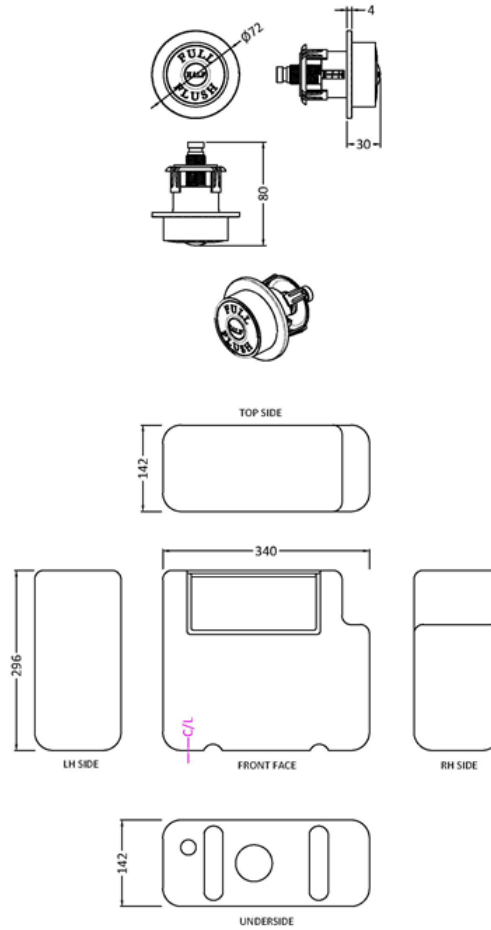

Sales Code: XTY8T03B

Description: Dual Flush Cistern & Trad Push Button

Packaging Details

Barcode: 5056462647760

Sales Code: TDPB03

Description: Traditional Dual Flush Push Button

Product Dimensions

Length (mm):	
Width (mm):	72
Height (mm):	72
Depth (mm):	85
Nett Weight (kg):	0.2

Packaging Dimensions

Height (mm):	50
Width (mm):	155
Depth (mm):	80
Gross Weight (kg):	0.2

Packaging Data

Box Colour:	White Cardboard Box
Box Qty:	1
Label Size:	100 x 50
Label Colour:	White Label
Label Qty:	1

Outer Box Dimensions (If Applicable)

Height (mm):	
Width (mm):	
Length (mm):	
Depth (mm):	
Gross Weight (kg):	
Barcode:	5056211893134

Product Details

Country of Origin:	China
Fitting Instruction:	No
CE & UKCA:	
Product Material:	ABS
Heating Element Wattage:	Not Applicable
Colour/Finish:	Brushed Brass
Product Diameter:	72 mm
Connection Size:	N/A

Sales Code: XTY008B

Description: Concealed Cistern Bottom Inlet

Product Dimensions

Length (mm):	
Width (mm):	340
Height (mm):	296
Depth (mm):	142
Nett Weight (kg):	1.6

Packaging Dimensions

Height (mm):	306
Width (mm):	152
Depth (mm):	350
Gross Weight (kg):	1.7