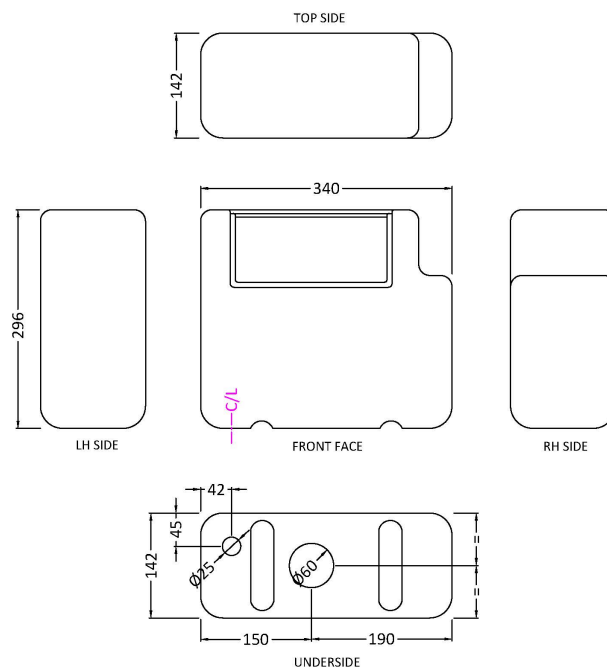

Packaging Dimensions

Height (mm):	50
Width (mm):	155
Depth (mm):	80
Gross Weight (kg):	0.2

Packaging Data

Box Colour:	White Cardboard Box
Box Qty:	1
Label Size:	100 x 50
Label Colour:	White Label
Label Qty:	1

Outer Box Dimensions (If Applicable)

Height (mm):	
Width (mm):	
Length (mm):	
Depth (mm):	
Gross Weight (kg):	
Barcode:	5056211893134

Product Details

Country of Origin:	China
Fitting Instruction:	No
CE & UKCA:	
Product Material:	ABS
Heating Element Wattage:	Not Applicable
Colour/Finish:	Brushed Brass
Product Diameter:	72 mm
Connection Size:	N/A

Sales Code: XTY008B

Description: Concealed Cistern Bottom Inlet

Product Dimensions

Length (mm):	
Width (mm):	340
Height (mm):	296
Depth (mm):	142
Nett Weight (kg):	1.6

Packaging Dimensions

Height (mm):	306
Width (mm):	152
Depth (mm):	350
Gross Weight (kg):	1.7

Packaging Data

Box Colour:	Brown Cardboard Box
Box Qty:	1
Label Size:	100 x 50
Label Colour:	White Label
Label Qty:	2

Outer Box Dimensions (If Applicable)

Height (mm):	
Width (mm):	
Length (mm):	
Depth (mm):	
Gross Weight (kg):	
Barcode:	5056462638850