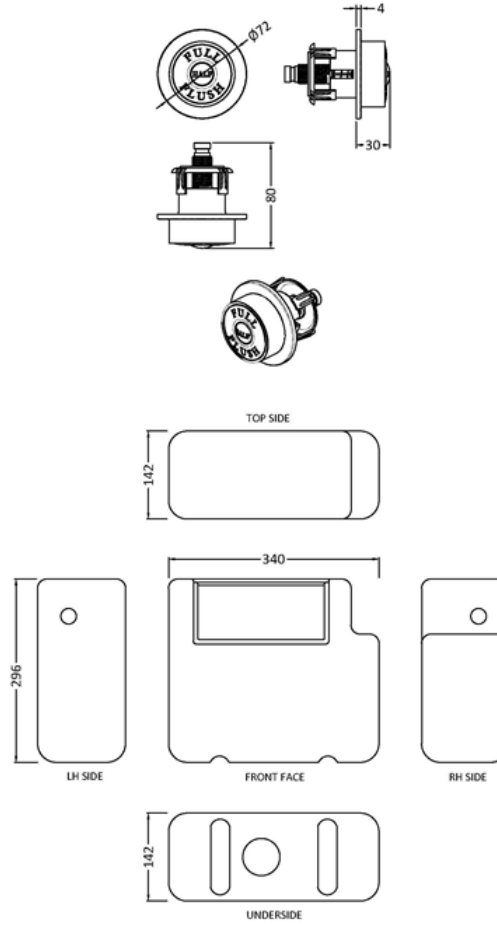

Sales Code: XTY8T03

Description: Dual Flush Cistern & Trad Push Button

Packaging Details

Barcode: 5056211891864

Sales Code: XTY008

Description: Dual Flush Universal Concealed Cistern

Product Dimensions

Length (mm):	
Width (mm):	340
Height (mm):	296
Depth (mm):	142
Nett Weight (kg):	1.6

Packaging Dimensions

Height (mm):	306
Width (mm):	152
Depth (mm):	350
Gross Weight (kg):	1.7

Packaging Data

Box Colour:	Brown Cardboard Box
Box Qty:	1
Label Size:	100 x 50
Label Colour:	White Label
Label Qty:	2

Outer Box Dimensions (If Applicable)

Height (mm):	
Width (mm):	
Length (mm):	
Depth (mm):	
Gross Weight (kg):	
Barcode:	5055275826683

Product Details

Country of Origin:	China
Fitting Instruction:	No
CE & UKCA:	
Product Material:	Hd Polyethylene
Heating Element Wattage:	Not Applicable
Colour/Finish:	White
Product Diameter:	Not Applicable
Connection Size:	1/2" Bsp

Sales Code: TDPB03

Description: Traditional Dual Flush Push Button

Product Dimensions

Length (mm):	
Width (mm):	72
Height (mm):	72
Depth (mm):	85
Nett Weight (kg):	0.2

Packaging Dimensions

Height (mm):	50
Width (mm):	155
Depth (mm):	80
Gross Weight (kg):	0.2