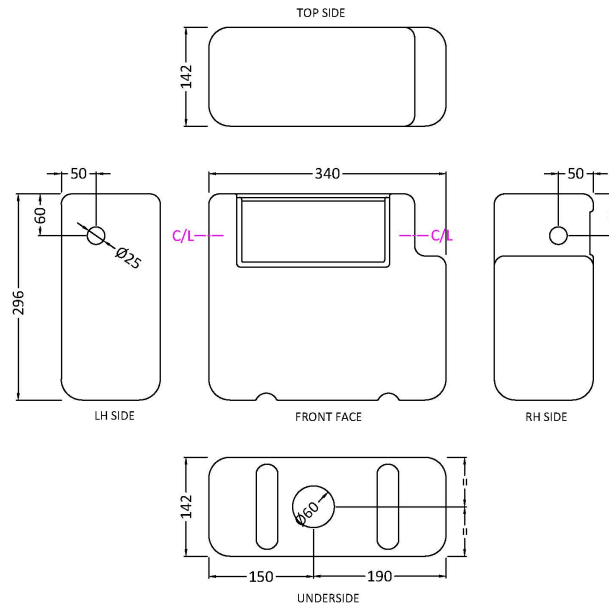

Sales Code: XTY8T03

Description: Dual Flush Cistern & Trad Push Button

Packaging Details

Barcode: 5056211891864

Sales Code: XTY008

Description: Dual Flush Universal Concealed Cistern

Product Dimensions

Length (mm):	
Width (mm):	340
Height (mm):	296
Depth (mm):	142
Nett Weight (kg):	1.6

Packaging Dimensions

Height (mm):	306
Width (mm):	152
Depth (mm):	350
Gross Weight (kg):	1.7

Packaging Data

Box Colour:	Brown Cardboard Box
Box Qty:	1
Label Size:	100 x 50
Label Colour:	White Label
Label Qty:	2

Outer Box Dimensions (If Applicable)

Height (mm):	
Width (mm):	
Length (mm):	
Depth (mm):	
Gross Weight (kg):	
Barcode:	5055275826683

Product Details

Country of Origin:	China
Fitting Instruction:	No
CE & UKCA:	
Product Material:	Hd Polyethylene
Heating Element Wattage:	Not Applicable
Colour/Finish:	White
Product Diameter:	Not Applicable
Connection Size:	1/2" Bsp

Sales Code: TDPB03

Description: Traditional Dual Flush Push Button

Product Dimensions

Length (mm):	
Width (mm):	72
Height (mm):	72
Depth (mm):	85
Nett Weight (kg):	0.2

Packaging Dimensions

Height (mm):	50
Width (mm):	155
Depth (mm):	80
Gross Weight (kg):	0.2