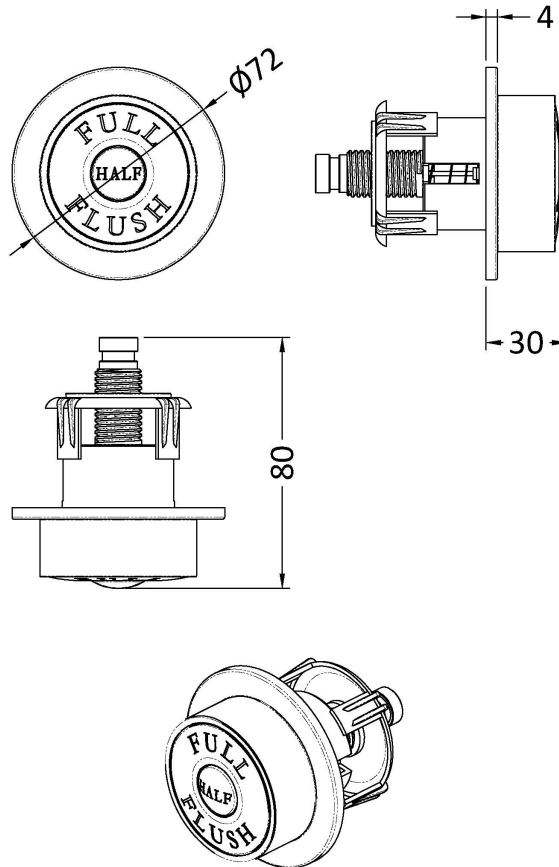

Sales Code: XTY8T03

Description: Dual Flush Cistern & Trad Push Button

Packaging Details

Barcode: 5056211891864

Sales Code: XTY008

Description: Dual Flush Universal Concealed Cistern

Product Dimensions

Length (mm):	
Width (mm):	340
Height (mm):	296
Depth (mm):	142
Nett Weight (kg):	1.6

Outer Box Dimensions (If Applicable)

Height (mm):	
Width (mm):	
Length (mm):	
Depth (mm):	
Gross Weight (kg):	
Barcode:	5055275826683

Product Details

Country of Origin:	China
Fitting Instruction:	No
CE & UKCA:	
Product Material:	Hd Polyethylene
Heating Element Wattage:	Not Applicable
Colour/Finish:	White
Product Diameter:	Not Applicable
Connection Size:	1/2" Bsp

Sales Code: TDPB03

Description: Traditional Dual Flush Push Button

Product Dimensions

Length (mm):	
Width (mm):	72
Height (mm):	72
Depth (mm):	85
Nett Weight (kg):	0.2

Packaging Dimensions

Height (mm):	50
Width (mm):	155
Depth (mm):	80
Gross Weight (kg):	0.2

Product Details

Country of Origin:	China
Fitting Instruction:	No
CE & UKCA:	
Product Material:	ABS
Heating Element Wattage:	Not Applicable
Colour/Finish:	Brushed Brass
Product Diameter:	72 mm
Connection Size:	N/A