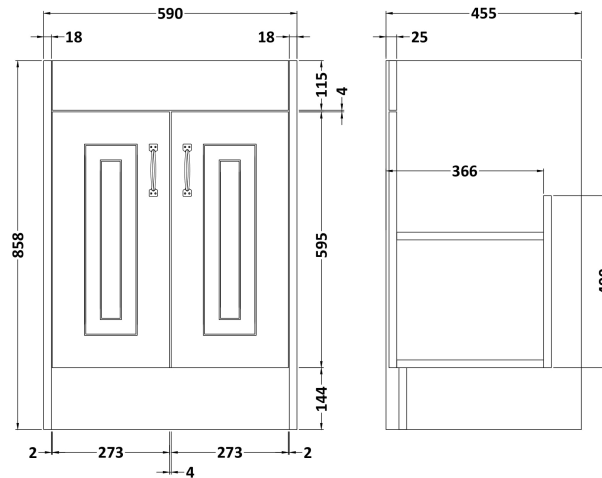

Sales Code: YOR103

Description: York 600mm 2 Door Basin And Cab

Packaging Details

Barcode: 5055275888957

Sales Code: OLF103

Description: 600 2-Door Floor Standing Unit

Product Dimensions

Height (mm):	858
Width (mm):	590
Depth (mm):	455
Nett Weight (kg):	25

Packaging Dimensions

Height (mm):	895
Width (mm):	610
Depth (mm):	480
Gross Weight (kg):	25

Packaging Data

Box Colour:	Brown Cardboard Box
Box Qty:	1
Label Size:	100 x 50
Label Colour:	White Label
Label Qty:	2

Outer Box Dimensions (If Applicable)

Height (mm):	
Width (mm):	
Depth (mm):	
Gross Weight (kg):	
Barcode:	5055275812808

Product Details

Country of Origin:	United Kingdom
Fitting Instruction:	No
CE & UKCA:	N/A
FSC Certified Materials:	Yes
Colour:	White Ash
Construction Method:	Cam & Wood Dowel
Construction Type:	Rigid
Cabinet Finish:	MFC Textured Woodgrain
Fascia Finish:	Mdf Vinyl Textured Woodgrain
Cabinet Thickness (mm):	18
Fascia Thickness (mm):	18
Drawer Included:	No
Drawer Type:	Not Applicable
No of Shelves:	1
Hinge Type:	110 Degree Inset Clip-On S/C
Hinge Included:	Yes
Adjustable Legs:	No
Fixings Included:	Yes
Handle Style:	Traditional
Waste Shroud:	No
Handle Included:	Yes, Supplied
Handle Type:	Strap

Sales Code: NLV003

Description: 600mm Traditional Basin 1Th

Product Dimensions

Height (mm):	210
Width (mm):	620
Depth (mm):	470
Nett Weight (kg):	12.45

Packaging Dimensions

Height (mm):	260
Width (mm):	640
Depth (mm):	500
Gross Weight (kg):	13.66