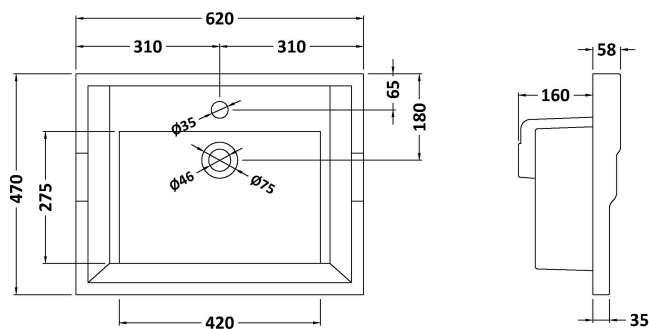

Packaging Dimensions

Height (mm):	895
Width (mm):	610
Depth (mm):	480
Gross Weight (kg):	25

Packaging Data

Box Colour:	Brown Cardboard Box
Box Qty:	1
Label Size:	100 x 50
Label Colour:	White Label
Label Qty:	2

Outer Box Dimensions (If Applicable)

Height (mm):	
Width (mm):	
Depth (mm):	
Gross Weight (kg):	
Barcode:	5055275812808

Product Details

Country of Origin:	United Kingdom
Fitting Instruction:	No
CE & UKCA:	N/A
FSC Certified Materials:	Yes
Colour:	White Ash
Construction Method:	Cam & Wood Dowel
Construction Type:	Rigid
Cabinet Finish:	MFC Textured Woodgrain
Fascia Finish:	Mdf Vinyl Textured Woodgrain
Cabinet Thickness (mm):	18
Fascia Thickness (mm):	18
Drawer Included:	No
Drawer Type:	Not Applicable
No of Shelves:	1
Hinge Type:	110 Degree Inset Clip-On S/C
Hinge Included:	Yes
Adjustable Legs:	No
Fixings Included:	Yes
Handle Style:	Traditional
Waste Shroud:	No
Handle Included:	Yes, Supplied
Handle Type:	Strap

Sales Code: NLV003

Description: 600mm Traditional Basin 1Th

Product Dimensions

Height (mm):	210
Width (mm):	620
Depth (mm):	470
Nett Weight (kg):	12.45

Packaging Dimensions

Height (mm):	260
Width (mm):	640
Depth (mm):	500
Gross Weight (kg):	13.66

Packaging Data

Box Colour:	Brown Cardboard Box - Printed
Box Qty:	1
Label Size:	100 x 50
Label Colour:	White Label
Label Qty:	2

Outer Box Dimensions (If Applicable)

Height (mm):	
Width (mm):	
Depth (mm):	
Gross Weight (kg):	
Barcode:	5055369043392