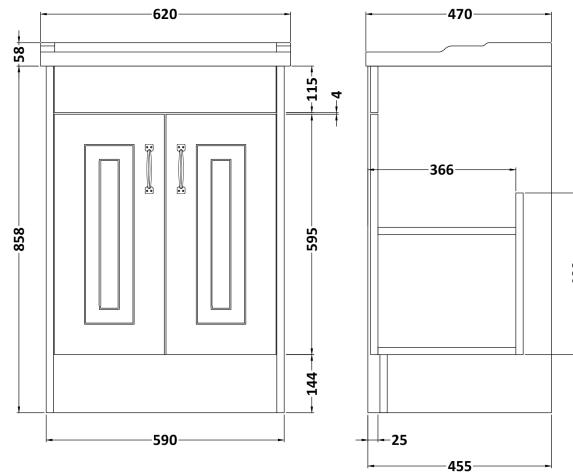

Sales Code: YOR103

Description: York 600mm 2 Door Basin And Cab

Packaging Details

Barcode: 5055275888957

Sales Code: OLF103

Description: 600 2-Door Floor Standing Unit

Product Dimensions

Height (mm):	858
Width (mm):	590
Depth (mm):	455
Nett Weight (kg):	25

Packaging Dimensions

Height (mm):	895
Width (mm):	610
Depth (mm):	480
Gross Weight (kg):	25

Packaging Data

Box Colour:	Brown Cardboard Box
Box Qty:	1
Label Size:	100 x 50
Label Colour:	White Label
Label Qty:	2

Outer Box Dimensions (If Applicable)

Height (mm):	
Width (mm):	
Depth (mm):	
Gross Weight (kg):	
Barcode:	5055275812808

Product Details

Country of Origin:	United Kingdom
Fitting Instruction:	No
CE & UKCA:	N/A
FSC Certified Materials:	Yes
Colour:	White Ash
Construction Method:	Cam & Wood Dowel
Construction Type:	Rigid
Cabinet Finish:	MFC Textured Woodgrain
Fascia Finish:	Mdf Vinyl Textured Woodgrain
Cabinet Thickness (mm):	18
Fascia Thickness (mm):	18
Drawer Included:	No
Drawer Type:	Not Applicable
No of Shelves:	1
Hinge Type:	110 Degree Inset Clip-On S/C
Hinge Included:	Yes
Adjustable Legs:	No
Fixings Included:	Yes
Handle Style:	Traditional
Waste Shroud:	No
Handle Included:	Yes, Supplied
Handle Type:	Strap

Sales Code: NLV003

Description: 600mm Traditional Basin 1Th

Product Dimensions

Height (mm):	210
Width (mm):	620
Depth (mm):	470
Nett Weight (kg):	12.45

Packaging Dimensions

Height (mm):	260
Width (mm):	640
Depth (mm):	500
Gross Weight (kg):	13.66