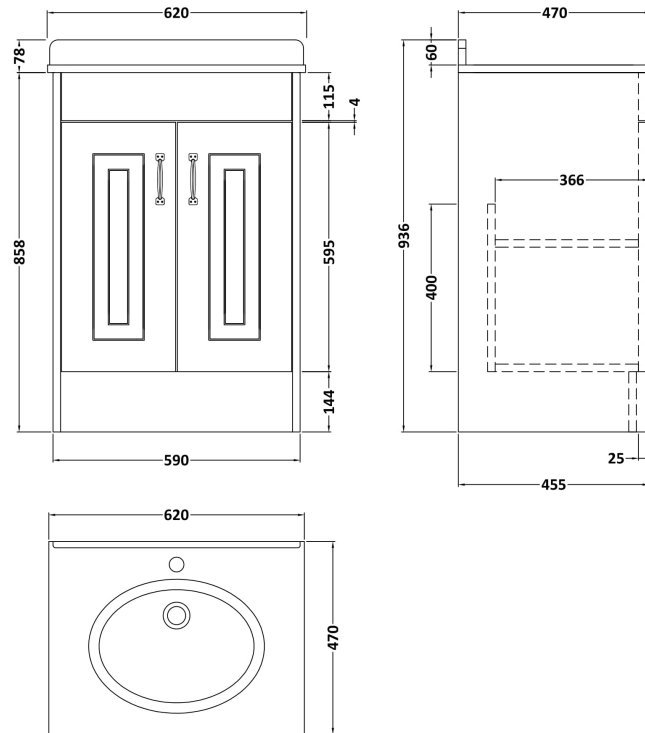

Sales Code: YOR122

Description: 600 2-Door F/S Unit With Marble Top 1Th

Packaging Details

Barcode: 5056462619644