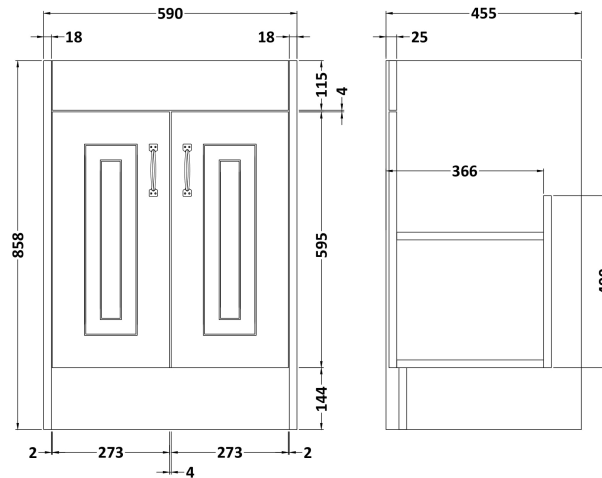

### Product Dimensions

Height (mm):	858
Width (mm):	590
Depth (mm):	455
Nett Weight (kg):	25

### Packaging Dimensions

Height (mm):	895
Width (mm):	610
Depth (mm):	480
Gross Weight (kg):	25

### Product Dimensions

Height (mm):	268
Width (mm):	620
Depth (mm):	463
Nett Weight (kg):	13.5

### Packaging Dimensions

Height (mm):	310
Width (mm):	700
Depth (mm):	550
Gross Weight (kg):	14