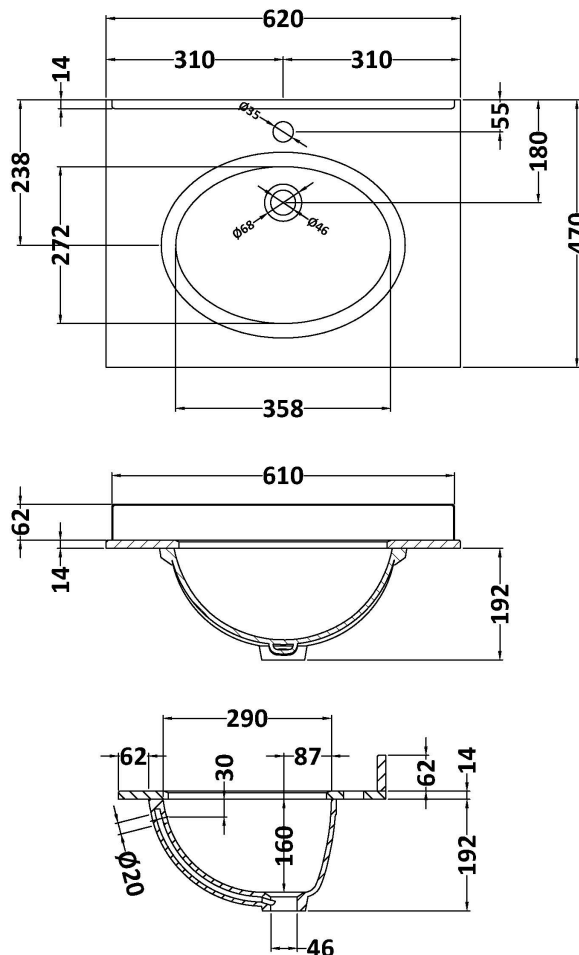

### Product Dimensions

Height (mm):	858
Width (mm):	590
Depth (mm):	455
Nett Weight (kg):	25

### Packaging Dimensions

Height (mm):	895
Width (mm):	610
Depth (mm):	480
Gross Weight (kg):	25

### Outer Box Dimensions (If Applicable)

Height (mm):	
Width (mm):	
Depth (mm):	
Gross Weight (kg):	
Barcode:	5055275812808

### Product Dimensions

Height (mm):	268
Width (mm):	620
Depth (mm):	463
Nett Weight (kg):	13.5