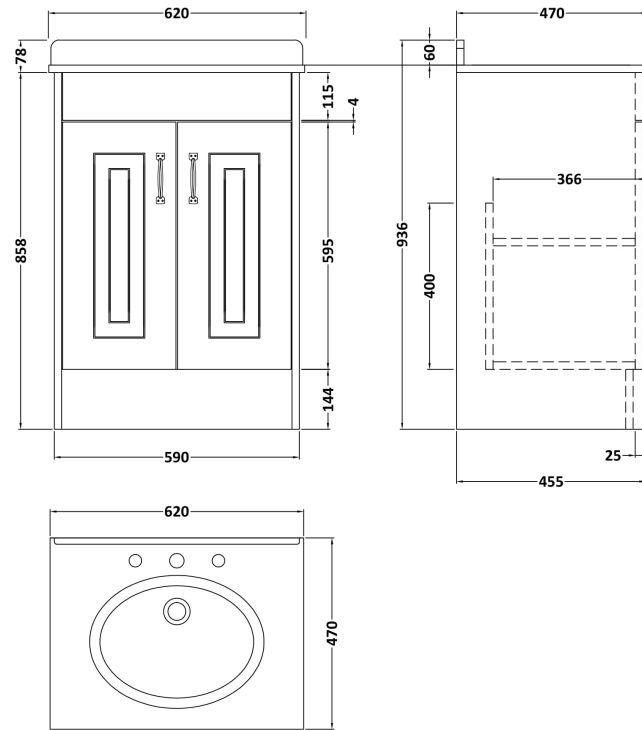

Sales Code: YOR124

Description: 600 2-Door F/S Unit With Marble Top 3Th

Packaging Details

Barcode: 5056462619491

Sales Code: OLF103

Description: 600 2-Door Floor Standing Unit

Product Dimensions

Height (mm):	858
Width (mm):	590
Depth (mm):	455
Nett Weight (kg):	25

Packaging Dimensions

Height (mm):	895
Width (mm):	610
Depth (mm):	480
Gross Weight (kg):	25

Packaging Data

Box Colour:	Brown Cardboard Box
Box Qty:	1
Label Size:	100 x 50
Label Colour:	White Label
Label Qty:	2

Outer Box Dimensions (If Applicable)

Height (mm):	
Width (mm):	
Depth (mm):	
Gross Weight (kg):	
Barcode:	5055275812808

Product Details

Country of Origin:	United Kingdom
Fitting Instruction:	No
CE & UKCA:	N/A
FSC Certified Materials:	Yes
Colour:	White Ash
Construction Method:	Cam & Wood Dowel
Construction Type:	Rigid
Cabinet Finish:	MFC Textured Woodgrain
Fascia Finish:	Mdf Vinyl Textured Woodgrain
Cabinet Thickness (mm):	18
Fascia Thickness (mm):	18
Drawer Included:	No
Drawer Type:	Not Applicable
No of Shelves:	1
Hinge Type:	110 Degree Inset Clip-On S/C
Hinge Included:	Yes
Adjustable Legs:	No
Fixings Included:	Yes
Handle Style:	Traditional
Waste Shroud:	No
Handle Included:	Yes, Supplied
Handle Type:	Strap

Sales Code: LOM224

Description: 600 Single Bowl Marble Top 3Th

Product Dimensions

Height (mm):	268
Width (mm):	620
Depth (mm):	463
Nett Weight (kg):	13.5

Packaging Dimensions

Height (mm):	310
Width (mm):	700
Depth (mm):	550
Gross Weight (kg):	14