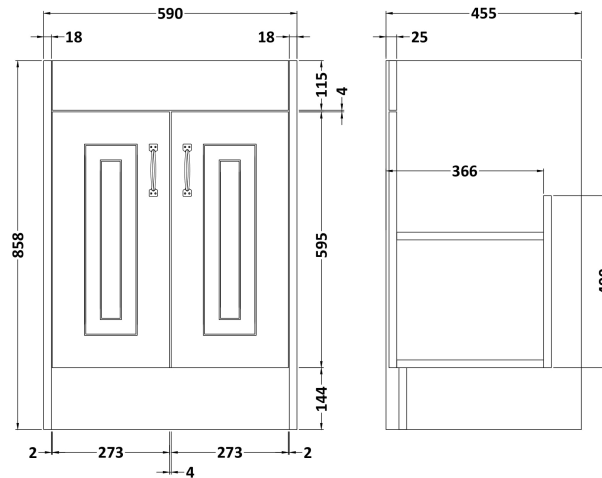

Sales Code: YOR124

Description: 600 2-Door F/S Unit With Marble Top 3Th

Packaging Details

Barcode: 5056462619491

Sales Code: OLF103

Description: 600 2-Door Floor Standing Unit

Product Dimensions

Height (mm):	858
Width (mm):	590
Depth (mm):	455
Nett Weight (kg):	25

Packaging Dimensions

Height (mm):	895
Width (mm):	610
Depth (mm):	480
Gross Weight (kg):	25

Packaging Data

Box Colour:	Brown Cardboard Box
Box Qty:	1
Label Size:	100 x 50
Label Colour:	White Label
Label Qty:	2

Outer Box Dimensions (If Applicable)

Height (mm):	
Width (mm):	
Depth (mm):	
Gross Weight (kg):	
Barcode:	5055275812808

Product Details

Country of Origin:	United Kingdom
Fitting Instruction:	No
CE & UKCA:	N/A
FSC Certified Materials:	Yes
Colour:	White Ash
Construction Method:	Cam & Wood Dowel
Construction Type:	Rigid
Cabinet Finish:	MFC Textured Woodgrain
Fascia Finish:	Mdf Vinyl Textured Woodgrain
Cabinet Thickness (mm):	18
Fascia Thickness (mm):	18
Drawer Included:	No
Drawer Type:	Not Applicable
No of Shelves:	1
Hinge Type:	110 Degree Inset Clip-On S/C
Hinge Included:	Yes
Adjustable Legs:	No
Fixings Included:	Yes
Handle Style:	Traditional
Waste Shroud:	No
Handle Included:	Yes, Supplied
Handle Type:	Strap

Sales Code: LOM224

Description: 600 Single Bowl Marble Top 3Th

Product Dimensions

Height (mm):	268
Width (mm):	620
Depth (mm):	463
Nett Weight (kg):	13.5

Packaging Dimensions

Height (mm):	310
Width (mm):	700
Depth (mm):	550
Gross Weight (kg):	14