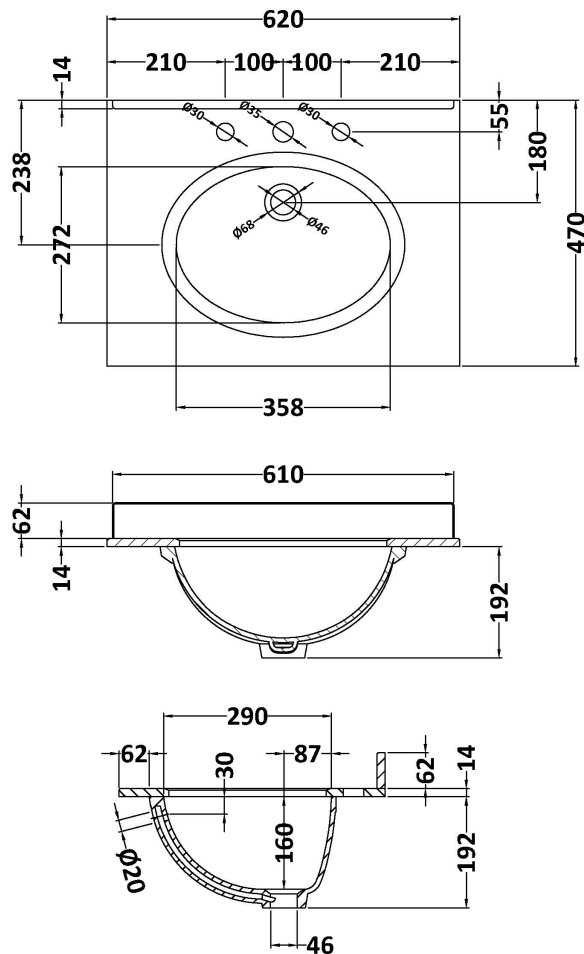

Packaging Dimensions

Height (mm):	895
Width (mm):	610
Depth (mm):	480
Gross Weight (kg):	25

Packaging Data

Box Colour:	Brown Cardboard Box
Box Qty:	1
Label Size:	100 x 50
Label Colour:	White Label
Label Qty:	2

Outer Box Dimensions (If Applicable)

Height (mm):	
Width (mm):	
Depth (mm):	
Gross Weight (kg):	
Barcode:	5055275812808

Product Details

Country of Origin:	United Kingdom
Fitting Instruction:	No
CE & UKCA:	N/A
FSC Certified Materials:	Yes
Colour:	White Ash
Construction Method:	Cam & Wood Dowel
Construction Type:	Rigid
Cabinet Finish:	MFC Textured Woodgrain
Fascia Finish:	Mdf Vinyl Textured Woodgrain
Cabinet Thickness (mm):	18
Fascia Thickness (mm):	18
Drawer Included:	No
Drawer Type:	Not Applicable
No of Shelves:	1
Hinge Type:	110 Degree Inset Clip-On S/C
Hinge Included:	Yes
Adjustable Legs:	No
Fixings Included:	Yes
Handle Style:	Traditional
Waste Shroud:	No
Handle Included:	Yes, Supplied
Handle Type:	Strap

Sales Code: LOM224

Description: 600 Single Bowl Marble Top 3Th

Product Dimensions

Height (mm):	268
Width (mm):	620
Depth (mm):	463
Nett Weight (kg):	13.5

Packaging Dimensions

Height (mm):	310
Width (mm):	700
Depth (mm):	550
Gross Weight (kg):	14

Packaging Data

Box Colour:	White Cardboard Box
Box Qty:	1
Label Size:	100 x 50
Label Colour:	White Label
Label Qty:	2

Outer Box Dimensions (If Applicable)

Height (mm):	
Width (mm):	
Depth (mm):	
Gross Weight (kg):	
Barcode:	5056211818991