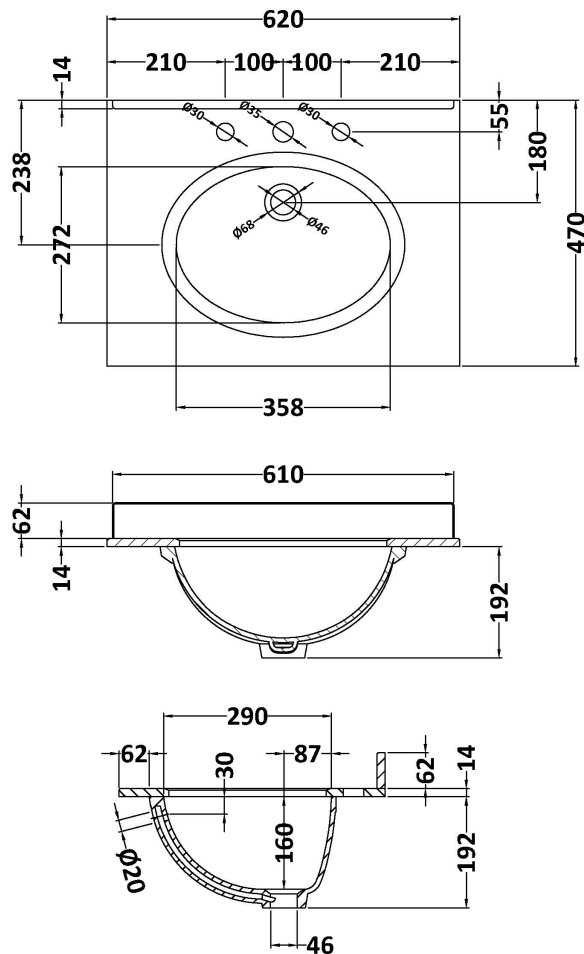

Packaging Dimensions

Height (mm):	895
Width (mm):	610
Depth (mm):	480
Gross Weight (kg):	25

Packaging Data

Box Colour:	Brown Cardboard Box
Box Qty:	1
Label Size:	100 x 50
Label Colour:	White Label
Label Qty:	2

Outer Box Dimensions (If Applicable)

Height (mm):	
Width (mm):	
Depth (mm):	
Gross Weight (kg):	
Barcode:	5055275812808

Product Details

Country of Origin:	United Kingdom
Fitting Instruction:	No
CE & UKCA:	N/A
FSC Certified Materials:	Yes
Colour:	White Ash
Construction Method:	Cam & Wood Dowel
Construction Type:	Rigid
Cabinet Finish:	MFC Textured Woodgrain
Fascia Finish:	Mdf Vinyl Textured Woodgrain
Cabinet Thickness (mm):	18
Fascia Thickness (mm):	18
Drawer Included:	No
Drawer Type:	Not Applicable
No of Shelves:	1
Hinge Type:	110 Degree Inset Clip-On S/C
Hinge Included:	Yes
Adjustable Legs:	No
Fixings Included:	Yes
Handle Style:	Traditional
Waste Shroud:	No
Handle Included:	Yes, Supplied
Handle Type:	Strap

Sales Code: LOM225

Description: 600 Single Bowl Marble Top 3Th

Product Dimensions

Height (mm):	268
Width (mm):	620
Depth (mm):	463
Nett Weight (kg):	13.5

Packaging Dimensions

Height (mm):	310
Width (mm):	700
Depth (mm):	550
Gross Weight (kg):	14

Packaging Data

Box Colour:	White Cardboard Box
Box Qty:	1
Label Size:	100 x 50
Label Colour:	White Label
Label Qty:	2

Outer Box Dimensions (If Applicable)

Height (mm):	
Width (mm):	
Depth (mm):	
Gross Weight (kg):	
Barcode:	5056211819004