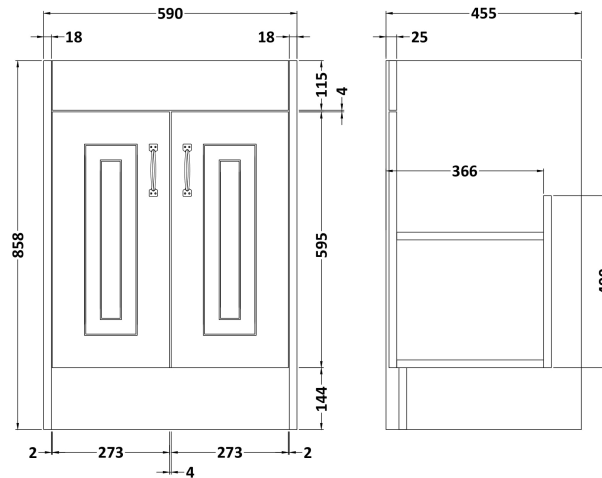

Sales Code: YOR125

Description: 600 2-Door F/S Unit With Marble Top 3Th

Packaging Details

Barcode: 5056462619675

Sales Code: OLF103

Description: 600 2-Door Floor Standing Unit

Product Dimensions

Height (mm):	858
Width (mm):	590
Depth (mm):	455
Nett Weight (kg):	25

Packaging Dimensions

Height (mm):	895
Width (mm):	610
Depth (mm):	480
Gross Weight (kg):	25

Packaging Data

Box Colour:	Brown Cardboard Box
Box Qty:	1
Label Size:	100 x 50
Label Colour:	White Label
Label Qty:	2

Outer Box Dimensions (If Applicable)

Height (mm):	
Width (mm):	
Depth (mm):	
Gross Weight (kg):	
Barcode:	5055275812808

Product Details

Country of Origin:	United Kingdom
Fitting Instruction:	No
CE & UKCA:	N/A
FSC Certified Materials:	Yes
Colour:	White Ash
Construction Method:	Cam & Wood Dowel
Construction Type:	Rigid
Cabinet Finish:	MFC Textured Woodgrain
Fascia Finish:	Mdf Vinyl Textured Woodgrain
Cabinet Thickness (mm):	18
Fascia Thickness (mm):	18
Drawer Included:	No
Drawer Type:	Not Applicable
No of Shelves:	1
Hinge Type:	110 Degree Inset Clip-On S/C
Hinge Included:	Yes
Adjustable Legs:	No
Fixings Included:	Yes
Handle Style:	Traditional
Waste Shroud:	No
Handle Included:	Yes, Supplied
Handle Type:	Strap

Sales Code: LOM225

Description: 600 Single Bowl Marble Top 3Th

Product Dimensions

Height (mm):	268
Width (mm):	620
Depth (mm):	463
Nett Weight (kg):	13.5

Packaging Dimensions

Height (mm):	310
Width (mm):	700
Depth (mm):	550
Gross Weight (kg):	14