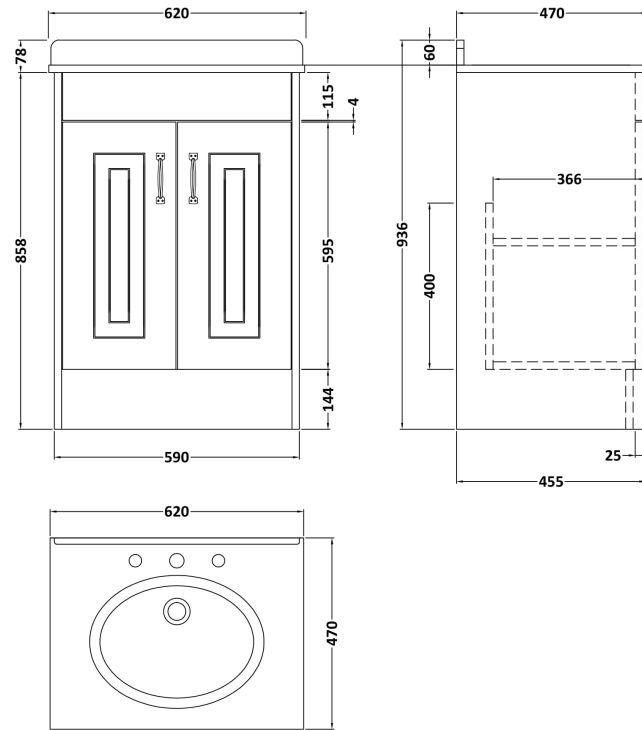

Sales Code: YOR125

Description: 600 2-Door F/S Unit With Marble Top 3Th

Packaging Details

Barcode: 5056462619675

Sales Code: OLF103

Description: 600 2-Door Floor Standing Unit

Product Dimensions

Height (mm):	858
Width (mm):	590
Depth (mm):	455
Nett Weight (kg):	25

Packaging Dimensions

Height (mm):	895
Width (mm):	610
Depth (mm):	480
Gross Weight (kg):	25

Packaging Data

Box Colour:	Brown Cardboard Box
Box Qty:	1
Label Size:	100 x 50
Label Colour:	White Label
Label Qty:	2

Outer Box Dimensions (If Applicable)

Height (mm):	
Width (mm):	
Depth (mm):	
Gross Weight (kg):	
Barcode:	5055275812808

Product Details

Country of Origin:	United Kingdom
Fitting Instruction:	No
CE & UKCA:	N/A
FSC Certified Materials:	Yes
Colour:	White Ash
Construction Method:	Cam & Wood Dowel
Construction Type:	Rigid
Cabinet Finish:	MFC Textured Woodgrain
Fascia Finish:	Mdf Vinyl Textured Woodgrain
Cabinet Thickness (mm):	18
Fascia Thickness (mm):	18
Drawer Included:	No
Drawer Type:	Not Applicable
No of Shelves:	1
Hinge Type:	110 Degree Inset Clip-On S/C
Hinge Included:	Yes
Adjustable Legs:	No
Fixings Included:	Yes
Handle Style:	Traditional
Waste Shroud:	No
Handle Included:	Yes, Supplied
Handle Type:	Strap

Sales Code: LOM225

Description: 600 Single Bowl Marble Top 3Th

Product Dimensions

Height (mm):	268
Width (mm):	620
Depth (mm):	463
Nett Weight (kg):	13.5

Packaging Dimensions

Height (mm):	310
Width (mm):	700
Depth (mm):	550
Gross Weight (kg):	14