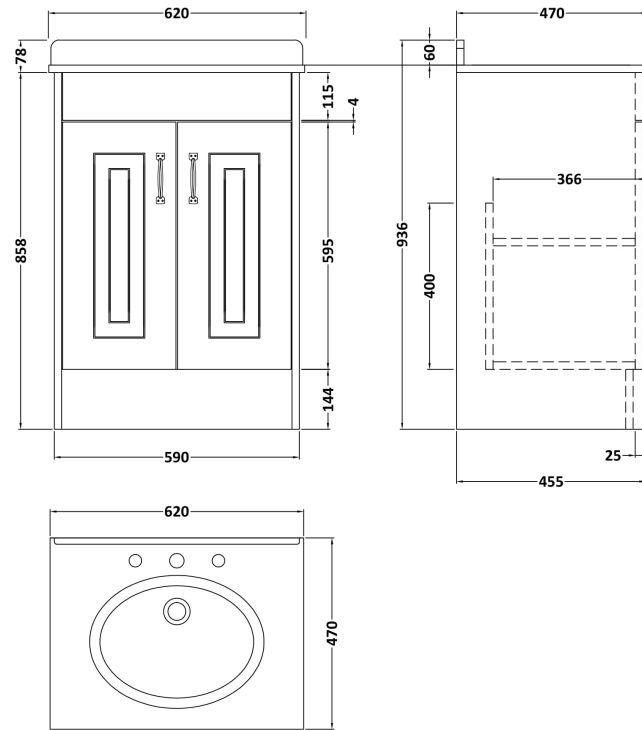

Sales Code: YOR126

Description: 600 2-Door F/S Unit With Marble Top 3Th

Packaging Details

Barcode: 5056462619859

Sales Code: OLF103

Description: 600 2-Door Floor Standing Unit

Product Dimensions

Height (mm):	858
Width (mm):	590
Depth (mm):	455
Nett Weight (kg):	25

Packaging Dimensions

Height (mm):	895
Width (mm):	610
Depth (mm):	480
Gross Weight (kg):	25

Packaging Data

Box Colour:	Brown Cardboard Box
Box Qty:	1
Label Size:	100 x 50
Label Colour:	White Label
Label Qty:	2

Outer Box Dimensions (If Applicable)

Height (mm):	
Width (mm):	
Depth (mm):	
Gross Weight (kg):	
Barcode:	5055275812808

Product Details

Country of Origin:	United Kingdom
Fitting Instruction:	No
CE & UKCA:	N/A
FSC Certified Materials:	Yes
Colour:	White Ash
Construction Method:	Cam & Wood Dowel
Construction Type:	Rigid
Cabinet Finish:	MFC Textured Woodgrain
Fascia Finish:	Mdf Vinyl Textured Woodgrain
Cabinet Thickness (mm):	18
Fascia Thickness (mm):	18
Drawer Included:	No
Drawer Type:	Not Applicable
No of Shelves:	1
Hinge Type:	110 Degree Inset Clip-On S/C
Hinge Included:	Yes
Adjustable Legs:	No
Fixings Included:	Yes
Handle Style:	Traditional
Waste Shroud:	No
Handle Included:	Yes, Supplied
Handle Type:	Strap

Sales Code: LOM226

Description: 600 Single Bowl Marble Top 3Th

Product Dimensions

Height (mm):	268
Width (mm):	620
Depth (mm):	463
Nett Weight (kg):	13.5

Packaging Dimensions

Height (mm):	310
Width (mm):	700
Depth (mm):	550
Gross Weight (kg):	14