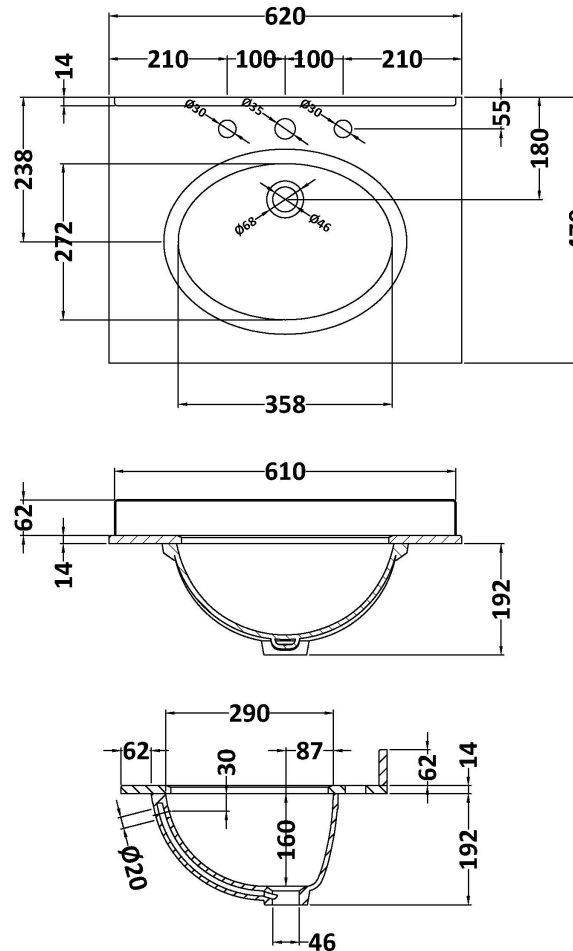

Packaging Dimensions

Height (mm):	895
Width (mm):	610
Depth (mm):	480
Gross Weight (kg):	25

Packaging Data

Box Colour:	Brown Cardboard Box
Box Qty:	1
Label Size:	100 x 50
Label Colour:	White Label
Label Qty:	2

Outer Box Dimensions (If Applicable)

Height (mm):	
Width (mm):	
Depth (mm):	
Gross Weight (kg):	
Barcode:	5055275812808

Product Details

Country of Origin:	United Kingdom
Fitting Instruction:	No
CE & UKCA:	N/A
FSC Certified Materials:	Yes
Colour:	White Ash
Construction Method:	Cam & Wood Dowel
Construction Type:	Rigid
Cabinet Finish:	MFC Textured Woodgrain
Fascia Finish:	Mdf Vinyl Textured Woodgrain
Cabinet Thickness (mm):	18
Fascia Thickness (mm):	18
Drawer Included:	No
Drawer Type:	Not Applicable
No of Shelves:	1
Hinge Type:	110 Degree Inset Clip-On S/C
Hinge Included:	Yes
Adjustable Legs:	No
Fixings Included:	Yes
Handle Style:	Traditional
Waste Shroud:	No
Handle Included:	Yes, Supplied
Handle Type:	Strap

Sales Code: LOM226

Description: 600 Single Bowl Marble Top 3Th

Product Dimensions

Height (mm):	268
Width (mm):	620
Depth (mm):	463
Nett Weight (kg):	13.5

Packaging Dimensions

Height (mm):	310
Width (mm):	700
Depth (mm):	550
Gross Weight (kg):	14

Packaging Data

Box Colour:	White Cardboard Box
Box Qty:	1
Label Size:	100 x 50
Label Colour:	White Label
Label Qty:	2

Outer Box Dimensions (If Applicable)

Height (mm):	
Width (mm):	
Depth (mm):	
Gross Weight (kg):	
Barcode:	5056211819011