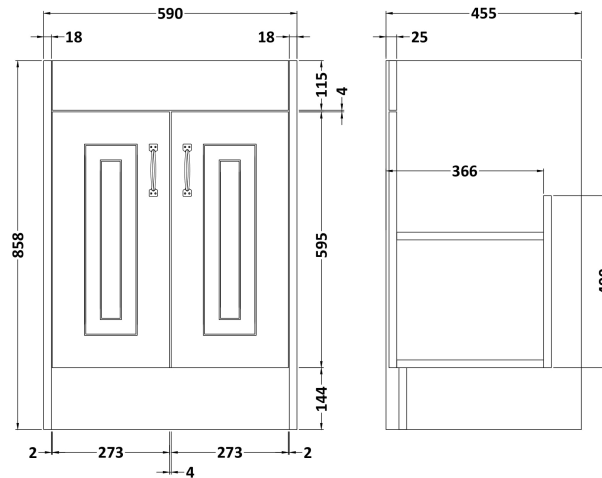

Sales Code: YOR126

Description: 600 2-Door F/S Unit With Marble Top 3Th

Packaging Details

Barcode: 5056462619859

Sales Code: OLF103

Description: 600 2-Door Floor Standing Unit

Product Dimensions

Height (mm):	858
Width (mm):	590
Depth (mm):	455
Nett Weight (kg):	25

Packaging Dimensions

Height (mm):	895
Width (mm):	610
Depth (mm):	480
Gross Weight (kg):	25

Packaging Data

Box Colour:	Brown Cardboard Box
Box Qty:	1
Label Size:	100 x 50
Label Colour:	White Label
Label Qty:	2

Outer Box Dimensions (If Applicable)

Height (mm):	
Width (mm):	
Depth (mm):	
Gross Weight (kg):	
Barcode:	5055275812808

Product Details

Country of Origin:	United Kingdom
Fitting Instruction:	No
CE & UKCA:	N/A
FSC Certified Materials:	Yes
Colour:	White Ash
Construction Method:	Cam & Wood Dowel
Construction Type:	Rigid
Cabinet Finish:	MFC Textured Woodgrain
Fascia Finish:	Mdf Vinyl Textured Woodgrain
Cabinet Thickness (mm):	18
Fascia Thickness (mm):	18
Drawer Included:	No
Drawer Type:	Not Applicable
No of Shelves:	1
Hinge Type:	110 Degree Inset Clip-On S/C
Hinge Included:	Yes
Adjustable Legs:	No
Fixings Included:	Yes
Handle Style:	Traditional
Waste Shroud:	No
Handle Included:	Yes, Supplied
Handle Type:	Strap

Sales Code: LOM226

Description: 600 Single Bowl Marble Top 3Th

Product Dimensions

Height (mm):	268
Width (mm):	620
Depth (mm):	463
Nett Weight (kg):	13.5

Packaging Dimensions

Height (mm):	310
Width (mm):	700
Depth (mm):	550
Gross Weight (kg):	14