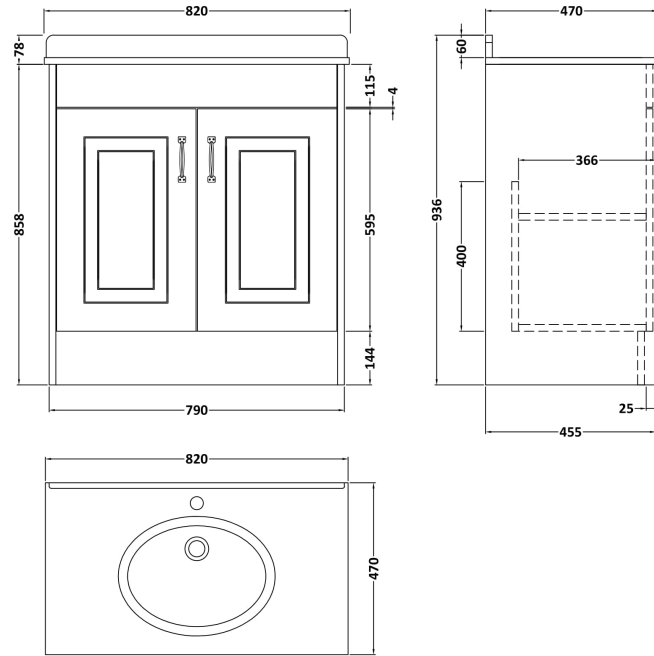

Sales Code: YOR128

Description: 800 2-Door F/S Unit With Marble Top 1Th

Packaging Details

Barcode: 5056462619705