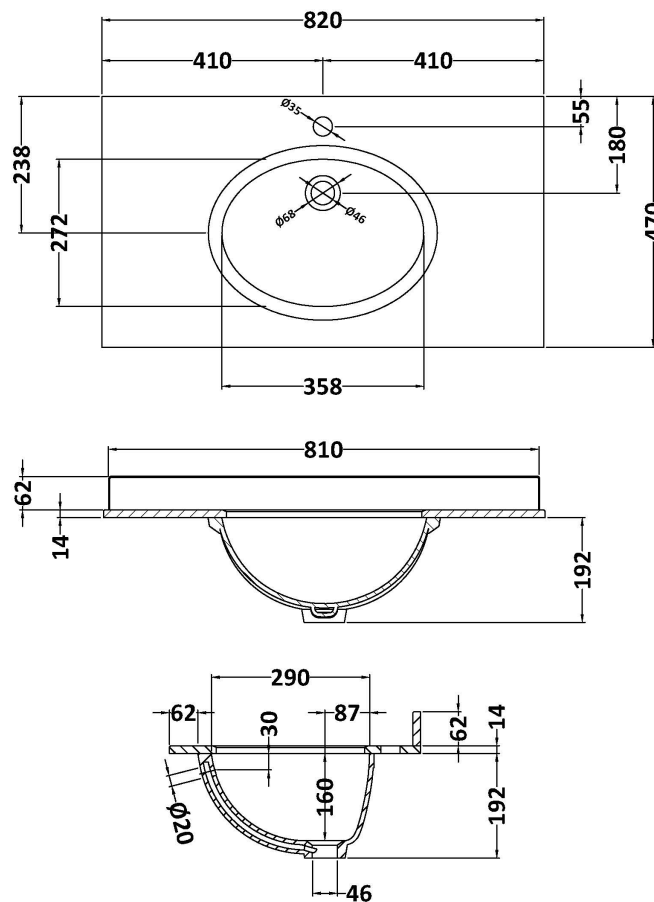

### Product Dimensions

Height (mm):	858
Width (mm):	790
Depth (mm):	455
Nett Weight (kg):	29.5

### Packaging Dimensions

Height (mm):	895
Width (mm):	810
Depth (mm):	480
Gross Weight (kg):	29.5

### Outer Box Dimensions (If Applicable)

Height (mm):	
Width (mm):	
Depth (mm):	
Gross Weight (kg):	
Barcode:	5055275812839

### Product Dimensions

Height (mm):	268
Width (mm):	820
Depth (mm):	463
Nett Weight (kg):	18