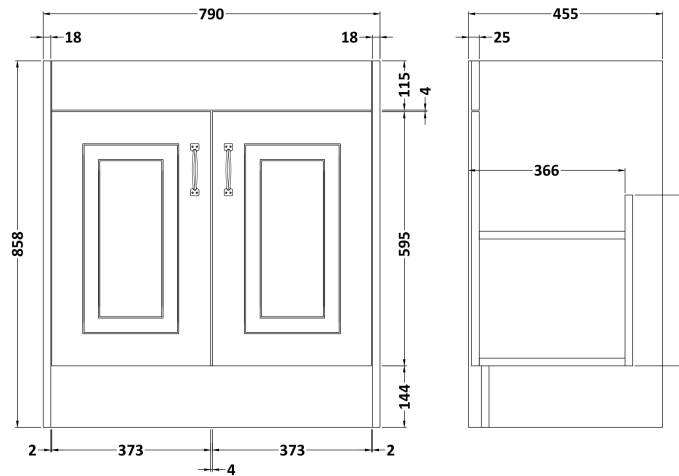

### Product Dimensions

Height (mm):	858
Width (mm):	790
Depth (mm):	455
Nett Weight (kg):	29.5

### Packaging Dimensions

Height (mm):	895
Width (mm):	810
Depth (mm):	480
Gross Weight (kg):	29.5

### Product Dimensions

Height (mm):	268
Width (mm):	820
Depth (mm):	463
Nett Weight (kg):	18

### Packaging Dimensions

Height (mm):	310
Width (mm):	900
Depth (mm):	550
Gross Weight (kg):	18.5