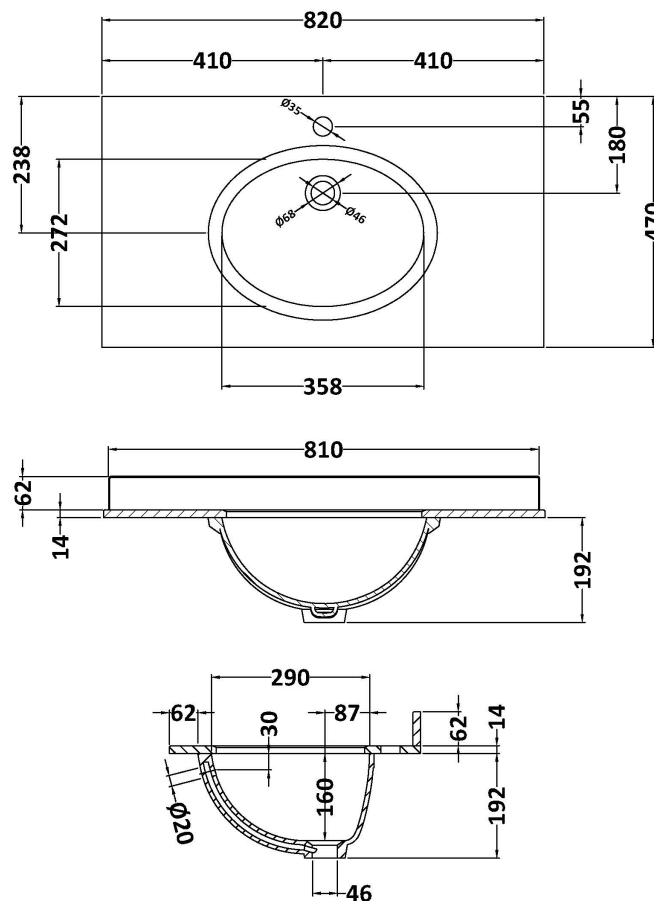

### Product Dimensions

Height (mm):	858
Width (mm):	790
Depth (mm):	455
Nett Weight (kg):	29.5

### Packaging Dimensions

Height (mm):	895
Width (mm):	810
Depth (mm):	480
Gross Weight (kg):	29.5

### Outer Box Dimensions (If Applicable)

Height (mm):	
Width (mm):	
Depth (mm):	
Gross Weight (kg):	
Barcode:	5055275812839

### Product Dimensions

Height (mm):	268
Width (mm):	820
Depth (mm):	463
Nett Weight (kg):	18