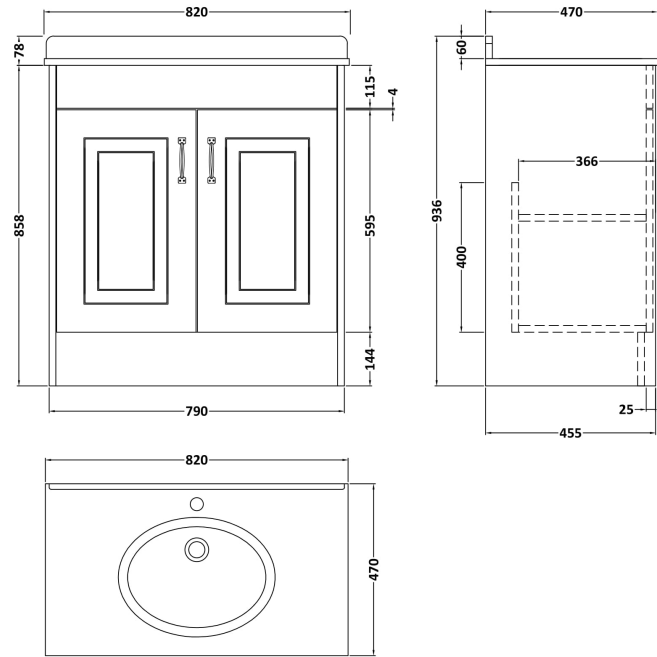

Sales Code: YOR129

Description: 800 2-Door F/S Unit With Marble Top 1Th

Packaging Details

Barcode: 5056462619880