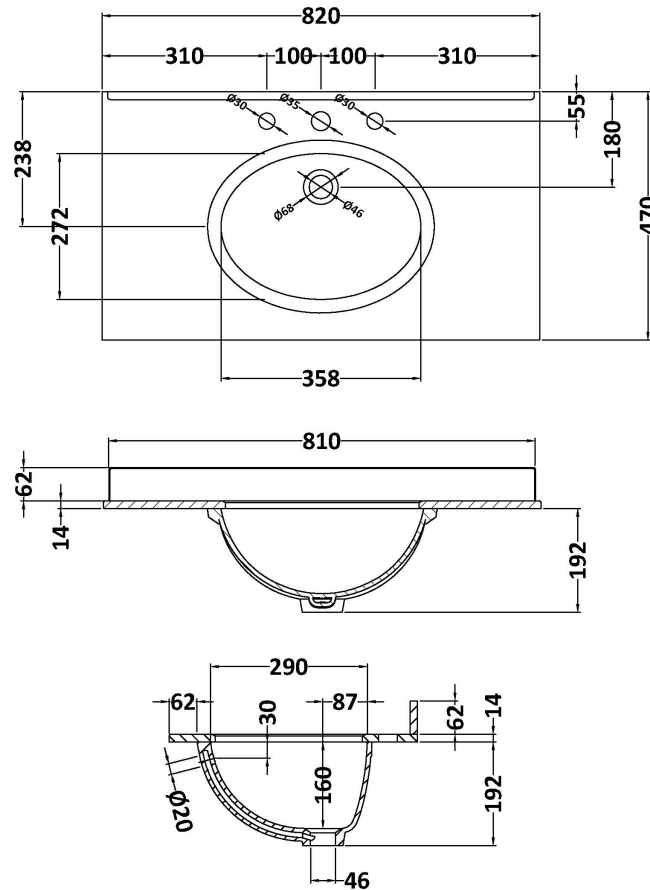

Packaging Dimensions

Height (mm):	895
Width (mm):	810
Depth (mm):	480
Gross Weight (kg):	29.5

Packaging Data

Box Colour:	Brown Cardboard Box
Box Qty:	1
Label Size:	100 x 50
Label Colour:	White Label
Label Qty:	2

Outer Box Dimensions (If Applicable)

Height (mm):	
Width (mm):	
Depth (mm):	
Gross Weight (kg):	
Barcode:	5055275812839

Product Details

Country of Origin:	United Kingdom
Fitting Instruction:	No
CE & UKCA:	N/A
FSC Certified Materials:	Yes
Colour:	White Ash
Construction Method:	Cam & Wood Dowel
Construction Type:	Rigid
Cabinet Finish:	MFC Textured Woodgrain
Fascia Finish:	Mdf Vinyl Textured Woodgrain
Cabinet Thickness (mm):	18
Fascia Thickness (mm):	18
Drawer Included:	No
Drawer Type:	Not Applicable
No of Shelves:	1
Hinge Type:	110 Degree Inset Clip-On S/C
Hinge Included:	Yes
Adjustable Legs:	No
Fixings Included:	No
Handle Style:	Traditional
Waste Shroud:	No
Handle Included:	Yes
Handle Type:	Strap

Sales Code: LOM231

Description: 800 Single Bowl Marble Top 3Th

Product Dimensions

Height (mm):	268
Width (mm):	820
Depth (mm):	463
Nett Weight (kg):	18

Packaging Dimensions

Height (mm):	310
Width (mm):	900
Depth (mm):	550
Gross Weight (kg):	18.5

Packaging Data

Box Colour:	White Cardboard Box
Box Qty:	1
Label Size:	100 x 50
Label Colour:	White Label
Label Qty:	2

Outer Box Dimensions (If Applicable)

Height (mm):	
Width (mm):	
Depth (mm):	
Gross Weight (kg):	
Barcode:	5056211819066