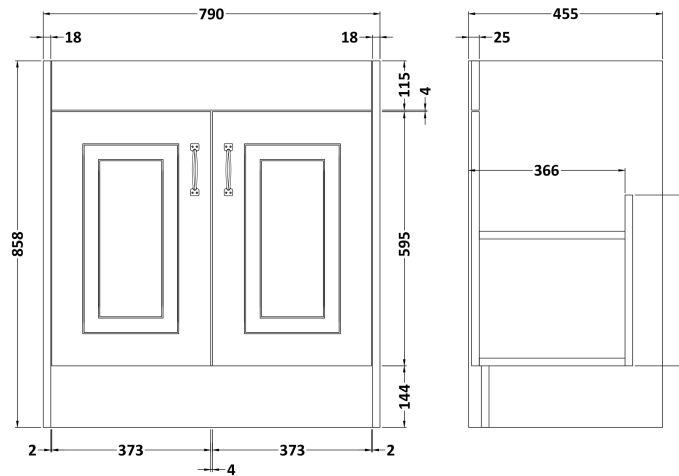

Sales Code: YOR131

Description: 800 2-Door F/S Unit With Marble Top 3Th

Packaging Details

Barcode: 5056462619736

Sales Code: OLF105

Description: 800 2-Door Floor Standing Unit

Product Dimensions

Height (mm):	858
Width (mm):	790
Depth (mm):	455
Nett Weight (kg):	29.5

Packaging Dimensions

Height (mm):	895
Width (mm):	810
Depth (mm):	480
Gross Weight (kg):	29.5

Packaging Data

Box Colour:	Brown Cardboard Box
Box Qty:	1
Label Size:	100 x 50
Label Colour:	White Label
Label Qty:	2

Outer Box Dimensions (If Applicable)

Height (mm):	
Width (mm):	
Depth (mm):	
Gross Weight (kg):	
Barcode:	5055275812839

Product Details

Country of Origin:	United Kingdom
Fitting Instruction:	No
CE & UKCA:	N/A
FSC Certified Materials:	Yes
Colour:	White Ash
Construction Method:	Cam & Wood Dowel
Construction Type:	Rigid
Cabinet Finish:	MFC Textured Woodgrain
Fascia Finish:	Mdf Vinyl Textured Woodgrain
Cabinet Thickness (mm):	18
Fascia Thickness (mm):	18
Drawer Included:	No
Drawer Type:	Not Applicable
No of Shelves:	1
Hinge Type:	110 Degree Inset Clip-On S/C
Hinge Included:	Yes
Adjustable Legs:	No
Fixings Included:	No
Handle Style:	Traditional
Waste Shroud:	No
Handle Included:	Yes
Handle Type:	Strap

Sales Code: LOM231

Description: 800 Single Bowl Marble Top 3Th

Product Dimensions

Height (mm):	268
Width (mm):	820
Depth (mm):	463
Nett Weight (kg):	18

Packaging Dimensions

Height (mm):	310
Width (mm):	900
Depth (mm):	550
Gross Weight (kg):	18.5