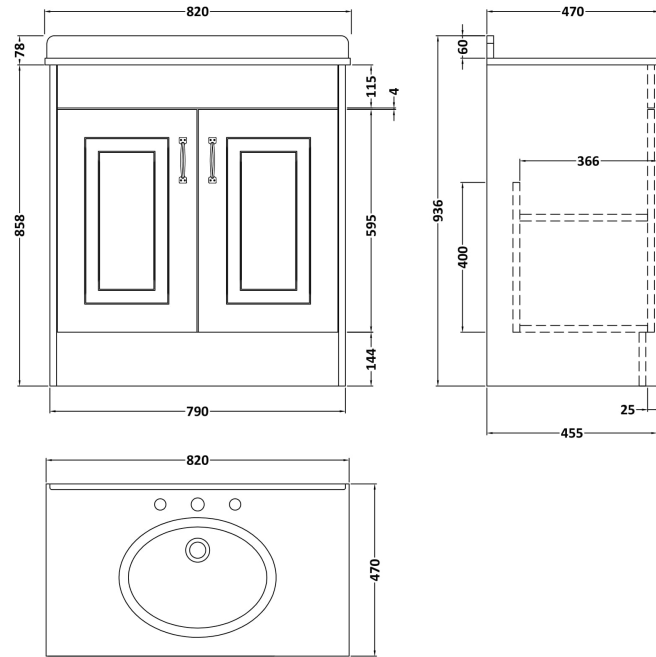

Sales Code: YOR131

Description: 800 2-Door F/S Unit With Marble Top 3Th

Packaging Details

Barcode: 5056462619736

Sales Code: OLF105

Description: 800 2-Door Floor Standing Unit

Product Dimensions

Height (mm):	858
Width (mm):	790
Depth (mm):	455
Nett Weight (kg):	29.5

Packaging Dimensions

Height (mm):	895
Width (mm):	810
Depth (mm):	480
Gross Weight (kg):	29.5

Packaging Data

Box Colour:	Brown Cardboard Box
Box Qty:	1
Label Size:	100 x 50
Label Colour:	White Label
Label Qty:	2

Outer Box Dimensions (If Applicable)

Height (mm):	
Width (mm):	
Depth (mm):	
Gross Weight (kg):	
Barcode:	5055275812839

Product Details

Country of Origin:	United Kingdom
Fitting Instruction:	No
CE & UKCA:	N/A
FSC Certified Materials:	Yes
Colour:	White Ash
Construction Method:	Cam & Wood Dowel
Construction Type:	Rigid
Cabinet Finish:	MFC Textured Woodgrain
Fascia Finish:	Mdf Vinyl Textured Woodgrain
Cabinet Thickness (mm):	18
Fascia Thickness (mm):	18
Drawer Included:	No
Drawer Type:	Not Applicable
No of Shelves:	1
Hinge Type:	110 Degree Inset Clip-On S/C
Hinge Included:	Yes
Adjustable Legs:	No
Fixings Included:	No
Handle Style:	Traditional
Waste Shroud:	No
Handle Included:	Yes
Handle Type:	Strap

Sales Code: LOM231

Description: 800 Single Bowl Marble Top 3Th

Product Dimensions

Height (mm):	268
Width (mm):	820
Depth (mm):	463
Nett Weight (kg):	18

Packaging Dimensions

Height (mm):	310
Width (mm):	900
Depth (mm):	550
Gross Weight (kg):	18.5