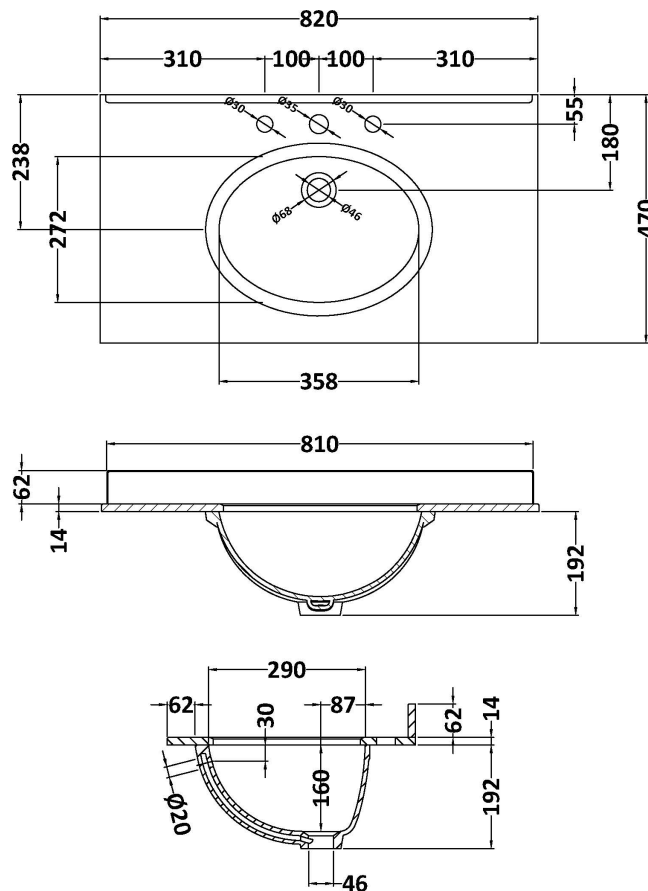

Packaging Dimensions

Height (mm):	895
Width (mm):	810
Depth (mm):	480
Gross Weight (kg):	29.5

Packaging Data

Box Colour:	Brown Cardboard Box
Box Qty:	1
Label Size:	100 x 50
Label Colour:	White Label
Label Qty:	2

Outer Box Dimensions (If Applicable)

Height (mm):	
Width (mm):	
Depth (mm):	
Gross Weight (kg):	
Barcode:	5055275812839

Product Details

Country of Origin:	United Kingdom
Fitting Instruction:	No
CE & UKCA:	N/A
FSC Certified Materials:	Yes
Colour:	White Ash
Construction Method:	Cam & Wood Dowel
Construction Type:	Rigid
Cabinet Finish:	MFC Textured Woodgrain
Fascia Finish:	Mdf Vinyl Textured Woodgrain
Cabinet Thickness (mm):	18
Fascia Thickness (mm):	18
Drawer Included:	No
Drawer Type:	Not Applicable
No of Shelves:	1
Hinge Type:	110 Degree Inset Clip-On S/C
Hinge Included:	Yes
Adjustable Legs:	No
Fixings Included:	No
Handle Style:	Traditional
Waste Shroud:	No
Handle Included:	Yes
Handle Type:	Strap

Sales Code: LOM232

Description: 800 Single Bowl Marble Top 3Th

Product Dimensions

Height (mm):	268
Width (mm):	820
Depth (mm):	463
Nett Weight (kg):	18

Packaging Dimensions

Height (mm):	310
Width (mm):	900
Depth (mm):	550
Gross Weight (kg):	18.5

Packaging Data

Box Colour:	White Cardboard Box
Box Qty:	1
Label Size:	100 x 50
Label Colour:	White Label
Label Qty:	2

Outer Box Dimensions (If Applicable)

Height (mm):	
Width (mm):	
Depth (mm):	
Gross Weight (kg):	
Barcode:	5056211819073