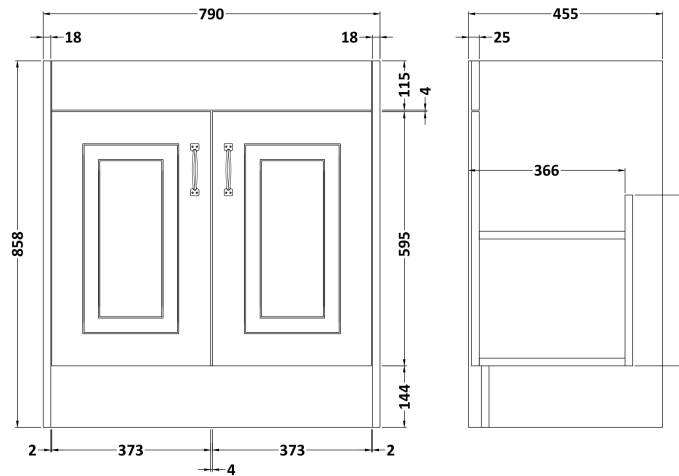

Sales Code: YOR132

Description: 800 2-Door F/S Unit With Marble Top 3Th

Packaging Details

Barcode: 5056462619910

Sales Code: OLF105

Description: 800 2-Door Floor Standing Unit

Product Dimensions

Height (mm):	858
Width (mm):	790
Depth (mm):	455
Nett Weight (kg):	29.5

Packaging Dimensions

Height (mm):	895
Width (mm):	810
Depth (mm):	480
Gross Weight (kg):	29.5

Packaging Data

Box Colour:	Brown Cardboard Box
Box Qty:	1
Label Size:	100 x 50
Label Colour:	White Label
Label Qty:	2

Outer Box Dimensions (If Applicable)

Height (mm):	
Width (mm):	
Depth (mm):	
Gross Weight (kg):	
Barcode:	5055275812839

Product Details

Country of Origin:	United Kingdom
Fitting Instruction:	No
CE & UKCA:	N/A
FSC Certified Materials:	Yes
Colour:	White Ash
Construction Method:	Cam & Wood Dowel
Construction Type:	Rigid
Cabinet Finish:	MFC Textured Woodgrain
Fascia Finish:	Mdf Vinyl Textured Woodgrain
Cabinet Thickness (mm):	18
Fascia Thickness (mm):	18
Drawer Included:	No
Drawer Type:	Not Applicable
No of Shelves:	1
Hinge Type:	110 Degree Inset Clip-On S/C
Hinge Included:	Yes
Adjustable Legs:	No
Fixings Included:	No
Handle Style:	Traditional
Waste Shroud:	No
Handle Included:	Yes
Handle Type:	Strap

Sales Code: LOM232

Description: 800 Single Bowl Marble Top 3Th

Product Dimensions

Height (mm):	268
Width (mm):	820
Depth (mm):	463
Nett Weight (kg):	18

Packaging Dimensions

Height (mm):	310
Width (mm):	900
Depth (mm):	550
Gross Weight (kg):	18.5