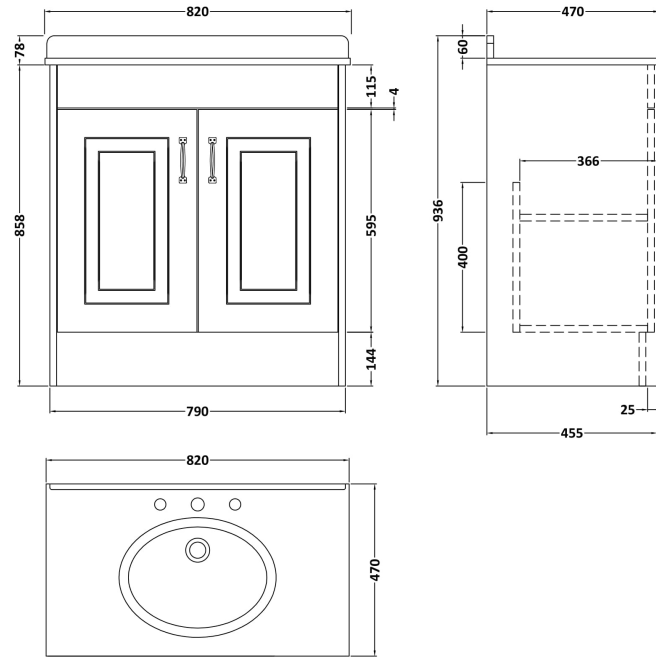

Sales Code: YOR132

Description: 800 2-Door F/S Unit With Marble Top 3Th

Packaging Details

Barcode: 5056462619910

Sales Code: OLF105

Description: 800 2-Door Floor Standing Unit

Product Dimensions

Height (mm):	858
Width (mm):	790
Depth (mm):	455
Nett Weight (kg):	29.5

Packaging Dimensions

Height (mm):	895
Width (mm):	810
Depth (mm):	480
Gross Weight (kg):	29.5

Packaging Data

Box Colour:	Brown Cardboard Box
Box Qty:	1
Label Size:	100 x 50
Label Colour:	White Label
Label Qty:	2

Outer Box Dimensions (If Applicable)

Height (mm):	
Width (mm):	
Depth (mm):	
Gross Weight (kg):	
Barcode:	5055275812839

Product Details

Country of Origin:	United Kingdom
Fitting Instruction:	No
CE & UKCA:	N/A
FSC Certified Materials:	Yes
Colour:	White Ash
Construction Method:	Cam & Wood Dowel
Construction Type:	Rigid
Cabinet Finish:	MFC Textured Woodgrain
Fascia Finish:	Mdf Vinyl Textured Woodgrain
Cabinet Thickness (mm):	18
Fascia Thickness (mm):	18
Drawer Included:	No
Drawer Type:	Not Applicable
No of Shelves:	1
Hinge Type:	110 Degree Inset Clip-On S/C
Hinge Included:	Yes
Adjustable Legs:	No
Fixings Included:	No
Handle Style:	Traditional
Waste Shroud:	No
Handle Included:	Yes
Handle Type:	Strap

Sales Code: LOM232

Description: 800 Single Bowl Marble Top 3Th

Product Dimensions

Height (mm):	268
Width (mm):	820
Depth (mm):	463
Nett Weight (kg):	18

Packaging Dimensions

Height (mm):	310
Width (mm):	900
Depth (mm):	550
Gross Weight (kg):	18.5