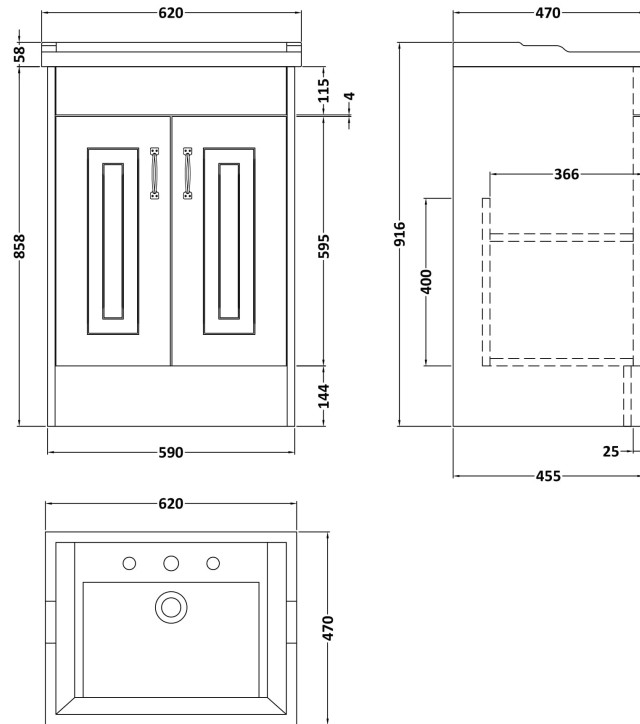

Sales Code: YOR133

Description: 600 2-Door F/S Unit With Basin 3Th

Packaging Details

Barcode: 5056462623238

Sales Code: OLF103

Description: 600 2-Door Floor Standing Unit

Product Dimensions

Height (mm):	858
Width (mm):	590
Depth (mm):	455
Nett Weight (kg):	25

Packaging Dimensions

Height (mm):	895
Width (mm):	610
Depth (mm):	480
Gross Weight (kg):	25

Packaging Data

Box Colour:	Brown Cardboard Box
Box Qty:	1
Label Size:	100 x 50
Label Colour:	White Label
Label Qty:	2

Outer Box Dimensions (If Applicable)

Height (mm):	
Width (mm):	
Depth (mm):	
Gross Weight (kg):	
Barcode:	5055275812808

Product Details

Country of Origin:	United Kingdom
Fitting Instruction:	No
CE & UKCA:	N/A
FSC Certified Materials:	Yes
Colour:	White Ash
Construction Method:	Cam & Wood Dowel
Construction Type:	Rigid
Cabinet Finish:	MFC Textured Woodgrain
Fascia Finish:	Mdf Vinyl Textured Woodgrain
Cabinet Thickness (mm):	18
Fascia Thickness (mm):	18
Drawer Included:	No
Drawer Type:	Not Applicable
No of Shelves:	1
Hinge Type:	110 Degree Inset Clip-On S/C
Hinge Included:	Yes
Adjustable Legs:	No
Fixings Included:	Yes
Handle Style:	Traditional
Waste Shroud:	No
Handle Included:	Yes, Supplied
Handle Type:	Strap

Sales Code: NLV033

Description: 600mm Traditional Basin 3Th

Product Dimensions

Height (mm):	218
Width (mm):	620
Depth (mm):	470
Nett Weight (kg):	17.5

Packaging Dimensions

Height (mm):	260
Width (mm):	640
Depth (mm):	500
Gross Weight (kg):	18.5