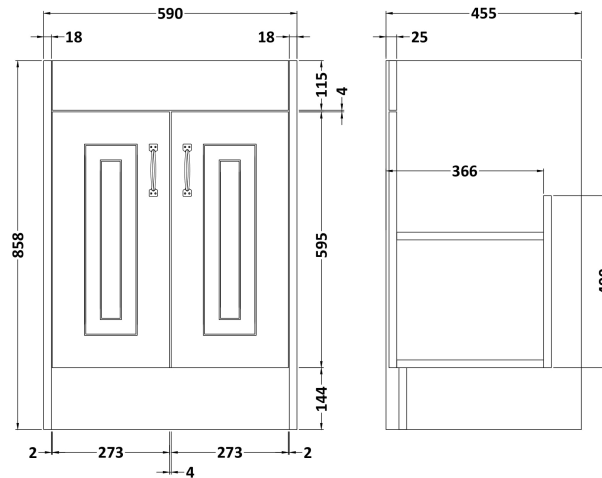

Sales Code: YOR133

Description: 600 2-Door F/S Unit With Basin 3Th

Packaging Details

Barcode: 5056462623238

Sales Code: OLF103

Description: 600 2-Door Floor Standing Unit

Product Dimensions

Height (mm):	858
Width (mm):	590
Depth (mm):	455
Nett Weight (kg):	25

Packaging Dimensions

Height (mm):	895
Width (mm):	610
Depth (mm):	480
Gross Weight (kg):	25

Packaging Data

Box Colour:	Brown Cardboard Box
Box Qty:	1
Label Size:	100 x 50
Label Colour:	White Label
Label Qty:	2

Outer Box Dimensions (If Applicable)

Height (mm):	
Width (mm):	
Depth (mm):	
Gross Weight (kg):	
Barcode:	5055275812808

Product Details

Country of Origin:	United Kingdom
Fitting Instruction:	No
CE & UKCA:	N/A
FSC Certified Materials:	Yes
Colour:	White Ash
Construction Method:	Cam & Wood Dowel
Construction Type:	Rigid
Cabinet Finish:	MFC Textured Woodgrain
Fascia Finish:	Mdf Vinyl Textured Woodgrain
Cabinet Thickness (mm):	18
Fascia Thickness (mm):	18
Drawer Included:	No
Drawer Type:	Not Applicable
No of Shelves:	1
Hinge Type:	110 Degree Inset Clip-On S/C
Hinge Included:	Yes
Adjustable Legs:	No
Fixings Included:	Yes
Handle Style:	Traditional
Waste Shroud:	No
Handle Included:	Yes, Supplied
Handle Type:	Strap

Sales Code: NLV033

Description: 600mm Traditional Basin 3Th

Product Dimensions

Height (mm):	218
Width (mm):	620
Depth (mm):	470
Nett Weight (kg):	17.5

Packaging Dimensions

Height (mm):	260
Width (mm):	640
Depth (mm):	500
Gross Weight (kg):	18.5