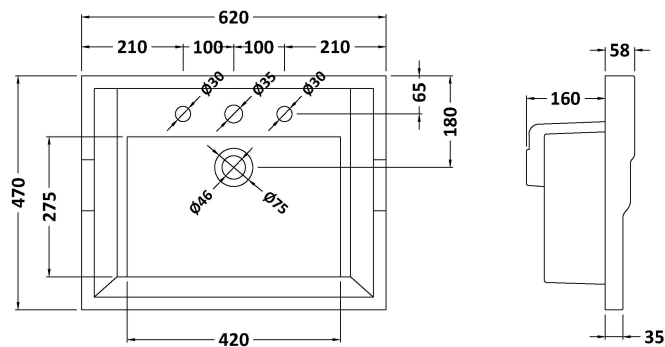

Packaging Dimensions

Height (mm):	895
Width (mm):	610
Depth (mm):	480
Gross Weight (kg):	25

Packaging Data

Box Colour:	Brown Cardboard Box
Box Qty:	1
Label Size:	100 x 50
Label Colour:	White Label
Label Qty:	2

Outer Box Dimensions (If Applicable)

Height (mm):	
Width (mm):	
Depth (mm):	
Gross Weight (kg):	
Barcode:	5055275812808

Product Details

Country of Origin:	United Kingdom
Fitting Instruction:	No
CE & UKCA:	N/A
FSC Certified Materials:	Yes
Colour:	White Ash
Construction Method:	Cam & Wood Dowel
Construction Type:	Rigid
Cabinet Finish:	MFC Textured Woodgrain
Fascia Finish:	Mdf Vinyl Textured Woodgrain
Cabinet Thickness (mm):	18
Fascia Thickness (mm):	18
Drawer Included:	No
Drawer Type:	Not Applicable
No of Shelves:	1
Hinge Type:	110 Degree Inset Clip-On S/C
Hinge Included:	Yes
Adjustable Legs:	No
Fixings Included:	Yes
Handle Style:	Traditional
Waste Shroud:	No
Handle Included:	Yes, Supplied
Handle Type:	Strap

Sales Code: NLV033

Description: 600mm Traditional Basin 3Th

Product Dimensions

Height (mm):	218
Width (mm):	620
Depth (mm):	470
Nett Weight (kg):	17.5

Packaging Dimensions

Height (mm):	260
Width (mm):	640
Depth (mm):	500
Gross Weight (kg):	18.5

Packaging Data

Box Colour:	Brown Cardboard Box - Printed
Box Qty:	1
Label Size:	100 x 50
Label Colour:	White Label
Label Qty:	2

Outer Box Dimensions (If Applicable)

Height (mm):	
Width (mm):	
Depth (mm):	
Gross Weight (kg):	
Barcode:	5055275830024