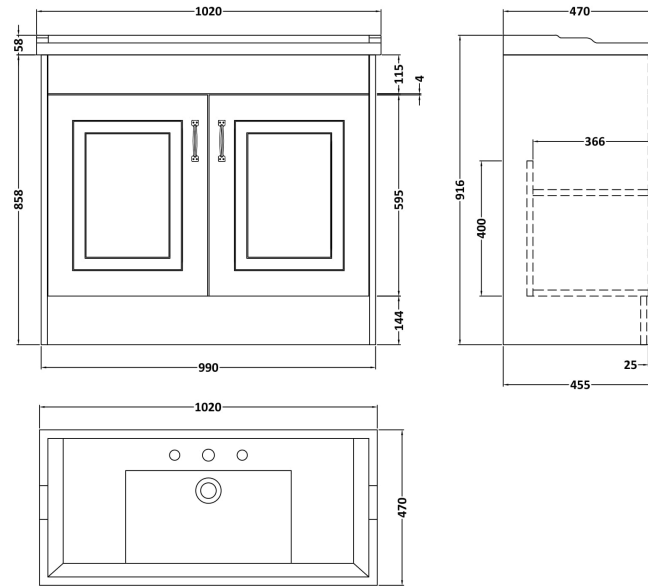

Sales Code: YOR137

Description: 1000 2-Door F/S Unit With Basin 3Th

Packaging Details

Barcode: 5056462623290

Sales Code: OLF107

Description: 1000 2-Door Floor Standing Unit

Product Dimensions

Height (mm):	858
Width (mm):	990
Depth (mm):	455
Nett Weight (kg):	33.5

Packaging Dimensions

Height (mm):	895
Width (mm):	1010
Depth (mm):	480
Gross Weight (kg):	33.5

Packaging Data

Box Colour:	Brown Cardboard Box
Box Qty:	1
Label Size:	100 x 50
Label Colour:	White Label
Label Qty:	2

Outer Box Dimensions (If Applicable)

Height (mm):	
Width (mm):	
Depth (mm):	
Gross Weight (kg):	
Barcode:	5056211851479

Product Details

Country of Origin:	United Kingdom
Fitting Instruction:	No
CE & UKCA:	N/A
FSC Certified Materials:	Yes
Colour:	White Ash
Construction Method:	Cam & Wood Dowel
Construction Type:	Rigid
Cabinet Finish:	MFC Textured Woodgrain
Fascia Finish:	Mdf Vinyl Textured Woodgrain
Cabinet Thickness (mm):	18
Fascia Thickness (mm):	18
Drawer Included:	No
Drawer Type:	Not Applicable
No of Shelves:	1
Hinge Type:	110 Degree Inset Clip-On S/C
Hinge Included:	Yes
Adjustable Legs:	No
Fixings Included:	Yes
Handle Style:	Traditional
Waste Shroud:	No
Handle Included:	Yes
Handle Type:	Strap

Sales Code: NLV037

Description: 1000mm Traditional Basin 3Th

Product Dimensions

Height (mm):	218
Width (mm):	1020
Depth (mm):	470
Nett Weight (kg):	26

Packaging Dimensions

Height (mm):	260
Width (mm):	1020
Depth (mm):	480
Gross Weight (kg):	27