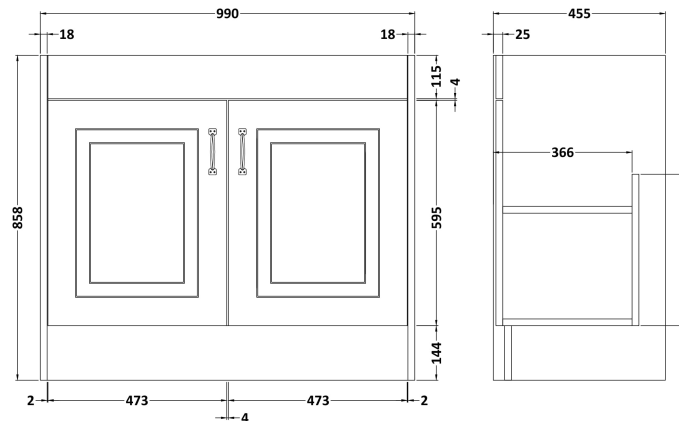

Sales Code: YOR137

Description: 1000 2-Door F/S Unit With Basin 3Th

Packaging Details

Barcode: 5056462623290

Sales Code: OLF107

Description: 1000 2-Door Floor Standing Unit

Product Dimensions

Height (mm):	858
Width (mm):	990
Depth (mm):	455
Nett Weight (kg):	33.5

Packaging Dimensions

Height (mm):	895
Width (mm):	1010
Depth (mm):	480
Gross Weight (kg):	33.5

Packaging Data

Box Colour:	Brown Cardboard Box
Box Qty:	1
Label Size:	100 x 50
Label Colour:	White Label
Label Qty:	2

Outer Box Dimensions (If Applicable)

Height (mm):	
Width (mm):	
Depth (mm):	
Gross Weight (kg):	
Barcode:	5056211851479

Product Details

Country of Origin:	United Kingdom
Fitting Instruction:	No
CE & UKCA:	N/A
FSC Certified Materials:	Yes
Colour:	White Ash
Construction Method:	Cam & Wood Dowel
Construction Type:	Rigid
Cabinet Finish:	MFC Textured Woodgrain
Fascia Finish:	Mdf Vinyl Textured Woodgrain
Cabinet Thickness (mm):	18
Fascia Thickness (mm):	18
Drawer Included:	No
Drawer Type:	Not Applicable
No of Shelves:	1
Hinge Type:	110 Degree Inset Clip-On S/C
Hinge Included:	Yes
Adjustable Legs:	No
Fixings Included:	Yes
Handle Style:	Traditional
Waste Shroud:	No
Handle Included:	Yes
Handle Type:	Strap

Sales Code: NLV037

Description: 1000mm Traditional Basin 3Th

Product Dimensions

Height (mm):	218
Width (mm):	1020
Depth (mm):	470
Nett Weight (kg):	26

Packaging Dimensions

Height (mm):	260
Width (mm):	1020
Depth (mm):	480
Gross Weight (kg):	27