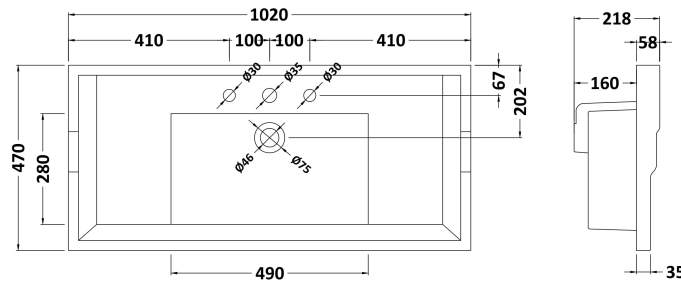

Packaging Dimensions

Height (mm):	895
Width (mm):	1010
Depth (mm):	480
Gross Weight (kg):	33.5

Packaging Data

Box Colour:	Brown Cardboard Box
Box Qty:	1
Label Size:	100 x 50
Label Colour:	White Label
Label Qty:	2

Outer Box Dimensions (If Applicable)

Height (mm):	
Width (mm):	
Depth (mm):	
Gross Weight (kg):	
Barcode:	5056211851479

Product Details

Country of Origin:	United Kingdom
Fitting Instruction:	No
CE & UKCA:	N/A
FSC Certified Materials:	Yes
Colour:	White Ash
Construction Method:	Cam & Wood Dowel
Construction Type:	Rigid
Cabinet Finish:	MFC Textured Woodgrain
Fascia Finish:	Mdf Vinyl Textured Woodgrain
Cabinet Thickness (mm):	18
Fascia Thickness (mm):	18
Drawer Included:	No
Drawer Type:	Not Applicable
No of Shelves:	1
Hinge Type:	110 Degree Inset Clip-On S/C
Hinge Included:	Yes
Adjustable Legs:	No
Fixings Included:	Yes
Handle Style:	Traditional
Waste Shroud:	No
Handle Included:	Yes
Handle Type:	Strap

Sales Code: NLV037

Description: 1000mm Traditional Basin 3Th

Product Dimensions

Height (mm):	218
Width (mm):	1020
Depth (mm):	470
Nett Weight (kg):	26

Packaging Dimensions

Height (mm):	260
Width (mm):	1020
Depth (mm):	480
Gross Weight (kg):	27

Packaging Data

Box Colour:	Brown Cardboard Box - Printed
Box Qty:	1
Label Size:	100 x 50
Label Colour:	White Label
Label Qty:	2

Outer Box Dimensions (If Applicable)

Height (mm):	
Width (mm):	
Depth (mm):	
Gross Weight (kg):	
Barcode:	5056211825722