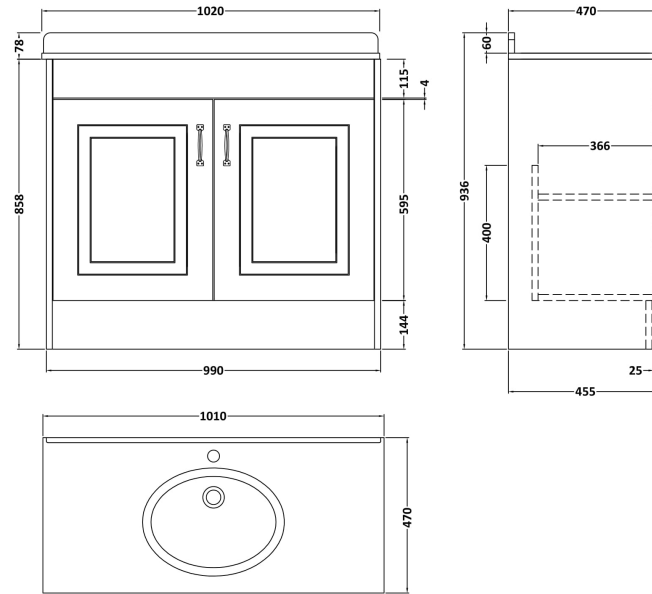

Sales Code: YOR145

Description: 1000 2-Door F/S Unit With Marble Top 1Th

Packaging Details

Barcode: 5056462619583