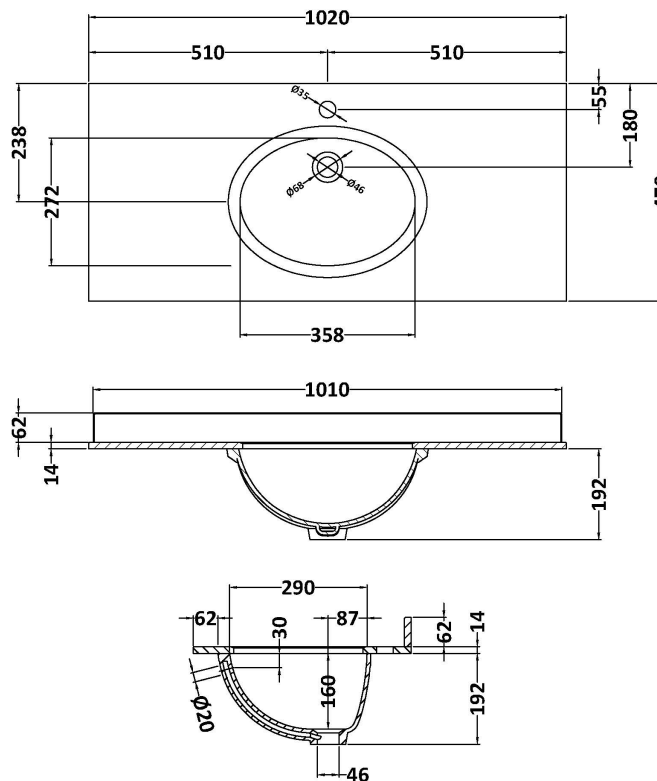

### Packaging Dimensions

Height (mm):	895
Width (mm):	1010
Depth (mm):	480
Gross Weight (kg):	33.5

### Outer Box Dimensions (If Applicable)

Height (mm):	
Width (mm):	
Depth (mm):	
Gross Weight (kg):	
Barcode:	5056211851479

### Product Dimensions

Height (mm):	268
Width (mm):	1020
Depth (mm):	470
Nett Weight (kg):	18

### Packaging Dimensions

Height (mm):	250
Width (mm):	1100
Depth (mm):	580
Gross Weight (kg):	18.5