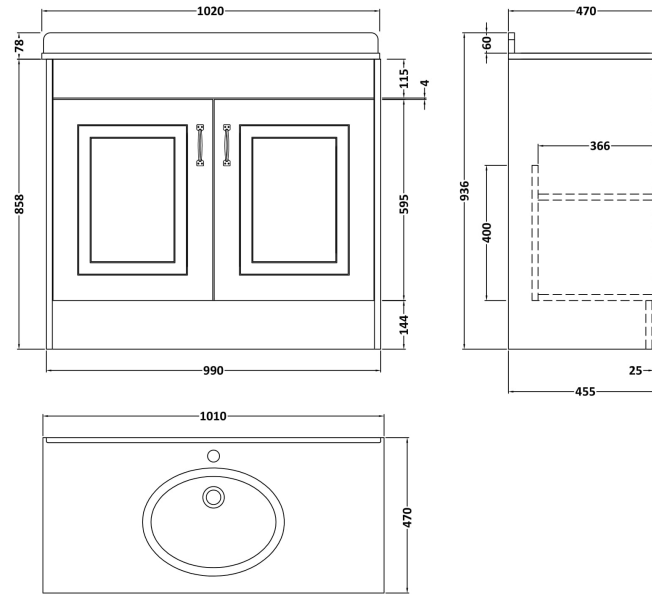

Sales Code: YOR146

Description: 1000 2-Door F/S Unit With Marble Top 1Th

Packaging Details

Barcode: 5056462619767

Sales Code: OLF107

Description: 1000 2-Door Floor Standing Unit

Product Dimensions

Height (mm):	858
Width (mm):	990
Depth (mm):	455
Nett Weight (kg):	33.5

Packaging Dimensions

Height (mm):	895
Width (mm):	1010
Depth (mm):	480
Gross Weight (kg):	33.5

Packaging Data

Box Colour:	Brown Cardboard Box
Box Qty:	1
Label Size:	100 x 50
Label Colour:	White Label
Label Qty:	2

Outer Box Dimensions (If Applicable)

Height (mm):	
Width (mm):	
Depth (mm):	
Gross Weight (kg):	
Barcode:	5056211851479

Product Details

Country of Origin:	United Kingdom
Fitting Instruction:	No
CE & UKCA:	N/A
FSC Certified Materials:	Yes
Colour:	White Ash
Construction Method:	Cam & Wood Dowel
Construction Type:	Rigid
Cabinet Finish:	MFC Textured Woodgrain
Fascia Finish:	Mdf Vinyl Textured Woodgrain
Cabinet Thickness (mm):	18
Fascia Thickness (mm):	18
Drawer Included:	No
Drawer Type:	Not Applicable
No of Shelves:	1
Hinge Type:	110 Degree Inset Clip-On S/C
Hinge Included:	Yes
Adjustable Legs:	No
Fixings Included:	Yes
Handle Style:	Traditional
Waste Shroud:	No
Handle Included:	Yes
Handle Type:	Strap

Sales Code: LOM246

Description: 1000 Rectangle Marble Top/Basin 1Th

Product Dimensions

Height (mm):	268
Width (mm):	1020
Depth (mm):	470
Nett Weight (kg):	18

Packaging Dimensions

Height (mm):	250
Width (mm):	1100
Depth (mm):	580
Gross Weight (kg):	18.5