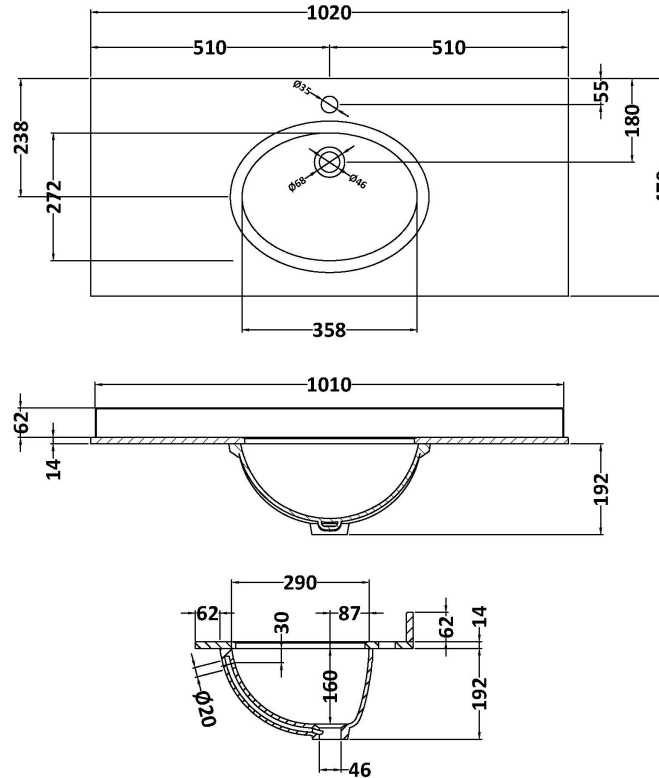

Packaging Dimensions

Height (mm):	895
Width (mm):	1010
Depth (mm):	480
Gross Weight (kg):	33.5

Packaging Data

Box Colour:	Brown Cardboard Box
Box Qty:	1
Label Size:	100 x 50
Label Colour:	White Label
Label Qty:	2

Outer Box Dimensions (If Applicable)

Height (mm):	
Width (mm):	
Depth (mm):	
Gross Weight (kg):	
Barcode:	5056211851479

Product Details

Country of Origin:	United Kingdom
Fitting Instruction:	No
CE & UKCA:	N/A
FSC Certified Materials:	Yes
Colour:	White Ash
Construction Method:	Cam & Wood Dowel
Construction Type:	Rigid
Cabinet Finish:	MFC Textured Woodgrain
Fascia Finish:	Mdf Vinyl Textured Woodgrain
Cabinet Thickness (mm):	18
Fascia Thickness (mm):	18
Drawer Included:	No
Drawer Type:	Not Applicable
No of Shelves:	1
Hinge Type:	110 Degree Inset Clip-On S/C
Hinge Included:	Yes
Adjustable Legs:	No
Fixings Included:	Yes
Handle Style:	Traditional
Waste Shroud:	No
Handle Included:	Yes
Handle Type:	Strap

Sales Code: LOM246

Description: 1000 Rectangle Marble Top/Basin 1Th

Product Dimensions

Height (mm):	268
Width (mm):	1020
Depth (mm):	470
Nett Weight (kg):	18

Packaging Dimensions

Height (mm):	250
Width (mm):	1100
Depth (mm):	580
Gross Weight (kg):	18.5

Packaging Data

Box Colour:	White Cardboard Box
Box Qty:	1
Label Size:	100 x 50
Label Colour:	White Label
Label Qty:	2

Outer Box Dimensions (If Applicable)

Height (mm):	
Width (mm):	
Depth (mm):	
Gross Weight (kg):	
Barcode:	5056211825746