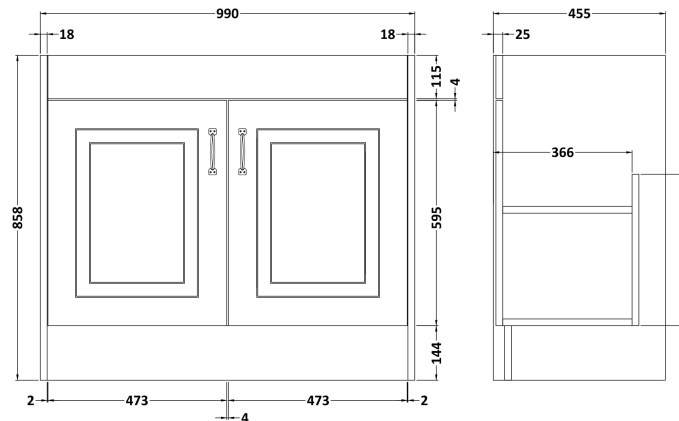

Sales Code: YOR146

Description: 1000 2-Door F/S Unit With Marble Top 1Th

Packaging Details

Barcode: 5056462619767

Sales Code: OLF107

Description: 1000 2-Door Floor Standing Unit

Product Dimensions

Height (mm):	858
Width (mm):	990
Depth (mm):	455
Nett Weight (kg):	33.5

Packaging Dimensions

Height (mm):	895
Width (mm):	1010
Depth (mm):	480
Gross Weight (kg):	33.5

Packaging Data

Box Colour:	Brown Cardboard Box
Box Qty:	1
Label Size:	100 x 50
Label Colour:	White Label
Label Qty:	2

Outer Box Dimensions (If Applicable)

Height (mm):	
Width (mm):	
Depth (mm):	
Gross Weight (kg):	
Barcode:	5056211851479

Product Details

Country of Origin:	United Kingdom
Fitting Instruction:	No
CE & UKCA:	N/A
FSC Certified Materials:	Yes
Colour:	White Ash
Construction Method:	Cam & Wood Dowel
Construction Type:	Rigid
Cabinet Finish:	MFC Textured Woodgrain
Fascia Finish:	Mdf Vinyl Textured Woodgrain
Cabinet Thickness (mm):	18
Fascia Thickness (mm):	18
Drawer Included:	No
Drawer Type:	Not Applicable
No of Shelves:	1
Hinge Type:	110 Degree Inset Clip-On S/C
Hinge Included:	Yes
Adjustable Legs:	No
Fixings Included:	Yes
Handle Style:	Traditional
Waste Shroud:	No
Handle Included:	Yes
Handle Type:	Strap

Sales Code: LOM246

Description: 1000 Rectangle Marble Top/Basin 1Th

Product Dimensions

Height (mm):	268
Width (mm):	1020
Depth (mm):	470
Nett Weight (kg):	18

Packaging Dimensions

Height (mm):	250
Width (mm):	1100
Depth (mm):	580
Gross Weight (kg):	18.5