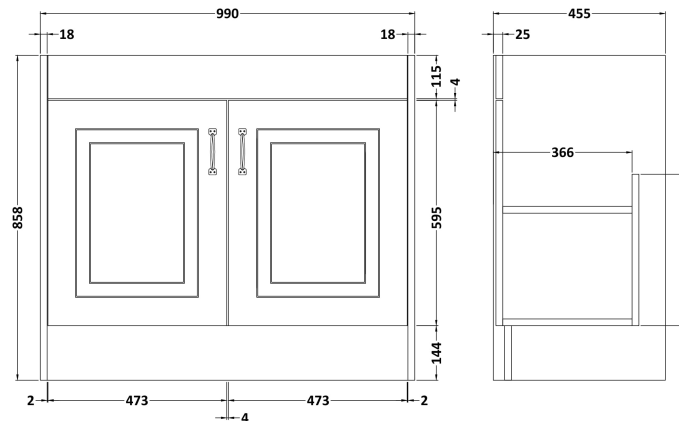

Sales Code: YOR148

Description: 1000 2-Door F/S Unit With Marble Top 3Th

Packaging Details

Barcode: 5056462619613

Sales Code: OLF107

Description: 1000 2-Door Floor Standing Unit

Product Dimensions

Height (mm):	858
Width (mm):	990
Depth (mm):	455
Nett Weight (kg):	33.5

Packaging Dimensions

Height (mm):	895
Width (mm):	1010
Depth (mm):	480
Gross Weight (kg):	33.5

Packaging Data

Box Colour:	Brown Cardboard Box
Box Qty:	1
Label Size:	100 x 50
Label Colour:	White Label
Label Qty:	2

Outer Box Dimensions (If Applicable)

Height (mm):	
Width (mm):	
Depth (mm):	
Gross Weight (kg):	
Barcode:	5056211851479

Product Details

Country of Origin:	United Kingdom
Fitting Instruction:	No
CE & UKCA:	N/A
FSC Certified Materials:	Yes
Colour:	White Ash
Construction Method:	Cam & Wood Dowel
Construction Type:	Rigid
Cabinet Finish:	MFC Textured Woodgrain
Fascia Finish:	Mdf Vinyl Textured Woodgrain
Cabinet Thickness (mm):	18
Fascia Thickness (mm):	18
Drawer Included:	No
Drawer Type:	Not Applicable
No of Shelves:	1
Hinge Type:	110 Degree Inset Clip-On S/C
Hinge Included:	Yes
Adjustable Legs:	No
Fixings Included:	Yes
Handle Style:	Traditional
Waste Shroud:	No
Handle Included:	Yes
Handle Type:	Strap

Sales Code: LOM248

Description: 1000 Rectangle Marble Top/Basin 3Th

Product Dimensions

Height (mm):	268
Width (mm):	1020
Depth (mm):	470
Nett Weight (kg):	18

Packaging Dimensions

Height (mm):	250
Width (mm):	1100
Depth (mm):	580
Gross Weight (kg):	18.5