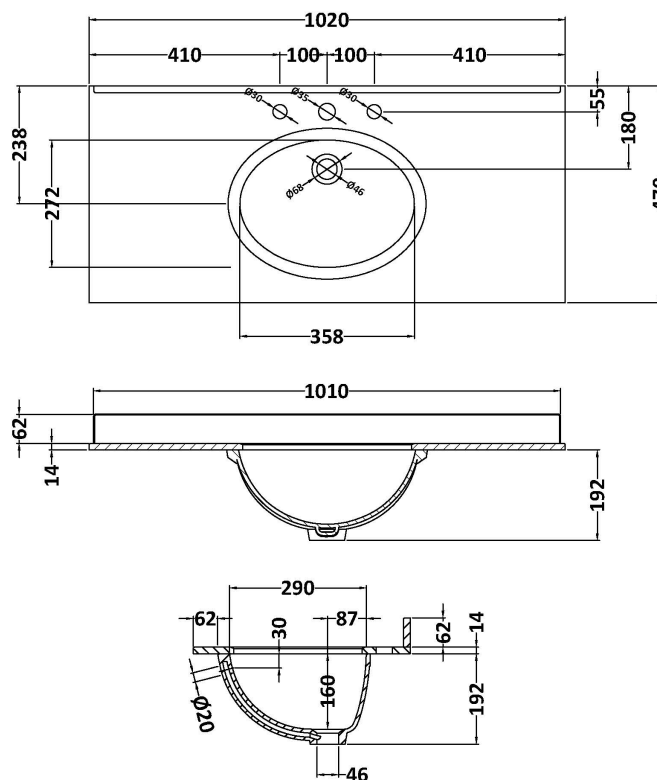

Packaging Dimensions

Height (mm):	895
Width (mm):	1010
Depth (mm):	480
Gross Weight (kg):	33.5

Packaging Data

Box Colour:	Brown Cardboard Box
Box Qty:	1
Label Size:	100 x 50
Label Colour:	White Label
Label Qty:	2

Outer Box Dimensions (If Applicable)

Height (mm):	
Width (mm):	
Depth (mm):	
Gross Weight (kg):	
Barcode:	5056211851479

Product Details

Country of Origin:	United Kingdom
Fitting Instruction:	No
CE & UKCA:	N/A
FSC Certified Materials:	Yes
Colour:	White Ash
Construction Method:	Cam & Wood Dowel
Construction Type:	Rigid
Cabinet Finish:	MFC Textured Woodgrain
Fascia Finish:	Mdf Vinyl Textured Woodgrain
Cabinet Thickness (mm):	18
Fascia Thickness (mm):	18
Drawer Included:	No
Drawer Type:	Not Applicable
No of Shelves:	1
Hinge Type:	110 Degree Inset Clip-On S/C
Hinge Included:	Yes
Adjustable Legs:	No
Fixings Included:	Yes
Handle Style:	Traditional
Waste Shroud:	No
Handle Included:	Yes
Handle Type:	Strap

Sales Code: LOM248

Description: 1000 Rectangle Marble Top/Basin 3Th

Product Dimensions

Height (mm):	268
Width (mm):	1020
Depth (mm):	470
Nett Weight (kg):	18

Packaging Dimensions

Height (mm):	250
Width (mm):	1100
Depth (mm):	580
Gross Weight (kg):	18.5

Packaging Data

Box Colour:	White Cardboard Box
Box Qty:	1
Label Size:	100 x 50
Label Colour:	White Label
Label Qty:	2

Outer Box Dimensions (If Applicable)

Height (mm):	
Width (mm):	
Depth (mm):	
Gross Weight (kg):	
Barcode:	5056211825760