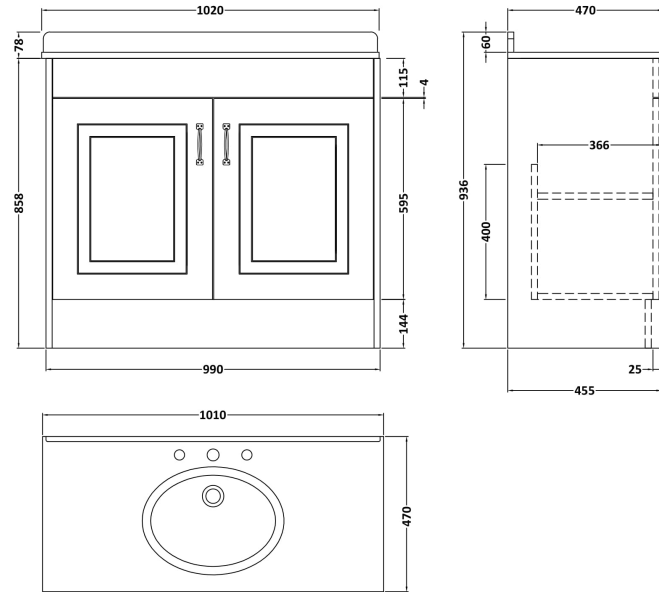

Sales Code: YOR148

Description: 1000 2-Door F/S Unit With Marble Top 3Th

Packaging Details

Barcode: 5056462619613

Sales Code: OLF107

Description: 1000 2-Door Floor Standing Unit

Product Dimensions

Height (mm):	858
Width (mm):	990
Depth (mm):	455
Nett Weight (kg):	33.5

Packaging Dimensions

Height (mm):	895
Width (mm):	1010
Depth (mm):	480
Gross Weight (kg):	33.5

Packaging Data

Box Colour:	Brown Cardboard Box
Box Qty:	1
Label Size:	100 x 50
Label Colour:	White Label
Label Qty:	2

Outer Box Dimensions (If Applicable)

Height (mm):	
Width (mm):	
Depth (mm):	
Gross Weight (kg):	
Barcode:	5056211851479

Product Details

Country of Origin:	United Kingdom
Fitting Instruction:	No
CE & UKCA:	N/A
FSC Certified Materials:	Yes
Colour:	White Ash
Construction Method:	Cam & Wood Dowel
Construction Type:	Rigid
Cabinet Finish:	MFC Textured Woodgrain
Fascia Finish:	Mdf Vinyl Textured Woodgrain
Cabinet Thickness (mm):	18
Fascia Thickness (mm):	18
Drawer Included:	No
Drawer Type:	Not Applicable
No of Shelves:	1
Hinge Type:	110 Degree Inset Clip-On S/C
Hinge Included:	Yes
Adjustable Legs:	No
Fixings Included:	Yes
Handle Style:	Traditional
Waste Shroud:	No
Handle Included:	Yes
Handle Type:	Strap

Sales Code: LOM248

Description: 1000 Rectangle Marble Top/Basin 3Th

Product Dimensions

Height (mm):	268
Width (mm):	1020
Depth (mm):	470
Nett Weight (kg):	18

Packaging Dimensions

Height (mm):	250
Width (mm):	1100
Depth (mm):	580
Gross Weight (kg):	18.5