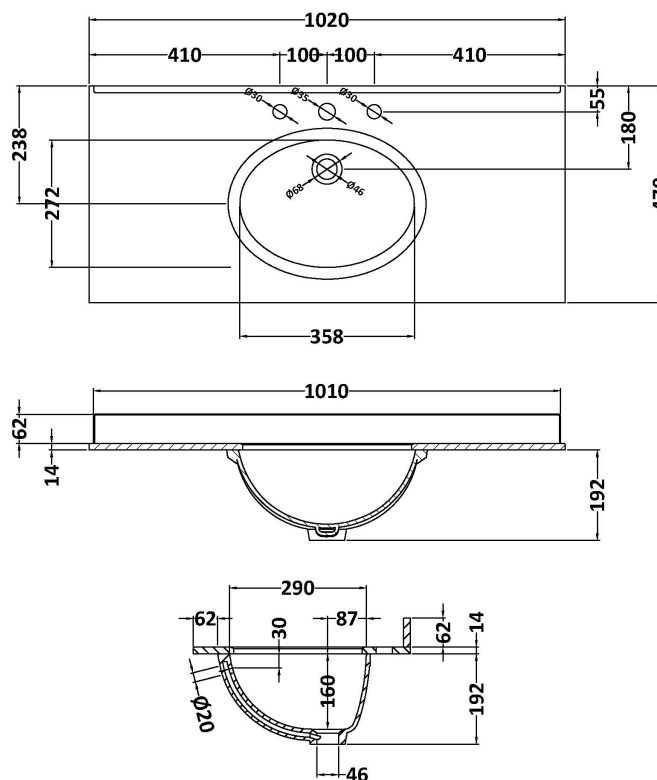

Packaging Dimensions

Height (mm):	895
Width (mm):	1010
Depth (mm):	480
Gross Weight (kg):	33.5

Packaging Data

Box Colour:	Brown Cardboard Box
Box Qty:	1
Label Size:	100 x 50
Label Colour:	White Label
Label Qty:	2

Outer Box Dimensions (If Applicable)

Height (mm):	
Width (mm):	
Depth (mm):	
Gross Weight (kg):	
Barcode:	5056211851479

Product Details

Country of Origin:	United Kingdom
Fitting Instruction:	No
CE & UKCA:	N/A
FSC Certified Materials:	Yes
Colour:	White Ash
Construction Method:	Cam & Wood Dowel
Construction Type:	Rigid
Cabinet Finish:	MFC Textured Woodgrain
Fascia Finish:	Mdf Vinyl Textured Woodgrain
Cabinet Thickness (mm):	18
Fascia Thickness (mm):	18
Drawer Included:	No
Drawer Type:	Not Applicable
No of Shelves:	1
Hinge Type:	110 Degree Inset Clip-On S/C
Hinge Included:	Yes
Adjustable Legs:	No
Fixings Included:	Yes
Handle Style:	Traditional
Waste Shroud:	No
Handle Included:	Yes
Handle Type:	Strap

Sales Code: LOM250

Description: 1000 Rectangle Marble Top/Basin 3Th

Product Dimensions

Height (mm):	268
Width (mm):	1020
Depth (mm):	470
Nett Weight (kg):	18

Packaging Dimensions

Height (mm):	250
Width (mm):	1100
Depth (mm):	580
Gross Weight (kg):	18.5

Packaging Data

Box Colour:	White Cardboard Box
Box Qty:	1
Label Size:	100 x 50
Label Colour:	White Label
Label Qty:	2

Outer Box Dimensions (If Applicable)

Height (mm):	
Width (mm):	
Depth (mm):	
Gross Weight (kg):	
Barcode:	5056211825784