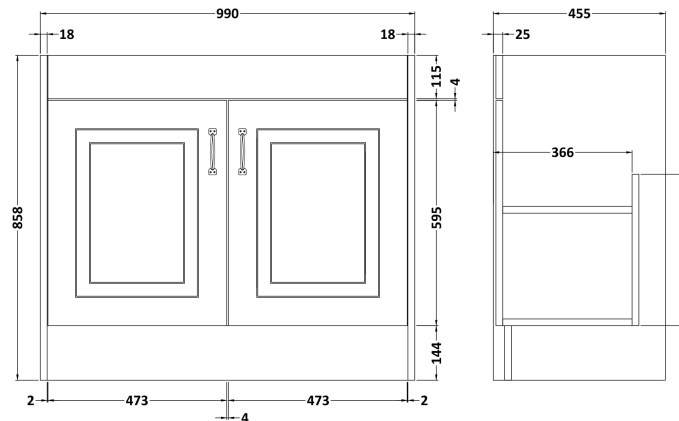

Sales Code: YOR150

Description: 1000 2-Door F/S Unit With Marble Top 3Th

Packaging Details

Barcode: 5056462619972

Sales Code: OLF107

Description: 1000 2-Door Floor Standing Unit

Product Dimensions

Height (mm):	858
Width (mm):	990
Depth (mm):	455
Nett Weight (kg):	33.5

Packaging Dimensions

Height (mm):	895
Width (mm):	1010
Depth (mm):	480
Gross Weight (kg):	33.5

Packaging Data

Box Colour:	Brown Cardboard Box
Box Qty:	1
Label Size:	100 x 50
Label Colour:	White Label
Label Qty:	2

Outer Box Dimensions (If Applicable)

Height (mm):	
Width (mm):	
Depth (mm):	
Gross Weight (kg):	
Barcode:	5056211851479

Product Details

Country of Origin:	United Kingdom
Fitting Instruction:	No
CE & UKCA:	N/A
FSC Certified Materials:	Yes
Colour:	White Ash
Construction Method:	Cam & Wood Dowel
Construction Type:	Rigid
Cabinet Finish:	MFC Textured Woodgrain
Fascia Finish:	Mdf Vinyl Textured Woodgrain
Cabinet Thickness (mm):	18
Fascia Thickness (mm):	18
Drawer Included:	No
Drawer Type:	Not Applicable
No of Shelves:	1
Hinge Type:	110 Degree Inset Clip-On S/C
Hinge Included:	Yes
Adjustable Legs:	No
Fixings Included:	Yes
Handle Style:	Traditional
Waste Shroud:	No
Handle Included:	Yes
Handle Type:	Strap

Sales Code: LOM250

Description: 1000 Rectangle Marble Top/Basin 3Th

Product Dimensions

Height (mm):	268
Width (mm):	1020
Depth (mm):	470
Nett Weight (kg):	18

Packaging Dimensions

Height (mm):	250
Width (mm):	1100
Depth (mm):	580
Gross Weight (kg):	18.5