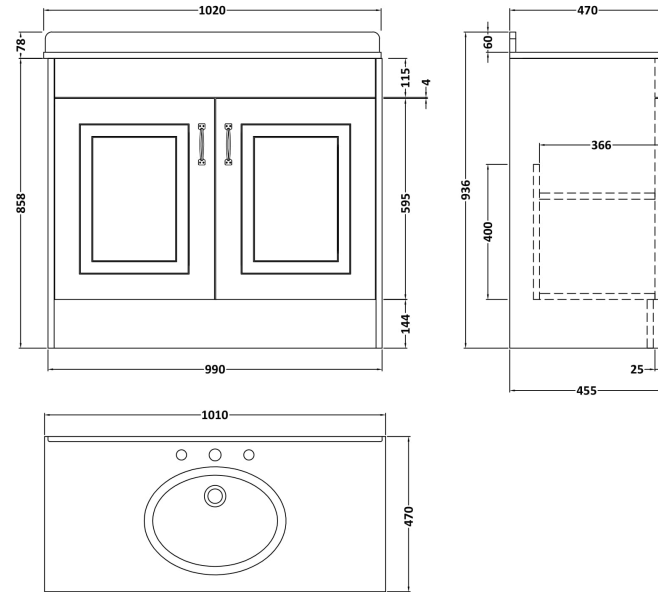

Sales Code: YOR150

Description: 1000 2-Door F/S Unit With Marble Top 3Th

Packaging Details

Barcode: 5056462619972

Sales Code: OLF107

Description: 1000 2-Door Floor Standing Unit

Product Dimensions

Height (mm):	858
Width (mm):	990
Depth (mm):	455
Nett Weight (kg):	33.5

Packaging Dimensions

Height (mm):	895
Width (mm):	1010
Depth (mm):	480
Gross Weight (kg):	33.5

Packaging Data

Box Colour:	Brown Cardboard Box
Box Qty:	1
Label Size:	100 x 50
Label Colour:	White Label
Label Qty:	2

Outer Box Dimensions (If Applicable)

Height (mm):	
Width (mm):	
Depth (mm):	
Gross Weight (kg):	
Barcode:	5056211851479

Product Details

Country of Origin:	United Kingdom
Fitting Instruction:	No
CE & UKCA:	N/A
FSC Certified Materials:	Yes
Colour:	White Ash
Construction Method:	Cam & Wood Dowel
Construction Type:	Rigid
Cabinet Finish:	MFC Textured Woodgrain
Fascia Finish:	Mdf Vinyl Textured Woodgrain
Cabinet Thickness (mm):	18
Fascia Thickness (mm):	18
Drawer Included:	No
Drawer Type:	Not Applicable
No of Shelves:	1
Hinge Type:	110 Degree Inset Clip-On S/C
Hinge Included:	Yes
Adjustable Legs:	No
Fixings Included:	Yes
Handle Style:	Traditional
Waste Shroud:	No
Handle Included:	Yes
Handle Type:	Strap

Sales Code: LOM250

Description: 1000 Rectangle Marble Top/Basin 3Th

Product Dimensions

Height (mm):	268
Width (mm):	1020
Depth (mm):	470
Nett Weight (kg):	18

Packaging Dimensions

Height (mm):	250
Width (mm):	1100
Depth (mm):	580
Gross Weight (kg):	18.5