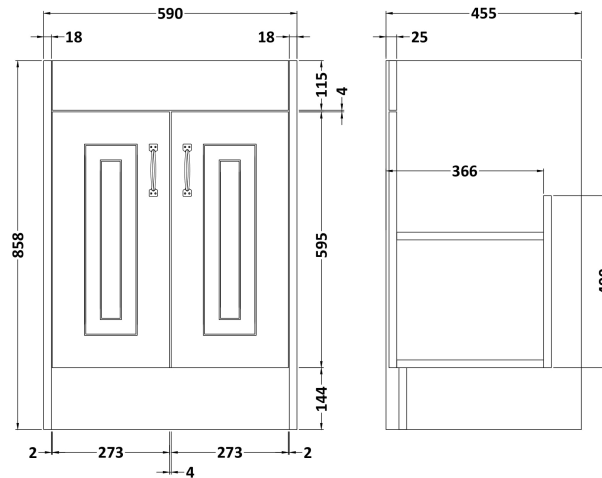

Sales Code: YOR203

Description: York 600mm 2 Door Basin And Cab

Packaging Details

Barcode: 5055275888971

Sales Code: OLF203

Description: 600 2-Door Floor Standing Unit

Product Dimensions

Height (mm):	858
Width (mm):	590
Depth (mm):	455
Nett Weight (kg):	25

Packaging Dimensions

Height (mm):	895
Width (mm):	610
Depth (mm):	480
Gross Weight (kg):	25

Packaging Data

Box Colour:	Brown Cardboard Box
Box Qty:	1
Label Size:	100 x 50
Label Colour:	White Label
Label Qty:	2

Outer Box Dimensions (If Applicable)

Height (mm):	
Width (mm):	
Depth (mm):	
Gross Weight (kg):	
Barcode:	5055275812815

Product Details

Country of Origin:	United Kingdom
Fitting Instruction:	No
CE & UKCA:	N/A
FSC Certified Materials:	Yes
Colour:	Stone Grey
Construction Method:	Cam & Wood Dowel
Construction Type:	Rigid
Cabinet Finish:	MFC Textured Woodgrain
Fascia Finish:	Mdf Vinyl Textured Woodgrain
Cabinet Thickness (mm):	18
Fascia Thickness (mm):	18
Drawer Included:	No
Drawer Type:	Not Applicable
No of Shelves:	1
Hinge Type:	110 Degree Inset Clip-On S/C
Hinge Included:	Yes
Adjustable Legs:	No
Fixings Included:	No
Handle Style:	Traditional
Waste Shroud:	No
Handle Included:	Yes
Handle Type:	Strap

Sales Code: NLV003

Description: 600mm Traditional Basin 1Th

Product Dimensions

Height (mm):	210
Width (mm):	620
Depth (mm):	470
Nett Weight (kg):	12.45

Packaging Dimensions

Height (mm):	260
Width (mm):	640
Depth (mm):	500
Gross Weight (kg):	13.66