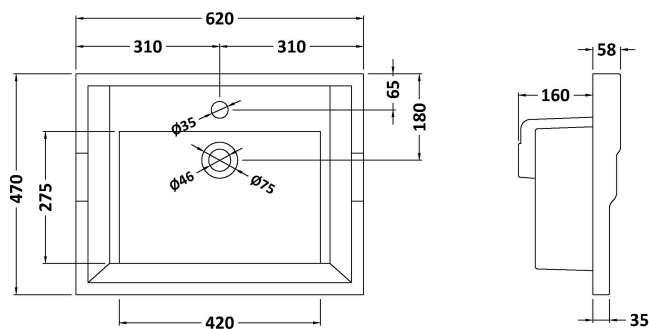

Packaging Dimensions

Height (mm):	895
Width (mm):	610
Depth (mm):	480
Gross Weight (kg):	25

Packaging Data

Box Colour:	Brown Cardboard Box
Box Qty:	1
Label Size:	100 x 50
Label Colour:	White Label
Label Qty:	2

Outer Box Dimensions (If Applicable)

Height (mm):	
Width (mm):	
Depth (mm):	
Gross Weight (kg):	
Barcode:	5055275812815

Product Details

Country of Origin:	United Kingdom
Fitting Instruction:	No
CE & UKCA:	N/A
FSC Certified Materials:	Yes
Colour:	Stone Grey
Construction Method:	Cam & Wood Dowel
Construction Type:	Rigid
Cabinet Finish:	MFC Textured Woodgrain
Fascia Finish:	Mdf Vinyl Textured Woodgrain
Cabinet Thickness (mm):	18
Fascia Thickness (mm):	18
Drawer Included:	No
Drawer Type:	Not Applicable
No of Shelves:	1
Hinge Type:	110 Degree Inset Clip-On S/C
Hinge Included:	Yes
Adjustable Legs:	No
Fixings Included:	No
Handle Style:	Traditional
Waste Shroud:	No
Handle Included:	Yes
Handle Type:	Strap

Sales Code: NLV003

Description: 600mm Traditional Basin 1Th

Product Dimensions

Height (mm):	210
Width (mm):	620
Depth (mm):	470
Nett Weight (kg):	12.45

Packaging Dimensions

Height (mm):	260
Width (mm):	640
Depth (mm):	500
Gross Weight (kg):	13.66

Packaging Data

Box Colour:	Brown Cardboard Box - Printed
Box Qty:	1
Label Size:	100 x 50
Label Colour:	White Label
Label Qty:	2

Outer Box Dimensions (If Applicable)

Height (mm):	
Width (mm):	
Depth (mm):	
Gross Weight (kg):	
Barcode:	5055369043392