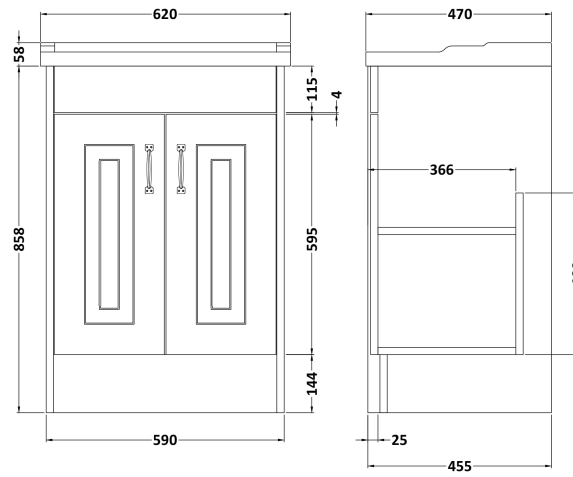

Sales Code: YOR203

Description: York 600mm 2 Door Basin And Cab

Packaging Details

Barcode: 5055275888971

Sales Code: OLF203

Description: 600 2-Door Floor Standing Unit

Product Dimensions

Height (mm):	858
Width (mm):	590
Depth (mm):	455
Nett Weight (kg):	25

Packaging Dimensions

Height (mm):	895
Width (mm):	610
Depth (mm):	480
Gross Weight (kg):	25

Packaging Data

Box Colour:	Brown Cardboard Box
Box Qty:	1
Label Size:	100 x 50
Label Colour:	White Label
Label Qty:	2

Outer Box Dimensions (If Applicable)

Height (mm):	
Width (mm):	
Depth (mm):	
Gross Weight (kg):	
Barcode:	5055275812815

Product Details

Country of Origin:	United Kingdom
Fitting Instruction:	No
CE & UKCA:	N/A
FSC Certified Materials:	Yes
Colour:	Stone Grey
Construction Method:	Cam & Wood Dowel
Construction Type:	Rigid
Cabinet Finish:	MFC Textured Woodgrain
Fascia Finish:	Mdf Vinyl Textured Woodgrain
Cabinet Thickness (mm):	18
Fascia Thickness (mm):	18
Drawer Included:	No
Drawer Type:	Not Applicable
No of Shelves:	1
Hinge Type:	110 Degree Inset Clip-On S/C
Hinge Included:	Yes
Adjustable Legs:	No
Fixings Included:	No
Handle Style:	Traditional
Waste Shroud:	No
Handle Included:	Yes
Handle Type:	Strap

Sales Code: NLV003

Description: 600mm Traditional Basin 1Th

Product Dimensions

Height (mm):	210
Width (mm):	620
Depth (mm):	470
Nett Weight (kg):	12.45

Packaging Dimensions

Height (mm):	260
Width (mm):	640
Depth (mm):	500
Gross Weight (kg):	13.66