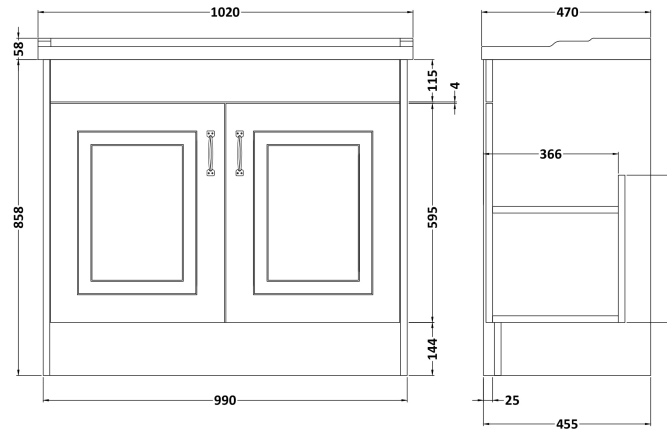

Sales Code: YOR207

Description: York 1000mm 2 Door Unit & 1Th Basin

Packaging Details

Barcode: 5056211851899