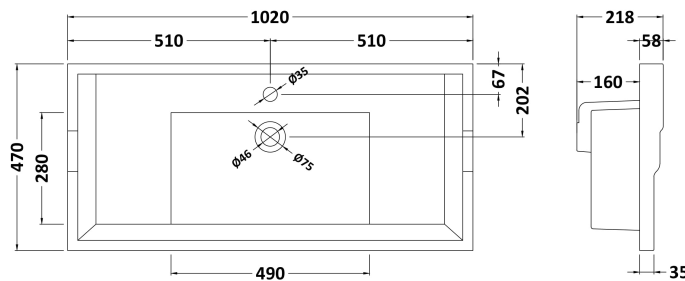

### Product Dimensions

Height (mm):	858
Width (mm):	990
Depth (mm):	455
Nett Weight (kg):	33.5

### Packaging Dimensions

Height (mm):	895
Width (mm):	1010
Depth (mm):	480
Gross Weight (kg):	33.5

### Outer Box Dimensions (If Applicable)

Height (mm):	
Width (mm):	
Depth (mm):	
Gross Weight (kg):	
Barcode:	5056211851486

### Product Dimensions

Height (mm):	218
Width (mm):	1020
Depth (mm):	470
Nett Weight (kg):	26