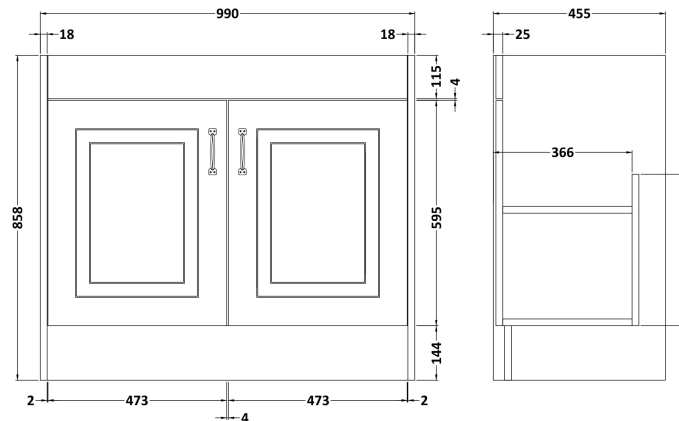

### Product Dimensions

Height (mm):	858
Width (mm):	990
Depth (mm):	455
Nett Weight (kg):	33.5

### Packaging Dimensions

Height (mm):	895
Width (mm):	1010
Depth (mm):	480
Gross Weight (kg):	33.5

### Product Dimensions

Height (mm):	218
Width (mm):	1020
Depth (mm):	470
Nett Weight (kg):	26

### Packaging Dimensions

Height (mm):	260
Width (mm):	1020
Depth (mm):	480
Gross Weight (kg):	27