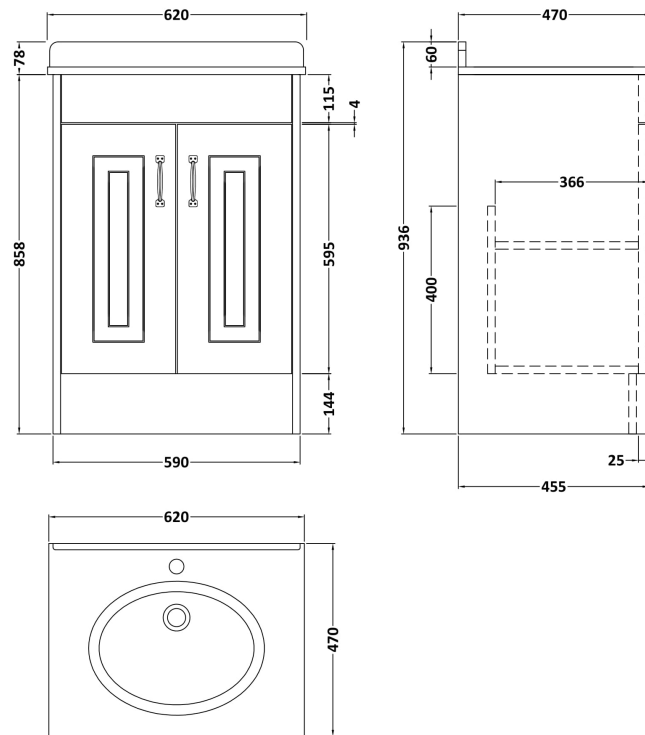

Sales Code: YOR222

Description: 600 2-Door F/S Unit With Marble Top 1Th

Packaging Details

Barcode: 5056462619651