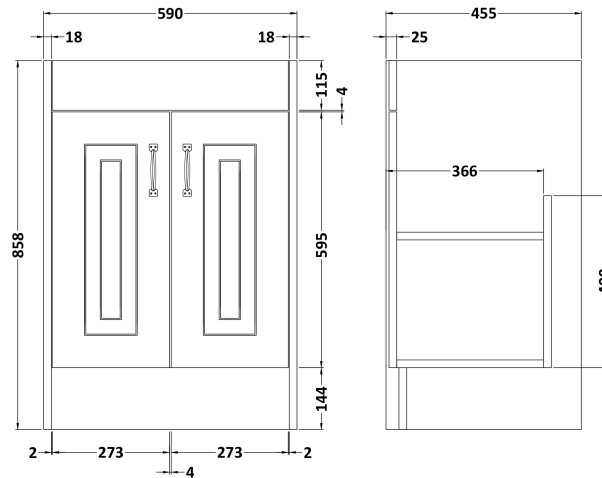

### Product Dimensions

Height (mm):	858
Width (mm):	590
Depth (mm):	455
Nett Weight (kg):	25

### Packaging Dimensions

Height (mm):	895
Width (mm):	610
Depth (mm):	480
Gross Weight (kg):	25

### Outer Box Dimensions (If Applicable)

Height (mm):	
Width (mm):	
Depth (mm):	
Gross Weight (kg):	
Barcode:	5055275812815

Sales Code: LOM222

Description: 600 Single Bowl Marble Top 1Th

**Product Dimensions**

Height (mm):	268
Width (mm):	620
Depth (mm):	463
Nett Weight (kg):	13.5

**Packaging Dimensions**

Height (mm):	310
Width (mm):	700
Depth (mm):	550
Gross Weight (kg):	14