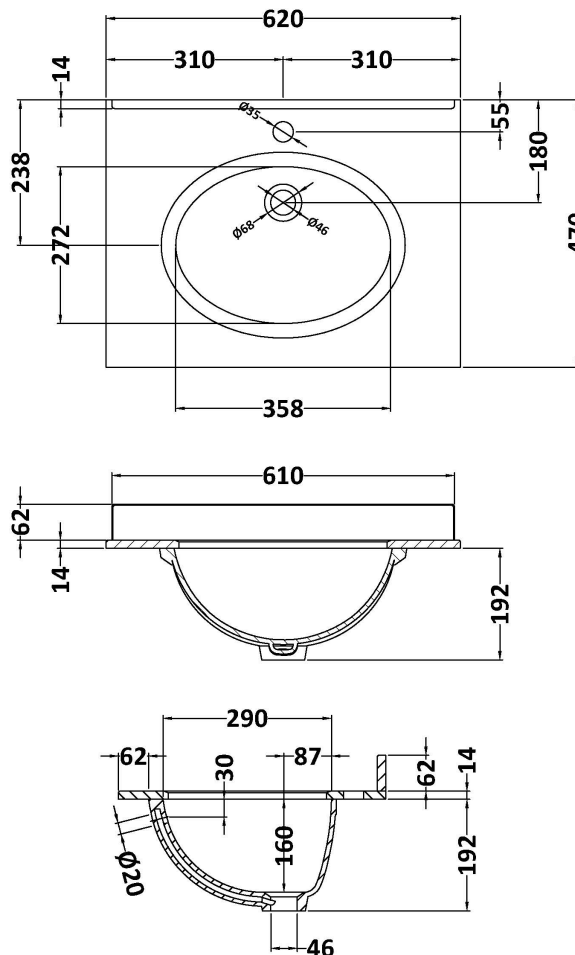

### Product Dimensions

Height (mm):	858
Width (mm):	590
Depth (mm):	455
Nett Weight (kg):	25

### Packaging Dimensions

Height (mm):	895
Width (mm):	610
Depth (mm):	480
Gross Weight (kg):	25

### Outer Box Dimensions (If Applicable)

Height (mm):	
Width (mm):	
Depth (mm):	
Gross Weight (kg):	
Barcode:	5055275812815

Sales Code: LOM222

Description: 600 Single Bowl Marble Top 1Th

**Product Dimensions**

Height (mm):	268
Width (mm):	620
Depth (mm):	463
Nett Weight (kg):	13.5

**Packaging Dimensions**

Height (mm):	310
Width (mm):	700
Depth (mm):	550
Gross Weight (kg):	14