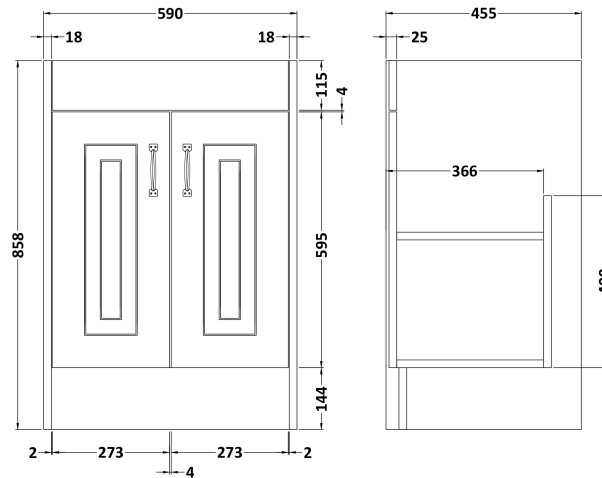

Sales Code: YOR223

Description: 600 2-Door F/S Unit With Marble Top 1Th

Packaging Details

Barcode: 5056462619835

Sales Code: OLF203

Description: 600 2-Door Floor Standing Unit

Product Dimensions

Height (mm):	858
Width (mm):	590
Depth (mm):	455
Nett Weight (kg):	25

Packaging Dimensions

Height (mm):	895
Width (mm):	610
Depth (mm):	480
Gross Weight (kg):	25

Packaging Data

Box Colour:	Brown Cardboard Box
Box Qty:	1
Label Size:	100 x 50
Label Colour:	White Label
Label Qty:	2

Outer Box Dimensions (If Applicable)

Height (mm):	
Width (mm):	
Depth (mm):	
Gross Weight (kg):	
Barcode:	5055275812815

Product Details

Country of Origin:	United Kingdom
Fitting Instruction:	No
CE & UKCA:	N/A
FSC Certified Materials:	Yes
Colour:	Stone Grey
Construction Method:	Cam & Wood Dowel
Construction Type:	Rigid
Cabinet Finish:	MFC Textured Woodgrain
Fascia Finish:	Mdf Vinyl Textured Woodgrain
Cabinet Thickness (mm):	18
Fascia Thickness (mm):	18
Drawer Included:	No
Drawer Type:	Not Applicable
No of Shelves:	1
Hinge Type:	110 Degree Inset Clip-On S/C
Hinge Included:	Yes
Adjustable Legs:	No
Fixings Included:	No
Handle Style:	Traditional
Waste Shroud:	No
Handle Included:	Yes
Handle Type:	Strap

Sales Code: LOM223

Description: 600 Single Bowl Marble Top 1Th

Product Dimensions

Height (mm):	268
Width (mm):	620
Depth (mm):	463
Nett Weight (kg):	13.5

Packaging Dimensions

Height (mm):	310
Width (mm):	700
Depth (mm):	550
Gross Weight (kg):	14