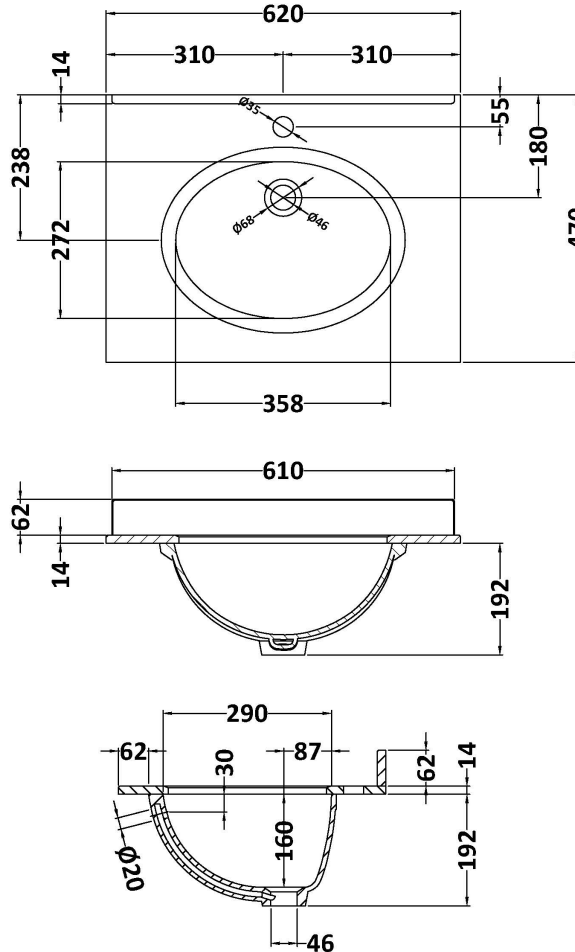

Packaging Dimensions

Height (mm):	895
Width (mm):	610
Depth (mm):	480
Gross Weight (kg):	25

Packaging Data

Box Colour:	Brown Cardboard Box
Box Qty:	1
Label Size:	100 x 50
Label Colour:	White Label
Label Qty:	2

Outer Box Dimensions (If Applicable)

Height (mm):	
Width (mm):	
Depth (mm):	
Gross Weight (kg):	
Barcode:	5055275812815

Product Details

Country of Origin:	United Kingdom
Fitting Instruction:	No
CE & UKCA:	N/A
FSC Certified Materials:	Yes
Colour:	Stone Grey
Construction Method:	Cam & Wood Dowel
Construction Type:	Rigid
Cabinet Finish:	MFC Textured Woodgrain
Fascia Finish:	Mdf Vinyl Textured Woodgrain
Cabinet Thickness (mm):	18
Fascia Thickness (mm):	18
Drawer Included:	No
Drawer Type:	Not Applicable
No of Shelves:	1
Hinge Type:	110 Degree Inset Clip-On S/C
Hinge Included:	Yes
Adjustable Legs:	No
Fixings Included:	No
Handle Style:	Traditional
Waste Shroud:	No
Handle Included:	Yes
Handle Type:	Strap

Sales Code: LOM223

Description: 600 Single Bowl Marble Top 1Th

Product Dimensions

Height (mm):	268
Width (mm):	620
Depth (mm):	463
Nett Weight (kg):	13.5

Packaging Dimensions

Height (mm):	310
Width (mm):	700
Depth (mm):	550
Gross Weight (kg):	14

Packaging Data

Box Colour:	White Cardboard Box
Box Qty:	1
Label Size:	100 x 50
Label Colour:	White Label
Label Qty:	2

Outer Box Dimensions (If Applicable)

Height (mm):	
Width (mm):	
Depth (mm):	
Gross Weight (kg):	
Barcode:	5056211818984