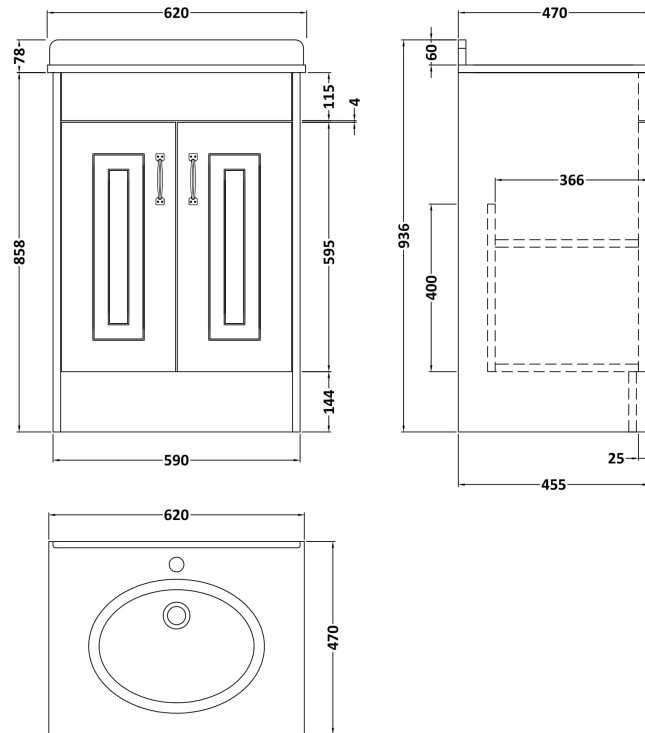

Sales Code: YOR223

Description: 600 2-Door F/S Unit With Marble Top 1Th

Packaging Details

Barcode: 5056462619835

Sales Code: OLF203

Description: 600 2-Door Floor Standing Unit

Product Dimensions

Height (mm):	858
Width (mm):	590
Depth (mm):	455
Nett Weight (kg):	25

Packaging Dimensions

Height (mm):	895
Width (mm):	610
Depth (mm):	480
Gross Weight (kg):	25

Packaging Data

Box Colour:	Brown Cardboard Box
Box Qty:	1
Label Size:	100 x 50
Label Colour:	White Label
Label Qty:	2

Outer Box Dimensions (If Applicable)

Height (mm):	
Width (mm):	
Depth (mm):	
Gross Weight (kg):	
Barcode:	5055275812815

Product Details

Country of Origin:	United Kingdom
Fitting Instruction:	No
CE & UKCA:	N/A
FSC Certified Materials:	Yes
Colour:	Stone Grey
Construction Method:	Cam & Wood Dowel
Construction Type:	Rigid
Cabinet Finish:	MFC Textured Woodgrain
Fascia Finish:	Mdf Vinyl Textured Woodgrain
Cabinet Thickness (mm):	18
Fascia Thickness (mm):	18
Drawer Included:	No
Drawer Type:	Not Applicable
No of Shelves:	1
Hinge Type:	110 Degree Inset Clip-On S/C
Hinge Included:	Yes
Adjustable Legs:	No
Fixings Included:	No
Handle Style:	Traditional
Waste Shroud:	No
Handle Included:	Yes
Handle Type:	Strap

Sales Code: LOM223

Description: 600 Single Bowl Marble Top 1Th

Product Dimensions

Height (mm):	268
Width (mm):	620
Depth (mm):	463
Nett Weight (kg):	13.5

Packaging Dimensions

Height (mm):	310
Width (mm):	700
Depth (mm):	550
Gross Weight (kg):	14