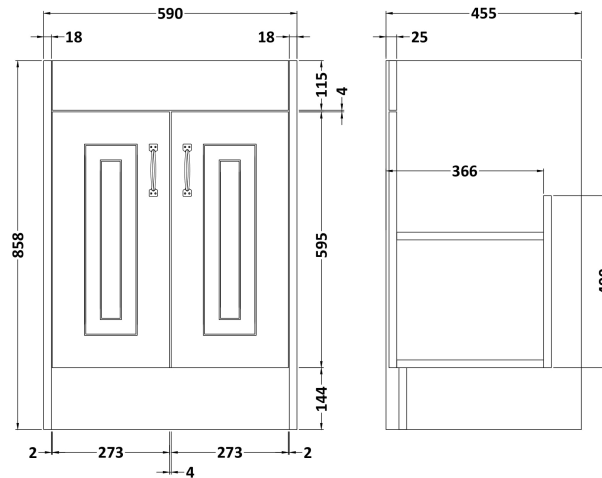

Sales Code: YOR224

Description: 600 2-Door F/S Unit With Marble Top 3Th

Packaging Details

Barcode: 5056462619507

Sales Code: OLF203

Description: 600 2-Door Floor Standing Unit

Product Dimensions

Height (mm):	858
Width (mm):	590
Depth (mm):	455
Nett Weight (kg):	25

Packaging Dimensions

Height (mm):	895
Width (mm):	610
Depth (mm):	480
Gross Weight (kg):	25

Packaging Data

Box Colour:	Brown Cardboard Box
Box Qty:	1
Label Size:	100 x 50
Label Colour:	White Label
Label Qty:	2

Outer Box Dimensions (If Applicable)

Height (mm):	
Width (mm):	
Depth (mm):	
Gross Weight (kg):	
Barcode:	5055275812815

Product Details

Country of Origin:	United Kingdom
Fitting Instruction:	No
CE & UKCA:	N/A
FSC Certified Materials:	Yes
Colour:	Stone Grey
Construction Method:	Cam & Wood Dowel
Construction Type:	Rigid
Cabinet Finish:	MFC Textured Woodgrain
Fascia Finish:	Mdf Vinyl Textured Woodgrain
Cabinet Thickness (mm):	18
Fascia Thickness (mm):	18
Drawer Included:	No
Drawer Type:	Not Applicable
No of Shelves:	1
Hinge Type:	110 Degree Inset Clip-On S/C
Hinge Included:	Yes
Adjustable Legs:	No
Fixings Included:	No
Handle Style:	Traditional
Waste Shroud:	No
Handle Included:	Yes
Handle Type:	Strap

Sales Code: LOM224

Description: 600 Single Bowl Marble Top 3Th

Product Dimensions

Height (mm):	268
Width (mm):	620
Depth (mm):	463
Nett Weight (kg):	13.5

Packaging Dimensions

Height (mm):	310
Width (mm):	700
Depth (mm):	550
Gross Weight (kg):	14