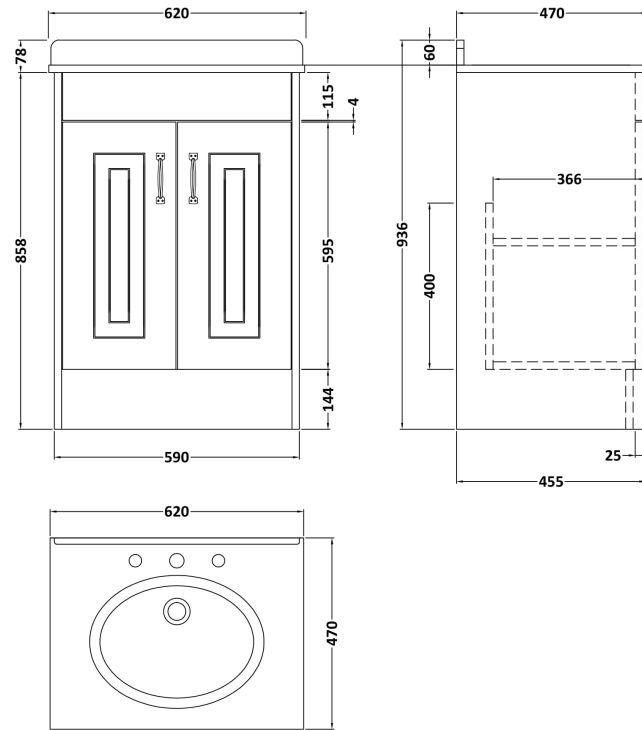

Sales Code: YOR224

Description: 600 2-Door F/S Unit With Marble Top 3Th

Packaging Details

Barcode: 5056462619507

Sales Code: OLF203

Description: 600 2-Door Floor Standing Unit

Product Dimensions

Height (mm):	858
Width (mm):	590
Depth (mm):	455
Nett Weight (kg):	25

Packaging Dimensions

Height (mm):	895
Width (mm):	610
Depth (mm):	480
Gross Weight (kg):	25

Packaging Data

Box Colour:	Brown Cardboard Box
Box Qty:	1
Label Size:	100 x 50
Label Colour:	White Label
Label Qty:	2

Outer Box Dimensions (If Applicable)

Height (mm):	
Width (mm):	
Depth (mm):	
Gross Weight (kg):	
Barcode:	5055275812815

Product Details

Country of Origin:	United Kingdom
Fitting Instruction:	No
CE & UKCA:	N/A
FSC Certified Materials:	Yes
Colour:	Stone Grey
Construction Method:	Cam & Wood Dowel
Construction Type:	Rigid
Cabinet Finish:	MFC Textured Woodgrain
Fascia Finish:	Mdf Vinyl Textured Woodgrain
Cabinet Thickness (mm):	18
Fascia Thickness (mm):	18
Drawer Included:	No
Drawer Type:	Not Applicable
No of Shelves:	1
Hinge Type:	110 Degree Inset Clip-On S/C
Hinge Included:	Yes
Adjustable Legs:	No
Fixings Included:	No
Handle Style:	Traditional
Waste Shroud:	No
Handle Included:	Yes
Handle Type:	Strap

Sales Code: LOM224

Description: 600 Single Bowl Marble Top 3Th

Product Dimensions

Height (mm):	268
Width (mm):	620
Depth (mm):	463
Nett Weight (kg):	13.5

Packaging Dimensions

Height (mm):	310
Width (mm):	700
Depth (mm):	550
Gross Weight (kg):	14