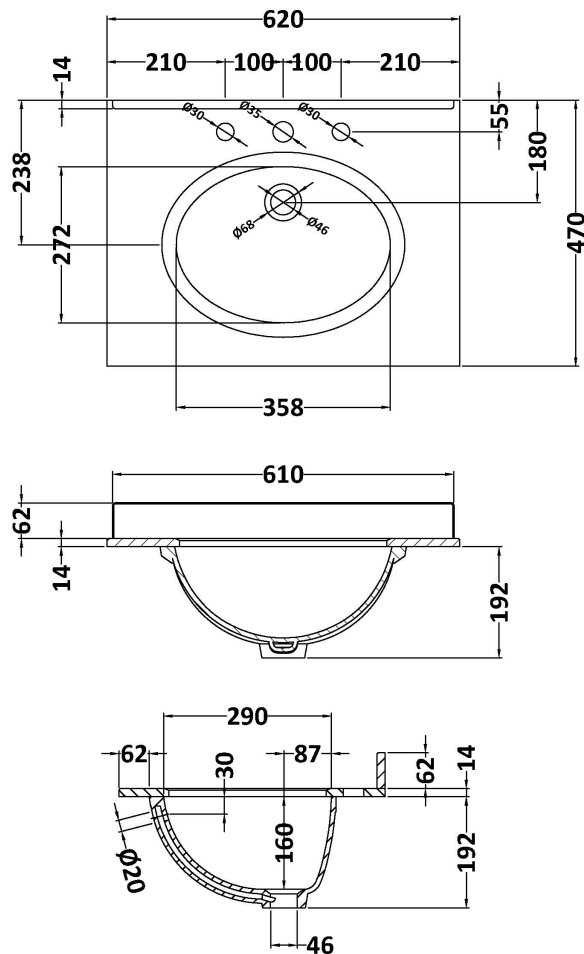

Packaging Dimensions

Height (mm):	895
Width (mm):	610
Depth (mm):	480
Gross Weight (kg):	25

Packaging Data

Box Colour:	Brown Cardboard Box
Box Qty:	1
Label Size:	100 x 50
Label Colour:	White Label
Label Qty:	2

Outer Box Dimensions (If Applicable)

Height (mm):	
Width (mm):	
Depth (mm):	
Gross Weight (kg):	
Barcode:	5055275812815

Product Details

Country of Origin:	United Kingdom
Fitting Instruction:	No
CE & UKCA:	N/A
FSC Certified Materials:	Yes
Colour:	Stone Grey
Construction Method:	Cam & Wood Dowel
Construction Type:	Rigid
Cabinet Finish:	MFC Textured Woodgrain
Fascia Finish:	Mdf Vinyl Textured Woodgrain
Cabinet Thickness (mm):	18
Fascia Thickness (mm):	18
Drawer Included:	No
Drawer Type:	Not Applicable
No of Shelves:	1
Hinge Type:	110 Degree Inset Clip-On S/C
Hinge Included:	Yes
Adjustable Legs:	No
Fixings Included:	No
Handle Style:	Traditional
Waste Shroud:	No
Handle Included:	Yes
Handle Type:	Strap

Sales Code: LOM224

Description: 600 Single Bowl Marble Top 3Th

Product Dimensions

Height (mm):	268
Width (mm):	620
Depth (mm):	463
Nett Weight (kg):	13.5

Packaging Dimensions

Height (mm):	310
Width (mm):	700
Depth (mm):	550
Gross Weight (kg):	14

Packaging Data

Box Colour:	White Cardboard Box
Box Qty:	1
Label Size:	100 x 50
Label Colour:	White Label
Label Qty:	2

Outer Box Dimensions (If Applicable)

Height (mm):	
Width (mm):	
Depth (mm):	
Gross Weight (kg):	
Barcode:	5056211818991