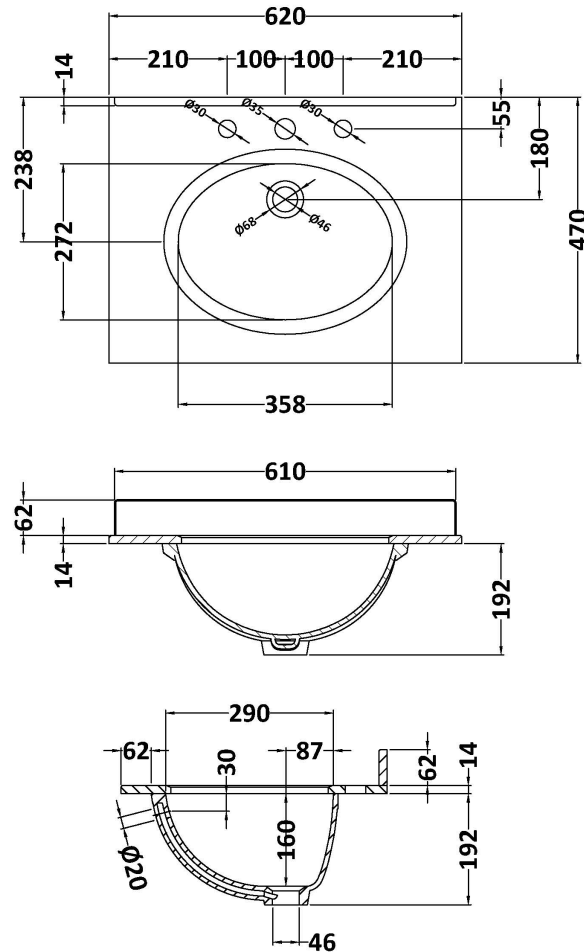

Packaging Dimensions

Height (mm):	895
Width (mm):	610
Depth (mm):	480
Gross Weight (kg):	25

Packaging Data

Box Colour:	Brown Cardboard Box
Box Qty:	1
Label Size:	100 x 50
Label Colour:	White Label
Label Qty:	2

Outer Box Dimensions (If Applicable)

Height (mm):	
Width (mm):	
Depth (mm):	
Gross Weight (kg):	
Barcode:	5055275812815

Product Details

Country of Origin:	United Kingdom
Fitting Instruction:	No
CE & UKCA:	N/A
FSC Certified Materials:	Yes
Colour:	Stone Grey
Construction Method:	Cam & Wood Dowel
Construction Type:	Rigid
Cabinet Finish:	MFC Textured Woodgrain
Fascia Finish:	Mdf Vinyl Textured Woodgrain
Cabinet Thickness (mm):	18
Fascia Thickness (mm):	18
Drawer Included:	No
Drawer Type:	Not Applicable
No of Shelves:	1
Hinge Type:	110 Degree Inset Clip-On S/C
Hinge Included:	Yes
Adjustable Legs:	No
Fixings Included:	No
Handle Style:	Traditional
Waste Shroud:	No
Handle Included:	Yes
Handle Type:	Strap

Sales Code: LOM225

Description: 600 Single Bowl Marble Top 3Th

Product Dimensions

Height (mm):	268
Width (mm):	620
Depth (mm):	463
Nett Weight (kg):	13.5

Packaging Dimensions

Height (mm):	310
Width (mm):	700
Depth (mm):	550
Gross Weight (kg):	14

Packaging Data

Box Colour:	White Cardboard Box
Box Qty:	1
Label Size:	100 x 50
Label Colour:	White Label
Label Qty:	2

Outer Box Dimensions (If Applicable)

Height (mm):	
Width (mm):	
Depth (mm):	
Gross Weight (kg):	
Barcode:	5056211819004