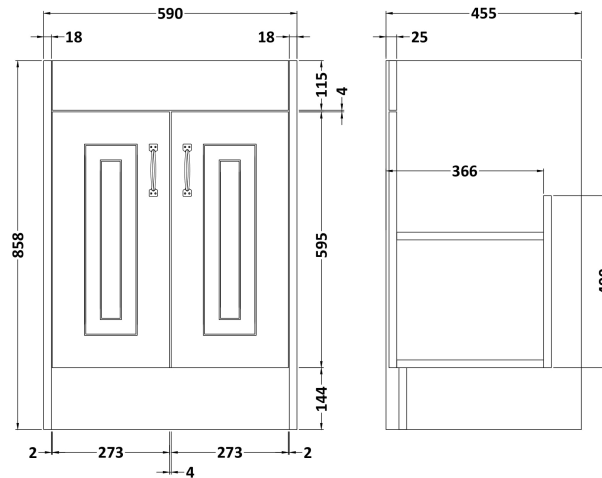

Sales Code: YOR225

Description: 600 2-Door F/S Unit With Marble Top 3Th

Packaging Details

Barcode: 5056462619682

Sales Code: OLF203

Description: 600 2-Door Floor Standing Unit

Product Dimensions

Height (mm):	858
Width (mm):	590
Depth (mm):	455
Nett Weight (kg):	25

Packaging Dimensions

Height (mm):	895
Width (mm):	610
Depth (mm):	480
Gross Weight (kg):	25

Packaging Data

Box Colour:	Brown Cardboard Box
Box Qty:	1
Label Size:	100 x 50
Label Colour:	White Label
Label Qty:	2

Outer Box Dimensions (If Applicable)

Height (mm):	
Width (mm):	
Depth (mm):	
Gross Weight (kg):	
Barcode:	5055275812815

Product Details

Country of Origin:	United Kingdom
Fitting Instruction:	No
CE & UKCA:	N/A
FSC Certified Materials:	Yes
Colour:	Stone Grey
Construction Method:	Cam & Wood Dowel
Construction Type:	Rigid
Cabinet Finish:	MFC Textured Woodgrain
Fascia Finish:	Mdf Vinyl Textured Woodgrain
Cabinet Thickness (mm):	18
Fascia Thickness (mm):	18
Drawer Included:	No
Drawer Type:	Not Applicable
No of Shelves:	1
Hinge Type:	110 Degree Inset Clip-On S/C
Hinge Included:	Yes
Adjustable Legs:	No
Fixings Included:	No
Handle Style:	Traditional
Waste Shroud:	No
Handle Included:	Yes
Handle Type:	Strap

Sales Code: LOM225

Description: 600 Single Bowl Marble Top 3Th

Product Dimensions

Height (mm):	268
Width (mm):	620
Depth (mm):	463
Nett Weight (kg):	13.5

Packaging Dimensions

Height (mm):	310
Width (mm):	700
Depth (mm):	550
Gross Weight (kg):	14