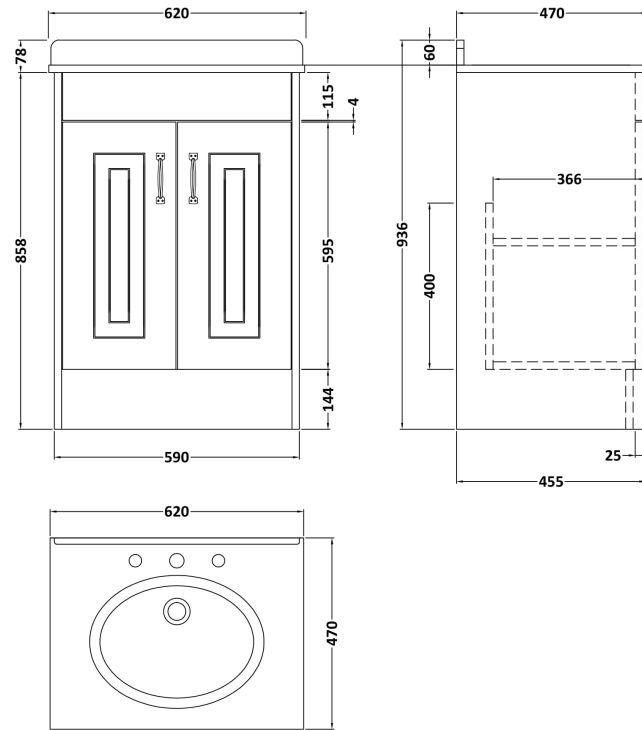

Sales Code: YOR225

Description: 600 2-Door F/S Unit With Marble Top 3Th

Packaging Details

Barcode: 5056462619682

Sales Code: OLF203

Description: 600 2-Door Floor Standing Unit

Product Dimensions

Height (mm):	858
Width (mm):	590
Depth (mm):	455
Nett Weight (kg):	25

Packaging Dimensions

Height (mm):	895
Width (mm):	610
Depth (mm):	480
Gross Weight (kg):	25

Packaging Data

Box Colour:	Brown Cardboard Box
Box Qty:	1
Label Size:	100 x 50
Label Colour:	White Label
Label Qty:	2

Outer Box Dimensions (If Applicable)

Height (mm):	
Width (mm):	
Depth (mm):	
Gross Weight (kg):	
Barcode:	5055275812815

Product Details

Country of Origin:	United Kingdom
Fitting Instruction:	No
CE & UKCA:	N/A
FSC Certified Materials:	Yes
Colour:	Stone Grey
Construction Method:	Cam & Wood Dowel
Construction Type:	Rigid
Cabinet Finish:	MFC Textured Woodgrain
Fascia Finish:	Mdf Vinyl Textured Woodgrain
Cabinet Thickness (mm):	18
Fascia Thickness (mm):	18
Drawer Included:	No
Drawer Type:	Not Applicable
No of Shelves:	1
Hinge Type:	110 Degree Inset Clip-On S/C
Hinge Included:	Yes
Adjustable Legs:	No
Fixings Included:	No
Handle Style:	Traditional
Waste Shroud:	No
Handle Included:	Yes
Handle Type:	Strap

Sales Code: LOM225

Description: 600 Single Bowl Marble Top 3Th

Product Dimensions

Height (mm):	268
Width (mm):	620
Depth (mm):	463
Nett Weight (kg):	13.5

Packaging Dimensions

Height (mm):	310
Width (mm):	700
Depth (mm):	550
Gross Weight (kg):	14