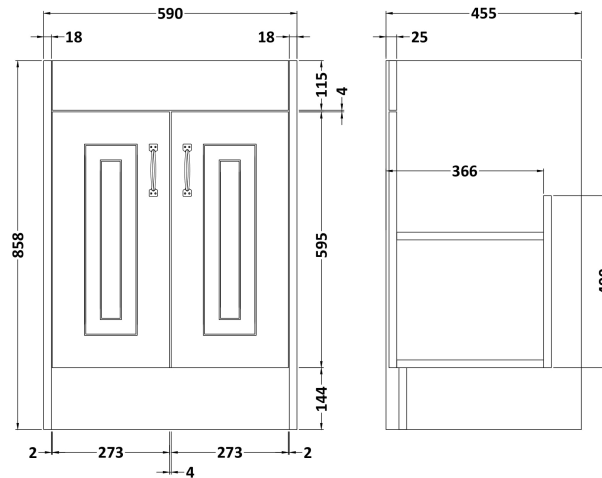

Sales Code: YOR226

Description: 600 2-Door F/S Unit With Marble Top 3Th

Packaging Details

Barcode: 5056462619866

Sales Code: OLF203

Description: 600 2-Door Floor Standing Unit

Product Dimensions

Height (mm):	858
Width (mm):	590
Depth (mm):	455
Nett Weight (kg):	25

Packaging Dimensions

Height (mm):	895
Width (mm):	610
Depth (mm):	480
Gross Weight (kg):	25

Packaging Data

Box Colour:	Brown Cardboard Box
Box Qty:	1
Label Size:	100 x 50
Label Colour:	White Label
Label Qty:	2

Outer Box Dimensions (If Applicable)

Height (mm):	
Width (mm):	
Depth (mm):	
Gross Weight (kg):	
Barcode:	5055275812815

Product Details

Country of Origin:	United Kingdom
Fitting Instruction:	No
CE & UKCA:	N/A
FSC Certified Materials:	Yes
Colour:	Stone Grey
Construction Method:	Cam & Wood Dowel
Construction Type:	Rigid
Cabinet Finish:	MFC Textured Woodgrain
Fascia Finish:	Mdf Vinyl Textured Woodgrain
Cabinet Thickness (mm):	18
Fascia Thickness (mm):	18
Drawer Included:	No
Drawer Type:	Not Applicable
No of Shelves:	1
Hinge Type:	110 Degree Inset Clip-On S/C
Hinge Included:	Yes
Adjustable Legs:	No
Fixings Included:	No
Handle Style:	Traditional
Waste Shroud:	No
Handle Included:	Yes
Handle Type:	Strap

Sales Code: LOM226

Description: 600 Single Bowl Marble Top 3Th

Product Dimensions

Height (mm):	268
Width (mm):	620
Depth (mm):	463
Nett Weight (kg):	13.5

Packaging Dimensions

Height (mm):	310
Width (mm):	700
Depth (mm):	550
Gross Weight (kg):	14