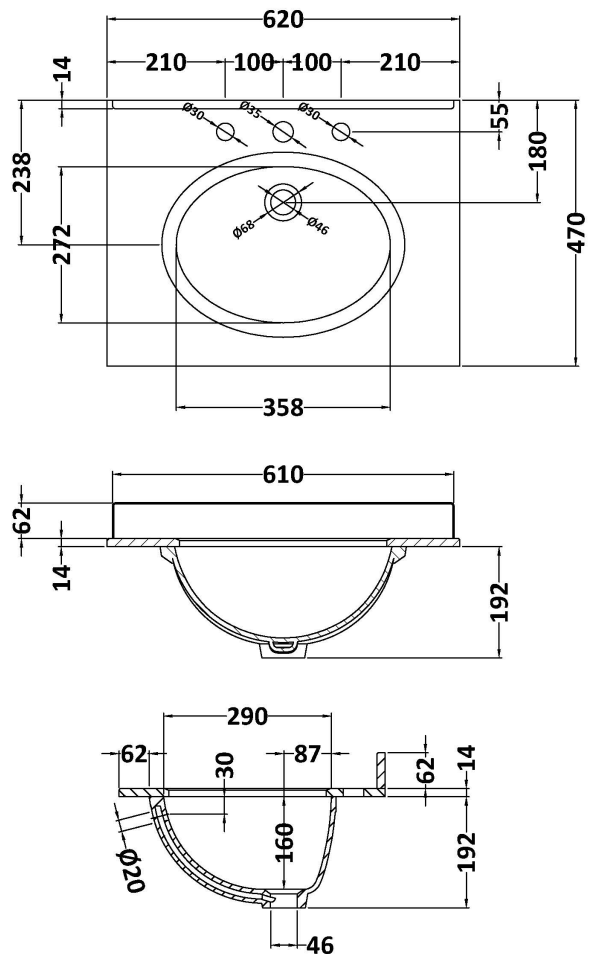

Packaging Dimensions

Height (mm):	895
Width (mm):	610
Depth (mm):	480
Gross Weight (kg):	25

Packaging Data

Box Colour:	Brown Cardboard Box
Box Qty:	1
Label Size:	100 x 50
Label Colour:	White Label
Label Qty:	2

Outer Box Dimensions (If Applicable)

Height (mm):	
Width (mm):	
Depth (mm):	
Gross Weight (kg):	
Barcode:	5055275812815

Product Details

Country of Origin:	United Kingdom
Fitting Instruction:	No
CE & UKCA:	N/A
FSC Certified Materials:	Yes
Colour:	Stone Grey
Construction Method:	Cam & Wood Dowel
Construction Type:	Rigid
Cabinet Finish:	MFC Textured Woodgrain
Fascia Finish:	Mdf Vinyl Textured Woodgrain
Cabinet Thickness (mm):	18
Fascia Thickness (mm):	18
Drawer Included:	No
Drawer Type:	Not Applicable
No of Shelves:	1
Hinge Type:	110 Degree Inset Clip-On S/C
Hinge Included:	Yes
Adjustable Legs:	No
Fixings Included:	No
Handle Style:	Traditional
Waste Shroud:	No
Handle Included:	Yes
Handle Type:	Strap

Sales Code: LOM226

Description: 600 Single Bowl Marble Top 3Th

Product Dimensions

Height (mm):	268
Width (mm):	620
Depth (mm):	463
Nett Weight (kg):	13.5

Packaging Dimensions

Height (mm):	310
Width (mm):	700
Depth (mm):	550
Gross Weight (kg):	14

Packaging Data

Box Colour:	White Cardboard Box
Box Qty:	1
Label Size:	100 x 50
Label Colour:	White Label
Label Qty:	2

Outer Box Dimensions (If Applicable)

Height (mm):	
Width (mm):	
Depth (mm):	
Gross Weight (kg):	
Barcode:	5056211819011