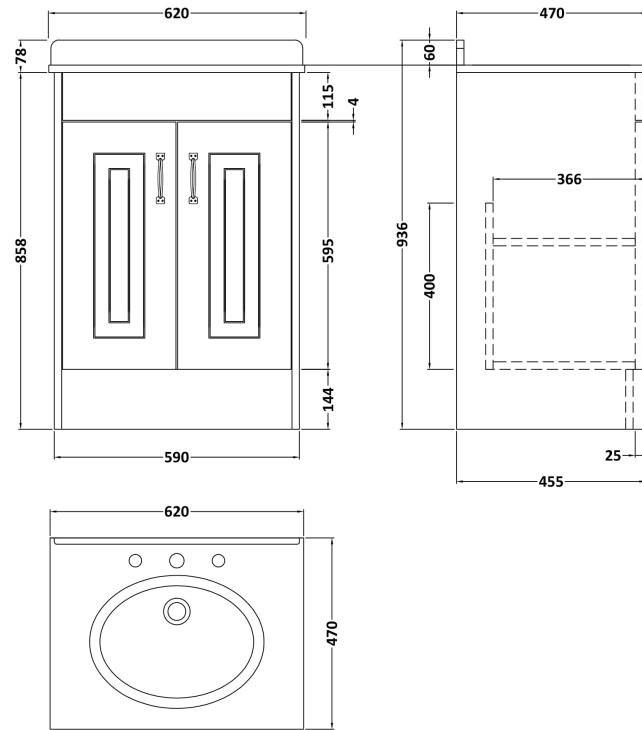

Sales Code: YOR226

Description: 600 2-Door F/S Unit With Marble Top 3Th

Packaging Details

Barcode: 5056462619866

Sales Code: OLF203

Description: 600 2-Door Floor Standing Unit

Product Dimensions

Height (mm):	858
Width (mm):	590
Depth (mm):	455
Nett Weight (kg):	25

Packaging Dimensions

Height (mm):	895
Width (mm):	610
Depth (mm):	480
Gross Weight (kg):	25

Packaging Data

Box Colour:	Brown Cardboard Box
Box Qty:	1
Label Size:	100 x 50
Label Colour:	White Label
Label Qty:	2

Outer Box Dimensions (If Applicable)

Height (mm):	
Width (mm):	
Depth (mm):	
Gross Weight (kg):	
Barcode:	5055275812815

Product Details

Country of Origin:	United Kingdom
Fitting Instruction:	No
CE & UKCA:	N/A
FSC Certified Materials:	Yes
Colour:	Stone Grey
Construction Method:	Cam & Wood Dowel
Construction Type:	Rigid
Cabinet Finish:	MFC Textured Woodgrain
Fascia Finish:	Mdf Vinyl Textured Woodgrain
Cabinet Thickness (mm):	18
Fascia Thickness (mm):	18
Drawer Included:	No
Drawer Type:	Not Applicable
No of Shelves:	1
Hinge Type:	110 Degree Inset Clip-On S/C
Hinge Included:	Yes
Adjustable Legs:	No
Fixings Included:	No
Handle Style:	Traditional
Waste Shroud:	No
Handle Included:	Yes
Handle Type:	Strap

Sales Code: LOM226

Description: 600 Single Bowl Marble Top 3Th

Product Dimensions

Height (mm):	268
Width (mm):	620
Depth (mm):	463
Nett Weight (kg):	13.5

Packaging Dimensions

Height (mm):	310
Width (mm):	700
Depth (mm):	550
Gross Weight (kg):	14