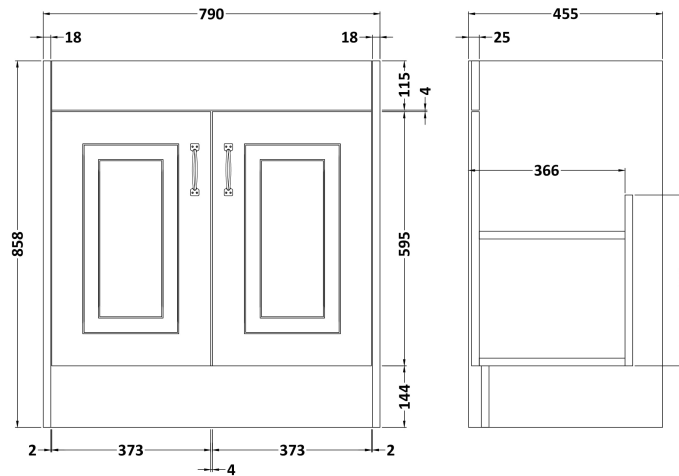

Sales Code: YOR227

Description: 800 2-Door F/S Unit With Marble Top 1Th

Packaging Details

Barcode: 5056462619538

Sales Code: OLF205

Description: 800 2-Door Floor Standing Unit

Product Dimensions

Height (mm):	858
Width (mm):	790
Depth (mm):	455
Nett Weight (kg):	29.5

Packaging Dimensions

Height (mm):	895
Width (mm):	810
Depth (mm):	480
Gross Weight (kg):	29.5

Packaging Data

Box Colour:	Brown Cardboard Box
Box Qty:	1
Label Size:	100 x 50
Label Colour:	White Label
Label Qty:	2

Outer Box Dimensions (If Applicable)

Height (mm):	
Width (mm):	
Depth (mm):	
Gross Weight (kg):	
Barcode:	5055275812846

Product Details

Country of Origin:	United Kingdom
Fitting Instruction:	No
CE & UKCA:	N/A
FSC Certified Materials:	Yes
Colour:	Stone Grey
Construction Method:	Cam & Wood Dowel
Construction Type:	Rigid
Cabinet Finish:	MFC Textured Woodgrain
Fascia Finish:	Mdf Vinyl Textured Woodgrain
Cabinet Thickness (mm):	18
Fascia Thickness (mm):	18
Drawer Included:	No
Drawer Type:	Not Applicable
No of Shelves:	1
Hinge Type:	110 Degree Inset Clip-On S/C
Hinge Included:	Yes
Adjustable Legs:	No
Fixings Included:	No
Handle Style:	Traditional
Waste Shroud:	No
Handle Included:	Yes
Handle Type:	Strap

Sales Code: LOM227

Description: 800 Single Bowl Marble Top 1Th

Product Dimensions

Height (mm):	268
Width (mm):	820
Depth (mm):	463
Nett Weight (kg):	18

Packaging Dimensions

Height (mm):	310
Width (mm):	900
Depth (mm):	550
Gross Weight (kg):	18.5