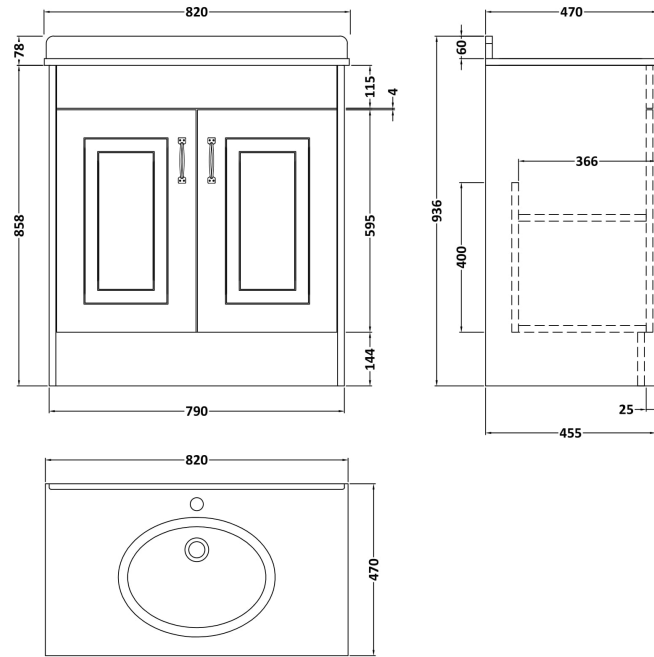

Sales Code: YOR227

Description: 800 2-Door F/S Unit With Marble Top 1Th

Packaging Details

Barcode: 5056462619538

Sales Code: OLF205

Description: 800 2-Door Floor Standing Unit

Product Dimensions

Height (mm):	858
Width (mm):	790
Depth (mm):	455
Nett Weight (kg):	29.5

Packaging Dimensions

Height (mm):	895
Width (mm):	810
Depth (mm):	480
Gross Weight (kg):	29.5

Packaging Data

Box Colour:	Brown Cardboard Box
Box Qty:	1
Label Size:	100 x 50
Label Colour:	White Label
Label Qty:	2

Outer Box Dimensions (If Applicable)

Height (mm):	
Width (mm):	
Depth (mm):	
Gross Weight (kg):	
Barcode:	5055275812846

Product Details

Country of Origin:	United Kingdom
Fitting Instruction:	No
CE & UKCA:	N/A
FSC Certified Materials:	Yes
Colour:	Stone Grey
Construction Method:	Cam & Wood Dowel
Construction Type:	Rigid
Cabinet Finish:	MFC Textured Woodgrain
Fascia Finish:	Mdf Vinyl Textured Woodgrain
Cabinet Thickness (mm):	18
Fascia Thickness (mm):	18
Drawer Included:	No
Drawer Type:	Not Applicable
No of Shelves:	1
Hinge Type:	110 Degree Inset Clip-On S/C
Hinge Included:	Yes
Adjustable Legs:	No
Fixings Included:	No
Handle Style:	Traditional
Waste Shroud:	No
Handle Included:	Yes
Handle Type:	Strap

Sales Code: LOM227

Description: 800 Single Bowl Marble Top 1Th

Product Dimensions

Height (mm):	268
Width (mm):	820
Depth (mm):	463
Nett Weight (kg):	18

Packaging Dimensions

Height (mm):	310
Width (mm):	900
Depth (mm):	550
Gross Weight (kg):	18.5