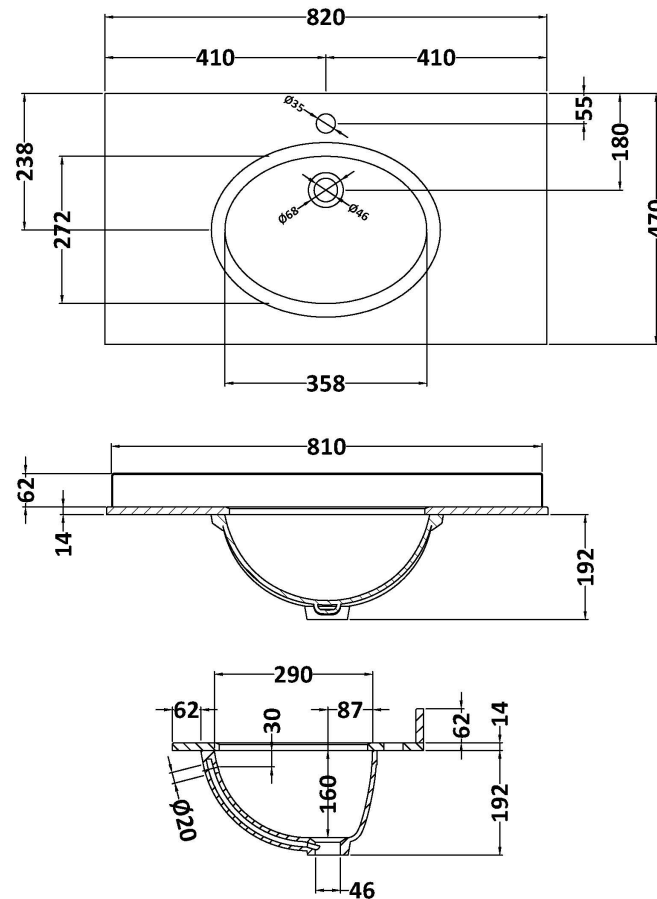

Packaging Dimensions

Height (mm):	895
Width (mm):	810
Depth (mm):	480
Gross Weight (kg):	29.5

Packaging Data

Box Colour:	Brown Cardboard Box
Box Qty:	1
Label Size:	100 x 50
Label Colour:	White Label
Label Qty:	2

Outer Box Dimensions (If Applicable)

Height (mm):	
Width (mm):	
Depth (mm):	
Gross Weight (kg):	
Barcode:	5055275812846

Product Details

Country of Origin:	United Kingdom
Fitting Instruction:	No
CE & UKCA:	N/A
FSC Certified Materials:	Yes
Colour:	Stone Grey
Construction Method:	Cam & Wood Dowel
Construction Type:	Rigid
Cabinet Finish:	MFC Textured Woodgrain
Fascia Finish:	Mdf Vinyl Textured Woodgrain
Cabinet Thickness (mm):	18
Fascia Thickness (mm):	18
Drawer Included:	No
Drawer Type:	Not Applicable
No of Shelves:	1
Hinge Type:	110 Degree Inset Clip-On S/C
Hinge Included:	Yes
Adjustable Legs:	No
Fixings Included:	No
Handle Style:	Traditional
Waste Shroud:	No
Handle Included:	Yes
Handle Type:	Strap

Sales Code: LOM227

Description: 800 Single Bowl Marble Top 1Th

Product Dimensions

Height (mm):	268
Width (mm):	820
Depth (mm):	463
Nett Weight (kg):	18

Packaging Dimensions

Height (mm):	310
Width (mm):	900
Depth (mm):	550
Gross Weight (kg):	18.5

Packaging Data

Box Colour:	White Cardboard Box
Box Qty:	1
Label Size:	100 x 50
Label Colour:	White Label
Label Qty:	2

Outer Box Dimensions (If Applicable)

Height (mm):	
Width (mm):	
Depth (mm):	
Gross Weight (kg):	
Barcode:	5056211819028