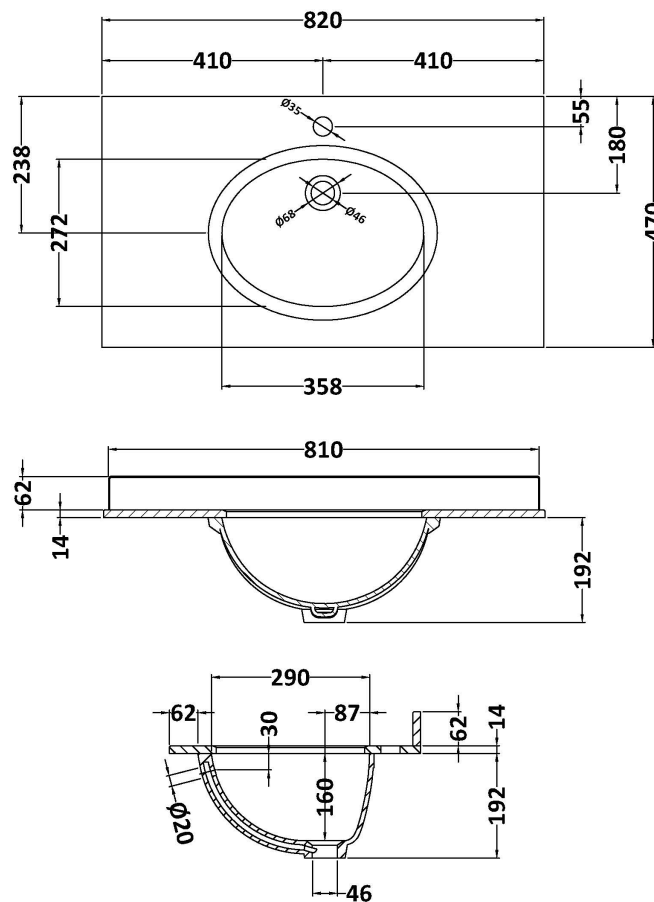

Packaging Dimensions

Height (mm):	895
Width (mm):	810
Depth (mm):	480
Gross Weight (kg):	29.5

Packaging Data

Box Colour:	Brown Cardboard Box
Box Qty:	1
Label Size:	100 x 50
Label Colour:	White Label
Label Qty:	2

Outer Box Dimensions (If Applicable)

Height (mm):	
Width (mm):	
Depth (mm):	
Gross Weight (kg):	
Barcode:	5055275812846

Product Details

Country of Origin:	United Kingdom
Fitting Instruction:	No
CE & UKCA:	N/A
FSC Certified Materials:	Yes
Colour:	Stone Grey
Construction Method:	Cam & Wood Dowel
Construction Type:	Rigid
Cabinet Finish:	MFC Textured Woodgrain
Fascia Finish:	Mdf Vinyl Textured Woodgrain
Cabinet Thickness (mm):	18
Fascia Thickness (mm):	18
Drawer Included:	No
Drawer Type:	Not Applicable
No of Shelves:	1
Hinge Type:	110 Degree Inset Clip-On S/C
Hinge Included:	Yes
Adjustable Legs:	No
Fixings Included:	No
Handle Style:	Traditional
Waste Shroud:	No
Handle Included:	Yes
Handle Type:	Strap

Sales Code: LOM228

Description: 800 Single Bowl Marble Top 1Th

Product Dimensions

Height (mm):	268
Width (mm):	820
Depth (mm):	463
Nett Weight (kg):	18

Packaging Dimensions

Height (mm):	310
Width (mm):	900
Depth (mm):	550
Gross Weight (kg):	18.5

Packaging Data

Box Colour:	White Cardboard Box
Box Qty:	1
Label Size:	100 x 50
Label Colour:	White Label
Label Qty:	2

Outer Box Dimensions (If Applicable)

Height (mm):	
Width (mm):	
Depth (mm):	
Gross Weight (kg):	
Barcode:	5056211819035