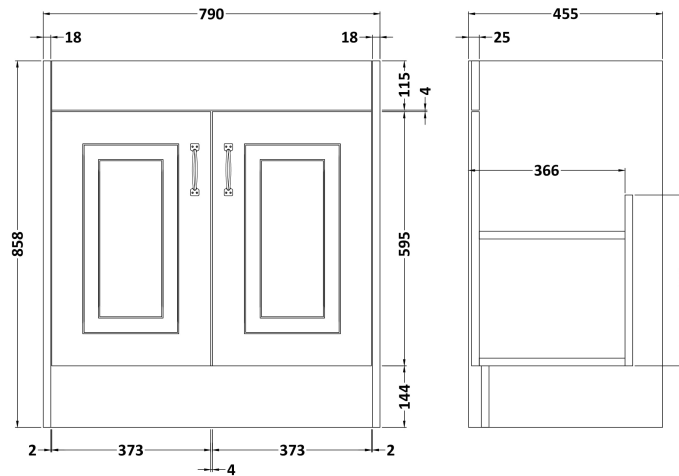

Sales Code: YOR228

Description: 800 2-Door F/S Unit With Marble Top 1Th

Packaging Details

Barcode: 5056462619712

Sales Code: OLF205

Description: 800 2-Door Floor Standing Unit

Product Dimensions

Height (mm):	858
Width (mm):	790
Depth (mm):	455
Nett Weight (kg):	29.5

Packaging Dimensions

Height (mm):	895
Width (mm):	810
Depth (mm):	480
Gross Weight (kg):	29.5

Packaging Data

Box Colour:	Brown Cardboard Box
Box Qty:	1
Label Size:	100 x 50
Label Colour:	White Label
Label Qty:	2

Outer Box Dimensions (If Applicable)

Height (mm):	
Width (mm):	
Depth (mm):	
Gross Weight (kg):	
Barcode:	5055275812846

Product Details

Country of Origin:	United Kingdom
Fitting Instruction:	No
CE & UKCA:	N/A
FSC Certified Materials:	Yes
Colour:	Stone Grey
Construction Method:	Cam & Wood Dowel
Construction Type:	Rigid
Cabinet Finish:	MFC Textured Woodgrain
Fascia Finish:	Mdf Vinyl Textured Woodgrain
Cabinet Thickness (mm):	18
Fascia Thickness (mm):	18
Drawer Included:	No
Drawer Type:	Not Applicable
No of Shelves:	1
Hinge Type:	110 Degree Inset Clip-On S/C
Hinge Included:	Yes
Adjustable Legs:	No
Fixings Included:	No
Handle Style:	Traditional
Waste Shroud:	No
Handle Included:	Yes
Handle Type:	Strap

Sales Code: LOM228

Description: 800 Single Bowl Marble Top 1Th

Product Dimensions

Height (mm):	268
Width (mm):	820
Depth (mm):	463
Nett Weight (kg):	18

Packaging Dimensions

Height (mm):	310
Width (mm):	900
Depth (mm):	550
Gross Weight (kg):	18.5