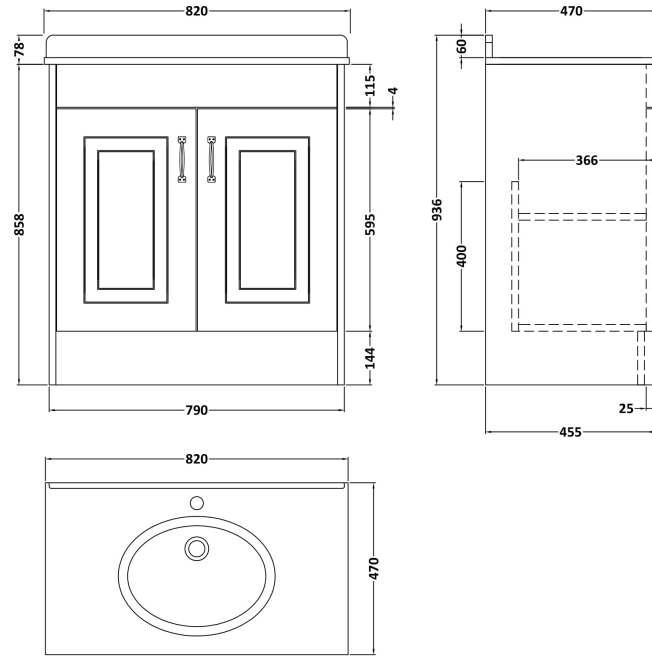

Sales Code: YOR228

Description: 800 2-Door F/S Unit With Marble Top 1Th

Packaging Details

Barcode: 5056462619712

Sales Code: OLF205

Description: 800 2-Door Floor Standing Unit

Product Dimensions

Height (mm):	858
Width (mm):	790
Depth (mm):	455
Nett Weight (kg):	29.5

Packaging Dimensions

Height (mm):	895
Width (mm):	810
Depth (mm):	480
Gross Weight (kg):	29.5

Packaging Data

Box Colour:	Brown Cardboard Box
Box Qty:	1
Label Size:	100 x 50
Label Colour:	White Label
Label Qty:	2

Outer Box Dimensions (If Applicable)

Height (mm):	
Width (mm):	
Depth (mm):	
Gross Weight (kg):	
Barcode:	5055275812846

Product Details

Country of Origin:	United Kingdom
Fitting Instruction:	No
CE & UKCA:	N/A
FSC Certified Materials:	Yes
Colour:	Stone Grey
Construction Method:	Cam & Wood Dowel
Construction Type:	Rigid
Cabinet Finish:	MFC Textured Woodgrain
Fascia Finish:	Mdf Vinyl Textured Woodgrain
Cabinet Thickness (mm):	18
Fascia Thickness (mm):	18
Drawer Included:	No
Drawer Type:	Not Applicable
No of Shelves:	1
Hinge Type:	110 Degree Inset Clip-On S/C
Hinge Included:	Yes
Adjustable Legs:	No
Fixings Included:	No
Handle Style:	Traditional
Waste Shroud:	No
Handle Included:	Yes
Handle Type:	Strap

Sales Code: LOM228

Description: 800 Single Bowl Marble Top 1Th

Product Dimensions

Height (mm):	268
Width (mm):	820
Depth (mm):	463
Nett Weight (kg):	18

Packaging Dimensions

Height (mm):	310
Width (mm):	900
Depth (mm):	550
Gross Weight (kg):	18.5