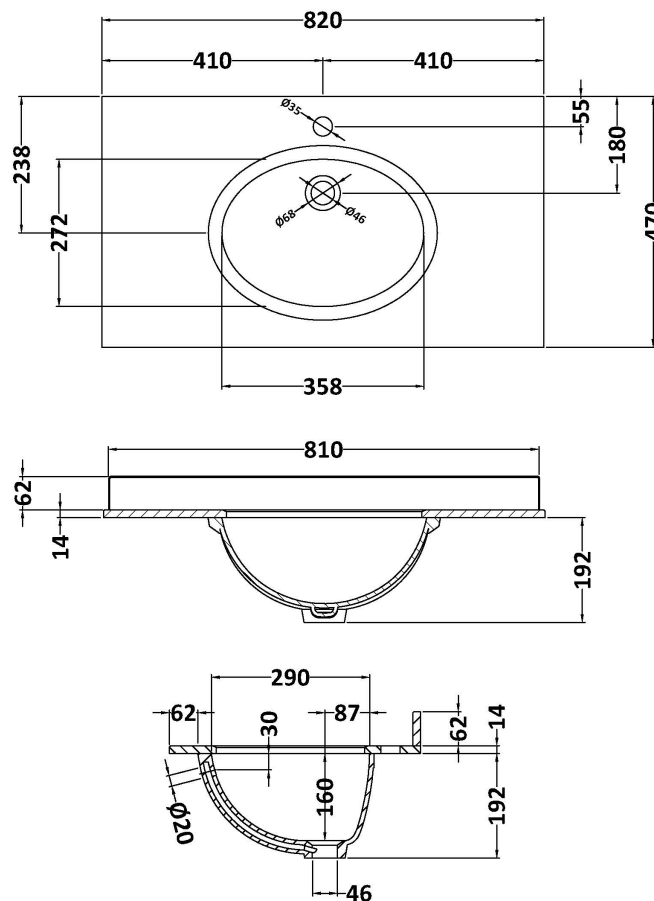

Packaging Dimensions

Height (mm):	895
Width (mm):	810
Depth (mm):	480
Gross Weight (kg):	29.5

Packaging Data

Box Colour:	Brown Cardboard Box
Box Qty:	1
Label Size:	100 x 50
Label Colour:	White Label
Label Qty:	2

Outer Box Dimensions (If Applicable)

Height (mm):	
Width (mm):	
Depth (mm):	
Gross Weight (kg):	
Barcode:	5055275812846

Product Details

Country of Origin:	United Kingdom
Fitting Instruction:	No
CE & UKCA:	N/A
FSC Certified Materials:	Yes
Colour:	Stone Grey
Construction Method:	Cam & Wood Dowel
Construction Type:	Rigid
Cabinet Finish:	MFC Textured Woodgrain
Fascia Finish:	Mdf Vinyl Textured Woodgrain
Cabinet Thickness (mm):	18
Fascia Thickness (mm):	18
Drawer Included:	No
Drawer Type:	Not Applicable
No of Shelves:	1
Hinge Type:	110 Degree Inset Clip-On S/C
Hinge Included:	Yes
Adjustable Legs:	No
Fixings Included:	No
Handle Style:	Traditional
Waste Shroud:	No
Handle Included:	Yes
Handle Type:	Strap

Sales Code: LOM229

Description: 800 Single Bowl Marble Top 1Th

Product Dimensions

Height (mm):	268
Width (mm):	820
Depth (mm):	463
Nett Weight (kg):	18

Packaging Dimensions

Height (mm):	310
Width (mm):	900
Depth (mm):	550
Gross Weight (kg):	18.5

Packaging Data

Box Colour:	White Cardboard Box
Box Qty:	1
Label Size:	100 x 50
Label Colour:	White Label
Label Qty:	2

Outer Box Dimensions (If Applicable)

Height (mm):	
Width (mm):	
Depth (mm):	
Gross Weight (kg):	
Barcode:	5056211819042