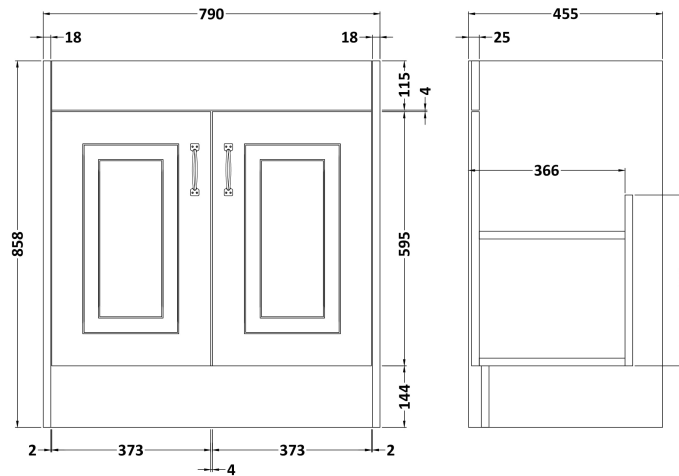

Sales Code: YOR229

Description: 800 2-Door F/S Unit With Marble Top 1Th

Packaging Details

Barcode: 5056462619897

Sales Code: OLF205

Description: 800 2-Door Floor Standing Unit

Product Dimensions

Height (mm):	858
Width (mm):	790
Depth (mm):	455
Nett Weight (kg):	29.5

Packaging Dimensions

Height (mm):	895
Width (mm):	810
Depth (mm):	480
Gross Weight (kg):	29.5

Packaging Data

Box Colour:	Brown Cardboard Box
Box Qty:	1
Label Size:	100 x 50
Label Colour:	White Label
Label Qty:	2

Outer Box Dimensions (If Applicable)

Height (mm):	
Width (mm):	
Depth (mm):	
Gross Weight (kg):	
Barcode:	5055275812846

Product Details

Country of Origin:	United Kingdom
Fitting Instruction:	No
CE & UKCA:	N/A
FSC Certified Materials:	Yes
Colour:	Stone Grey
Construction Method:	Cam & Wood Dowel
Construction Type:	Rigid
Cabinet Finish:	MFC Textured Woodgrain
Fascia Finish:	Mdf Vinyl Textured Woodgrain
Cabinet Thickness (mm):	18
Fascia Thickness (mm):	18
Drawer Included:	No
Drawer Type:	Not Applicable
No of Shelves:	1
Hinge Type:	110 Degree Inset Clip-On S/C
Hinge Included:	Yes
Adjustable Legs:	No
Fixings Included:	No
Handle Style:	Traditional
Waste Shroud:	No
Handle Included:	Yes
Handle Type:	Strap

Sales Code: LOM229

Description: 800 Single Bowl Marble Top 1Th

Product Dimensions

Height (mm):	268
Width (mm):	820
Depth (mm):	463
Nett Weight (kg):	18

Packaging Dimensions

Height (mm):	310
Width (mm):	900
Depth (mm):	550
Gross Weight (kg):	18.5