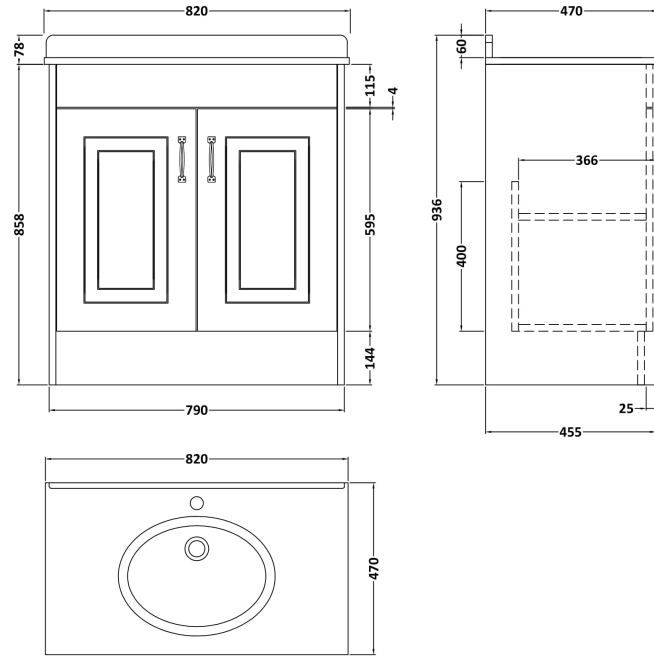

Sales Code: YOR229

Description: 800 2-Door F/S Unit With Marble Top 1Th

Packaging Details

Barcode: 5056462619897

Sales Code: OLF205

Description: 800 2-Door Floor Standing Unit

Product Dimensions

Height (mm):	858
Width (mm):	790
Depth (mm):	455
Nett Weight (kg):	29.5

Packaging Dimensions

Height (mm):	895
Width (mm):	810
Depth (mm):	480
Gross Weight (kg):	29.5

Packaging Data

Box Colour:	Brown Cardboard Box
Box Qty:	1
Label Size:	100 x 50
Label Colour:	White Label
Label Qty:	2

Outer Box Dimensions (If Applicable)

Height (mm):	
Width (mm):	
Depth (mm):	
Gross Weight (kg):	
Barcode:	5055275812846

Product Details

Country of Origin:	United Kingdom
Fitting Instruction:	No
CE & UKCA:	N/A
FSC Certified Materials:	Yes
Colour:	Stone Grey
Construction Method:	Cam & Wood Dowel
Construction Type:	Rigid
Cabinet Finish:	MFC Textured Woodgrain
Fascia Finish:	Mdf Vinyl Textured Woodgrain
Cabinet Thickness (mm):	18
Fascia Thickness (mm):	18
Drawer Included:	No
Drawer Type:	Not Applicable
No of Shelves:	1
Hinge Type:	110 Degree Inset Clip-On S/C
Hinge Included:	Yes
Adjustable Legs:	No
Fixings Included:	No
Handle Style:	Traditional
Waste Shroud:	No
Handle Included:	Yes
Handle Type:	Strap

Sales Code: LOM229

Description: 800 Single Bowl Marble Top 1Th

Product Dimensions

Height (mm):	268
Width (mm):	820
Depth (mm):	463
Nett Weight (kg):	18

Packaging Dimensions

Height (mm):	310
Width (mm):	900
Depth (mm):	550
Gross Weight (kg):	18.5