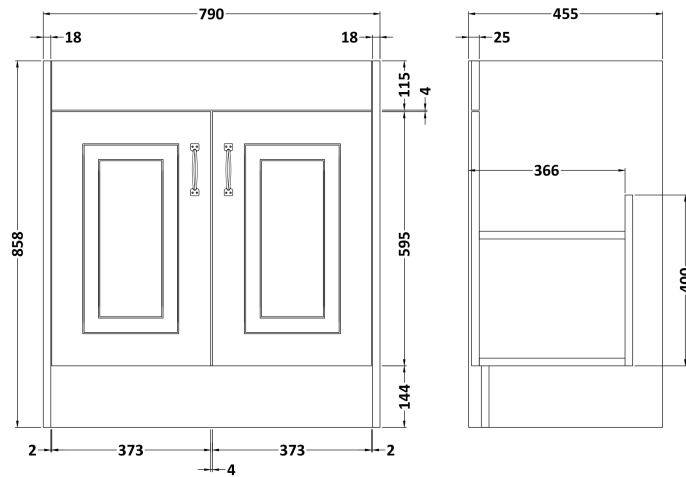

### Product Dimensions

Height (mm):	858
Width (mm):	790
Depth (mm):	455
Nett Weight (kg):	29.5

### Packaging Dimensions

Height (mm):	895
Width (mm):	810
Depth (mm):	480
Gross Weight (kg):	29.5

### Product Dimensions

Height (mm):	268
Width (mm):	820
Depth (mm):	463
Nett Weight (kg):	18

### Packaging Dimensions

Height (mm):	310
Width (mm):	900
Depth (mm):	550
Gross Weight (kg):	18.5