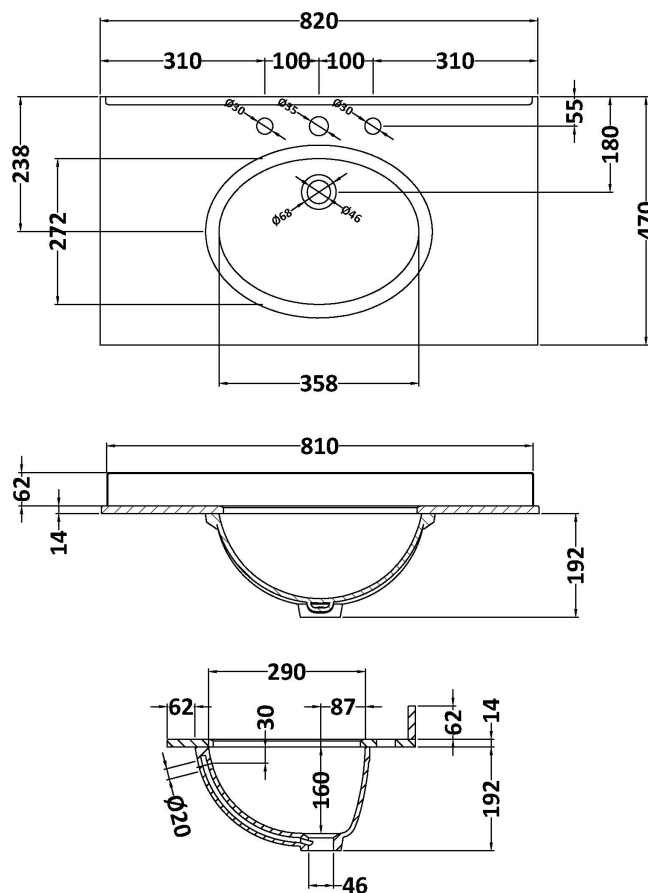

### Product Dimensions

Height (mm):	858
Width (mm):	790
Depth (mm):	455
Nett Weight (kg):	29.5

### Packaging Dimensions

Height (mm):	895
Width (mm):	810
Depth (mm):	480
Gross Weight (kg):	29.5

### Outer Box Dimensions (If Applicable)

Height (mm):	
Width (mm):	
Depth (mm):	
Gross Weight (kg):	
Barcode:	5055275812846

### Product Dimensions

Height (mm):	268
Width (mm):	820
Depth (mm):	463
Nett Weight (kg):	18