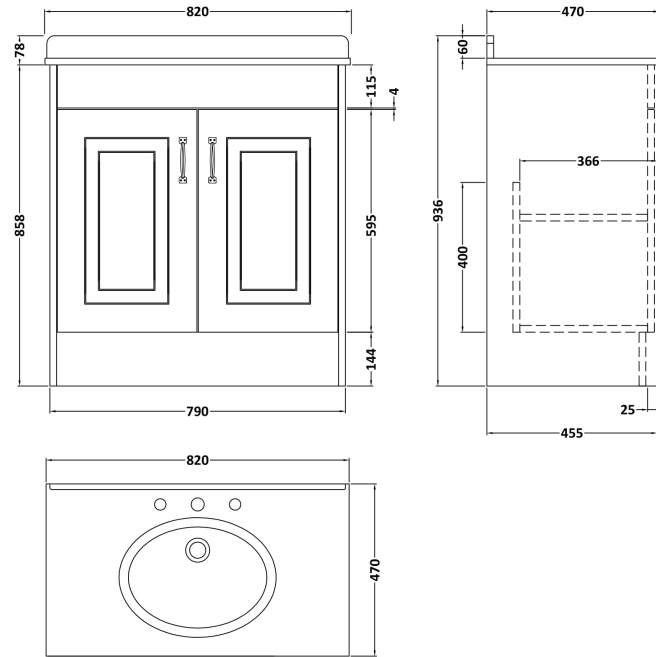

Sales Code: YOR231

Description: 800 2-Door F/S Unit With Marble Top 3Th

Packaging Details

Barcode: 5056462619743