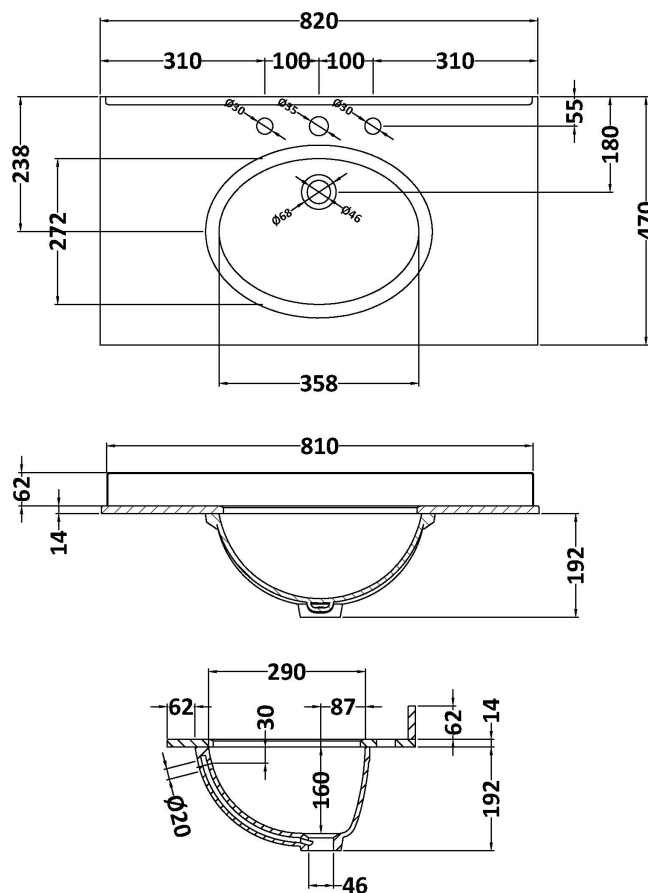

Packaging Dimensions

Height (mm):	895
Width (mm):	810
Depth (mm):	480
Gross Weight (kg):	29.5

Packaging Data

Box Colour:	Brown Cardboard Box
Box Qty:	1
Label Size:	100 x 50
Label Colour:	White Label
Label Qty:	2

Outer Box Dimensions (If Applicable)

Height (mm):	
Width (mm):	
Depth (mm):	
Gross Weight (kg):	
Barcode:	5055275812846

Product Details

Country of Origin:	United Kingdom
Fitting Instruction:	No
CE & UKCA:	N/A
FSC Certified Materials:	Yes
Colour:	Stone Grey
Construction Method:	Cam & Wood Dowel
Construction Type:	Rigid
Cabinet Finish:	MFC Textured Woodgrain
Fascia Finish:	Mdf Vinyl Textured Woodgrain
Cabinet Thickness (mm):	18
Fascia Thickness (mm):	18
Drawer Included:	No
Drawer Type:	Not Applicable
No of Shelves:	1
Hinge Type:	110 Degree Inset Clip-On S/C
Hinge Included:	Yes
Adjustable Legs:	No
Fixings Included:	No
Handle Style:	Traditional
Waste Shroud:	No
Handle Included:	Yes
Handle Type:	Strap

Sales Code: LOM232

Description: 800 Single Bowl Marble Top 3Th

Product Dimensions

Height (mm):	268
Width (mm):	820
Depth (mm):	463
Nett Weight (kg):	18

Packaging Dimensions

Height (mm):	310
Width (mm):	900
Depth (mm):	550
Gross Weight (kg):	18.5

Packaging Data

Box Colour:	White Cardboard Box
Box Qty:	1
Label Size:	100 x 50
Label Colour:	White Label
Label Qty:	2

Outer Box Dimensions (If Applicable)

Height (mm):	
Width (mm):	
Depth (mm):	
Gross Weight (kg):	
Barcode:	5056211819073