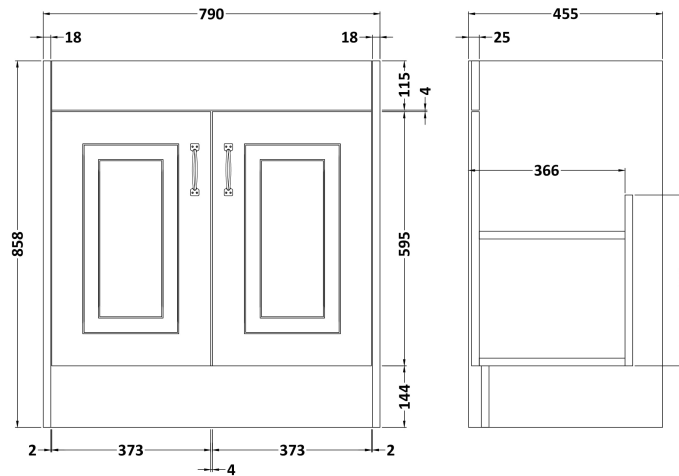

Sales Code: YOR232

Description: 800 2-Door F/S Unit With Marble Top 3Th

Packaging Details

Barcode: 5056462619927

Sales Code: OLF205

Description: 800 2-Door Floor Standing Unit

Product Dimensions

Height (mm):	858
Width (mm):	790
Depth (mm):	455
Nett Weight (kg):	29.5

Packaging Dimensions

Height (mm):	895
Width (mm):	810
Depth (mm):	480
Gross Weight (kg):	29.5

Packaging Data

Box Colour:	Brown Cardboard Box
Box Qty:	1
Label Size:	100 x 50
Label Colour:	White Label
Label Qty:	2

Outer Box Dimensions (If Applicable)

Height (mm):	
Width (mm):	
Depth (mm):	
Gross Weight (kg):	
Barcode:	5055275812846

Product Details

Country of Origin:	United Kingdom
Fitting Instruction:	No
CE & UKCA:	N/A
FSC Certified Materials:	Yes
Colour:	Stone Grey
Construction Method:	Cam & Wood Dowel
Construction Type:	Rigid
Cabinet Finish:	MFC Textured Woodgrain
Fascia Finish:	Mdf Vinyl Textured Woodgrain
Cabinet Thickness (mm):	18
Fascia Thickness (mm):	18
Drawer Included:	No
Drawer Type:	Not Applicable
No of Shelves:	1
Hinge Type:	110 Degree Inset Clip-On S/C
Hinge Included:	Yes
Adjustable Legs:	No
Fixings Included:	No
Handle Style:	Traditional
Waste Shroud:	No
Handle Included:	Yes
Handle Type:	Strap

Sales Code: LOM232

Description: 800 Single Bowl Marble Top 3Th

Product Dimensions

Height (mm):	268
Width (mm):	820
Depth (mm):	463
Nett Weight (kg):	18

Packaging Dimensions

Height (mm):	310
Width (mm):	900
Depth (mm):	550
Gross Weight (kg):	18.5