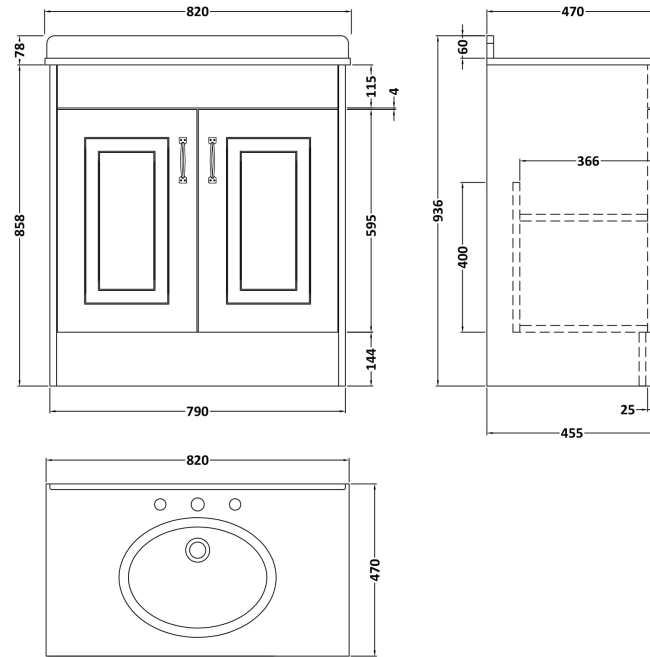

Sales Code: YOR232

Description: 800 2-Door F/S Unit With Marble Top 3Th

Packaging Details

Barcode: 5056462619927

Sales Code: OLF205

Description: 800 2-Door Floor Standing Unit

Product Dimensions

Height (mm):	858
Width (mm):	790
Depth (mm):	455
Nett Weight (kg):	29.5

Packaging Dimensions

Height (mm):	895
Width (mm):	810
Depth (mm):	480
Gross Weight (kg):	29.5

Packaging Data

Box Colour:	Brown Cardboard Box
Box Qty:	1
Label Size:	100 x 50
Label Colour:	White Label
Label Qty:	2

Outer Box Dimensions (If Applicable)

Height (mm):	
Width (mm):	
Depth (mm):	
Gross Weight (kg):	
Barcode:	5055275812846

Product Details

Country of Origin:	United Kingdom
Fitting Instruction:	No
CE & UKCA:	N/A
FSC Certified Materials:	Yes
Colour:	Stone Grey
Construction Method:	Cam & Wood Dowel
Construction Type:	Rigid
Cabinet Finish:	MFC Textured Woodgrain
Fascia Finish:	Mdf Vinyl Textured Woodgrain
Cabinet Thickness (mm):	18
Fascia Thickness (mm):	18
Drawer Included:	No
Drawer Type:	Not Applicable
No of Shelves:	1
Hinge Type:	110 Degree Inset Clip-On S/C
Hinge Included:	Yes
Adjustable Legs:	No
Fixings Included:	No
Handle Style:	Traditional
Waste Shroud:	No
Handle Included:	Yes
Handle Type:	Strap

Sales Code: LOM232

Description: 800 Single Bowl Marble Top 3Th

Product Dimensions

Height (mm):	268
Width (mm):	820
Depth (mm):	463
Nett Weight (kg):	18

Packaging Dimensions

Height (mm):	310
Width (mm):	900
Depth (mm):	550
Gross Weight (kg):	18.5