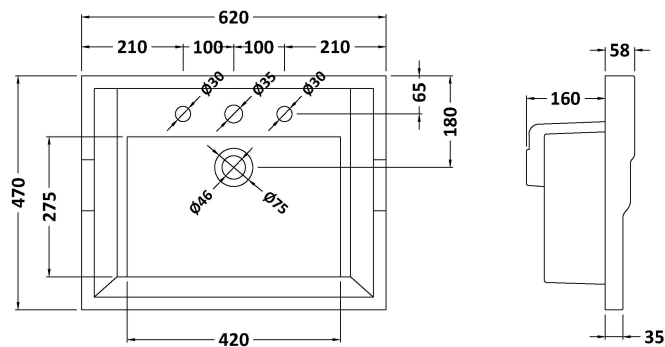

### Product Dimensions

Height (mm):	858
Width (mm):	590
Depth (mm):	455
Nett Weight (kg):	25

### Packaging Dimensions

Height (mm):	895
Width (mm):	610
Depth (mm):	480
Gross Weight (kg):	25

### Outer Box Dimensions (If Applicable)

Height (mm):	
Width (mm):	
Depth (mm):	
Gross Weight (kg):	
Barcode:	5055275812815

### Product Dimensions

Height (mm):	218
Width (mm):	620
Depth (mm):	470
Nett Weight (kg):	17.5