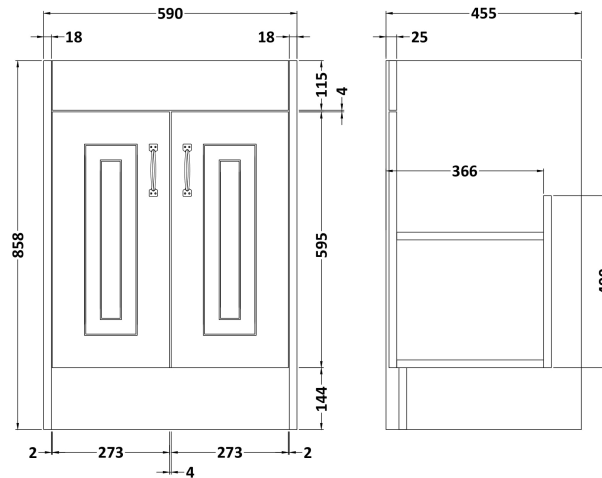

### Product Dimensions

Height (mm):	858
Width (mm):	590
Depth (mm):	455
Nett Weight (kg):	25

### Packaging Dimensions

Height (mm):	895
Width (mm):	610
Depth (mm):	480
Gross Weight (kg):	25

### Product Dimensions

Height (mm):	218
Width (mm):	620
Depth (mm):	470
Nett Weight (kg):	17.5

### Packaging Dimensions

Height (mm):	260
Width (mm):	640
Depth (mm):	500
Gross Weight (kg):	18.5