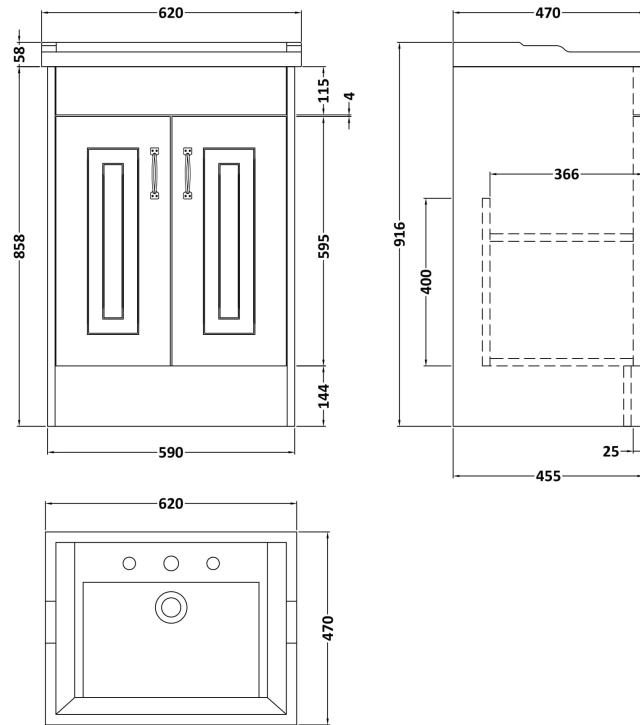

Sales Code: YOR233

Description: 600 2-Door F/S Unit With Basin 3Th

Packaging Details

Barcode: 5056462623245