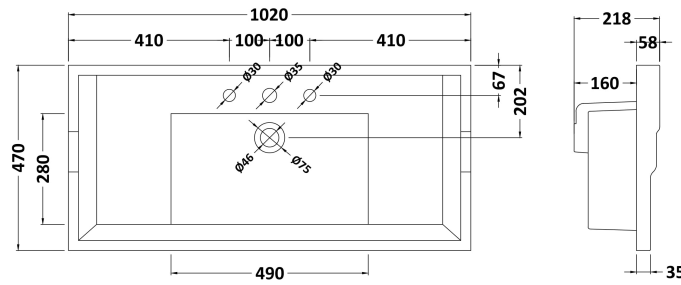

### Product Dimensions

Height (mm):	858
Width (mm):	990
Depth (mm):	455
Nett Weight (kg):	33.5

### Packaging Dimensions

Height (mm):	895
Width (mm):	1010
Depth (mm):	480
Gross Weight (kg):	33.5

### Outer Box Dimensions (If Applicable)

Height (mm):	
Width (mm):	
Depth (mm):	
Gross Weight (kg):	
Barcode:	5056211851486

### Product Dimensions

Height (mm):	218
Width (mm):	1020
Depth (mm):	470
Nett Weight (kg):	26