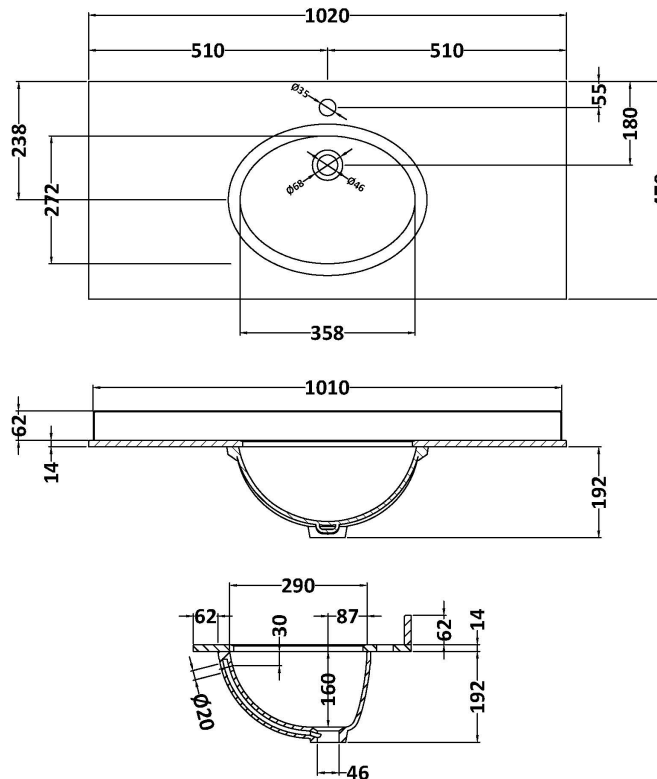

### Packaging Dimensions

Height (mm):	895
Width (mm):	1010
Depth (mm):	480
Gross Weight (kg):	33.5

### Outer Box Dimensions (If Applicable)

Height (mm):	
Width (mm):	
Depth (mm):	
Gross Weight (kg):	
Barcode:	5056211851486

### Product Dimensions

Height (mm):	268
Width (mm):	1020
Depth (mm):	470
Nett Weight (kg):	18

### Packaging Dimensions

Height (mm):	250
Width (mm):	1100
Depth (mm):	580
Gross Weight (kg):	18.5