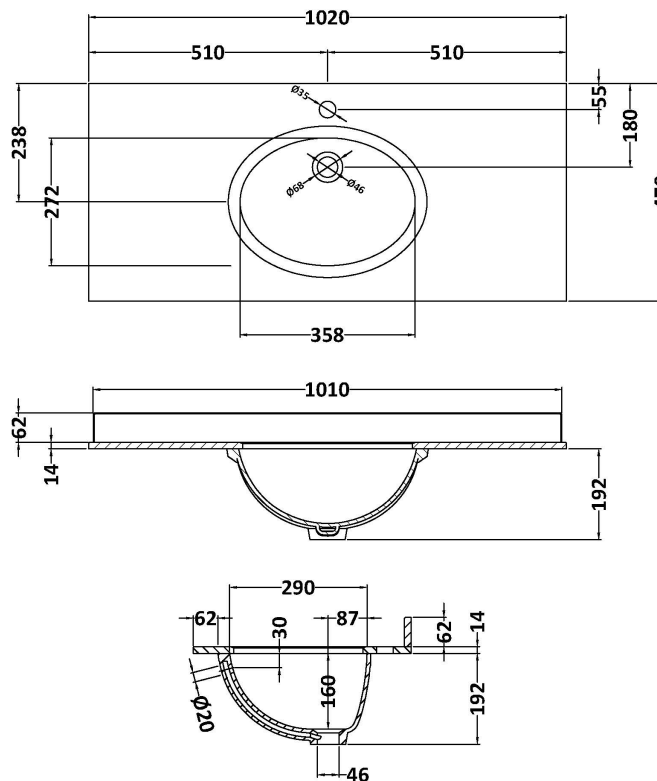

### Packaging Dimensions

Height (mm):	895
Width (mm):	1010
Depth (mm):	480
Gross Weight (kg):	33.5

### Outer Box Dimensions (If Applicable)

Height (mm):	
Width (mm):	
Depth (mm):	
Gross Weight (kg):	
Barcode:	5056211851486

### Product Dimensions

Height (mm):	268
Width (mm):	1020
Depth (mm):	470
Nett Weight (kg):	18

### Packaging Dimensions

Height (mm):	250
Width (mm):	1100
Depth (mm):	580
Gross Weight (kg):	18.5